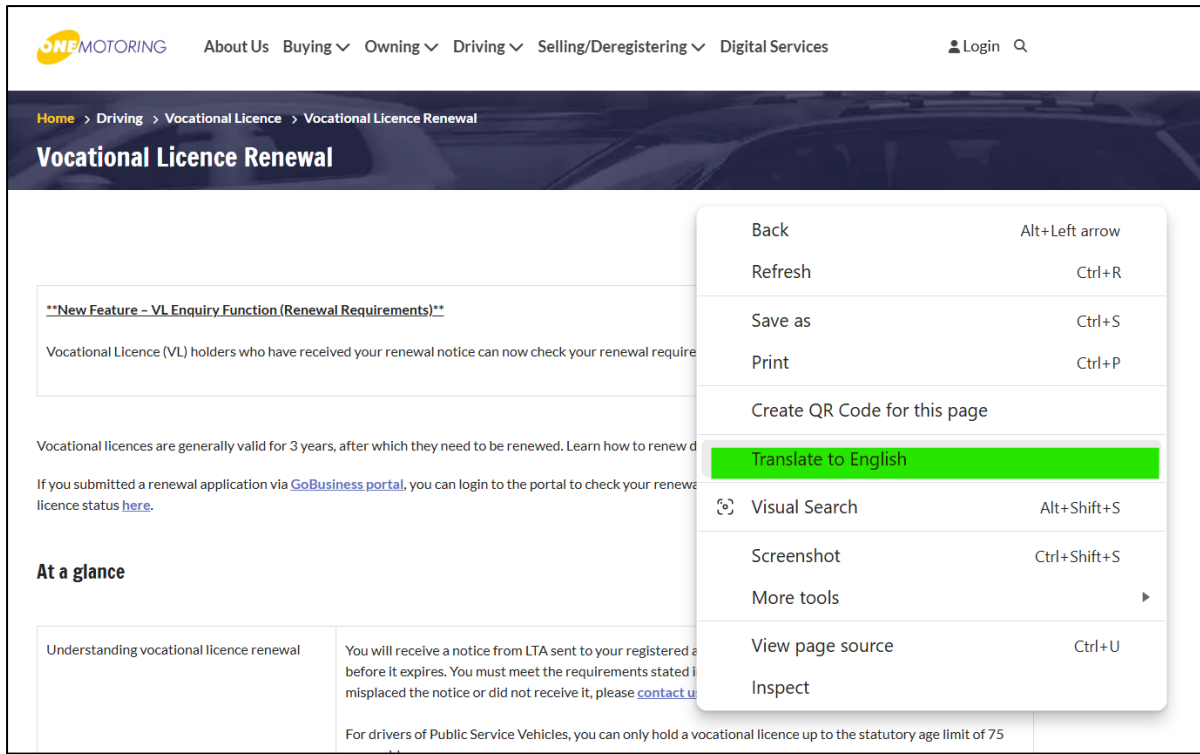

## Guide for Translating OneMotoring (1M) Web Pages in Microsoft Edge

**Step 1:** Right-click anywhere on the webpage and select "Translate to" from the context menu

**Step 2:** Click on the 2-letter icon that will appear in the browser menu