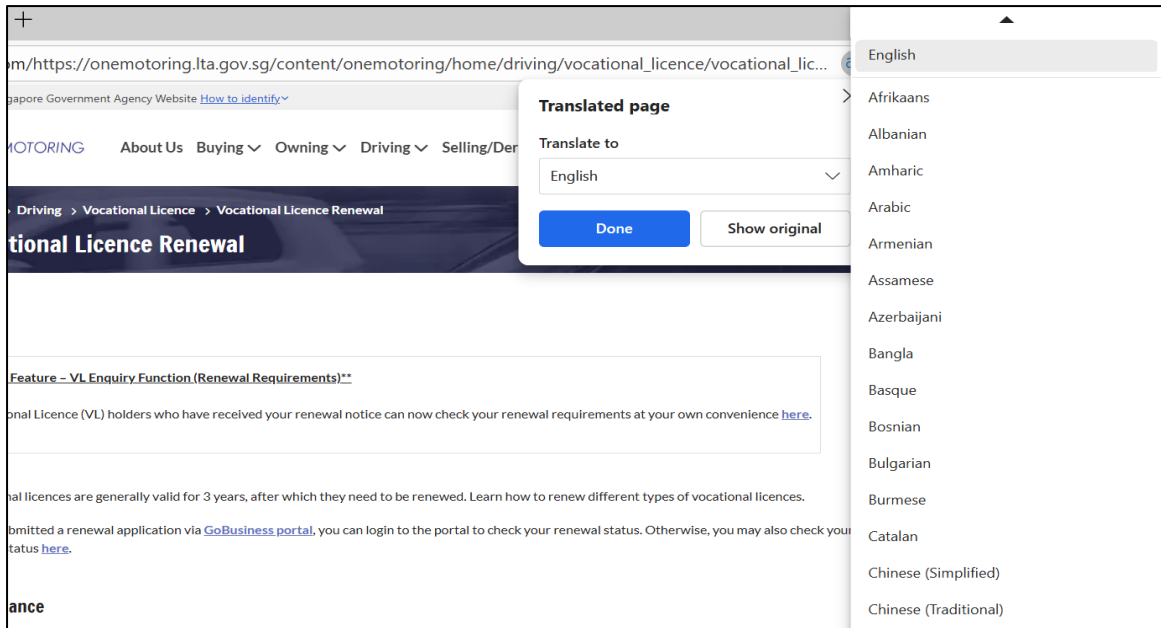

## Guide for Translating OneMotoring (1M) Web Pages in Microsoft Edge

**Step 1:** Right-click anywhere on the webpage and select "Translate to" from the context menu

**Step 2:** Click on the 2-letter icon that will appear in the browser menu

**Step 3:** Select your preferred language and click “Done”

<END>