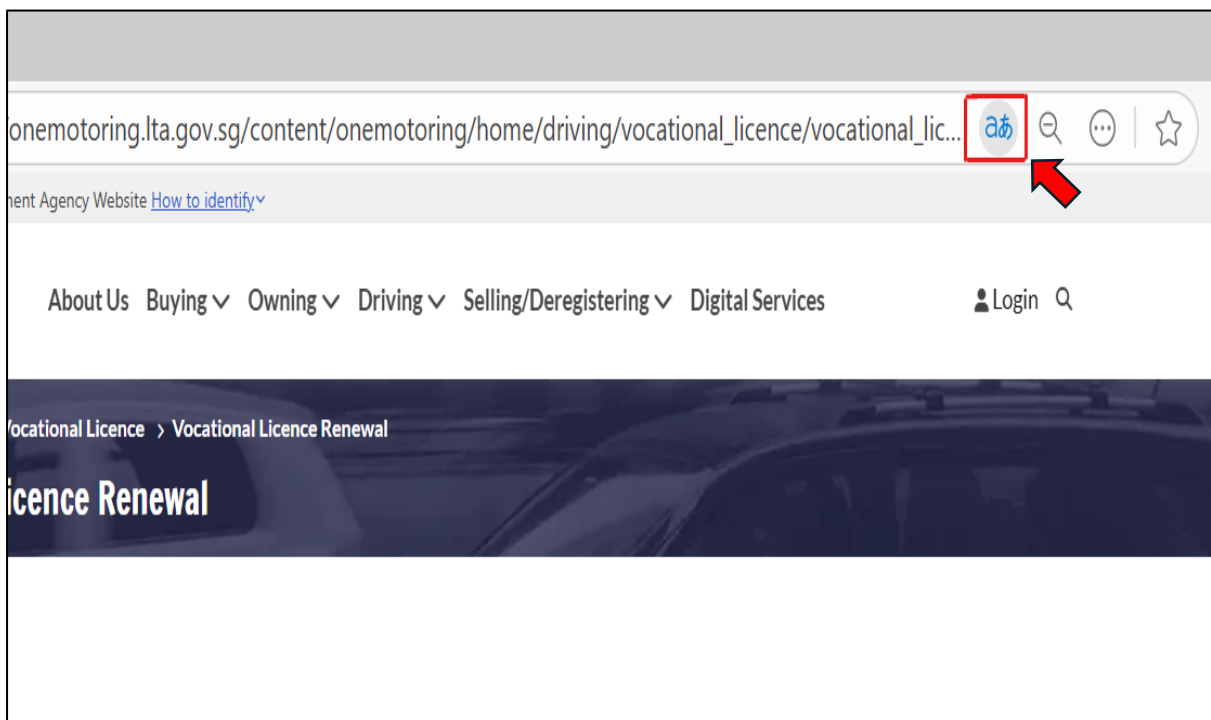

## Guide for Translating OneMotoring (1M) Web Pages in Microsoft Edge

**Step 1:** Right-click anywhere on the webpage and select "Translate to" from the context menu

**Step 2:** Click on the 2-letter icon that will appear in the browser menu