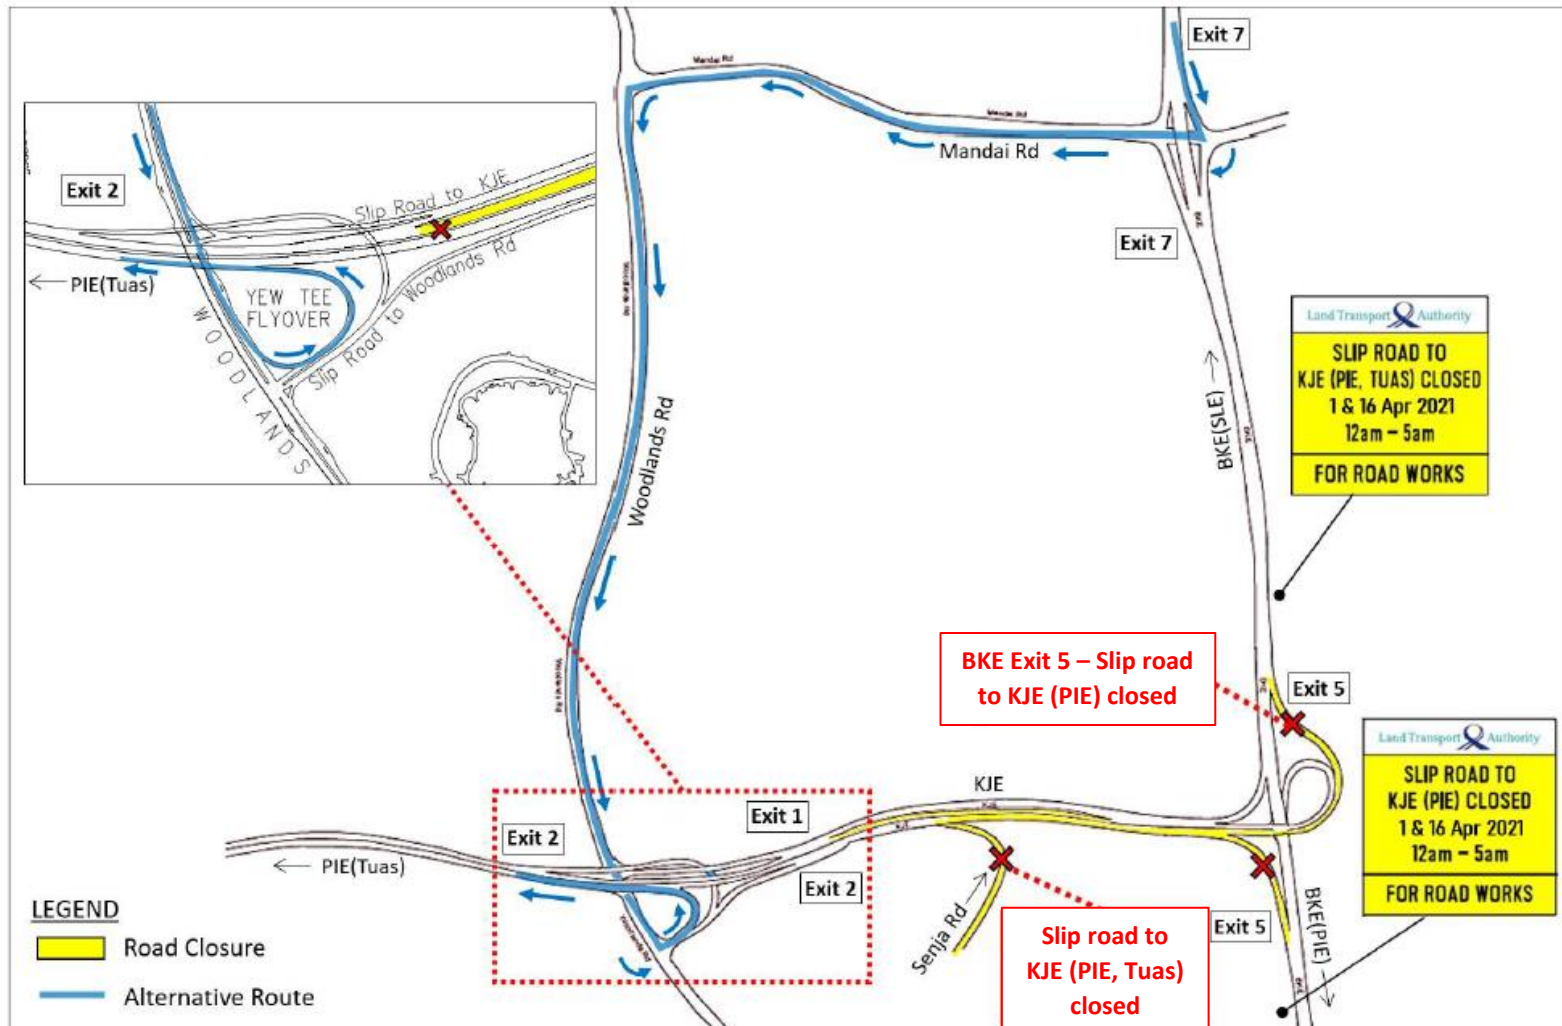

Location Plan for Kranji Expressway towards PIE Tuas, between BKE Exit 5 and KJE Exit 2 (exit to Woodlands Road)
1 April 2021 and 16 April 2021 from 12.00am to 05.00am

Alternative Route A – BKE (PIE) to KJE (PIE, Tuas)

Alternative Route B – BKE (PIE) to KJE (PIE, Tuas)