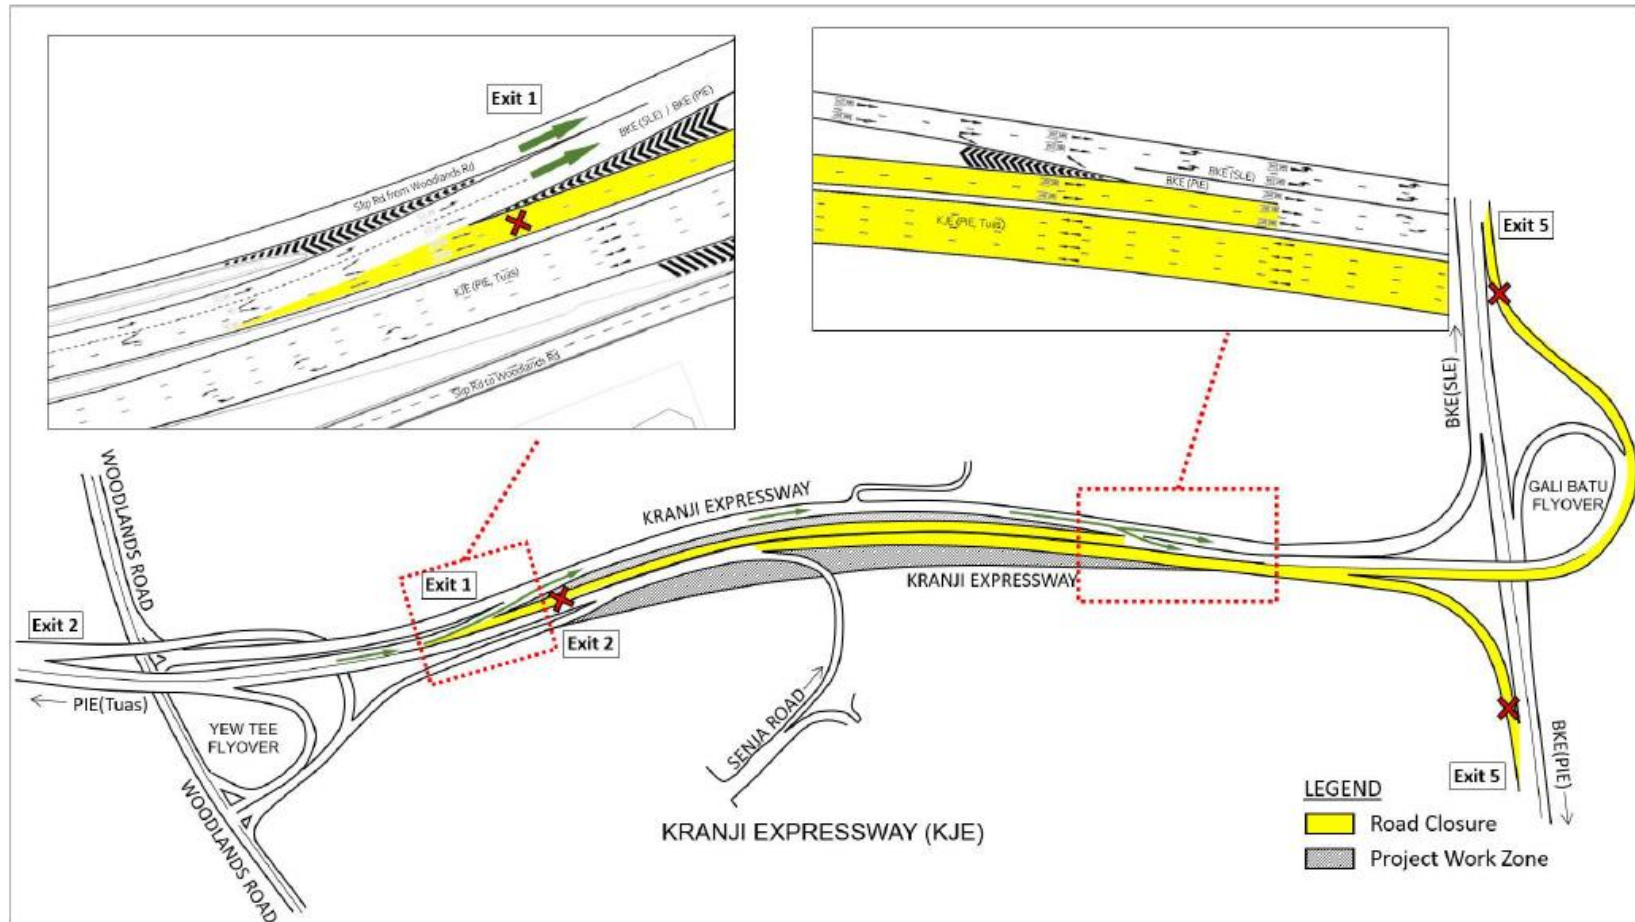

Location Plan for Kranji Expressway towards PIE Tuas, between BKE Exit 5 and KJE Exit 2 (exit to Woodlands Road)
1 April 2021 and 16 April 2021 from 12.00am to 05.00am

Alternative Route A – BKE (PIE) to KJE (PIE, Tuas)

Alternative Route B – BKE (PIE) to KJE (PIE, Tuas)