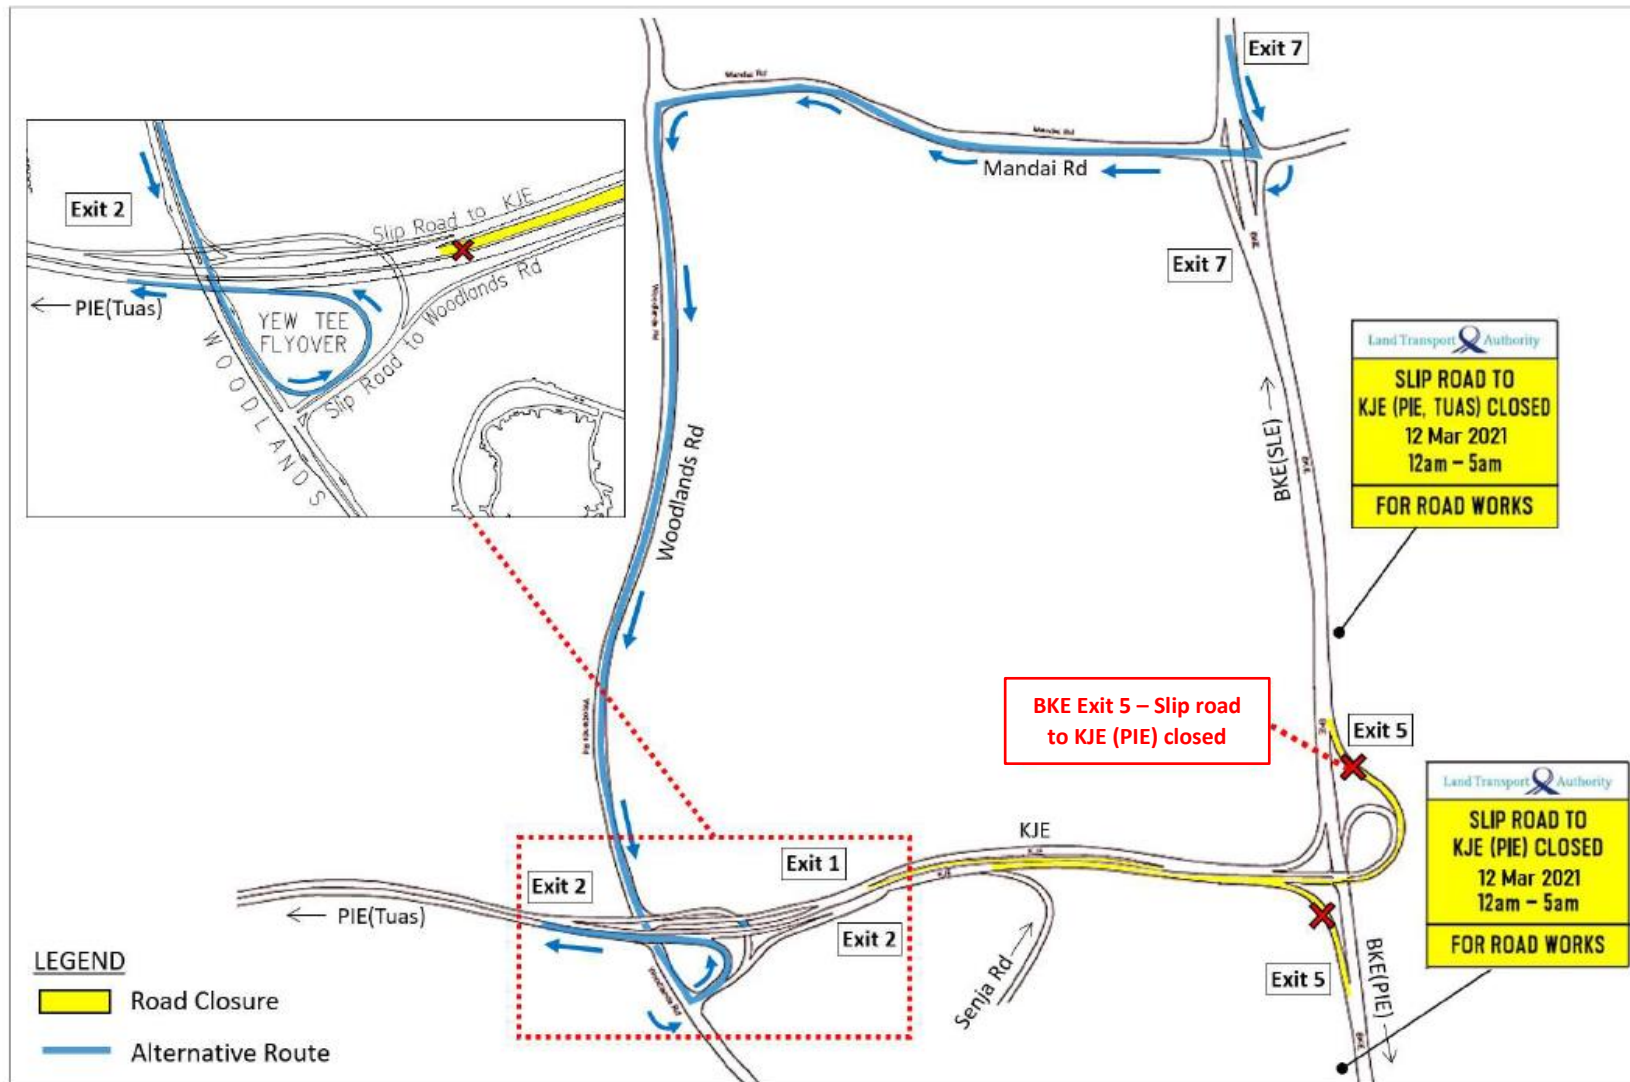

Location Plan for Temporary Closure of Kranji Expressway towards PIE Tuas,
between BKE Exit 5 and KJE Exit 2 (exit to Woodlands Road)
12 March 2021 from 12.00am to 05.00am

Alternative Route A – BKE(PIE) to KJE(PIE, Tuas)

Alternative Route B – BKE(SLE) to KJE(PIE, Tuas)