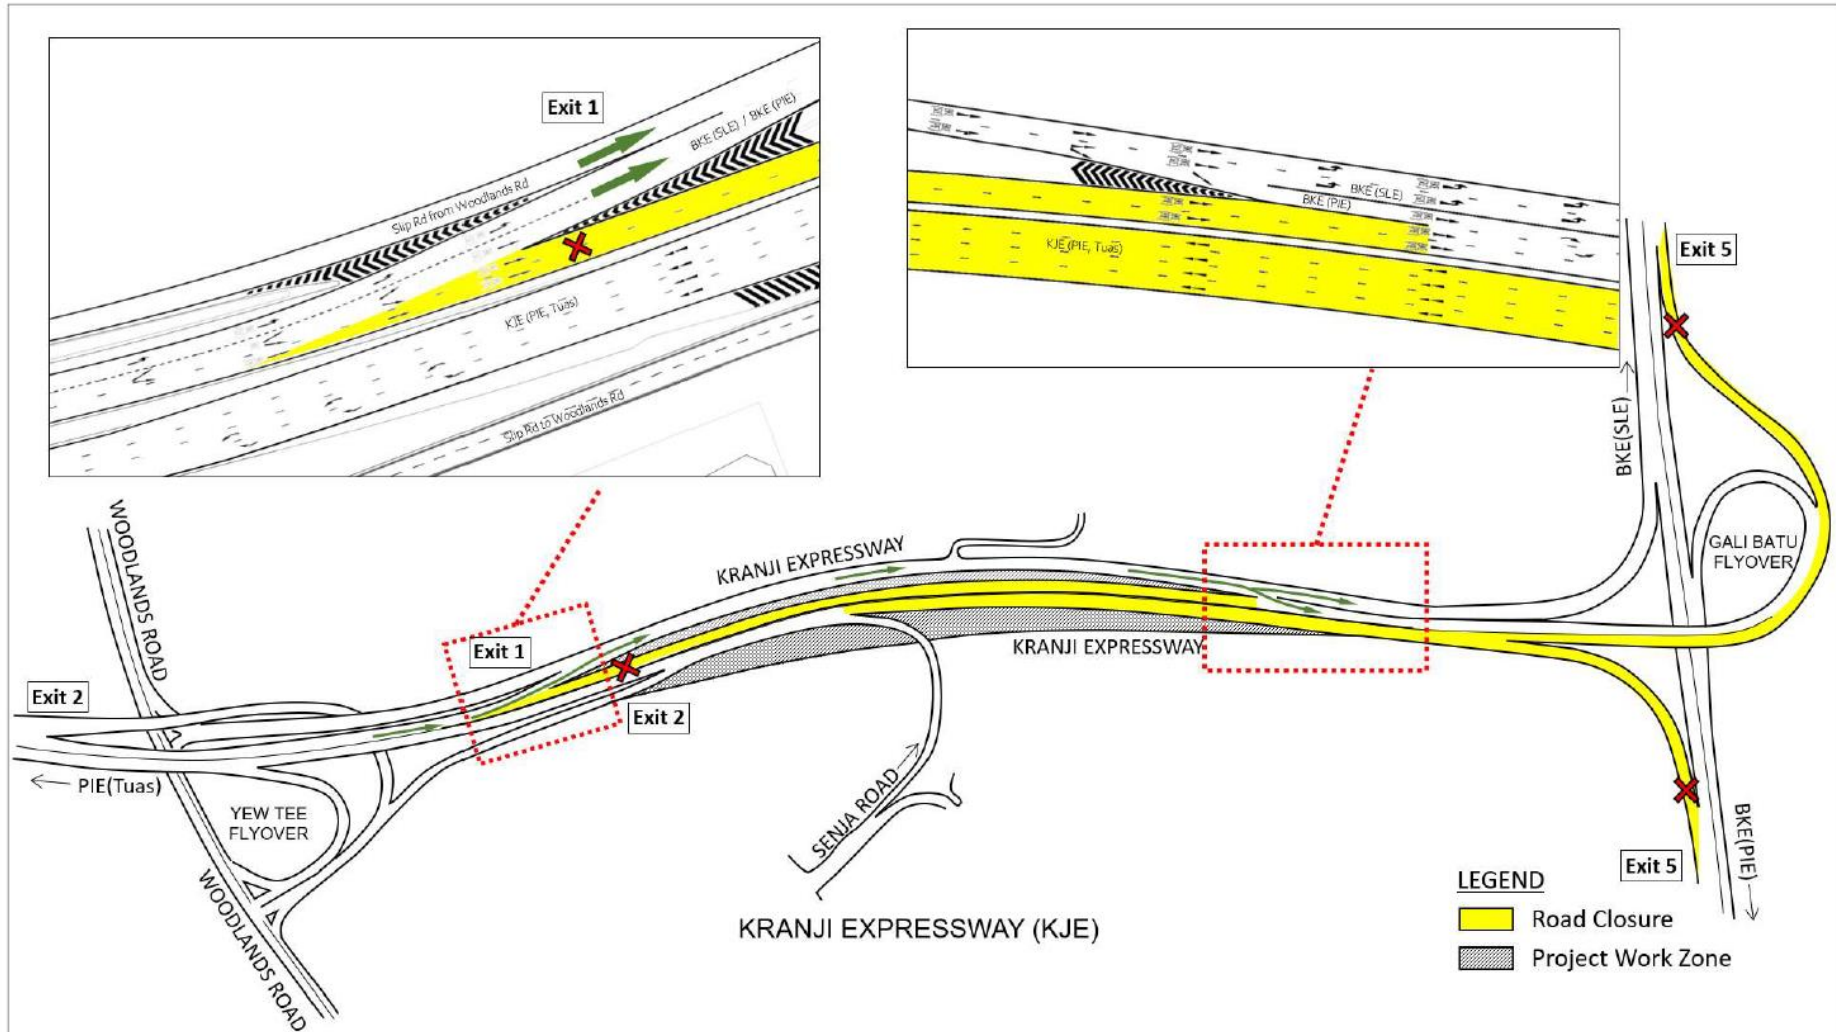

Location Plan for Temporary Closure of Kranji Expressway towards PIE Tuas,
between BKE Exit 5 and KJE Exit 2 (exit to Woodlands Road)
12 March 2021 from 12.00am to 05.00am

Alternative Route A – BKE(PIE) to KJE(PIE, Tuas)

Alternative Route B – BKE(SLE) to KJE(PIE, Tuas)