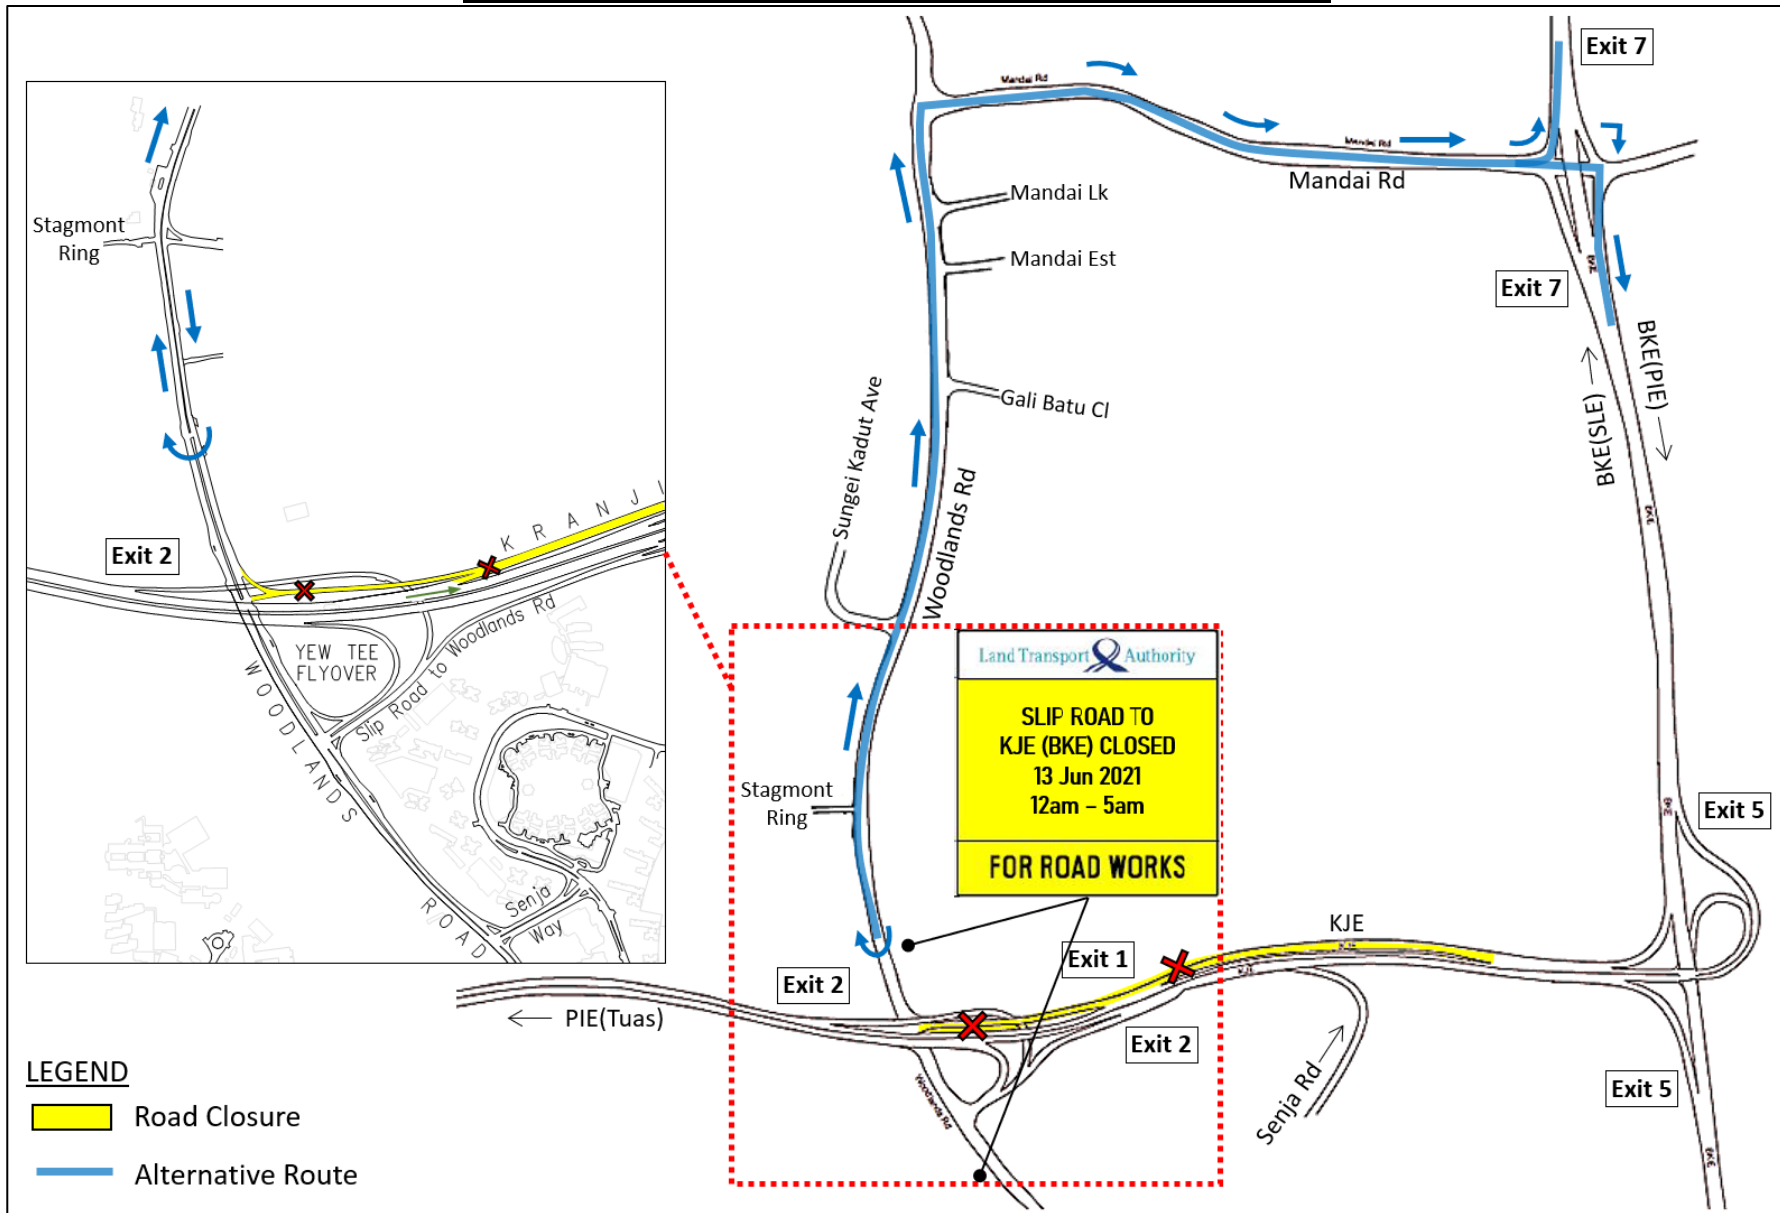

13 June 2021
12.00am to 05.00am

Alternative Route A – Woodlands Road to BKE (SLE)

Alternative Route B – Woodlands Road to BKE (PIE)