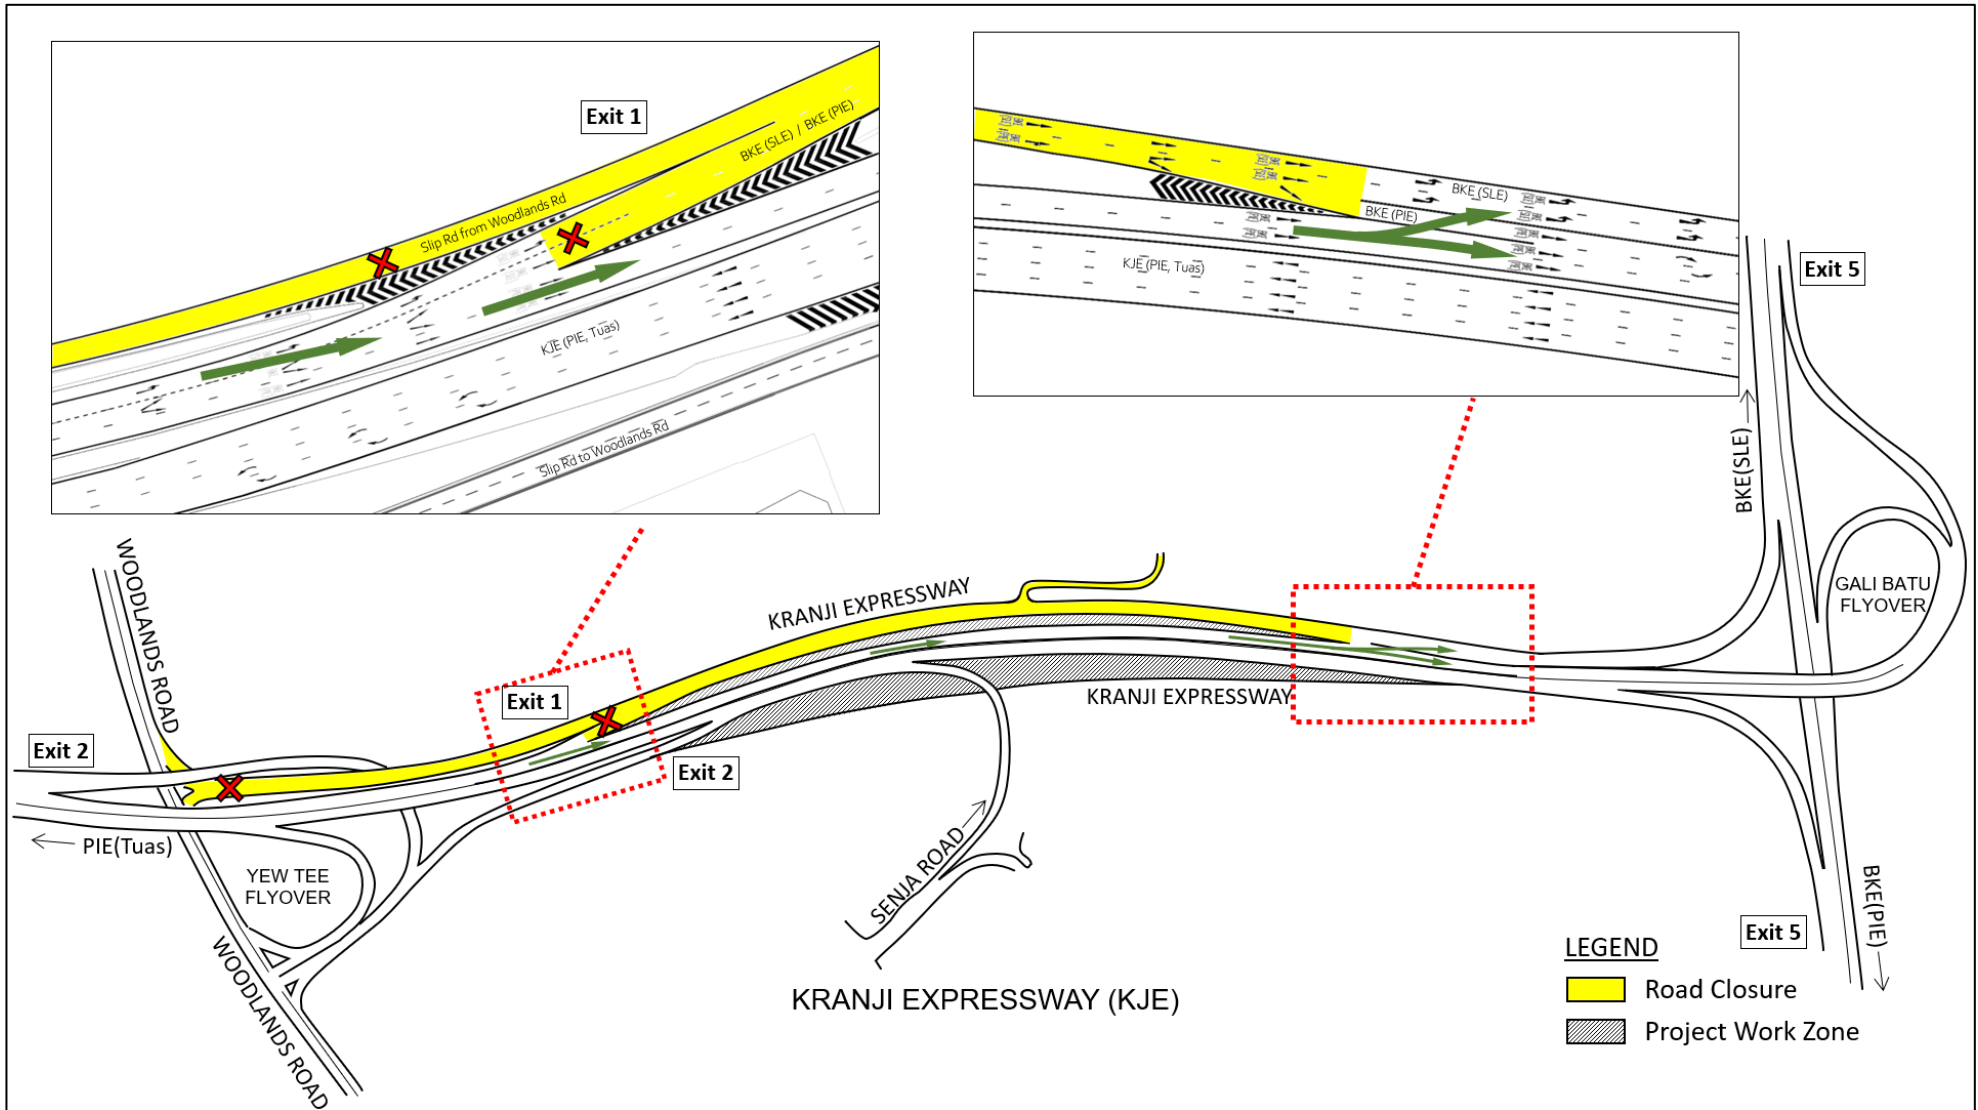

13 June 2021
12.00am to 05.00am

Alternative Route A – Woodlands Road to BKE (SLE)

Alternative Route B – Woodlands Road to BKE (PIE)