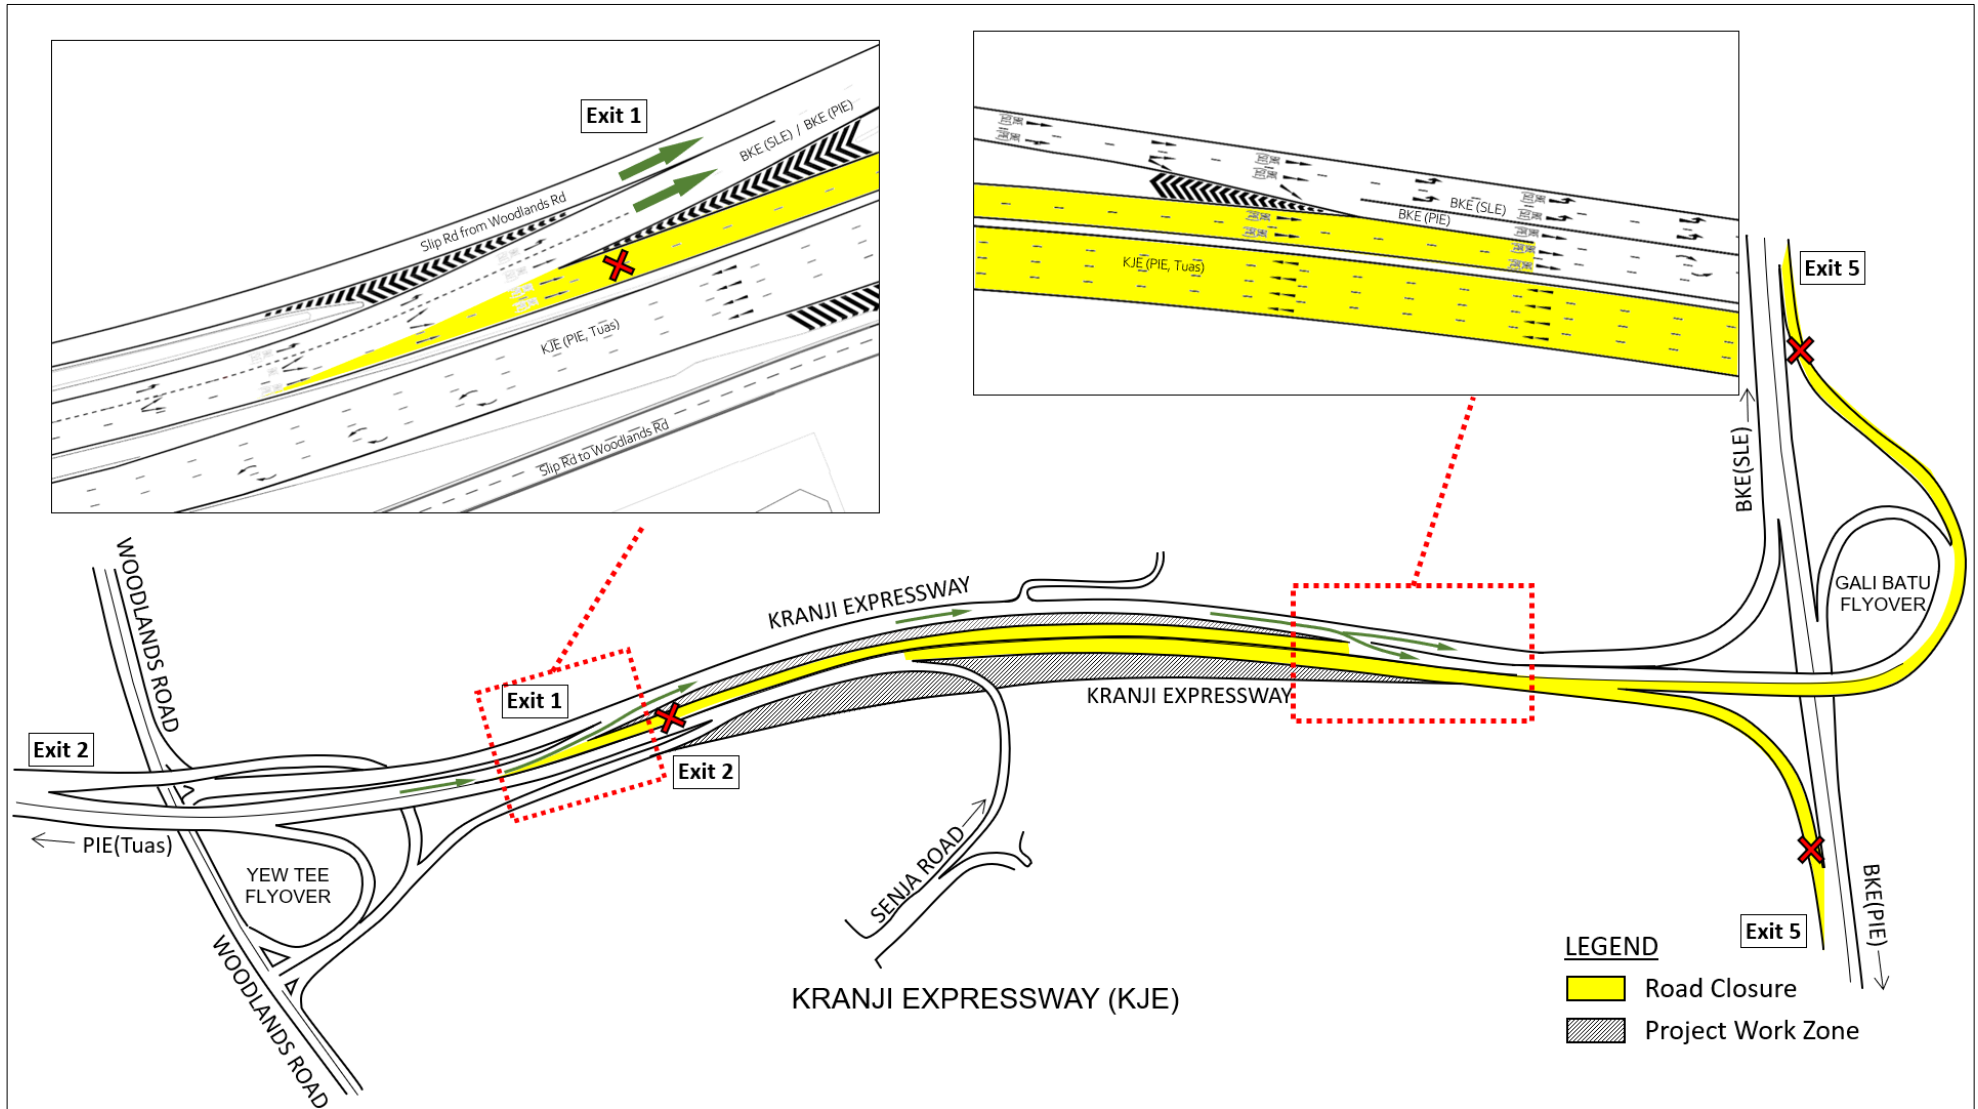

**12 June 2021 and 19 June 2021**  
**12.00am to 05.00am**

**Alternative Route A – BKE(PIE) to KJE(PIE, Tuas)**

**Alternative Route B – BKE(SLE) to KJE(PIE, Tuas)**