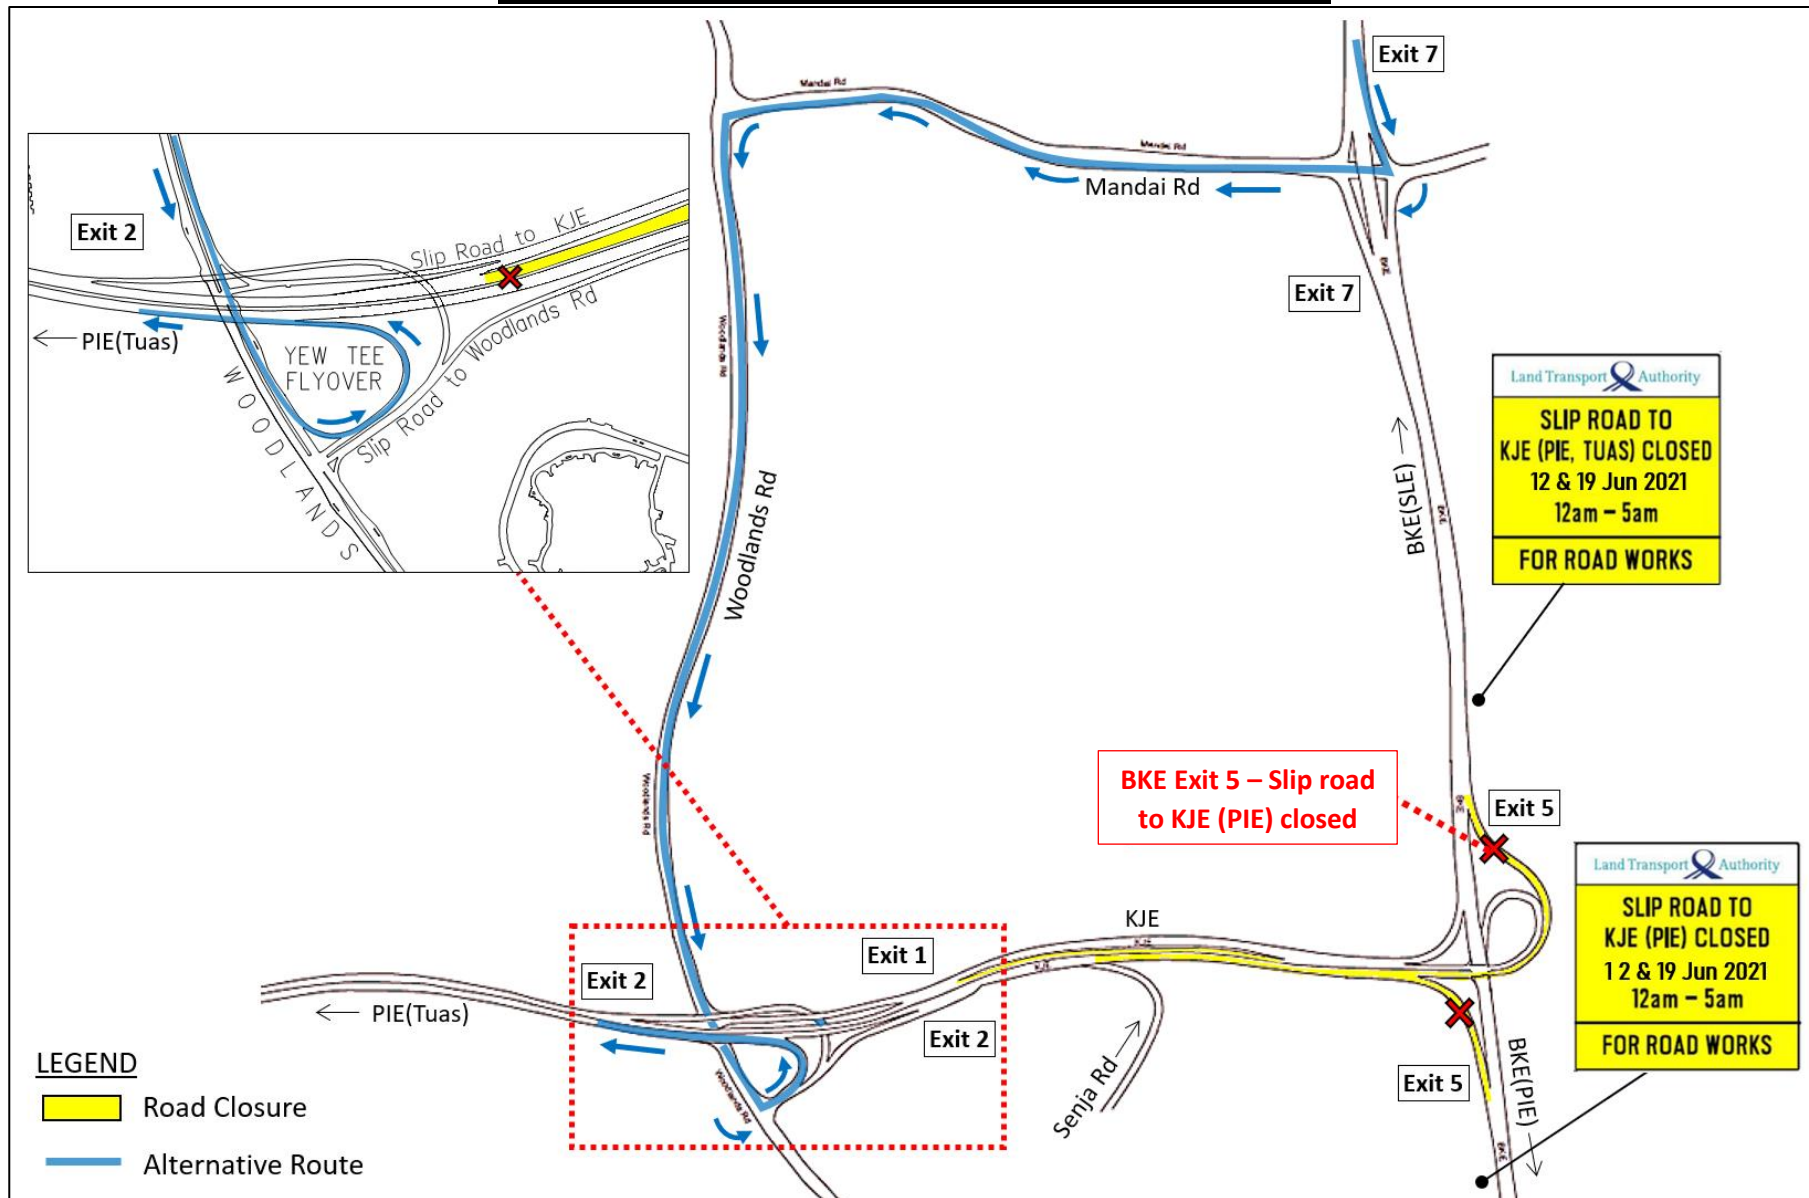

**12 June 2021 and 19 June 2021**  
**12.00am to 05.00am**

**Alternative Route A – BKE(PIE) to KJE(PIE, Tuas)**

**Alternative Route B – BKE(SLE) to KJE(PIE, Tuas)**