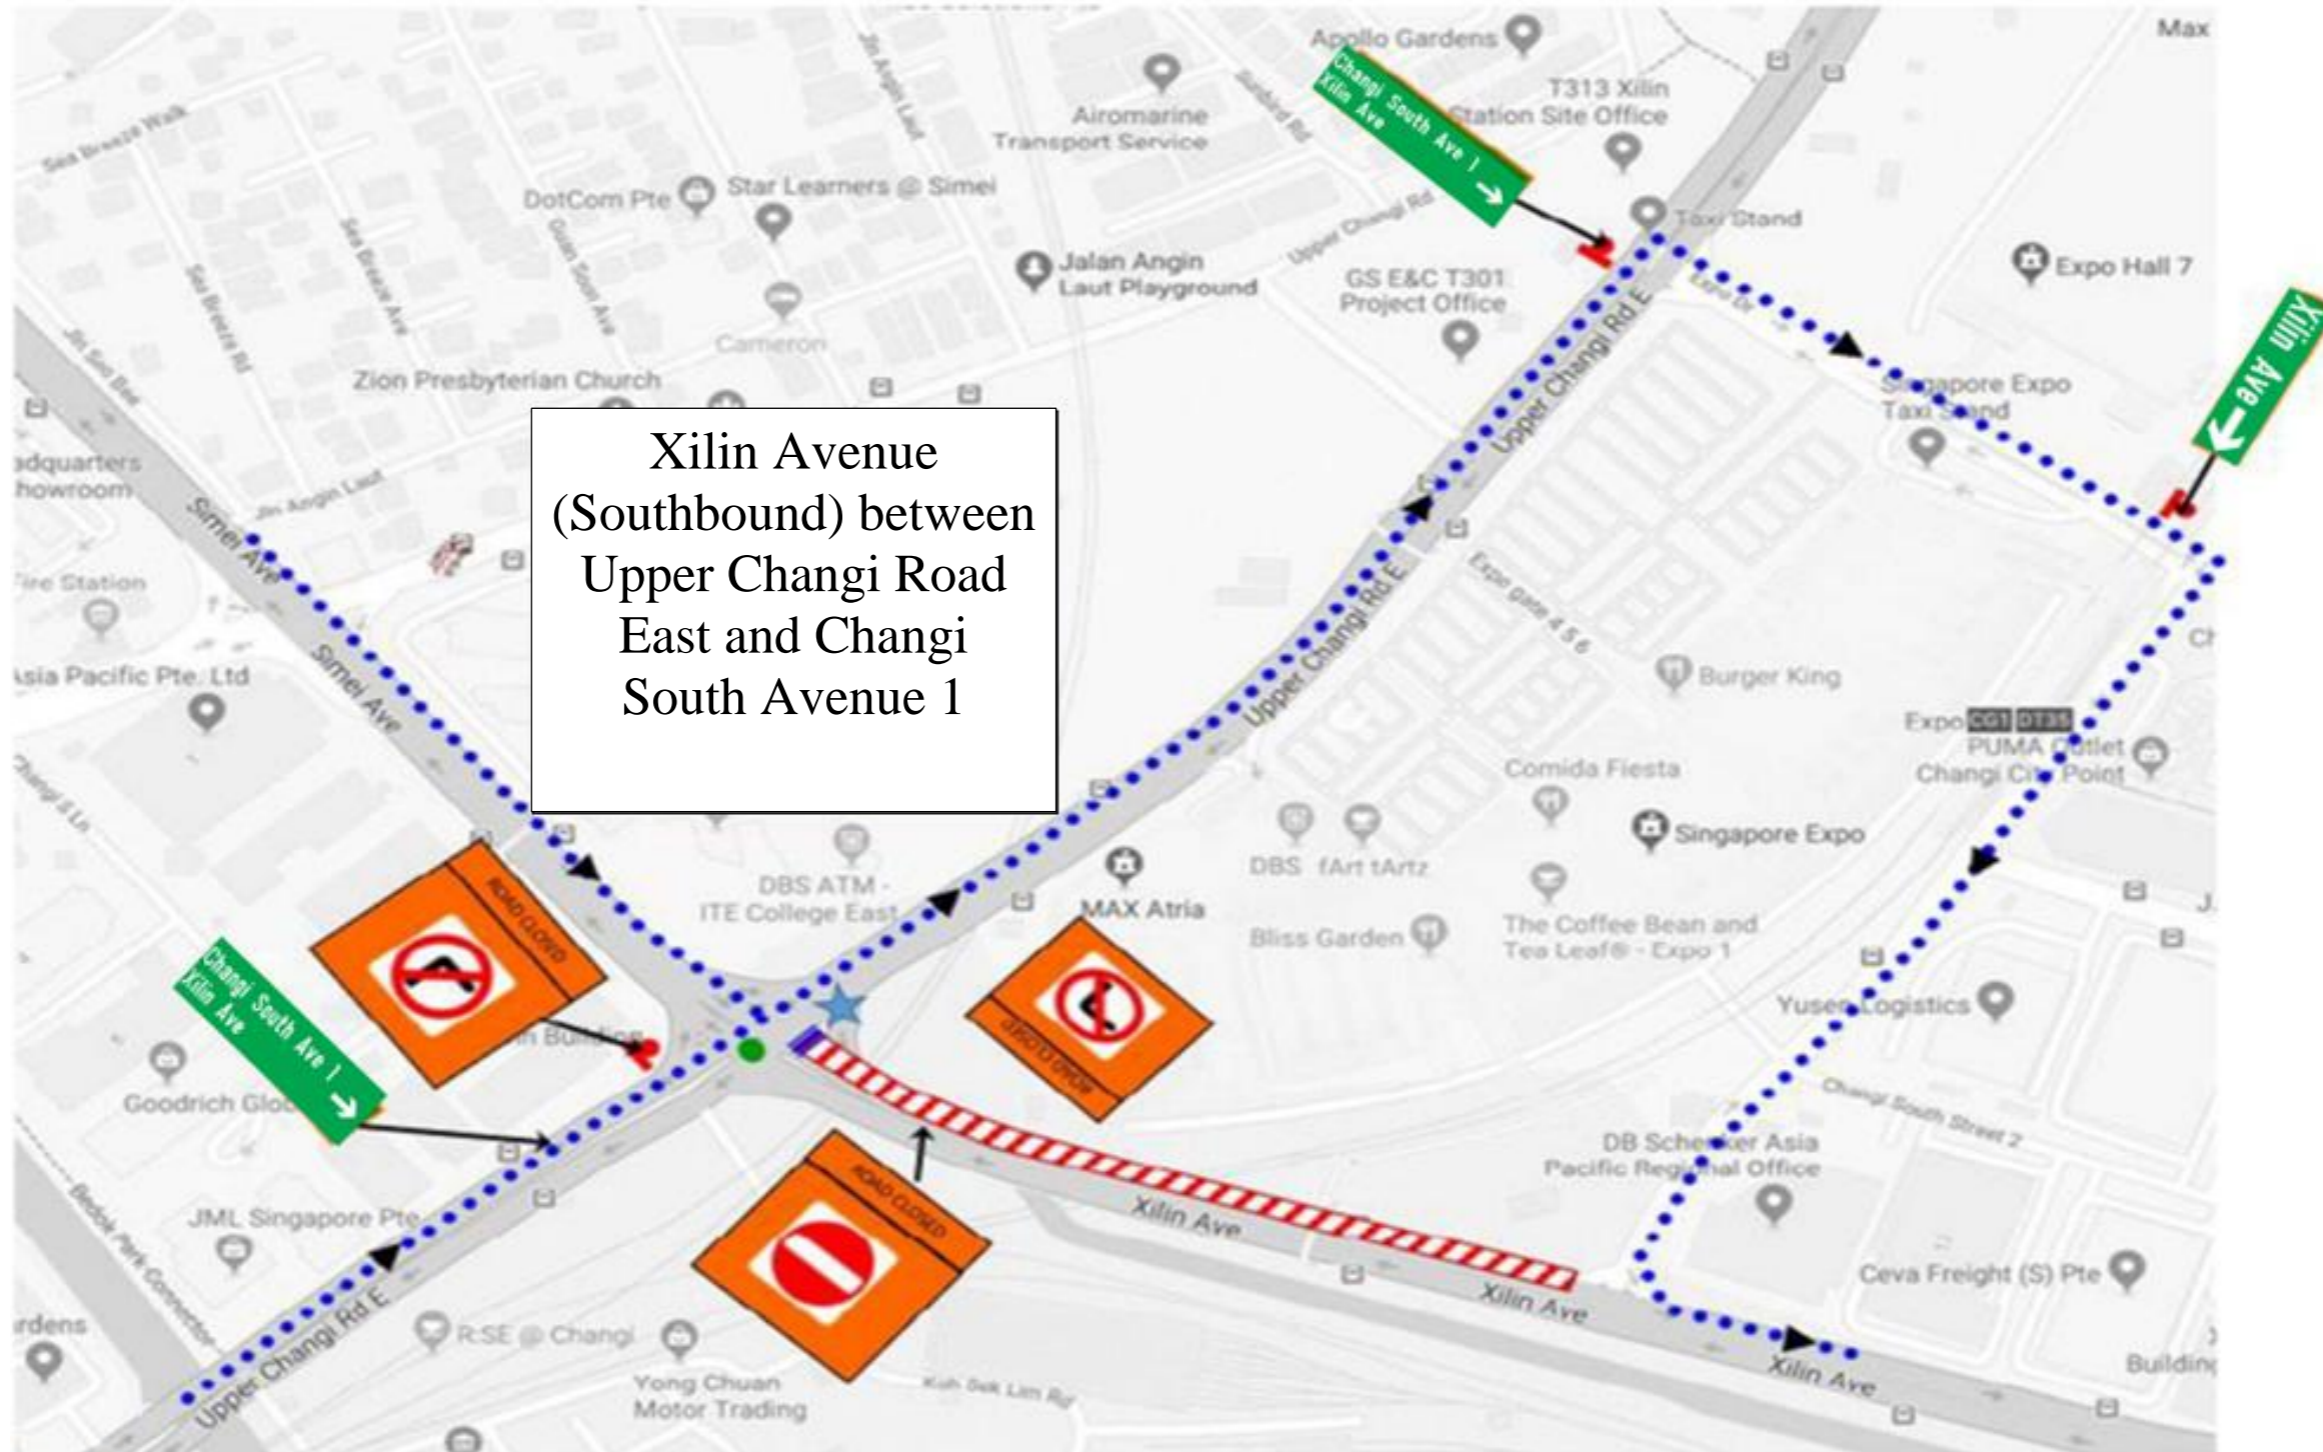

30 July 2021 and 31 July 2021
01.00am to 05.00am

Xilin Avenue
(Southbound) between
Upper Changi Road
East and Changi
South Avenue 1

Legends

- ★ U-turn Location
- Alternative Route