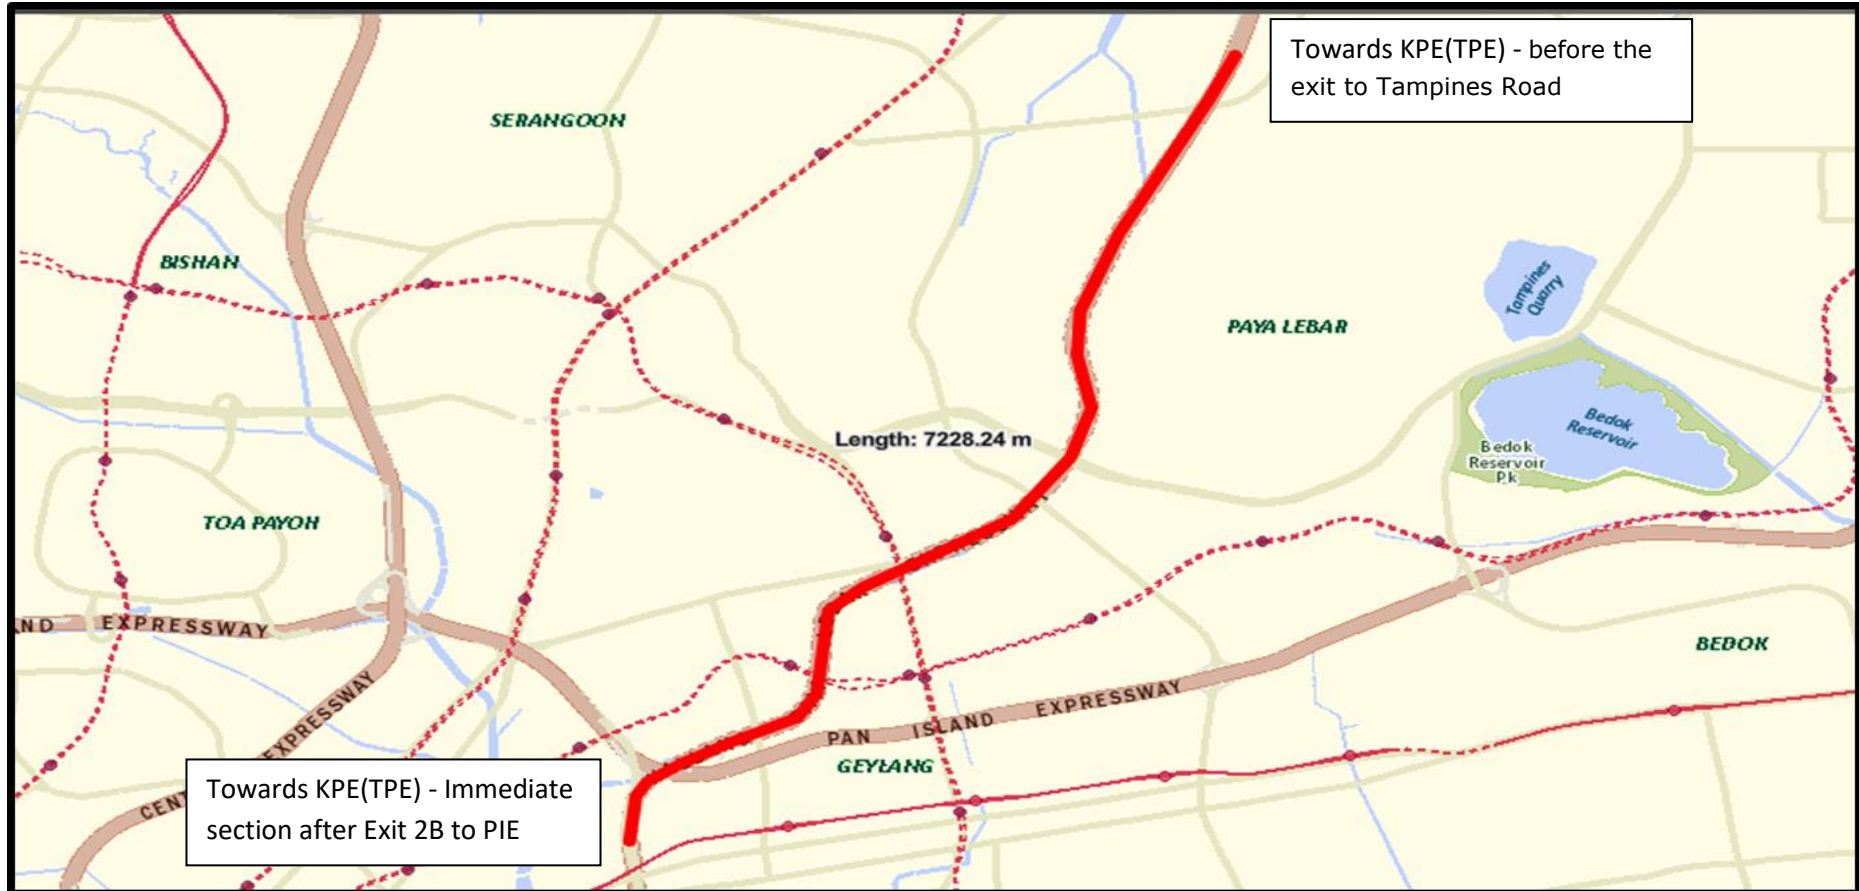

KPE TUNNEL (SOUTH BOUND) SECTIONAL CLOSURE

28 February to 3 March 2021

11.00pm to the next day 06.00am

KPE TUNNEL (NORTH BOUND) SECTIONAL CLOSURE

01 March to 4 March 2021

12.01am to 06.00am

KPE TUNNEL (NORTH BOUND) SECTIONAL CLOSURE

8 March to 11 March 2021 and 15 March to 18 March 2021

12.01am to 06.00am

KPE TUNNEL (SOUTH BOUND) SECTIONAL CLOSURE

8 March to 11 March 2021 and 15 March to 18 March 2021

12.01am to 06.00am