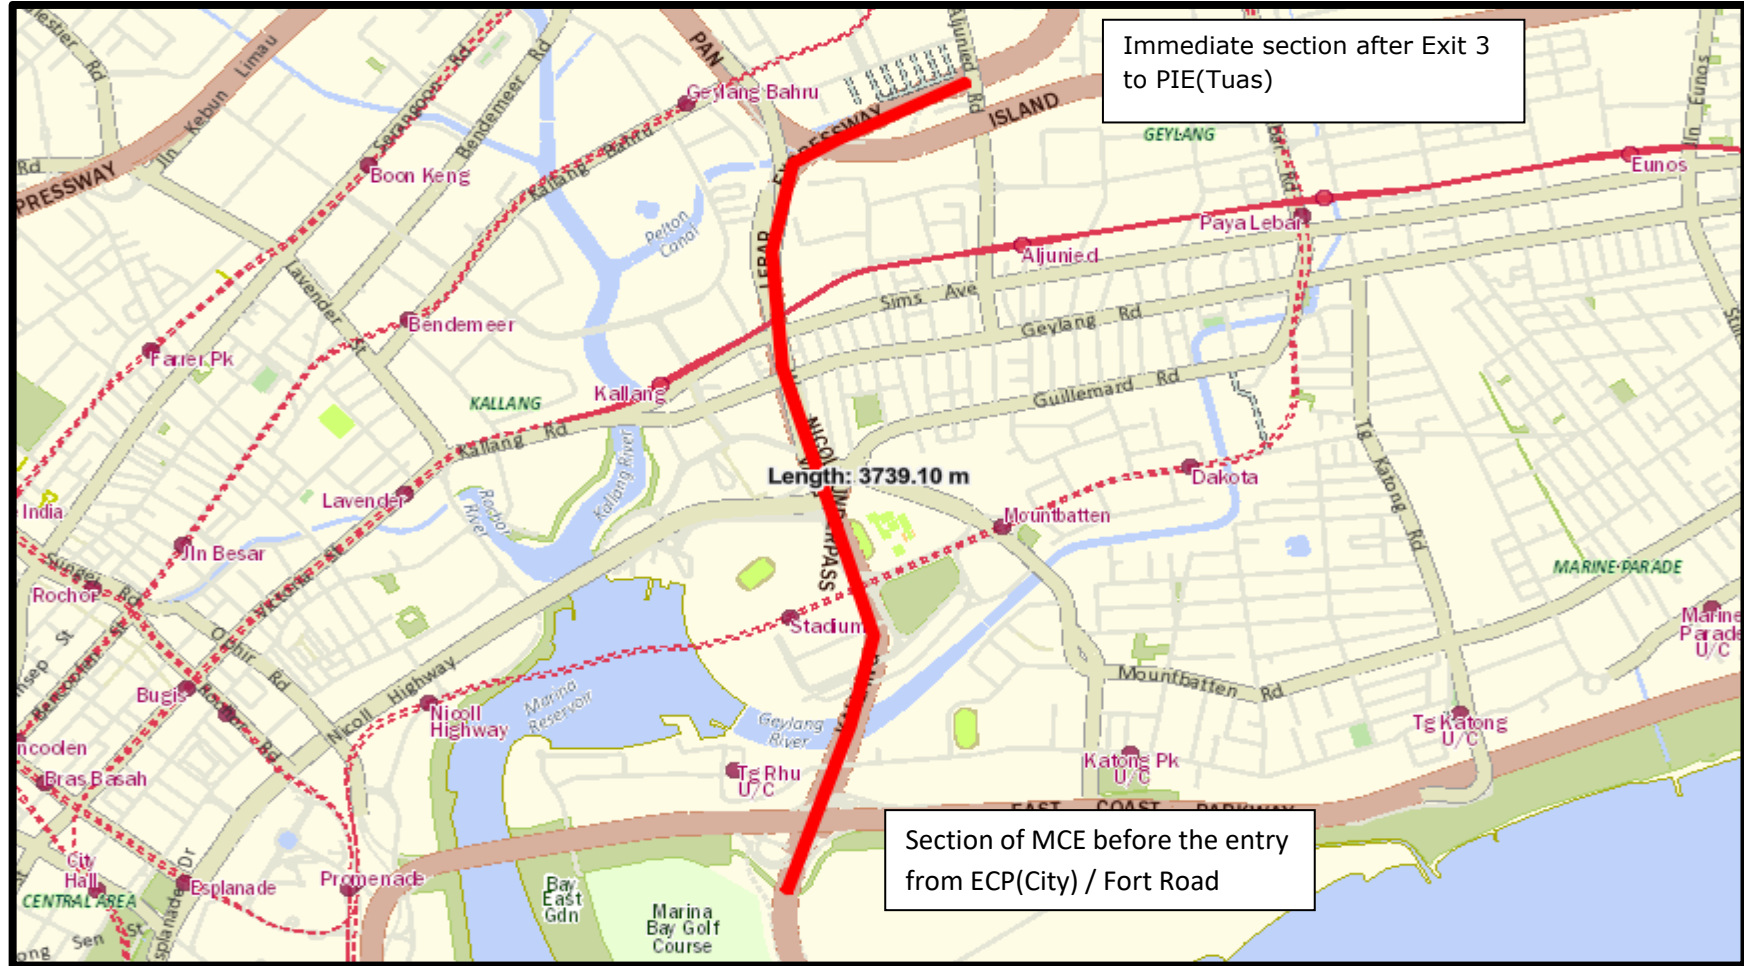

KPE TUNNEL (SOUTH BOUND) SECTIONAL CLOSURE

28 February to 3 March 2021

11.00pm to the next day 06.00am

KPE TUNNEL (NORTH BOUND) SECTIONAL CLOSURE

01 March to 4 March 2021

12.01am to 06.00am

KPE TUNNEL (NORTH BOUND) SECTIONAL CLOSURE

8 March to 11 March 2021 and 15 March to 18 March 2021

12.01am to 06.00am

KPE TUNNEL (SOUTH BOUND) SECTIONAL CLOSURE

8 March to 11 March 2021 and 15 March to 18 March 2021

12.01am to 06.00am