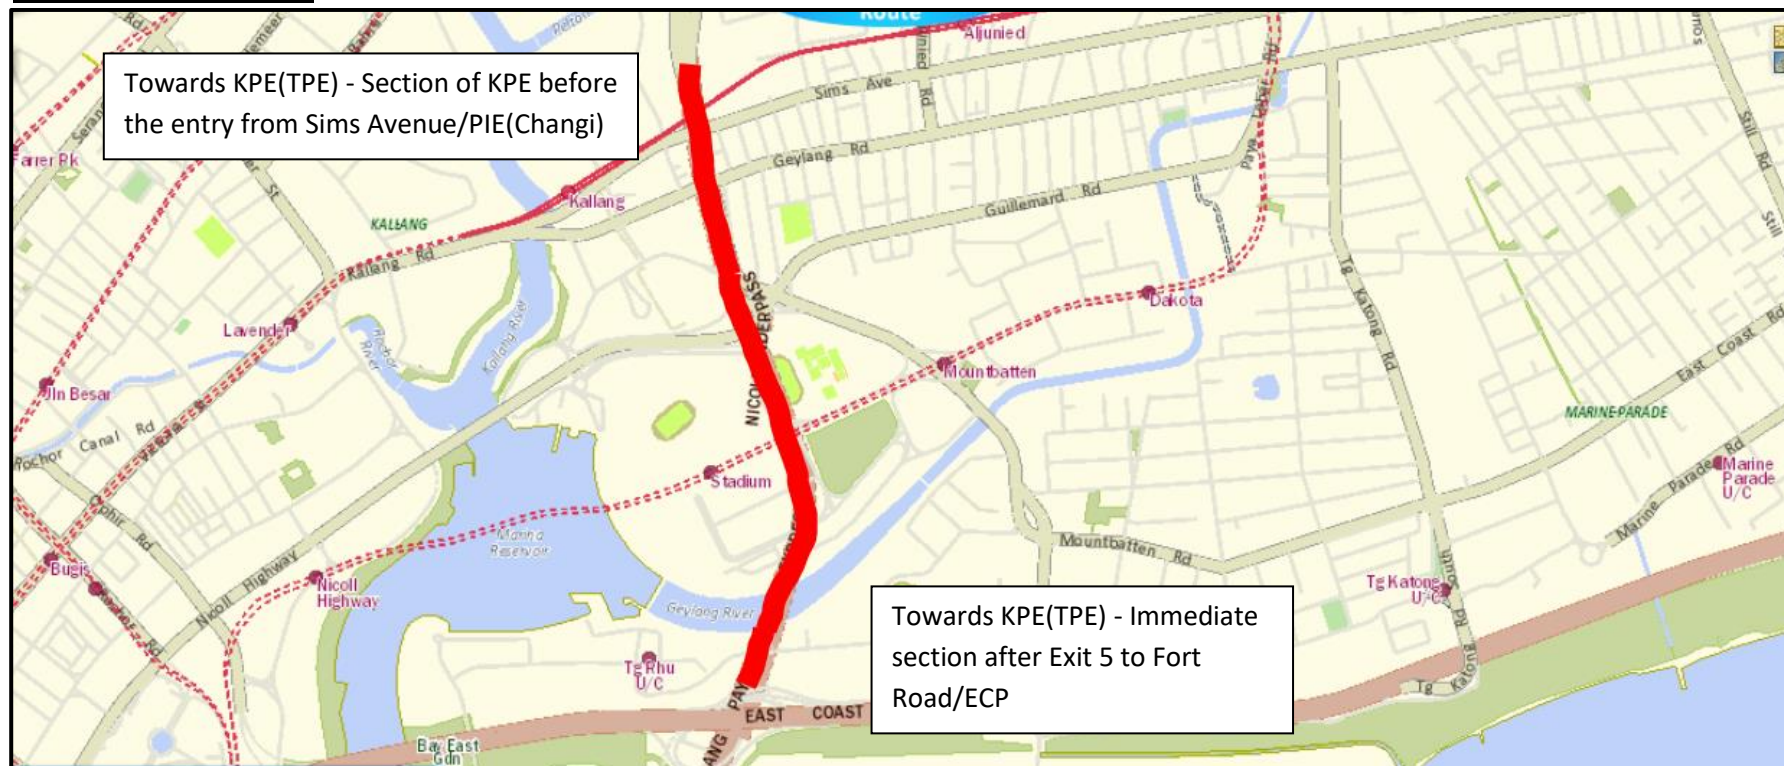

KPE TUNNEL (SOUTH BOUND) SECTIONAL CLOSURE

28 February to 3 March 2021

11.00pm to the next day 06.00am

KPE TUNNEL (NORTH BOUND) SECTIONAL CLOSURE

01 March to 4 March 2021

12.01am to 06.00am

KPE TUNNEL (NORTH BOUND) SECTIONAL CLOSURE

8 March to 11 March 2021 and 15 March to 18 March 2021

12.01am to 06.00am

KPE TUNNEL (SOUTH BOUND) SECTIONAL CLOSURE

8 March to 11 March 2021 and 15 March to 18 March 2021

12.01am to 06.00am