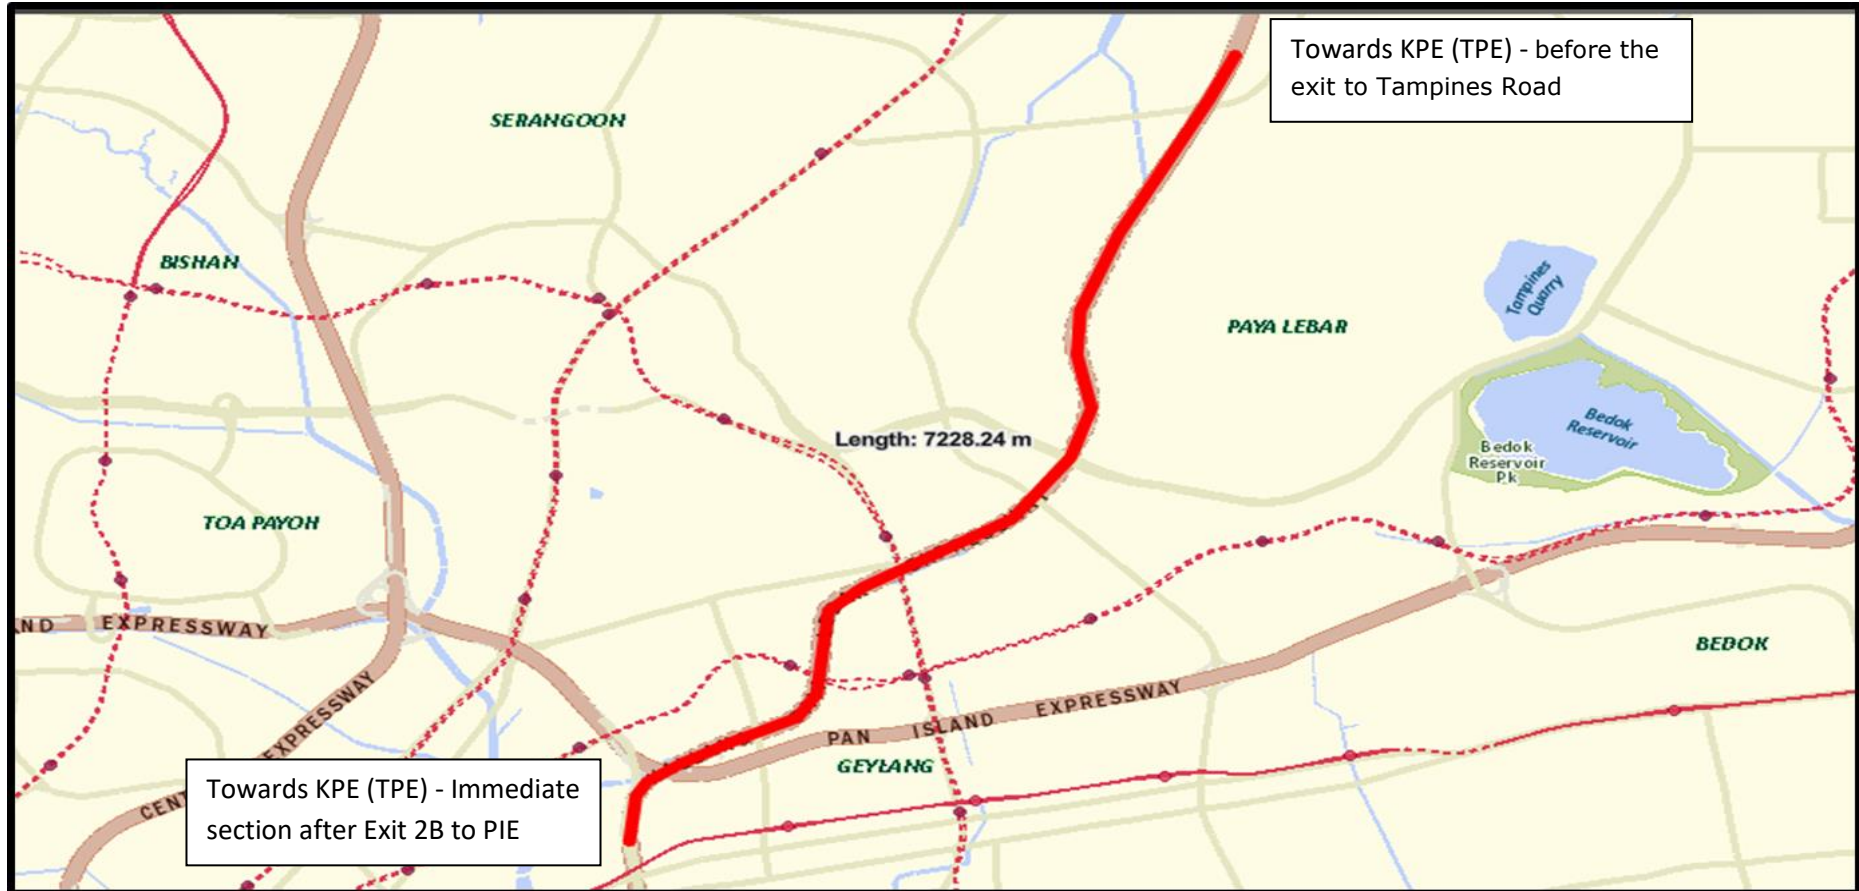

KPE TUNNEL (SOUTH BOUND) SECTIONAL CLOSURE

31 March 2021, 4 April to 7 April 2021 and 11 April to 14 April 2021
11.00pm to the next day 06.00am

KPE TUNNEL (NORTH BOUND) SECTIONAL CLOSURE

1 April 2021, 5 April to 8 April 2021 and 12 April to 15 April 2021
12.01am to 06.00am

KPE TUNNEL (NORTH BOUND) SECTIONAL CLOSURE

21 April to 22 April 2021 and 26 April to 30 April 2021

12.01am to 06.00am

KPE TUNNEL (SOUTH BOUND) SECTIONAL CLOSURE

21 April to 22 April 2021 and 26 April to 30 April 2021
12.01am to 06.00am