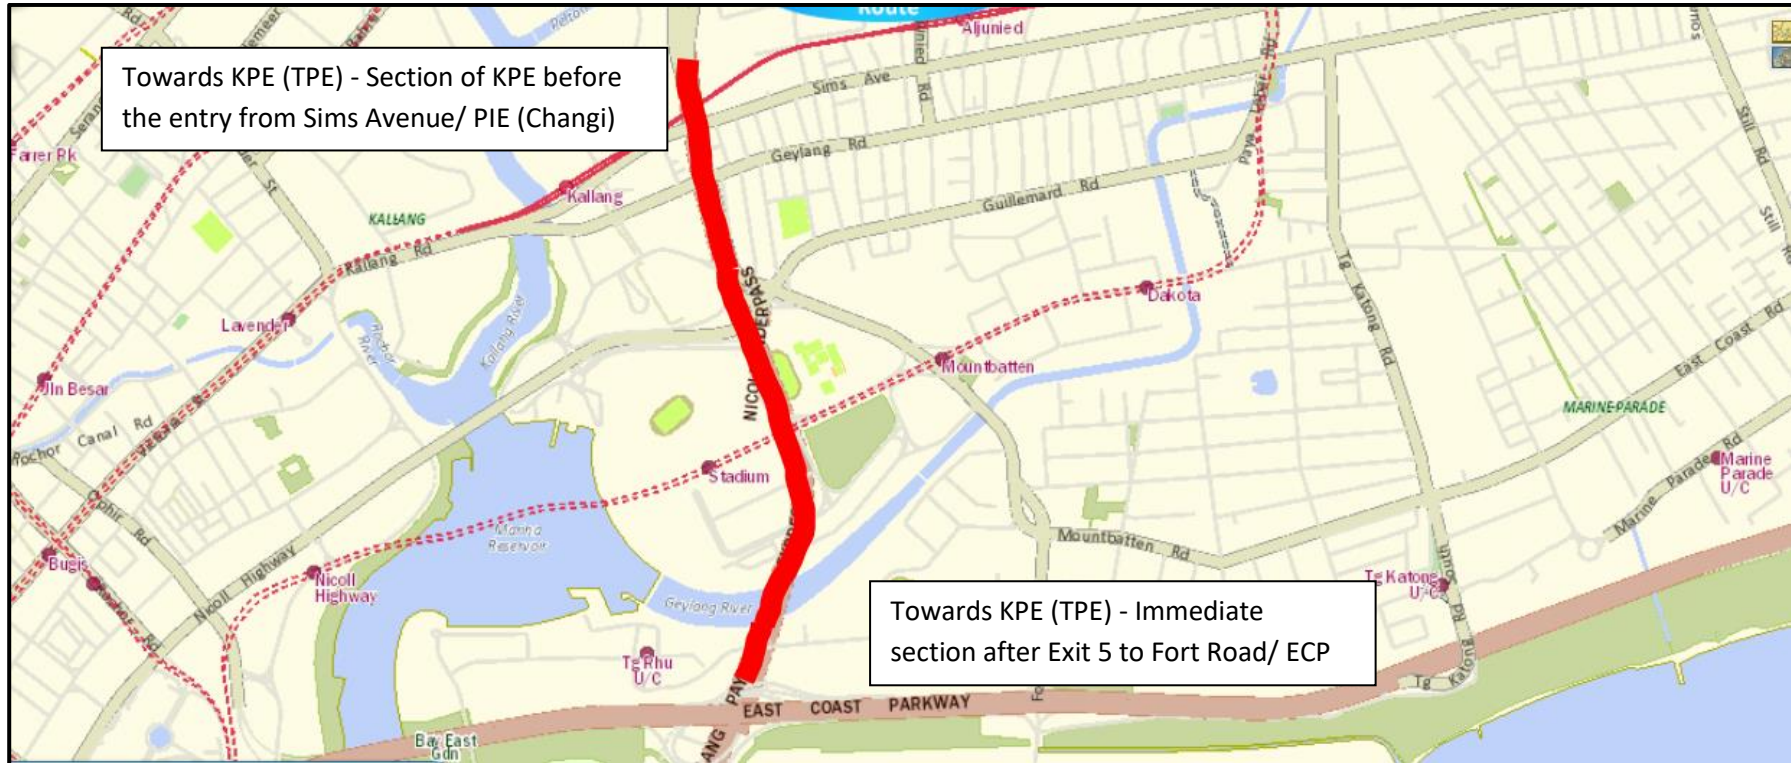

KPE TUNNEL (SOUTH BOUND) SECTIONAL CLOSURE

31 March 2021, 4 April to 7 April 2021 and 11 April to 14 April 2021
11.00pm to the next day 06.00am

KPE TUNNEL (NORTH BOUND) SECTIONAL CLOSURE

1 April 2021, 5 April to 8 April 2021 and 12 April to 15 April 2021
12.01am to 06.00am

KPE TUNNEL (NORTH BOUND) SECTIONAL CLOSURE

21 April to 22 April 2021 and 26 April to 30 April 2021

12.01am to 06.00am

KPE TUNNEL (SOUTH BOUND) SECTIONAL CLOSURE

21 April to 22 April 2021 and 26 April to 30 April 2021
12.01am to 06.00am