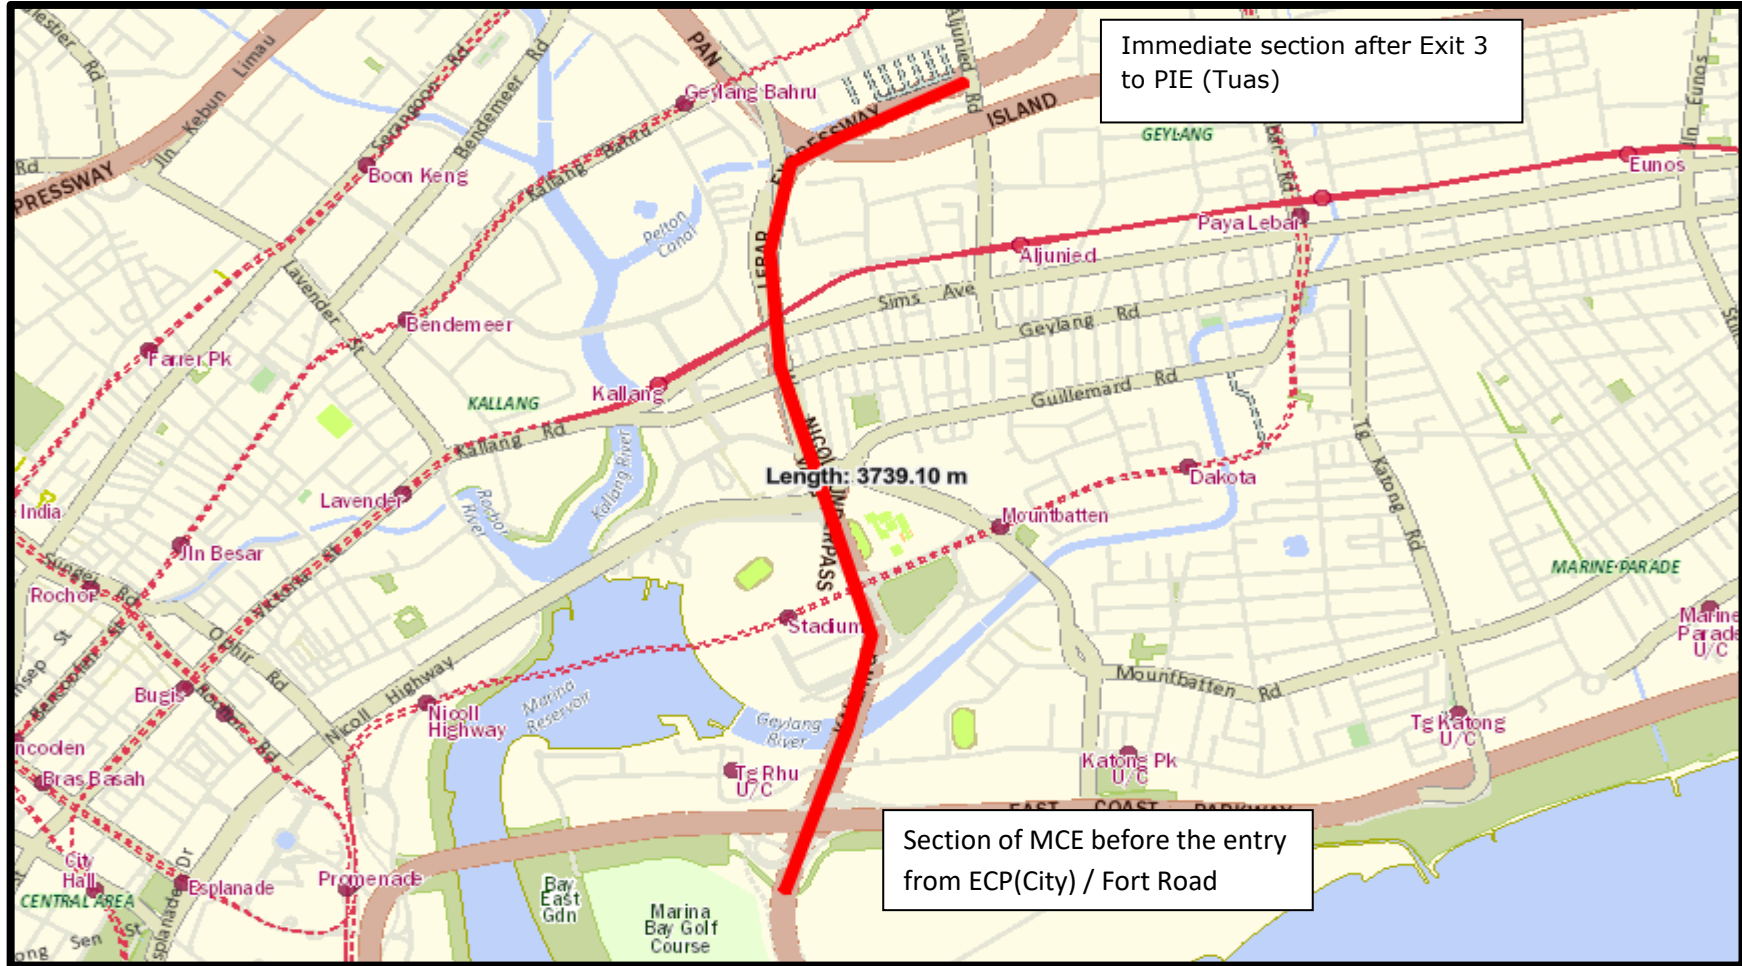

KPE TUNNEL (SOUTH BOUND) SECTIONAL CLOSURE

31 March 2021, 4 April to 7 April 2021 and 11 April to 14 April 2021
11.00pm to the next day 06.00am

KPE TUNNEL (NORTH BOUND) SECTIONAL CLOSURE

1 April 2021, 5 April to 8 April 2021 and 12 April to 15 April 2021
12.01am to 06.00am

KPE TUNNEL (NORTH BOUND) SECTIONAL CLOSURE

21 April to 22 April 2021 and 26 April to 30 April 2021

12.01am to 06.00am

KPE TUNNEL (SOUTH BOUND) SECTIONAL CLOSURE

21 April to 22 April 2021 and 26 April to 30 April 2021
12.01am to 06.00am