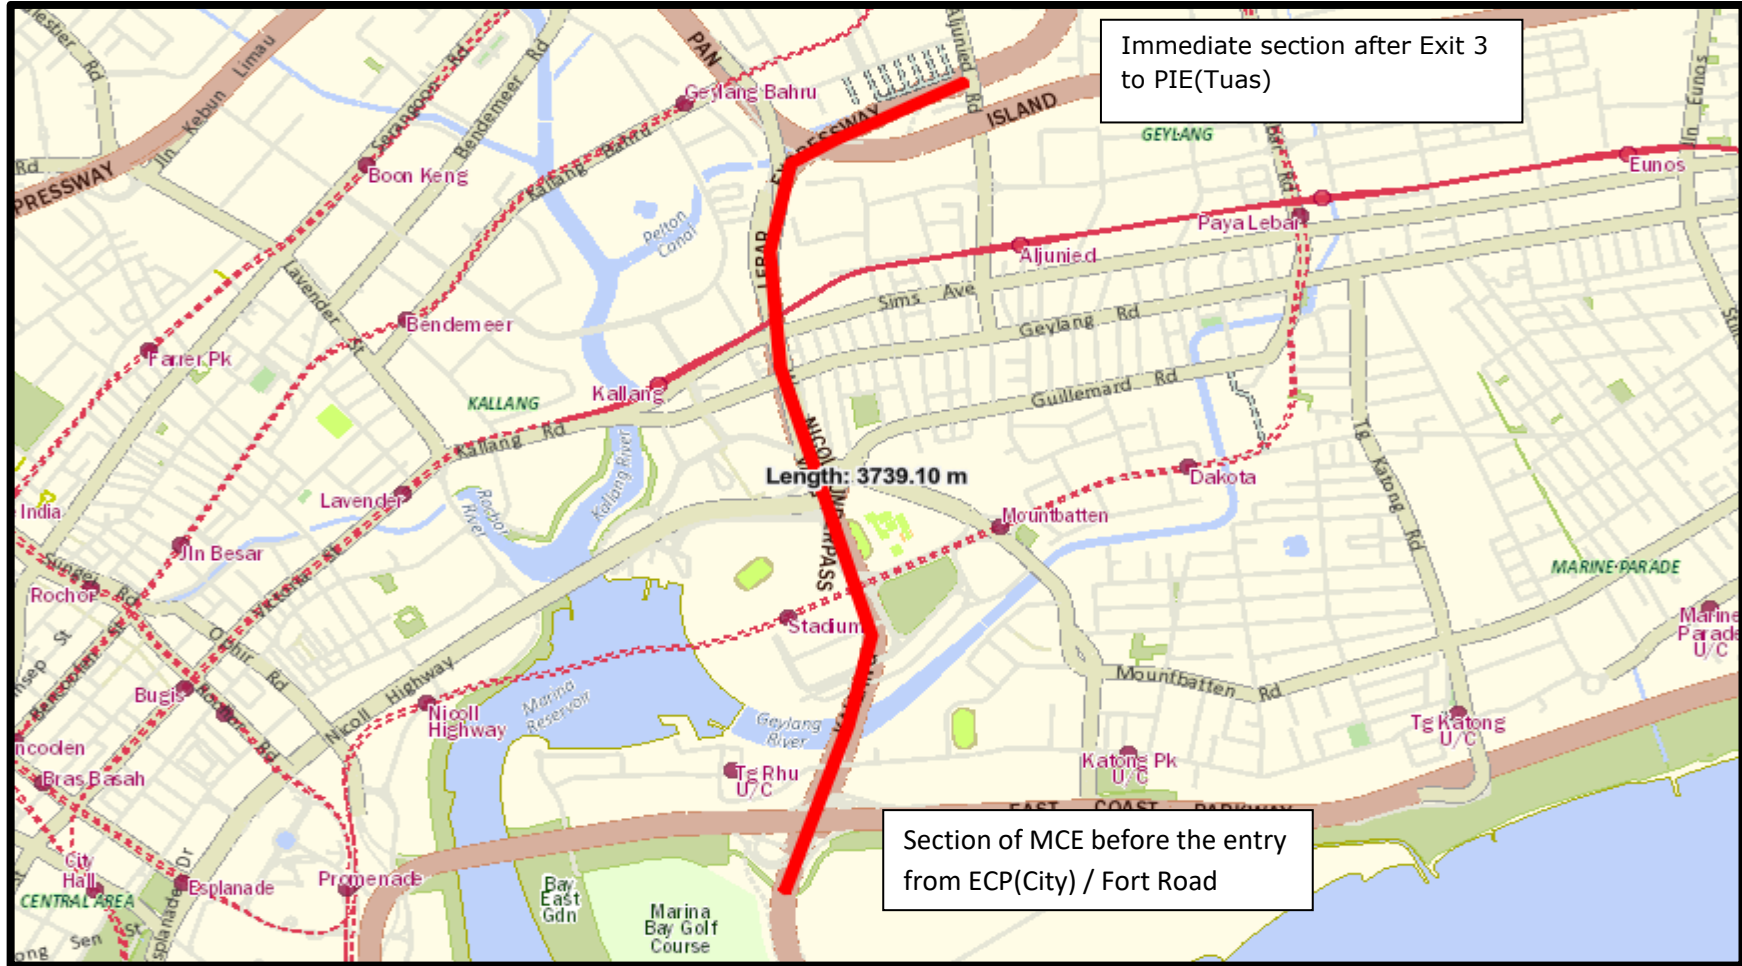

# KPE TUNNEL (SOUTH BOUND) SECTIONAL CLOSURE

26 July 2021 to 27 July 2021  
12.01am to 06.00am

# KPE TUNNEL (NORTH BOUND) SECTIONAL CLOSURE

26 July 2021 to 27 July 2021

12.01am to 06.00am

# KPE TUNNEL (SOUTH BOUND) SECTIONAL CLOSURE

28 July to 30 July 2021  
12.01am to 06.00am

# KPE TUNNEL (NORTH BOUND) SECTIONAL CLOSURE

28 July to 30 July 2021

12.01am to 06.00am