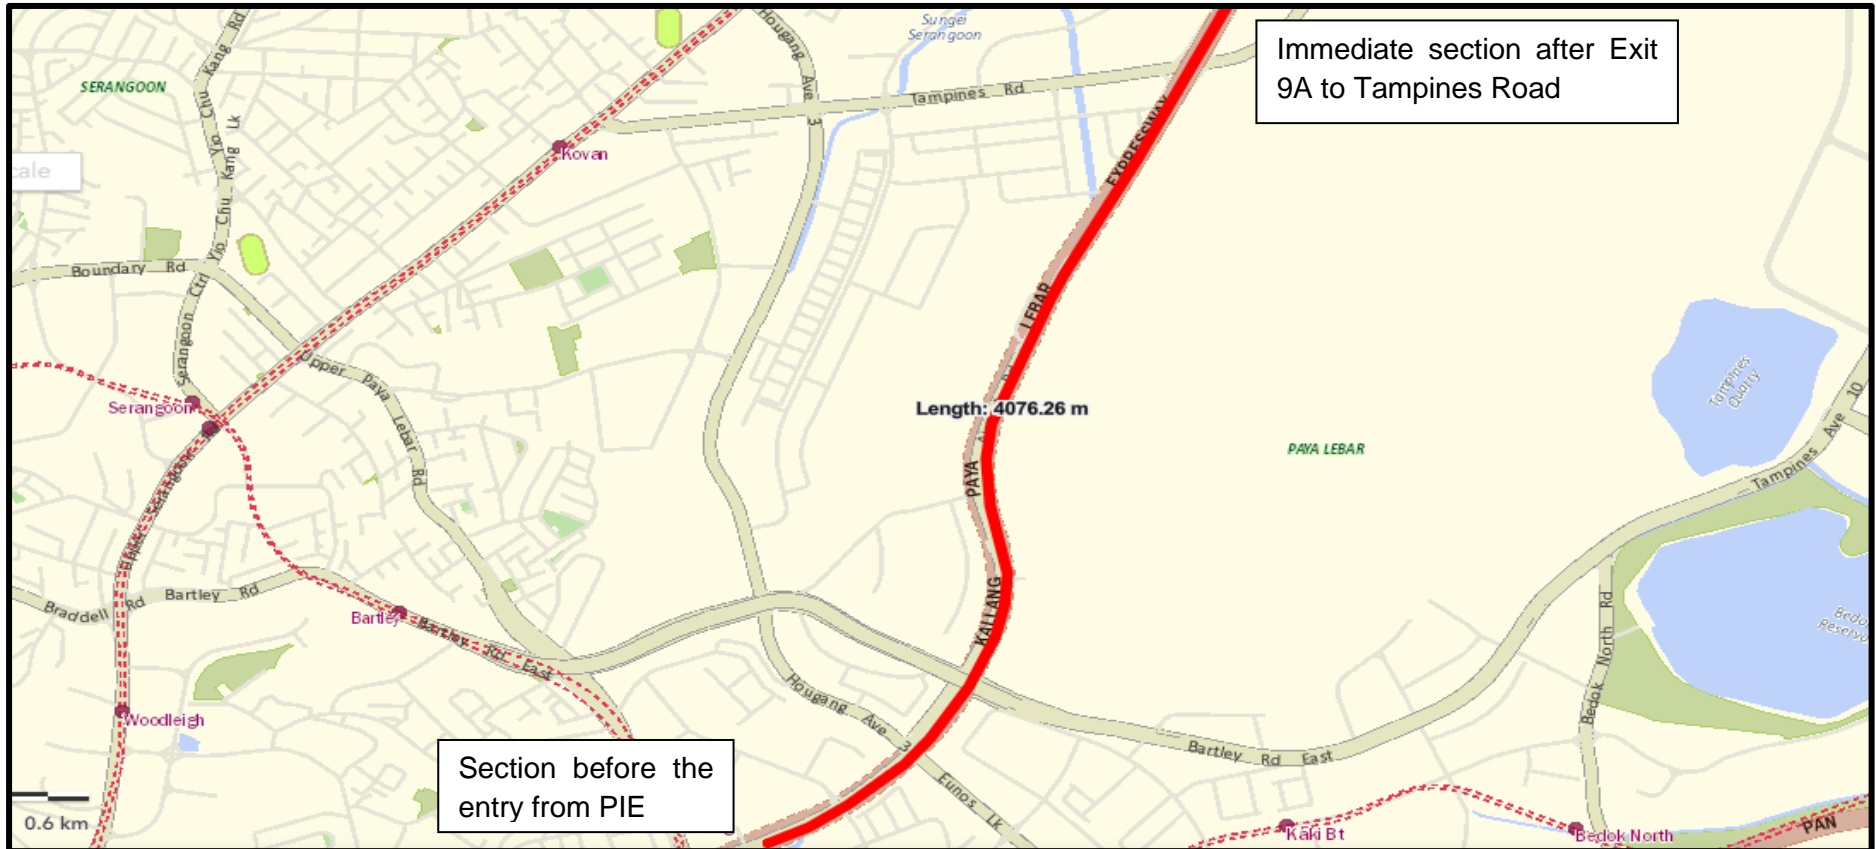

# KPE TUNNEL (SOUTH BOUND) SECTIONAL CLOSURE

26 July 2021 to 27 July 2021  
12.01am to 06.00am

# KPE TUNNEL (NORTH BOUND) SECTIONAL CLOSURE

26 July 2021 to 27 July 2021

12.01am to 06.00am

# KPE TUNNEL (SOUTH BOUND) SECTIONAL CLOSURE

28 July to 30 July 2021  
12.01am to 06.00am

# KPE TUNNEL (NORTH BOUND) SECTIONAL CLOSURE

28 July to 30 July 2021

12.01am to 06.00am