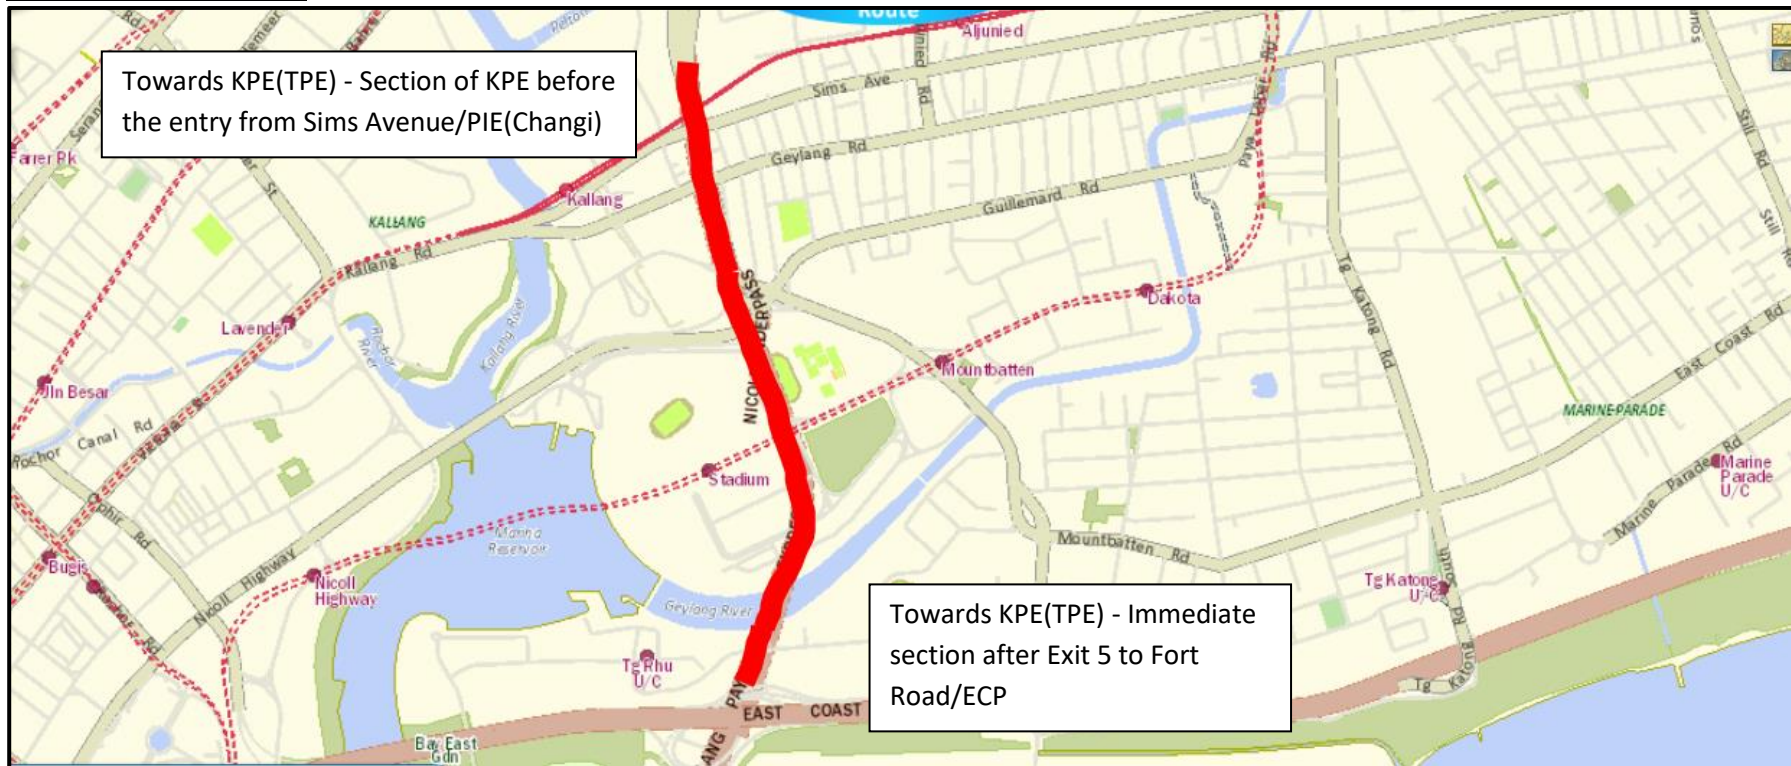

# KPE TUNNEL (SOUTH BOUND) SECTIONAL CLOSURE

26 July 2021 to 27 July 2021  
12.01am to 06.00am

# KPE TUNNEL (NORTH BOUND) SECTIONAL CLOSURE

26 July 2021 to 27 July 2021

12.01am to 06.00am

# KPE TUNNEL (SOUTH BOUND) SECTIONAL CLOSURE

28 July to 30 July 2021  
12.01am to 06.00am

# KPE TUNNEL (NORTH BOUND) SECTIONAL CLOSURE

28 July to 30 July 2021

12.01am to 06.00am