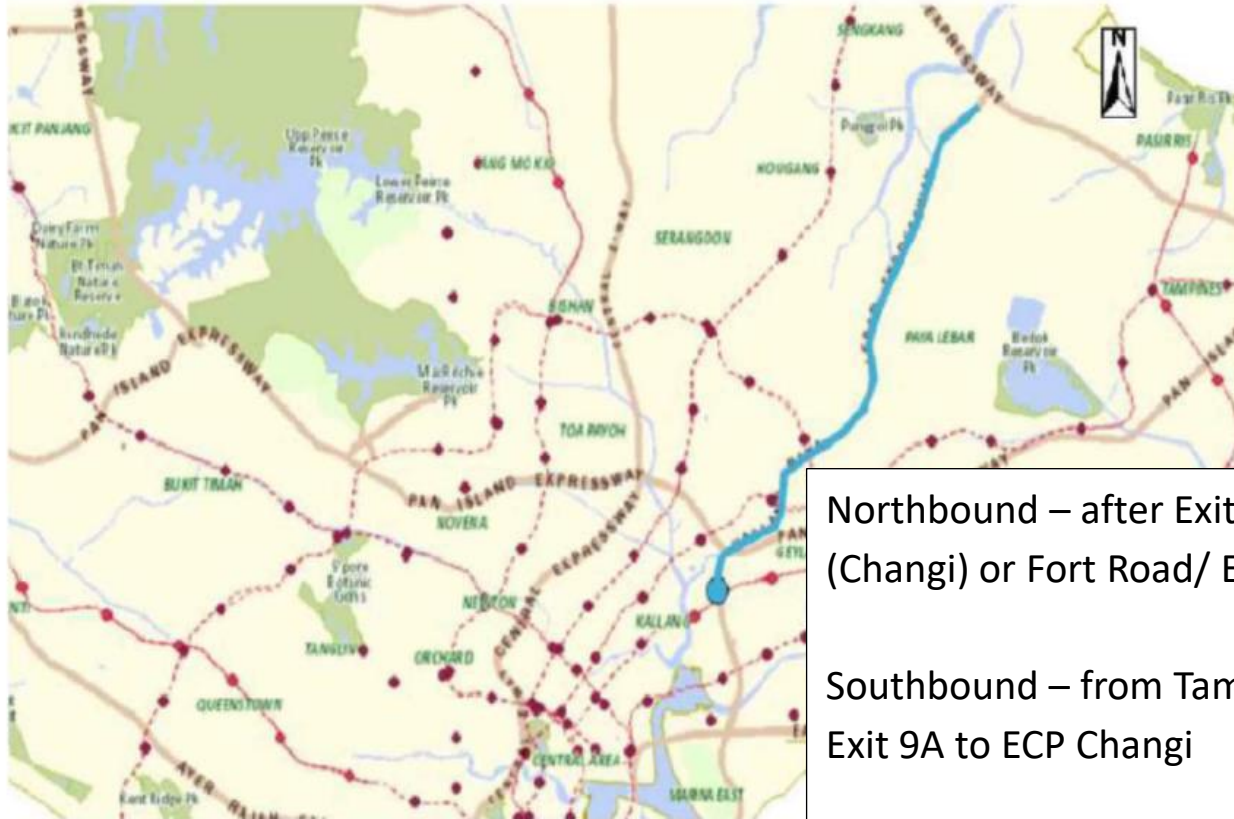

**1 September 2021**  
**12.00am to 05.00am**

**7 September 2021**  
**12.00am to 05.00am**

**13 September 2021 and 14 September 2021**  
**12.00am to 05.00am**

Northbound – after Exit 5 Fort Road/ ECP (Changi) or Fort Road/ ECP

Southbound – from Tampines Road at Exit 9A to ECP Changi

**17 September 2021**  
**12.00am to 05.00am**

**18 September 2021**  
**12.00am to 05.00am**

**18 September 2021**  
**12.00am to 05.00am**

**18 September 2021**  
**12.00am to 05.00am**