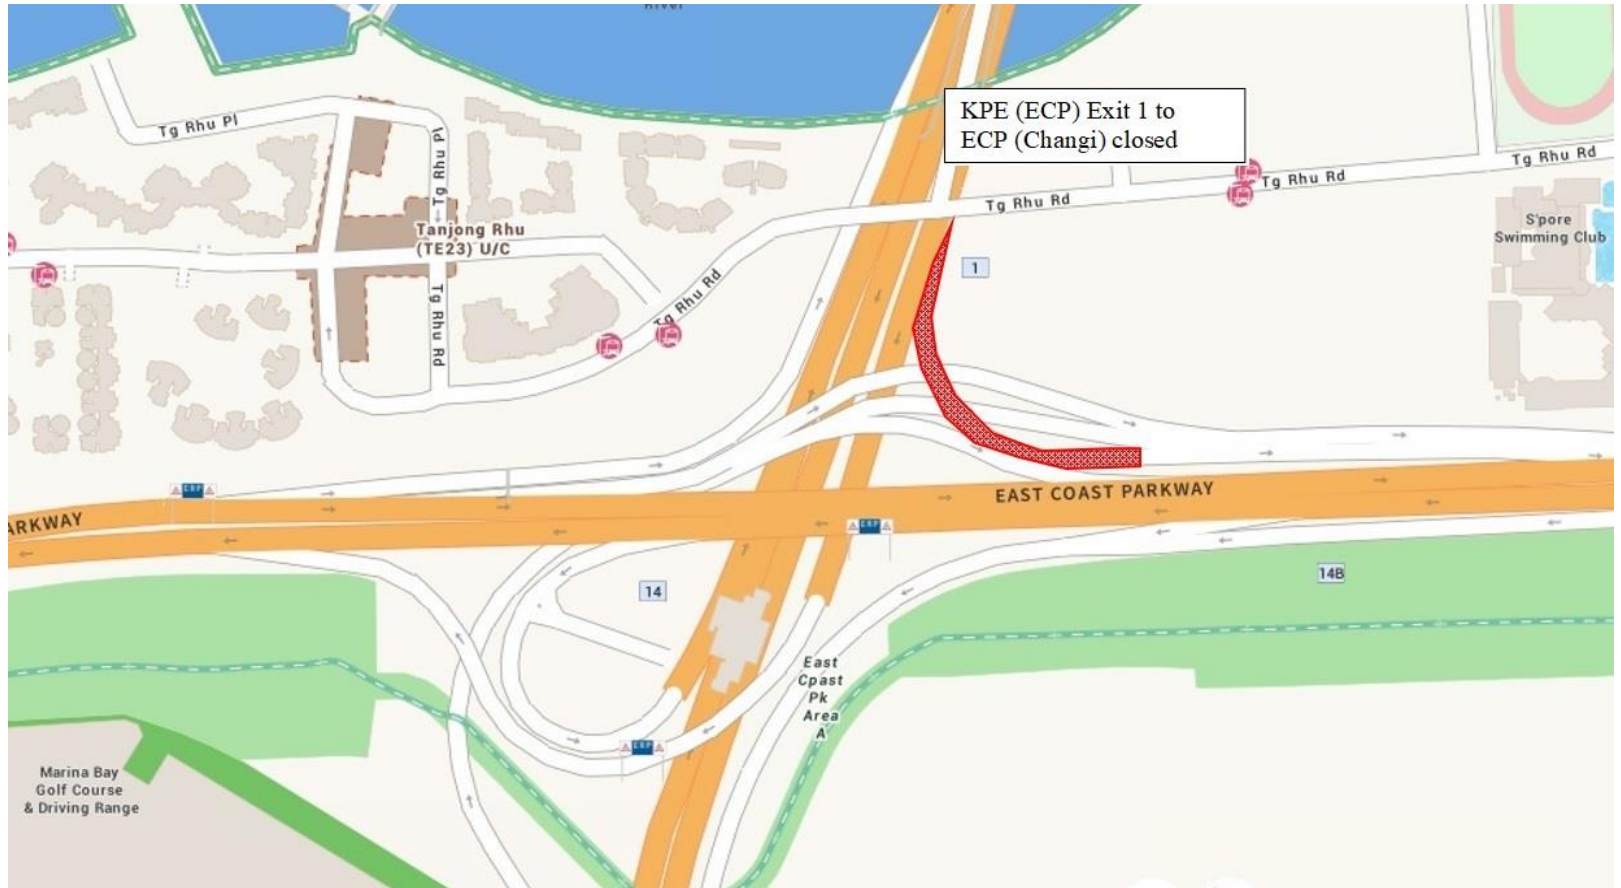

**1 September 2021**  
**12.00am to 05.00am**

**7 September 2021**  
**12.00am to 05.00am**

**13 September 2021 and 14 September 2021**  
**12.00am to 05.00am**

Northbound – after Exit 5 Fort Road/ ECP (Changi) or Fort Road/ ECP

Southbound – from Tampines Road at Exit 9A to ECP Changi

**17 September 2021**  
**12.00am to 05.00am**

**18 September 2021**  
**12.00am to 05.00am**

**18 September 2021**  
**12.00am to 05.00am**

**18 September 2021**  
**12.00am to 05.00am**

**21 September 2021**  
**12.00am to 05.00am**

**27 September 2021**  
**12.00am to 05.00am**

**28 September 2021**  
**12.00am to 05.00am**

**29 September 2021**  
**12.00am to 05.00am**