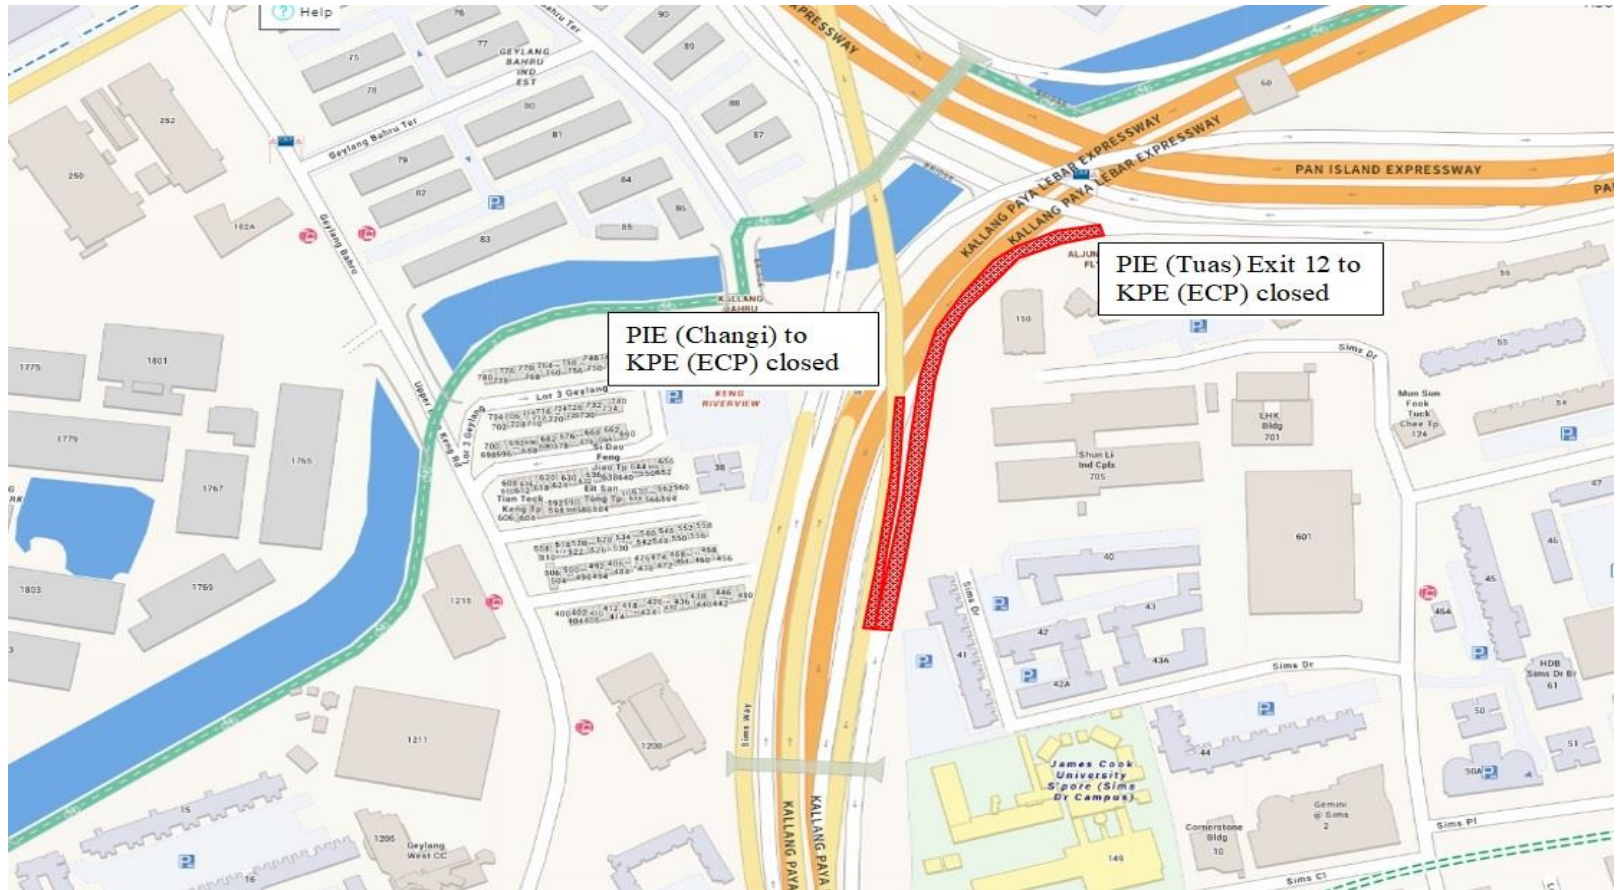

**1 September 2021**  
**12.00am to 05.00am**

**7 September 2021**  
**12.00am to 05.00am**

**13 September 2021 and 14 September 2021**  
**12.00am to 05.00am**

Northbound – after Exit 5 Fort Road/ ECP (Changi) or Fort Road/ ECP

Southbound – from Tampines Road at Exit 9A to ECP Changi

**17 September 2021**  
**12.00am to 05.00am**

**18 September 2021**  
**12.00am to 05.00am**

**18 September 2021**  
**12.00am to 05.00am**

**18 September 2021**  
**12.00am to 05.00am**

**21 September 2021**  
**12.00am to 05.00am**

**27 September 2021**  
**12.00am to 05.00am**

**28 September 2021**  
**12.00am to 05.00am**

**29 September 2021**  
**12.00am to 05.00am**