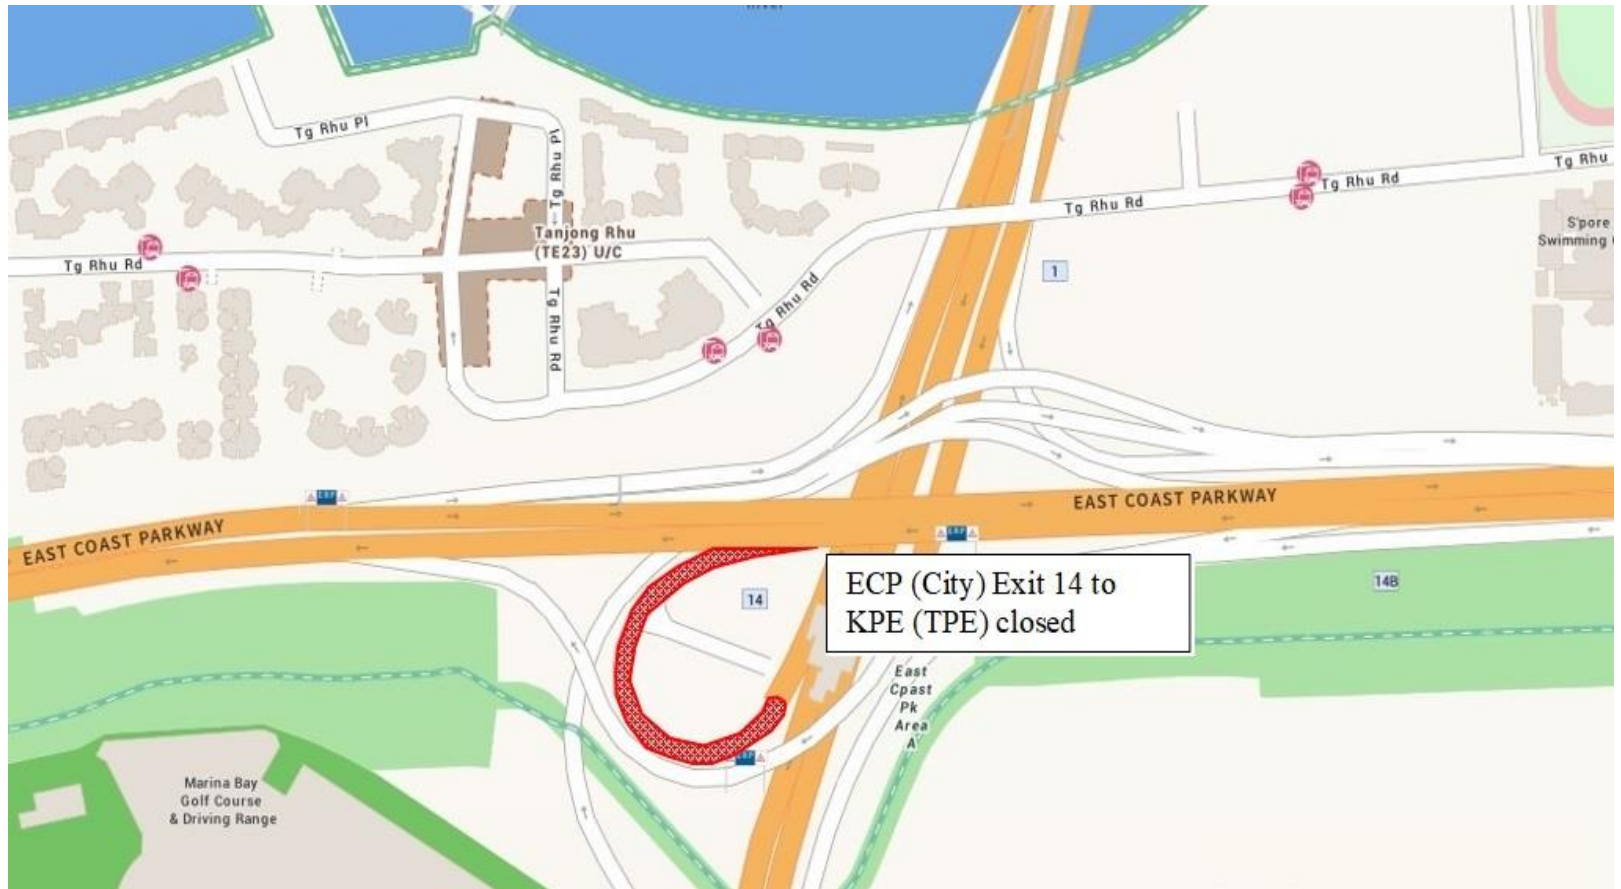

**1 September 2021**  
**12.00am to 05.00am**

**7 September 2021**  
**12.00am to 05.00am**

**13 September 2021 and 14 September 2021**  
**12.00am to 05.00am**

Northbound – after Exit 5 Fort Road/ ECP (Changi) or Fort Road/ ECP

Southbound – from Tampines Road at Exit 9A to ECP Changi

**17 September 2021**  
**12.00am to 05.00am**

**18 September 2021**  
**12.00am to 05.00am**

**18 September 2021**  
**12.00am to 05.00am**

**18 September 2021**  
**12.00am to 05.00am**

**21 September 2021**  
**12.00am to 05.00am**

**27 September 2021**  
**12.00am to 05.00am**

**28 September 2021**  
**12.00am to 05.00am**

**29 September 2021**  
**12.00am to 05.00am**