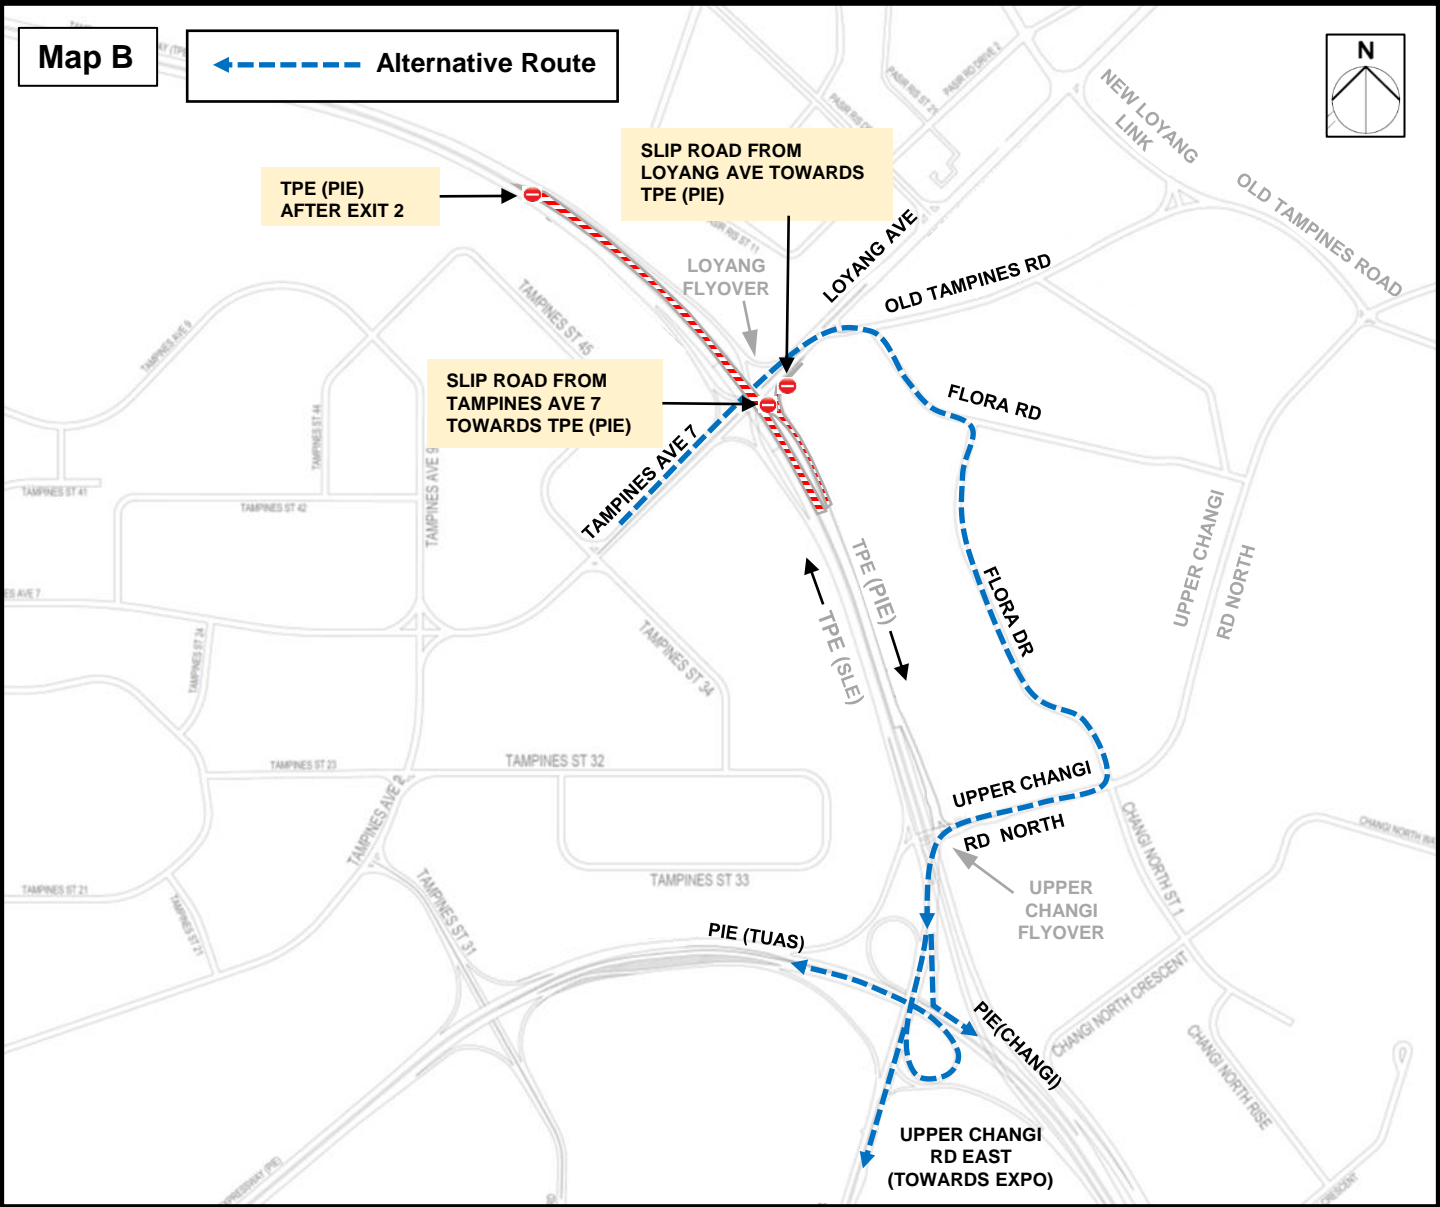

19 August 2022, 21 August 2022, 26 August 2022, 30 August 2022 and 31 August 2022
12.30am to 05.30am

Map A

← Alternative Route

**19 August 2022, 21 August 2022, 26 August 2022, 30 August 2022 and 31 August 2022
12.30am to 05.30am**

Map B

← Alternative Route

TPE (PIE)
AFTER EXIT 2

SLIP ROAD FROM
LOYANG AVE TOWARDS
TPE (PIE)

SLIP ROAD FROM
TAMPINES AVE 7
TOWARDS TPE (PIE)

PIE (TUAS)

UPPER CHANGI
RD NORTH

UPPER
CHANGI
FLYOVER

PIE (CHANGI)

UPPER CHANGI
RD EAST
(TOWARDS EXPO)

**19 August 2022, 21 August 2022, 26 August 2022, 30 August 2022 and 31 August 2022
12.30am to 05.30am**

Map C

← Alternative Route