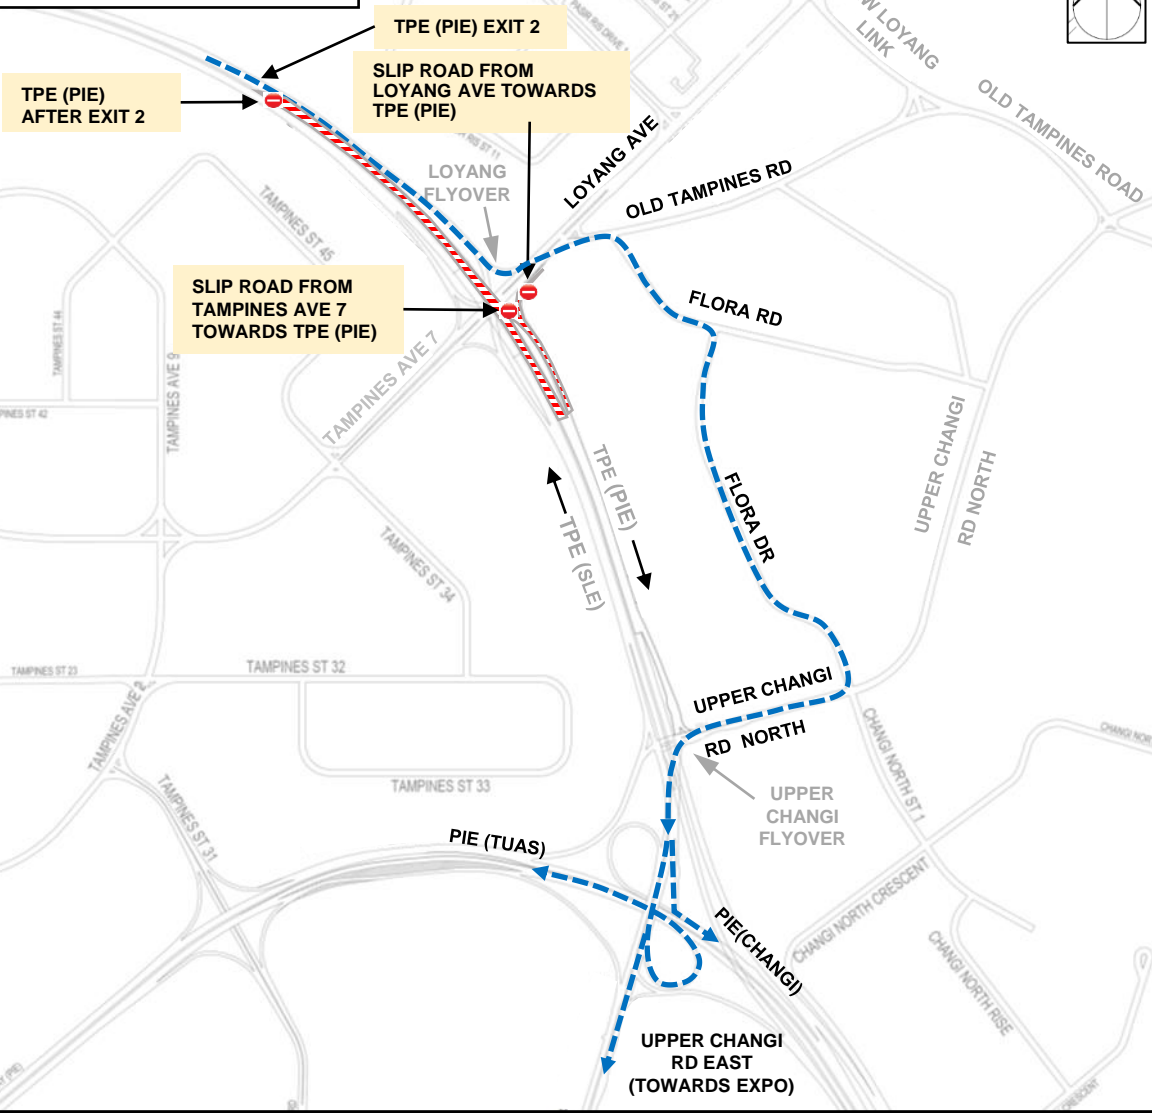

19 August 2022, 21 August 2022, 26 August 2022, 30 August 2022 and 31 August 2022
12.30am to 05.30am

Map A

← Alternative Route

**19 August 2022, 21 August 2022, 26 August 2022, 30 August 2022 and 31 August 2022
12.30am to 05.30am**

Map B

← Alternative Route

TPE (PIE)
AFTER EXIT 2

SLIP ROAD FROM
LOYANG AVE TOWARDS
TPE (PIE)

SLIP ROAD FROM
TAMPINES AVE 7
TOWARDS TPE (PIE)

PIE (TUAS)

UPPER CHANGI
RD NORTH

UPPER
CHANGI
FLYOVER

PIE (CHANGI)

UPPER CHANGI
RD EAST
(TOWARDS EXPO)

**19 August 2022, 21 August 2022, 26 August 2022, 30 August 2022 and 31 August 2022
12.30am to 05.30am**

Map C

← Alternative Route