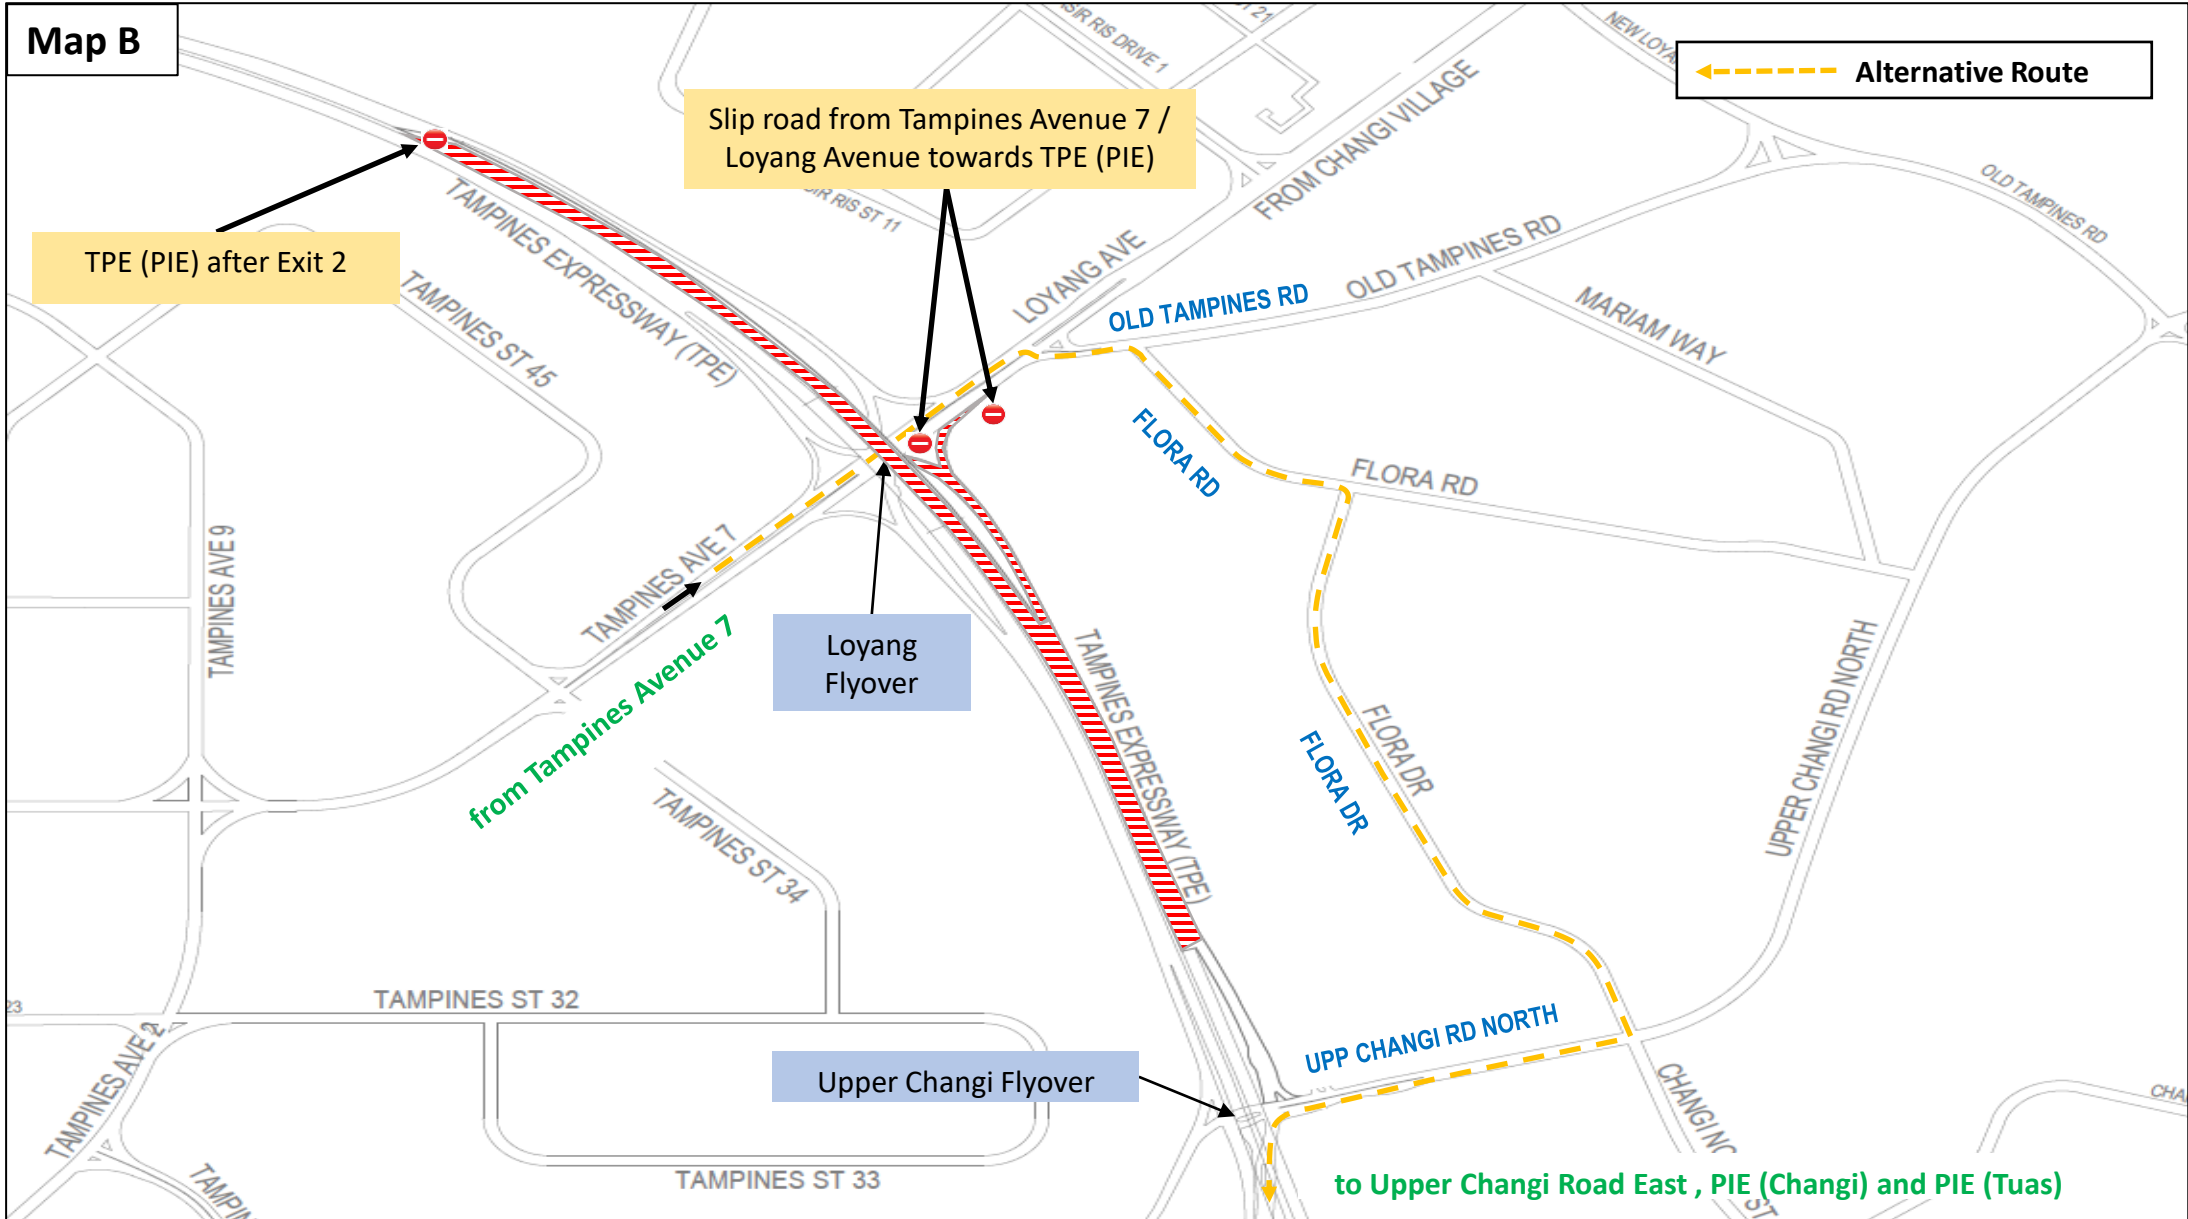

28 May 2022

12.30am to 05.00am

Map A

28 May 2022

12.30am to 05.00am

Map B

← - - - - Alternative Route

Slip road from Tampines Avenue 7 /  
Loyang Avenue towards TPE (PIE)

TPE (PIE) after Exit 2

from Tampines Avenue 7

Loyang Flyover

Upper Changi Flyover

to Upper Changi Road East, PIE (Changi) and PIE (Tuas)

28 May 2022

12.30am to 05.00am

Map C