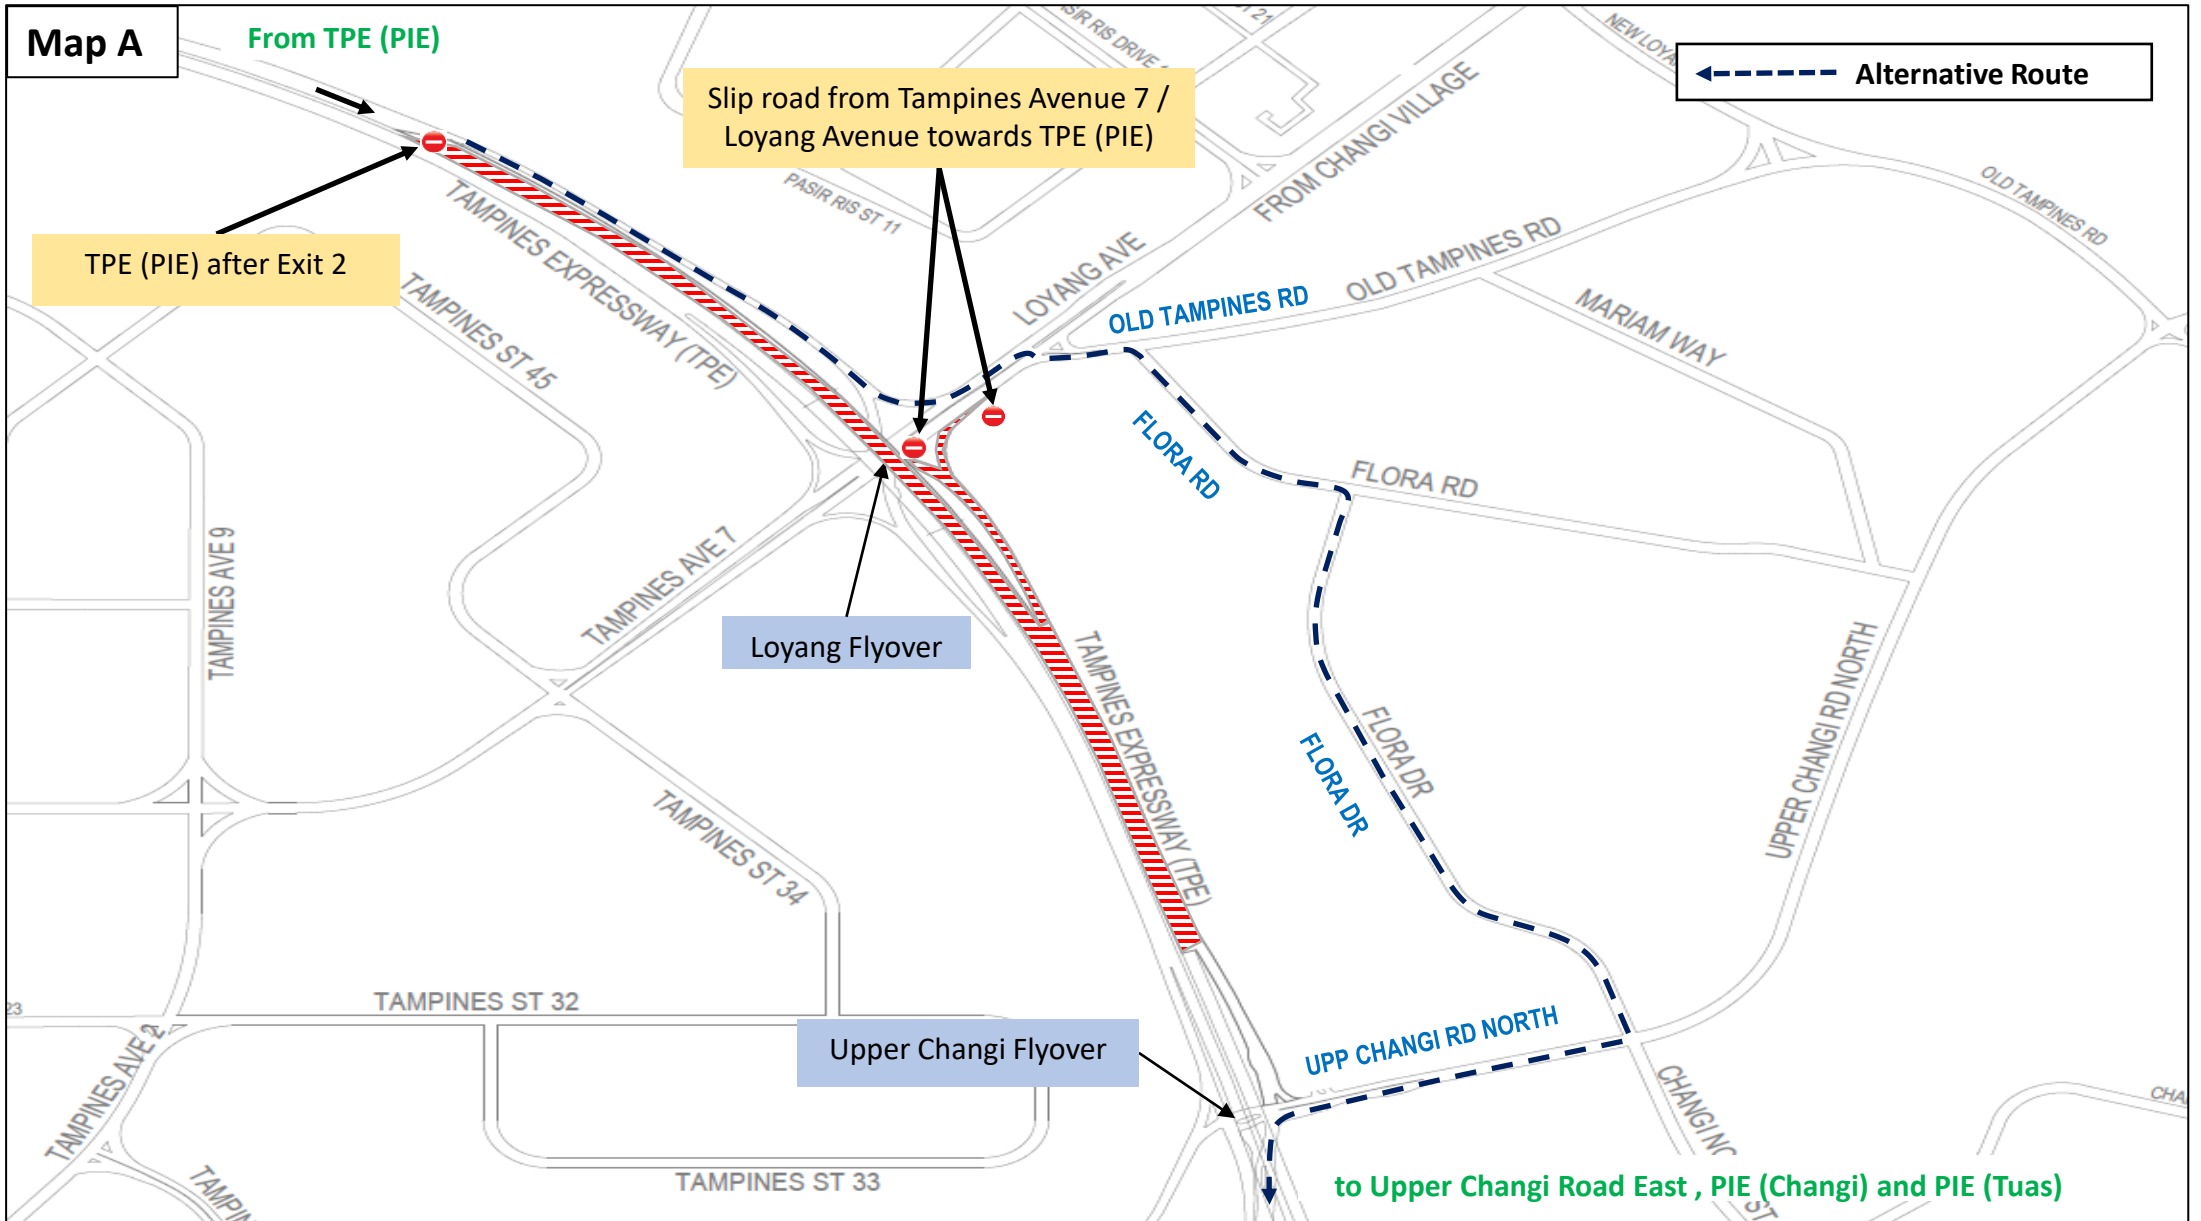

28 May 2022

12.30am to 05.00am

Map A

28 May 2022

12.30am to 05.00am

Map B

← - - - - Alternative Route

Slip road from Tampines Avenue 7 /  
Loyang Avenue towards TPE (PIE)

TPE (PIE) after Exit 2

from Tampines Avenue 7

Loyang Flyover

Upper Changi Flyover

to Upper Changi Road East, PIE (Changi) and PIE (Tuas)

28 May 2022

12.30am to 05.00am

Map C