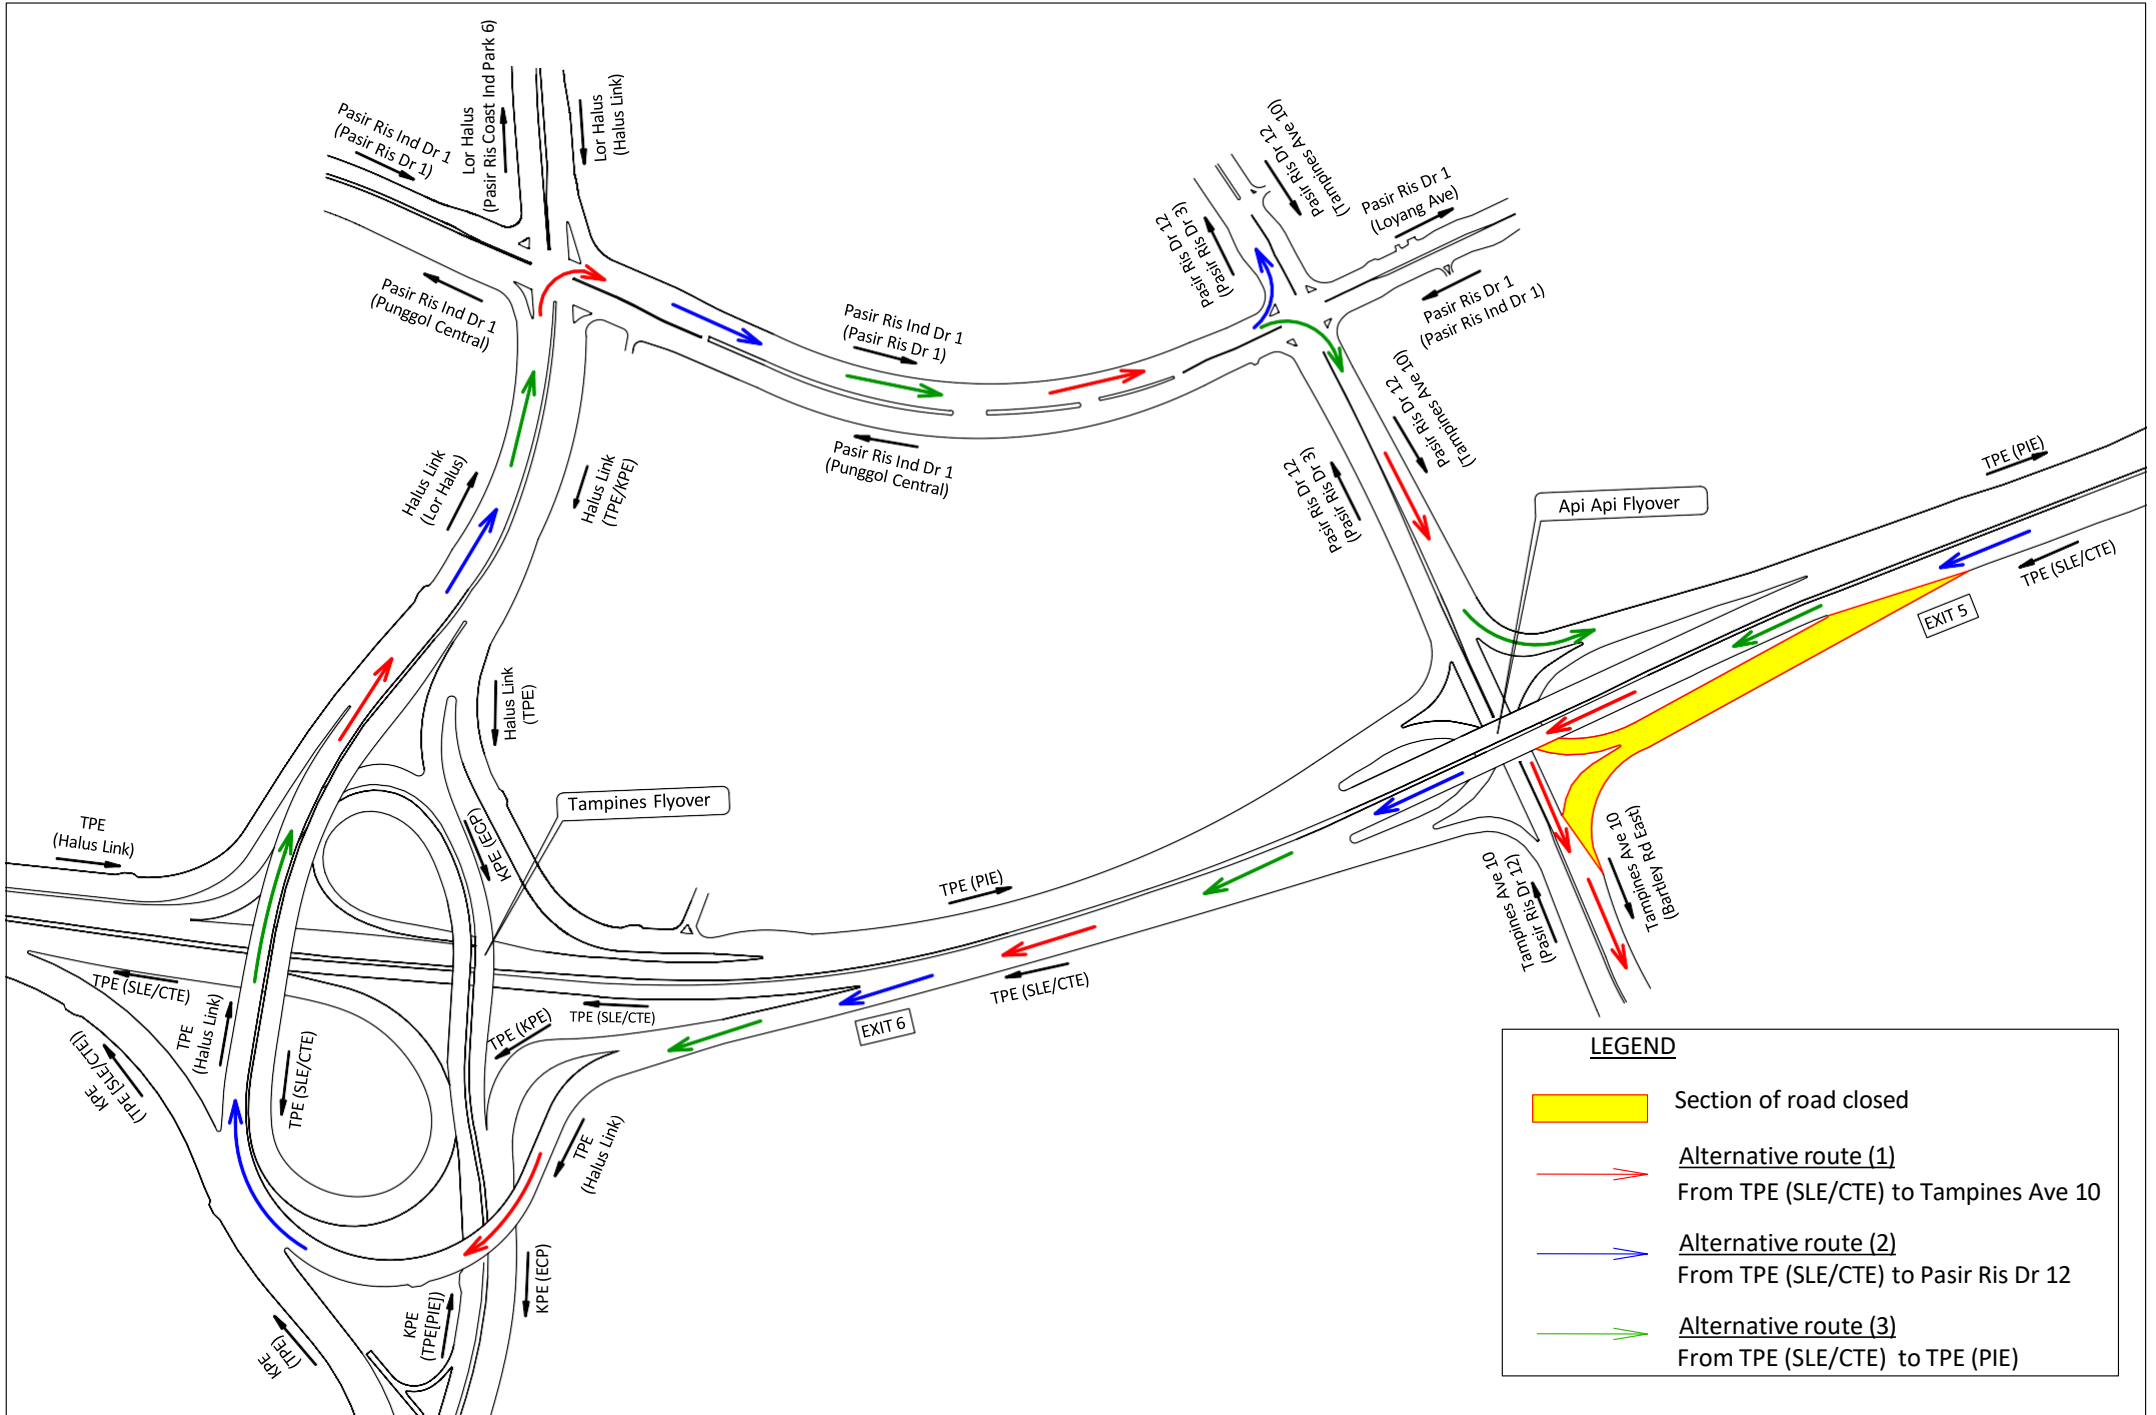

3 May 2024 to 4 May 2024

01.00am to 05.00am (daily)

LEGEND

-  Section of road closed
-  Alternative route (1)
From TPE (SLE/CTE) to Tampines Ave 10
-  Alternative route (2)
From TPE (SLE/CTE) to Pasir Ris Dr 12
-  Alternative route (3)
From TPE (SLE/CTE) to TPE (PIE)