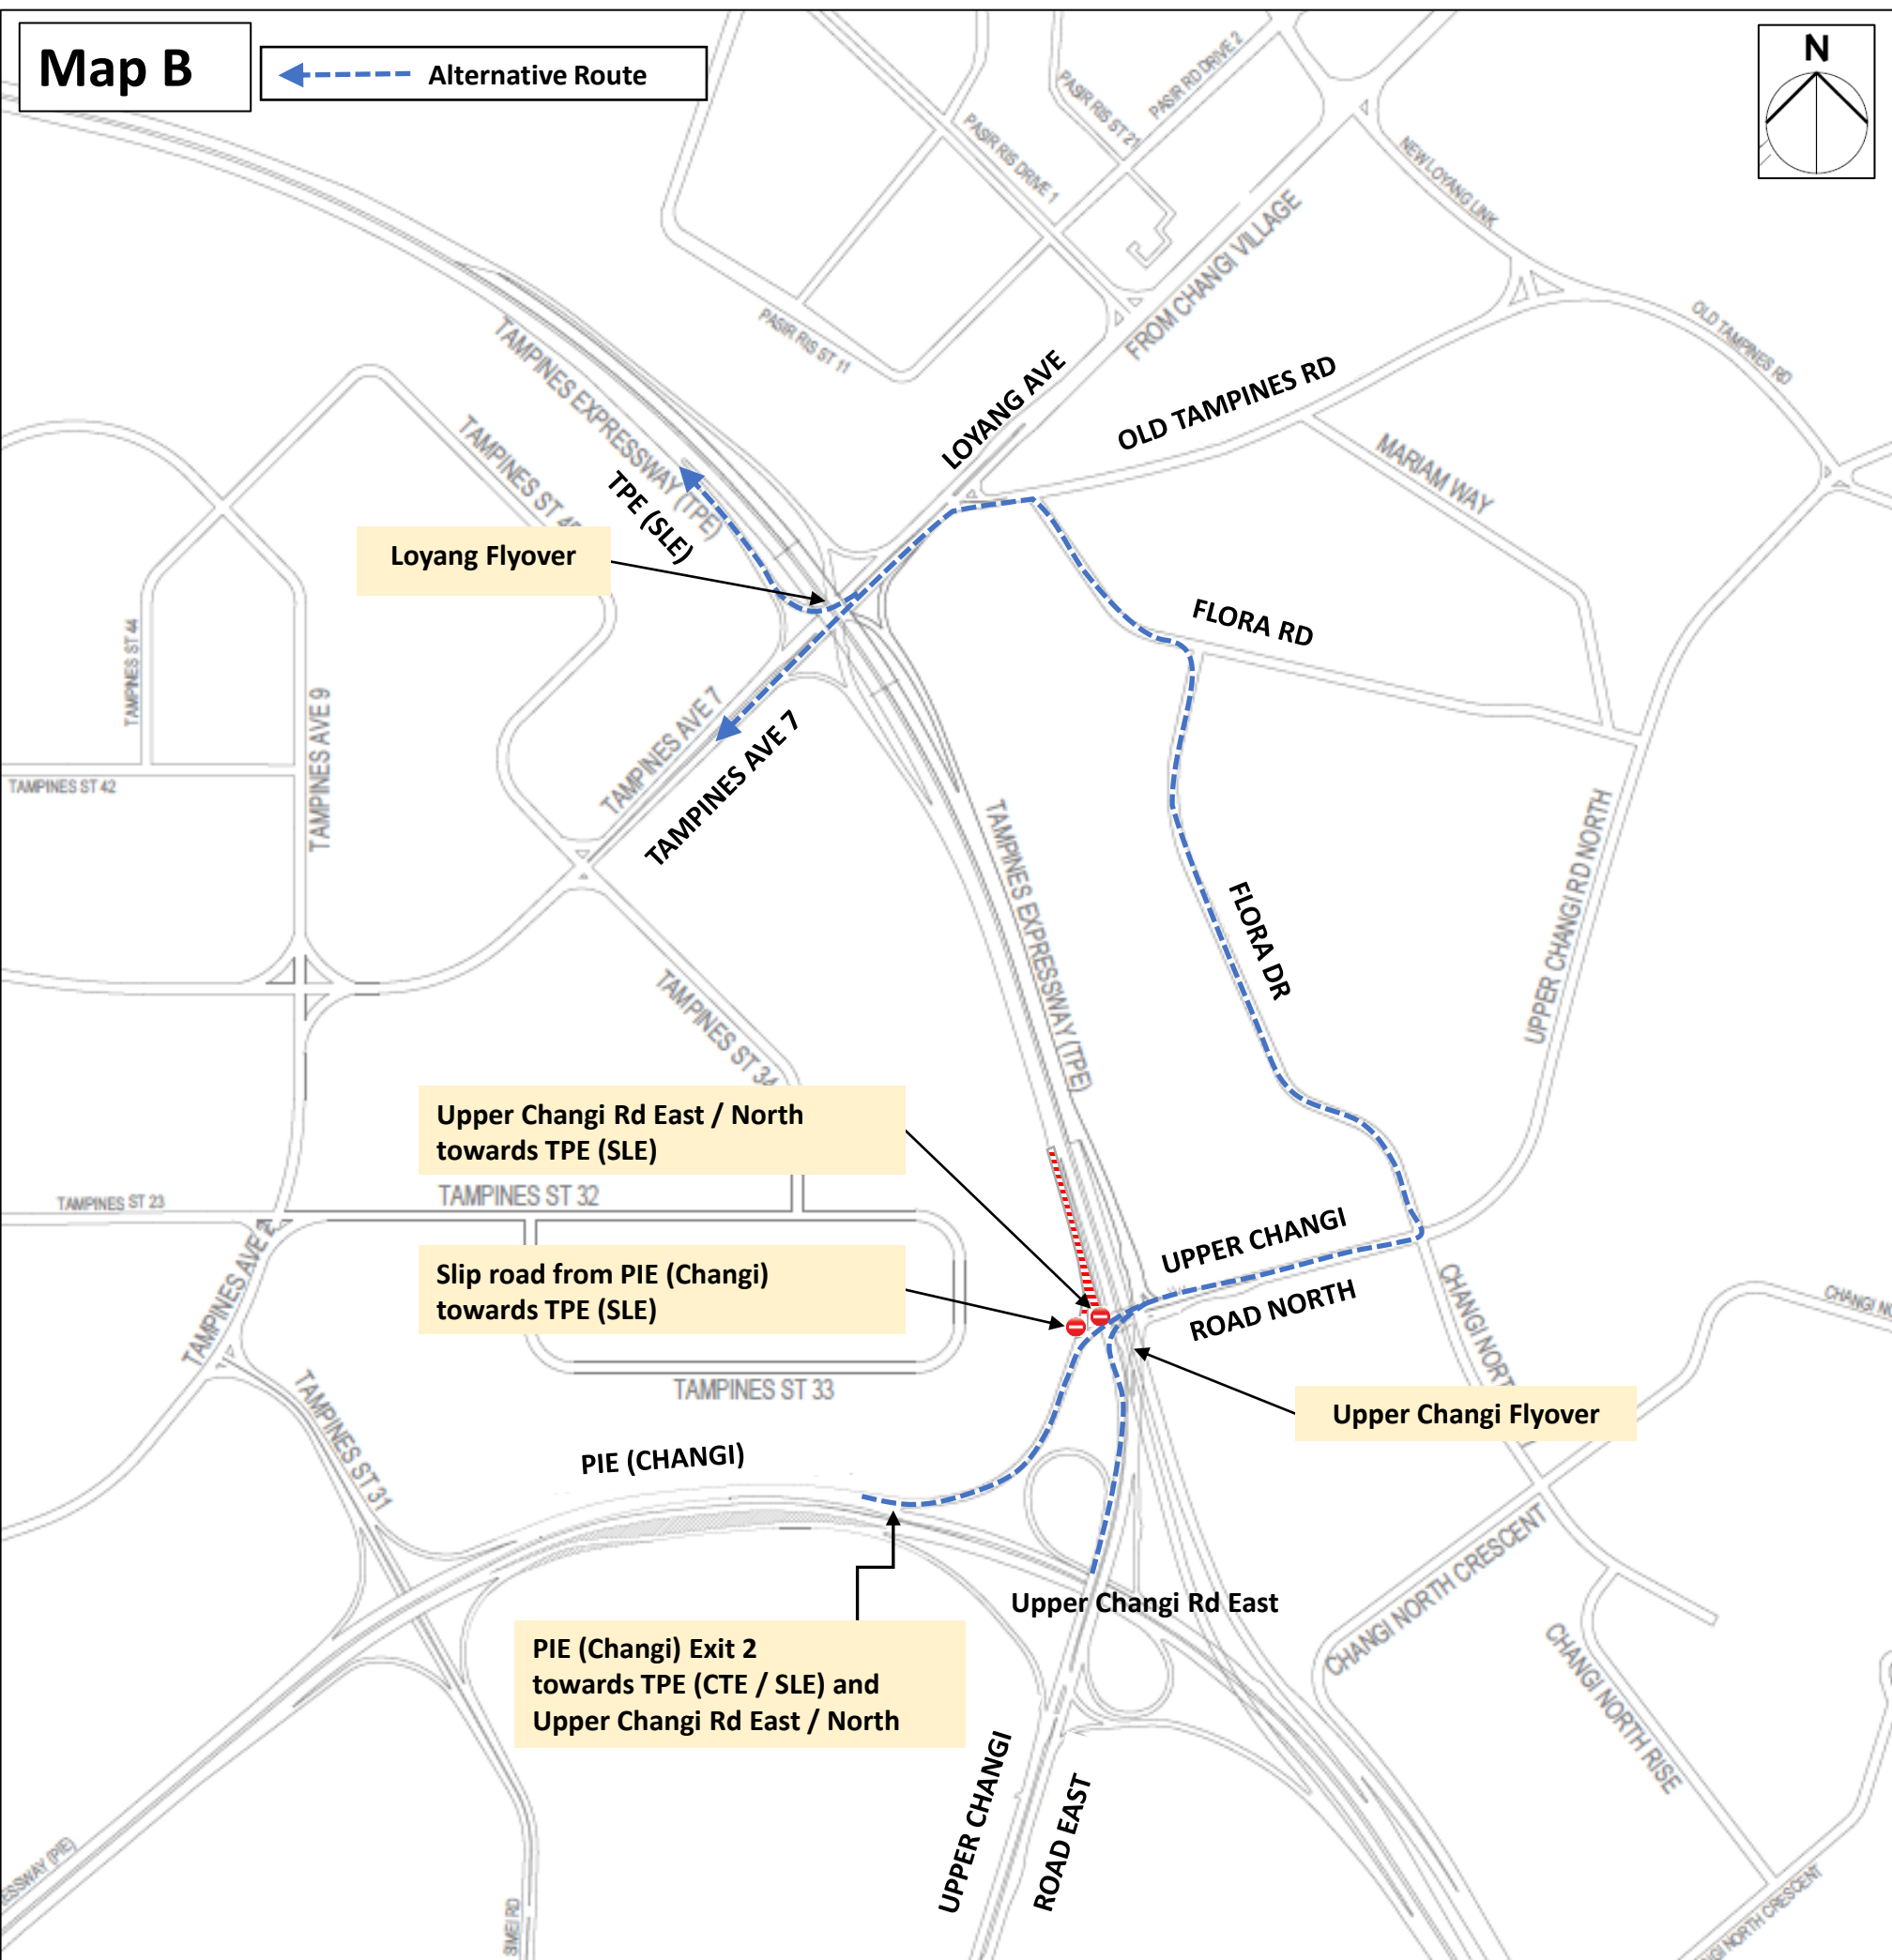

5 July 2022
12.00am to 05.00am

Map A

← Alternative Route

5 July 2022
12.00am to 05.00am

Map B

← Alternative Route

5 July 2022
12.00am to 05.00am

Map C

← Alternative Route

5 July 2022

12.00am to 05.00am

Map D

← Alternative Route