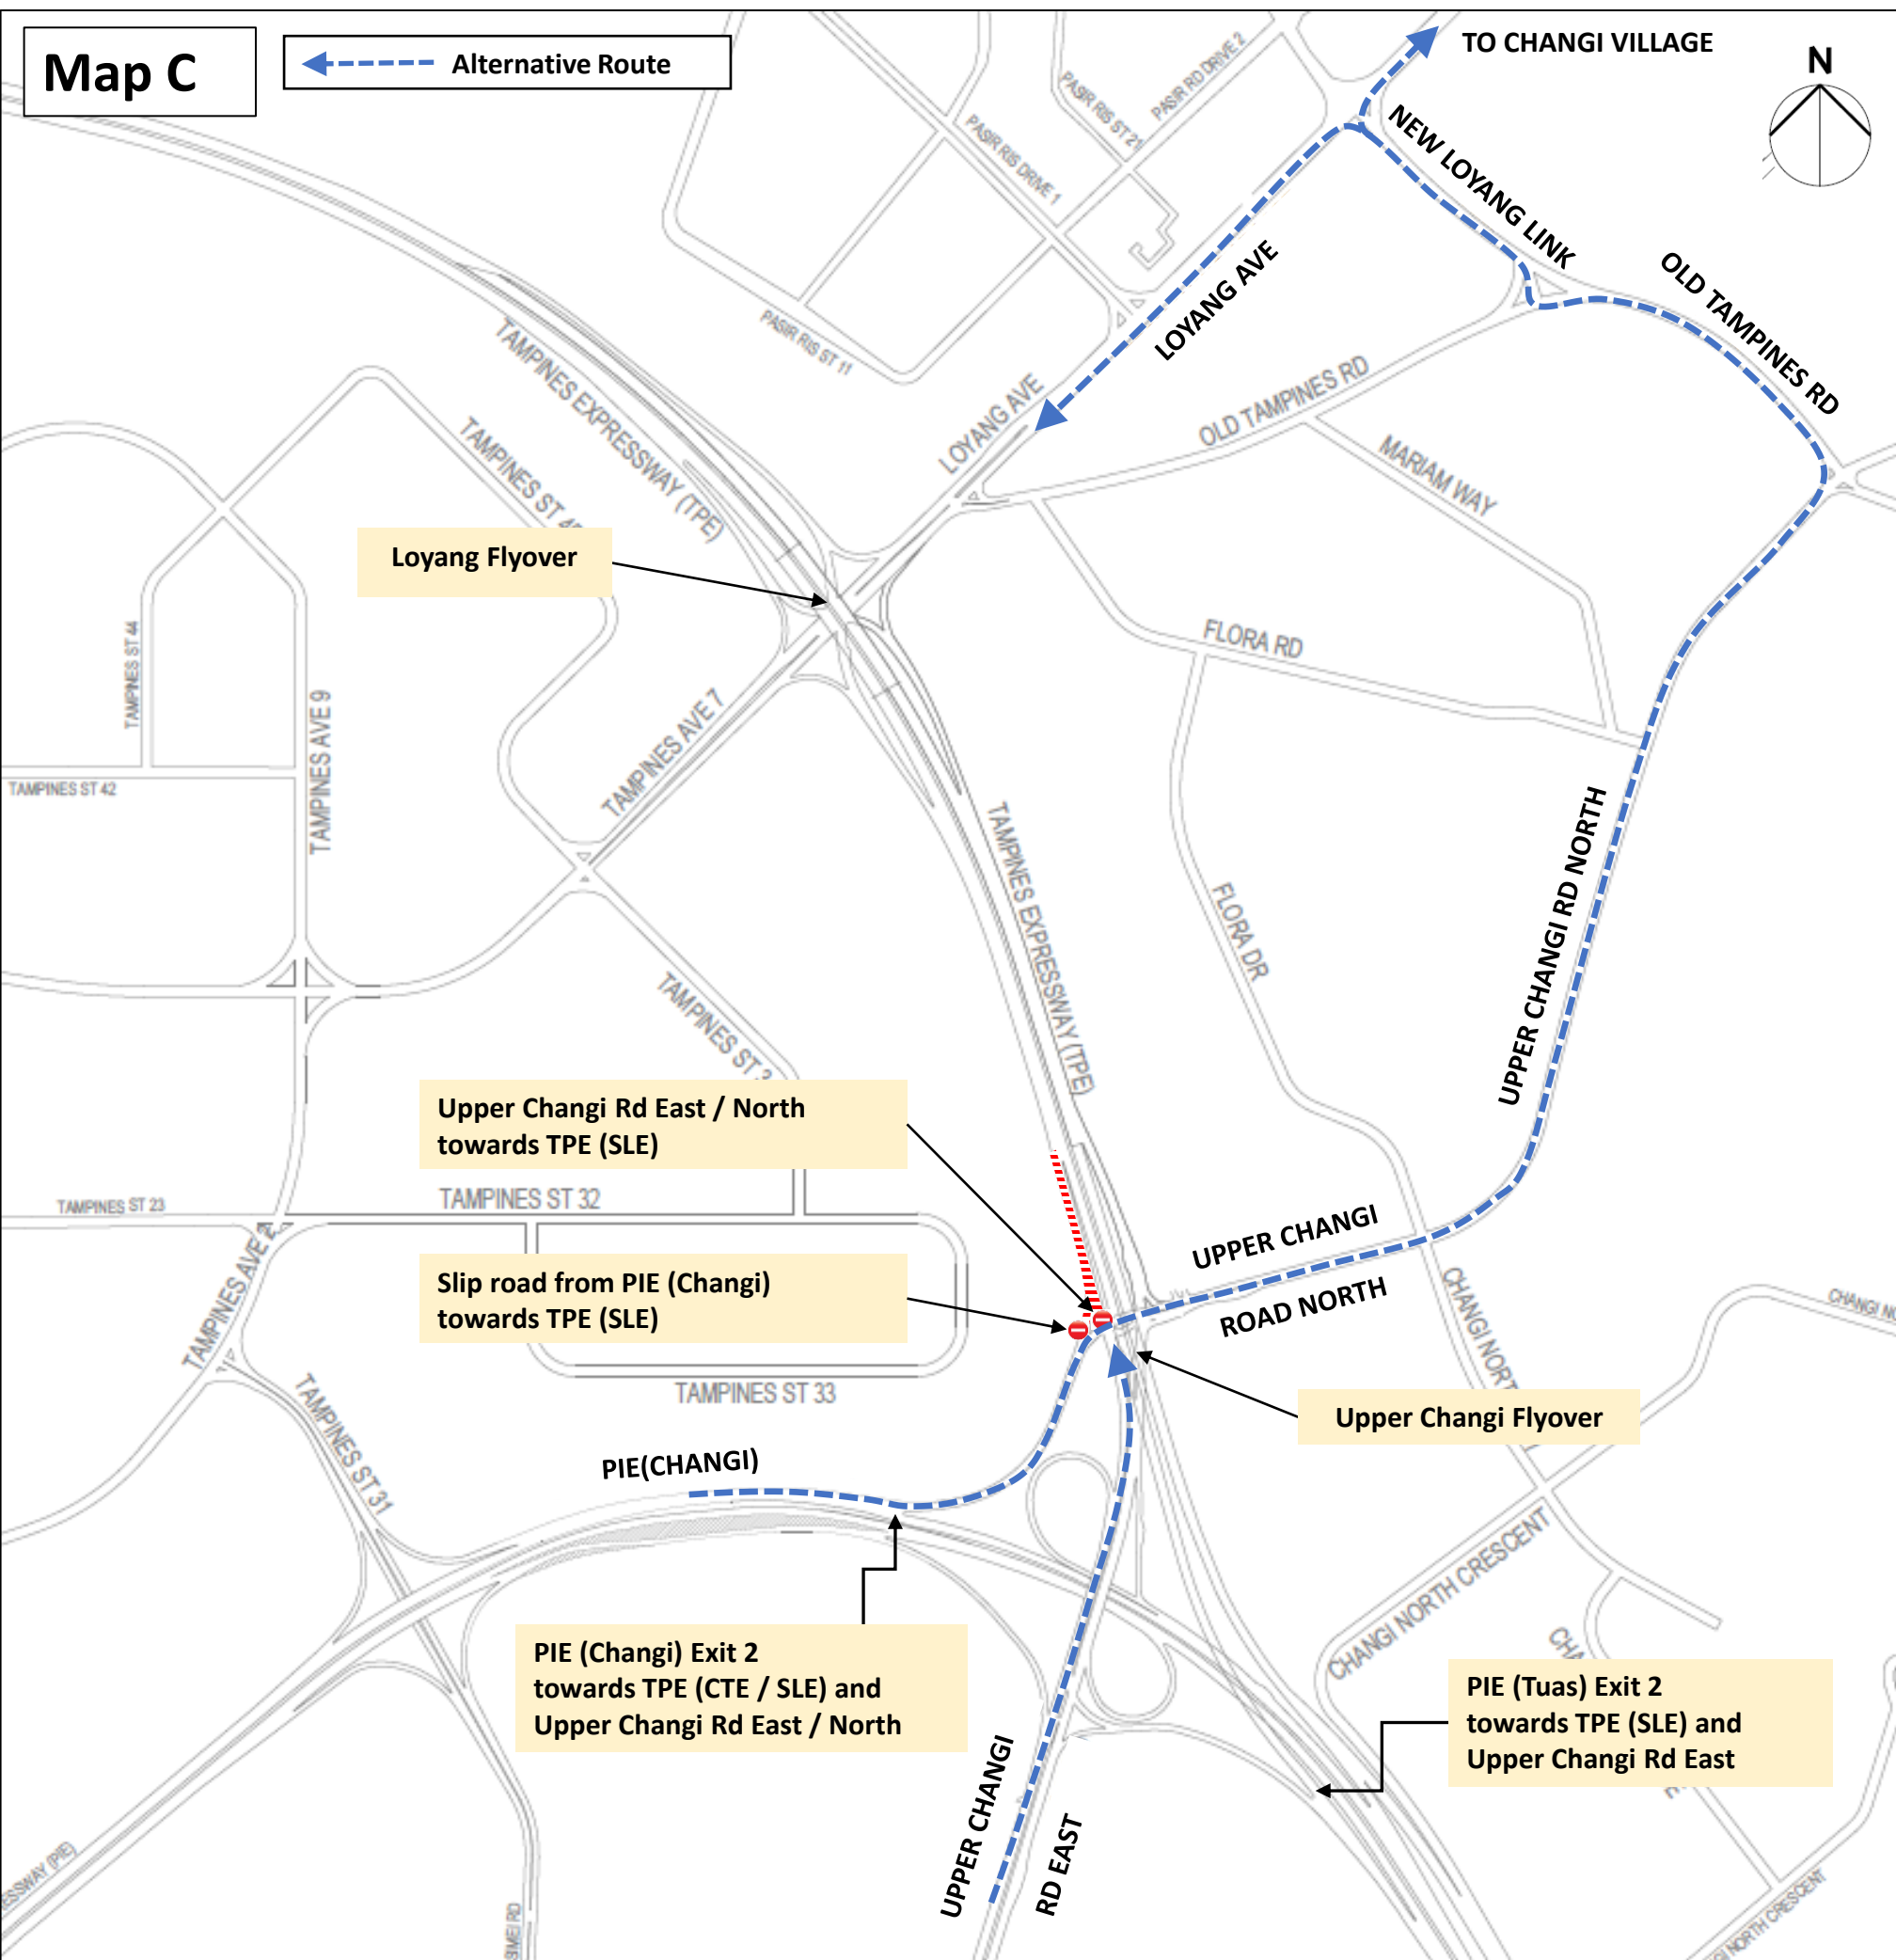

5 July 2022
12.00am to 05.00am

Map A

← Alternative Route

5 July 2022
12.00am to 05.00am

Map B

← Alternative Route

5 July 2022
12.00am to 05.00am

Map C

← Alternative Route

5 July 2022

12.00am to 05.00am

Map D

← Alternative Route