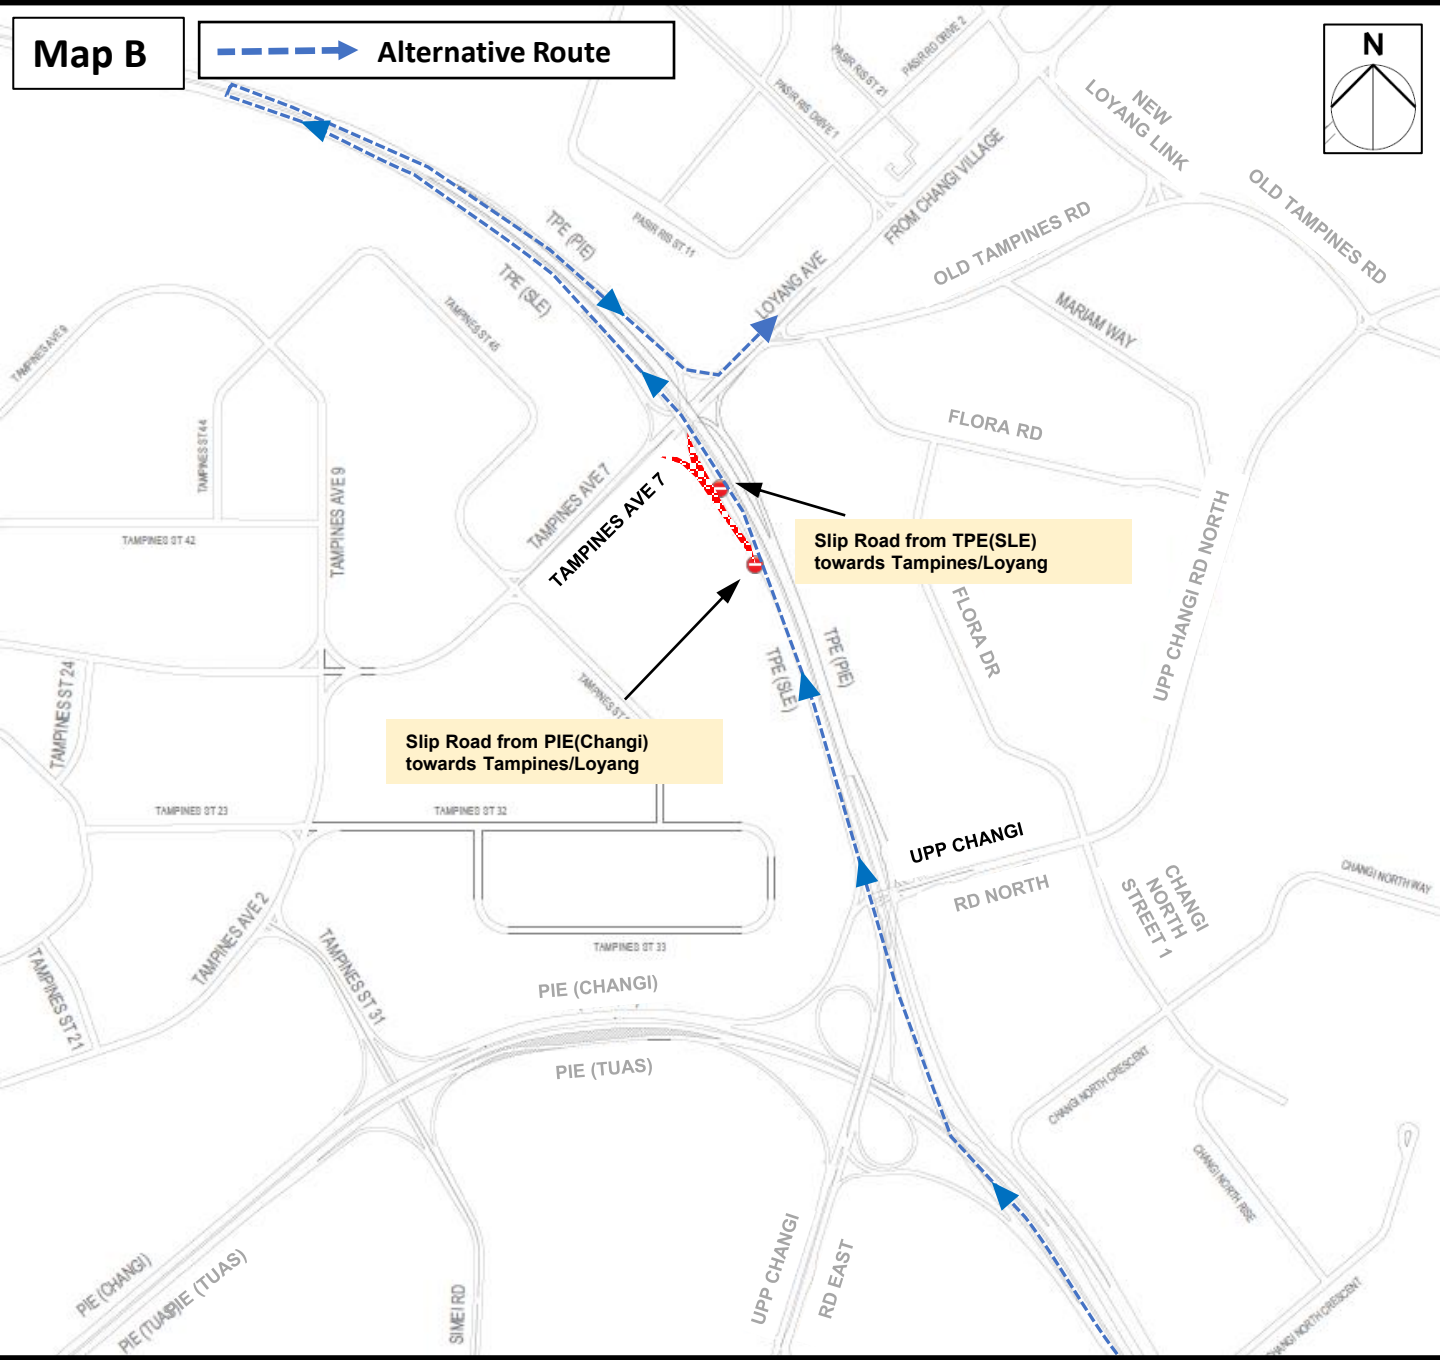

4 May 2026 to 5 May 2026, 7 May 2026, 11 May 2026, 13 May 2026, 15 May 2026,  
18 May 2026 and 20 May 2026  
10.00pm to 05.30am

4 May 2026 to 5 May 2026, 7 May 2026, 11 May 2026, 13 May 2026, 15 May 2026,  
18 May 2026 and 20 May 2026  
10.00pm to 05.30am

**Map B**

 **Alternative Route**

**Slip Road from PIE(Changi)  
towards Tampines/Loyang**

**Slip Road from TPE(SLE)  
towards Tampines/Loyang**

4 May 2026 to 5 May 2026, 7 May 2026, 11 May 2026, 13 May 2026, 15 May 2026,  
18 May 2026 and 20 May 2026  
10.00pm to 05.30am

**Map C**  **Alternative Route**