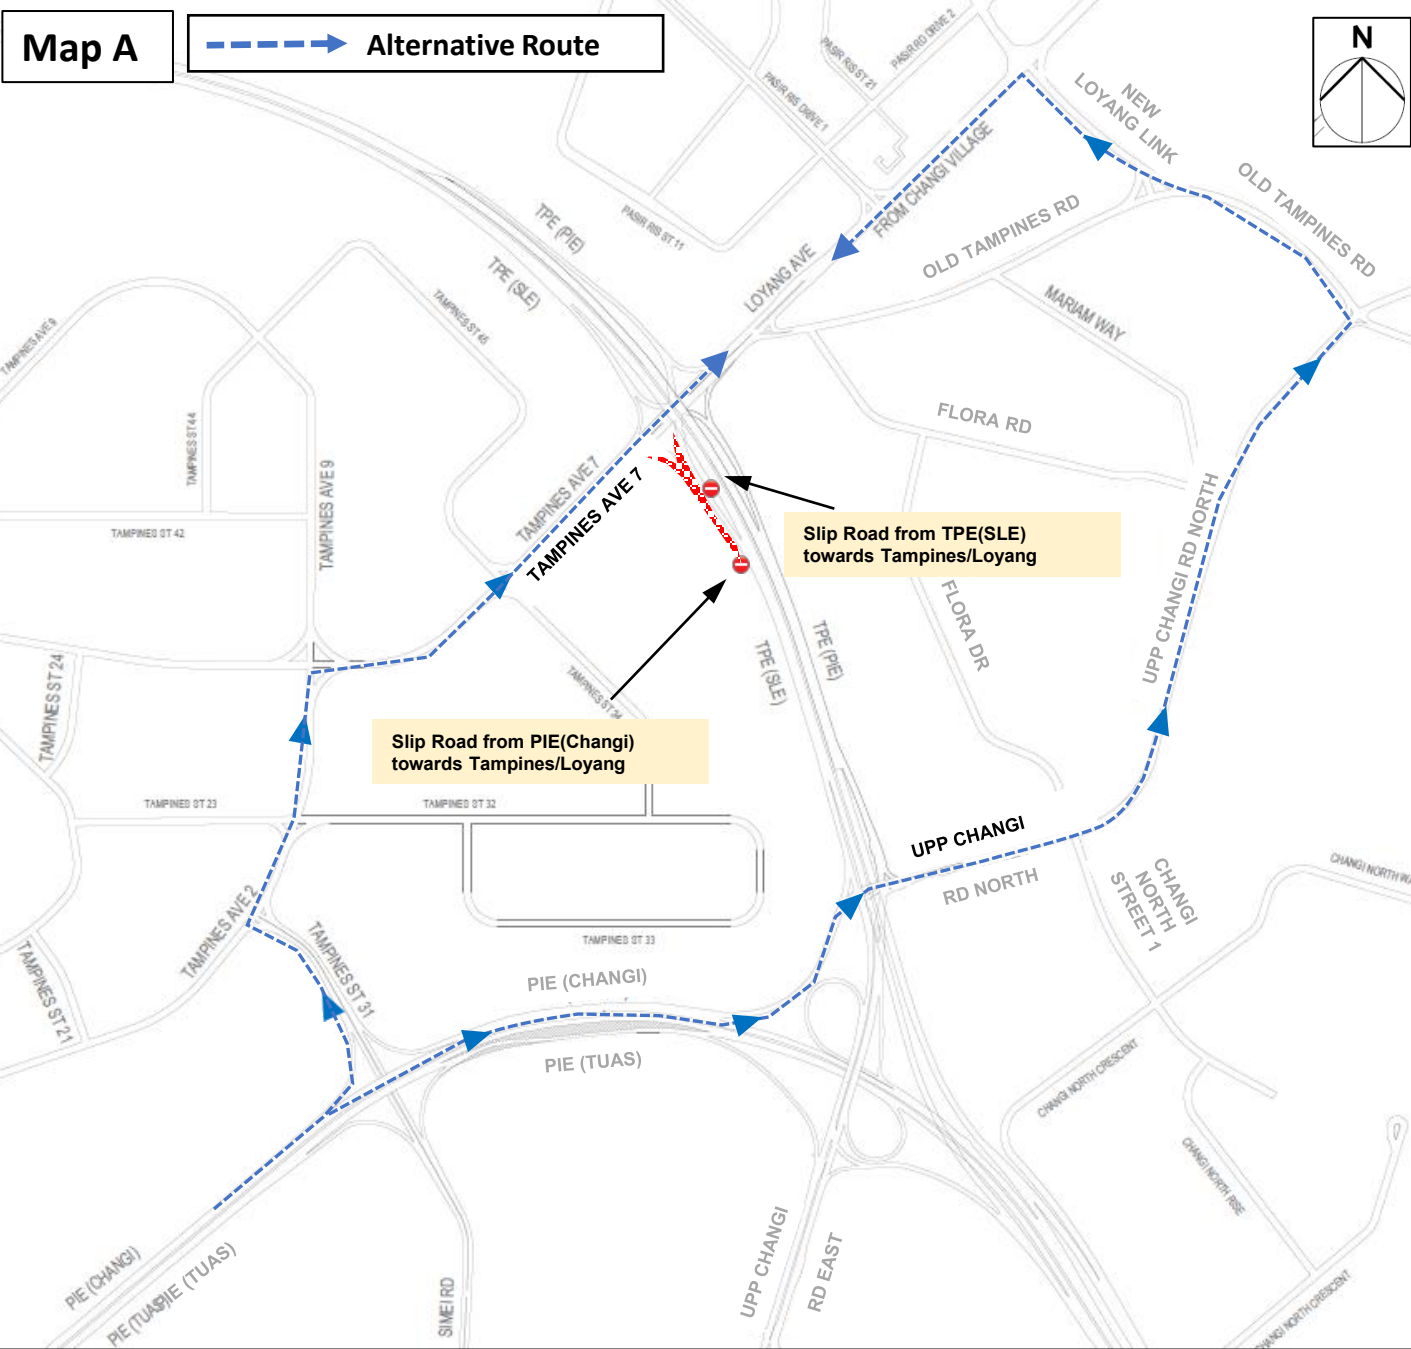

4 May 2026 to 5 May 2026, 7 May 2026, 11 May 2026, 13 May 2026, 15 May 2026,  
18 May 2026 and 20 May 2026  
10.00pm to 05.30am

4 May 2026 to 5 May 2026, 7 May 2026, 11 May 2026, 13 May 2026, 15 May 2026,  
18 May 2026 and 20 May 2026  
10.00pm to 05.30am

**Map B**

 **Alternative Route**

**Slip Road from PIE(Changi)  
towards Tampines/Loyang**

**Slip Road from TPE(SLE)  
towards Tampines/Loyang**

4 May 2026 to 5 May 2026, 7 May 2026, 11 May 2026, 13 May 2026, 15 May 2026,  
18 May 2026 and 20 May 2026  
10.00pm to 05.30am

**Map C**  **Alternative Route**