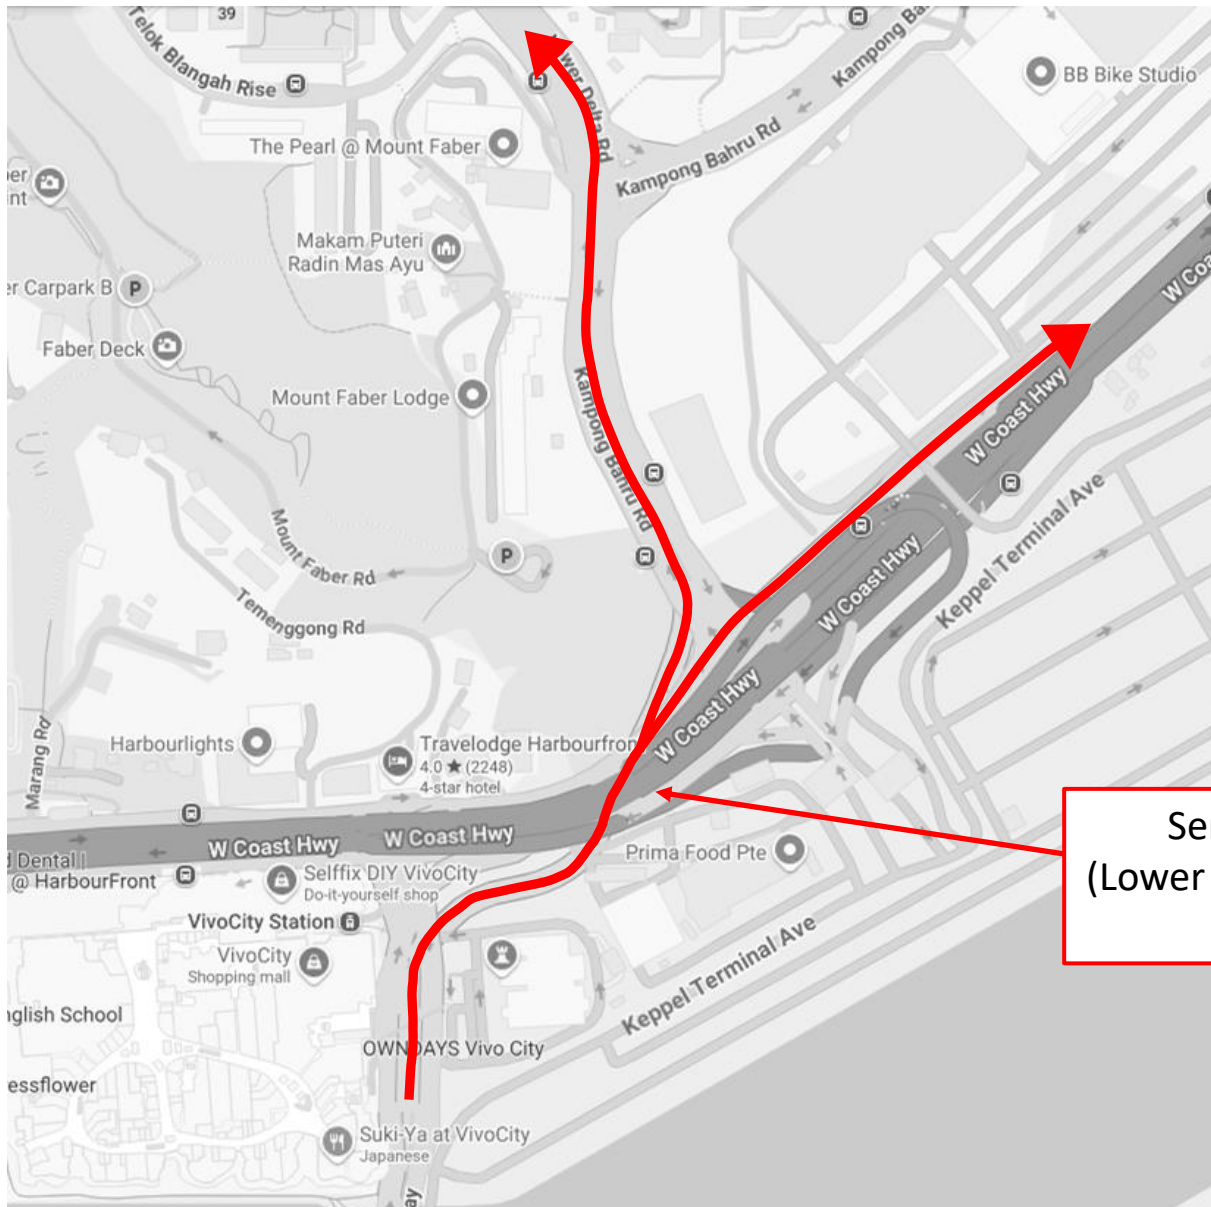

27 April 2025 to 29 April 2025

11.00pm to 06.00am (daily)

**Sentosa Gateway to SGT
(Lower Delta Rd) and SGT (Keppel
Rd) closed**