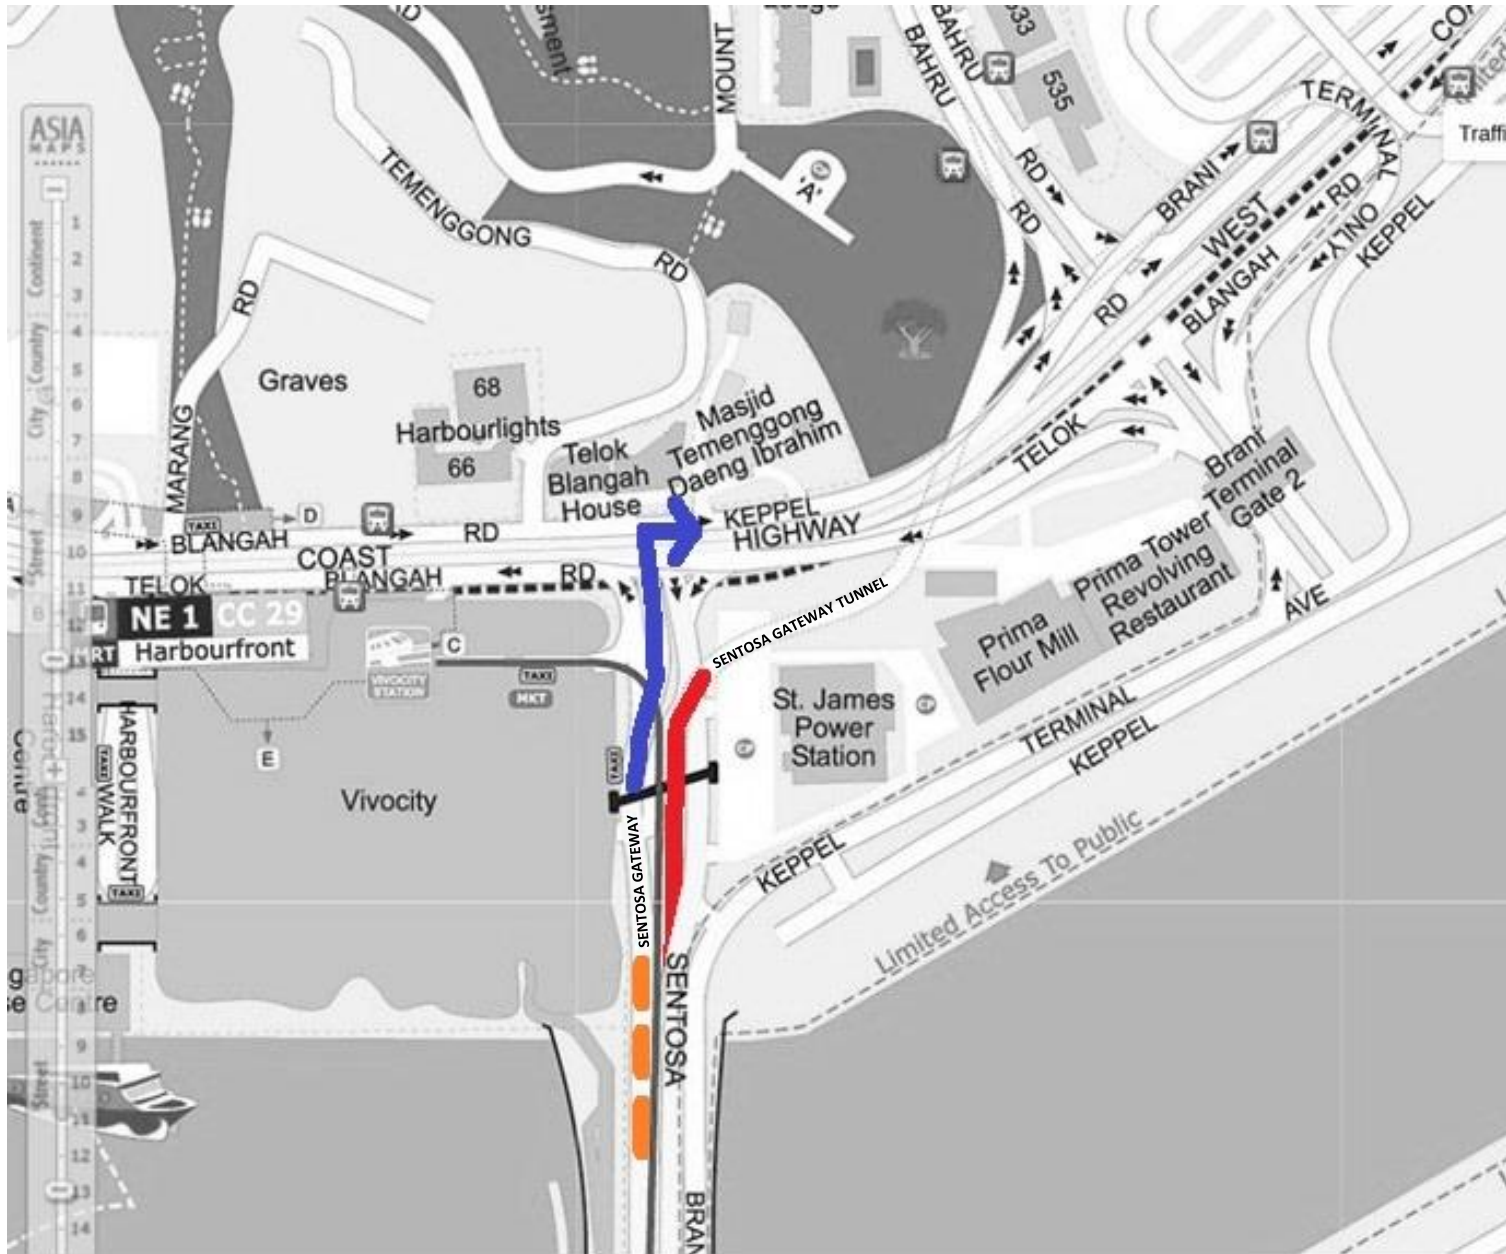

24 March 2025

12.00am to 05.00am

-  Road Closure
-  Cone Layout
-  Alternative Route