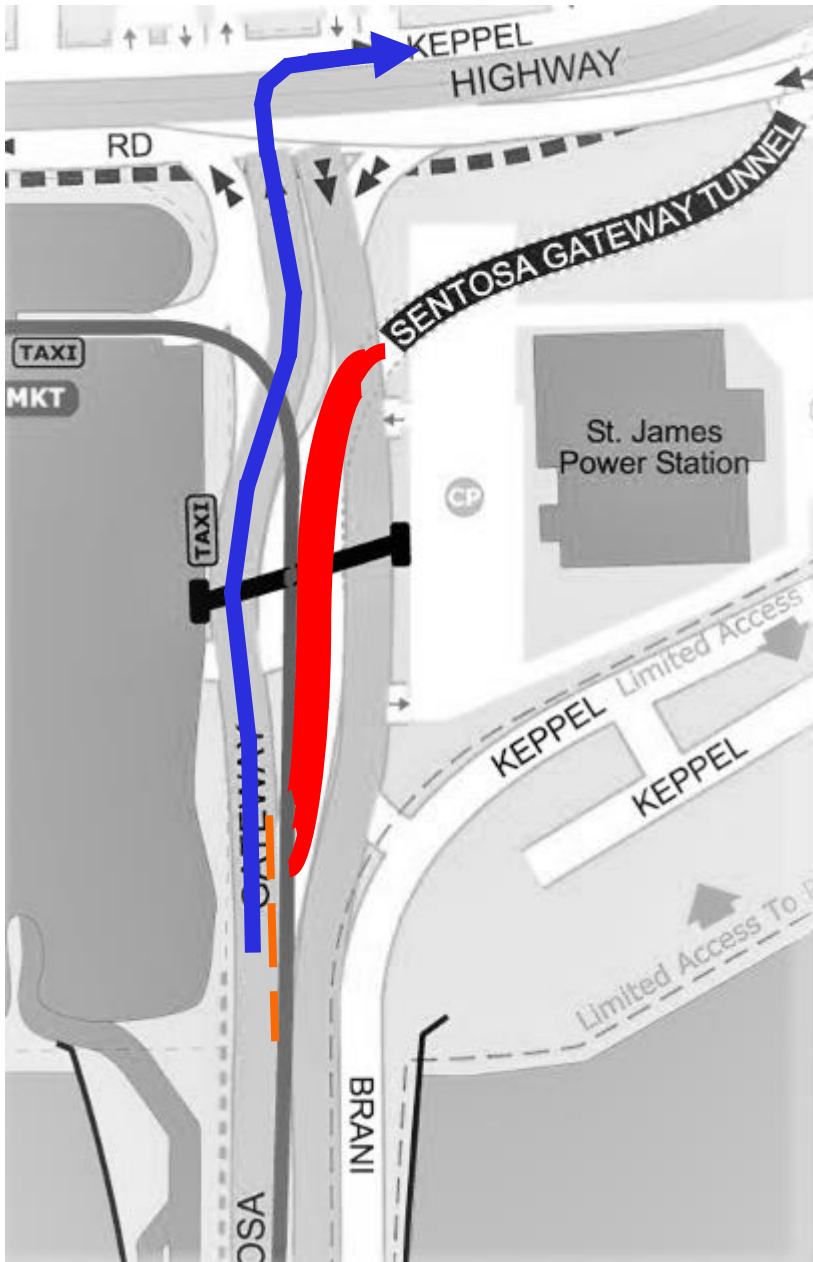

23 October 2024 to 25 October 2024
12.00am to 05.00am (daily)

-  Road Closure
-  Cone Layout
-  Alternate Route