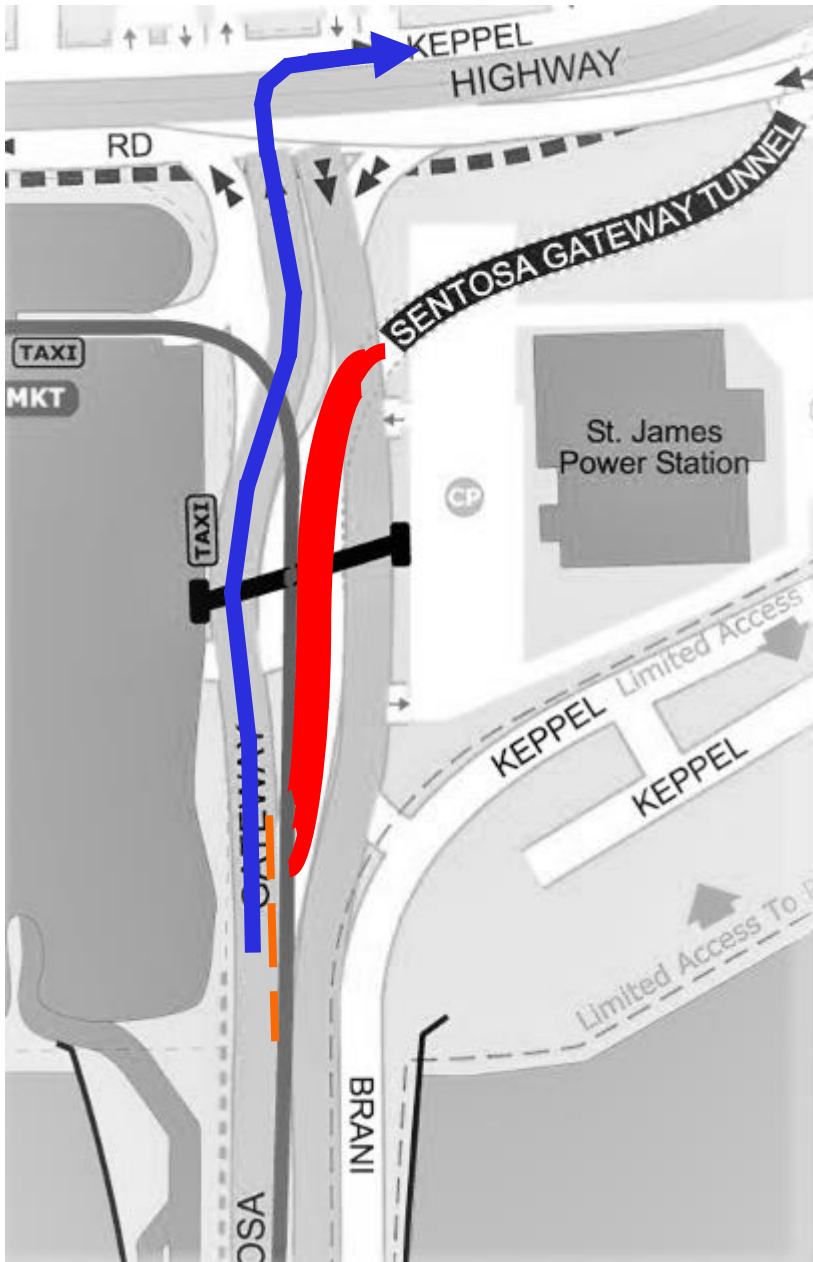

23 April 2025 to 25 April 2025
12.00am to 05.00am (daily)

-  Road Closure
-  Cone Layout
-  Alternate Route