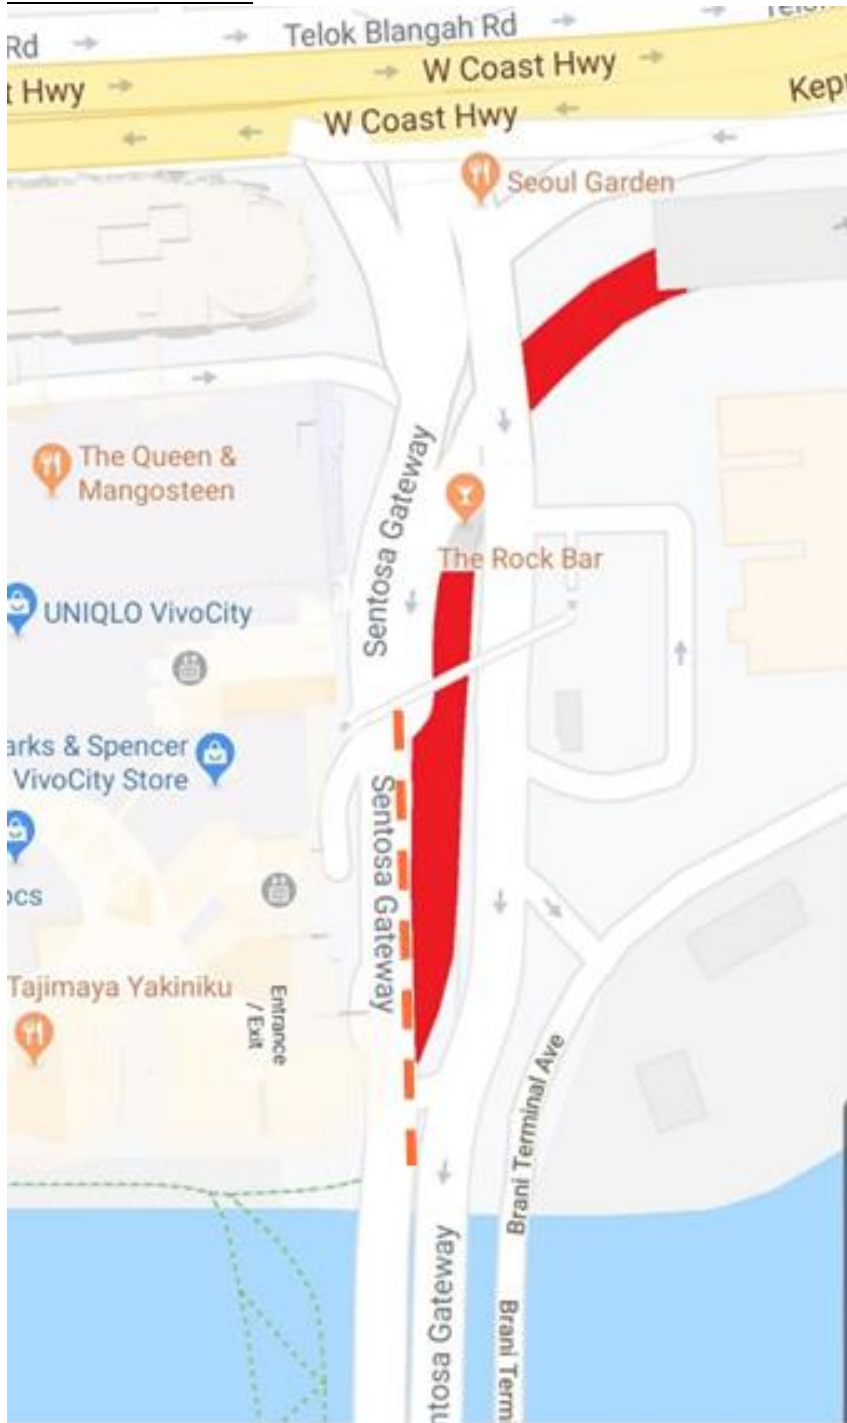

28 July 2021 to 30 July 2021
12.00am to 05.00am

- Working Area
- Traffic Cones