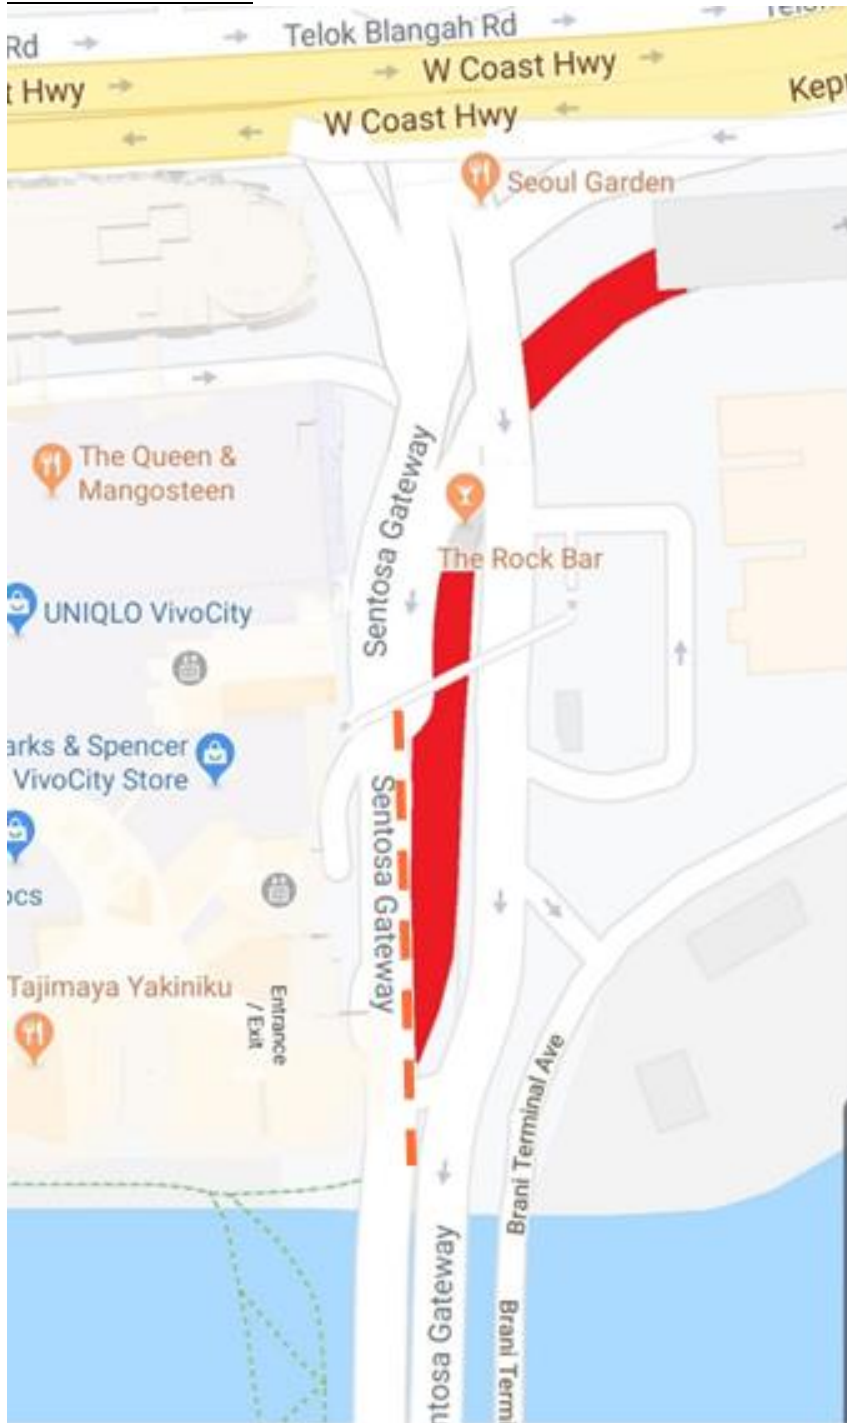

**21 September 2021 to 24 September 2021**  
**12.00am to 05.00am**

- Working Area
- Traffic Cones