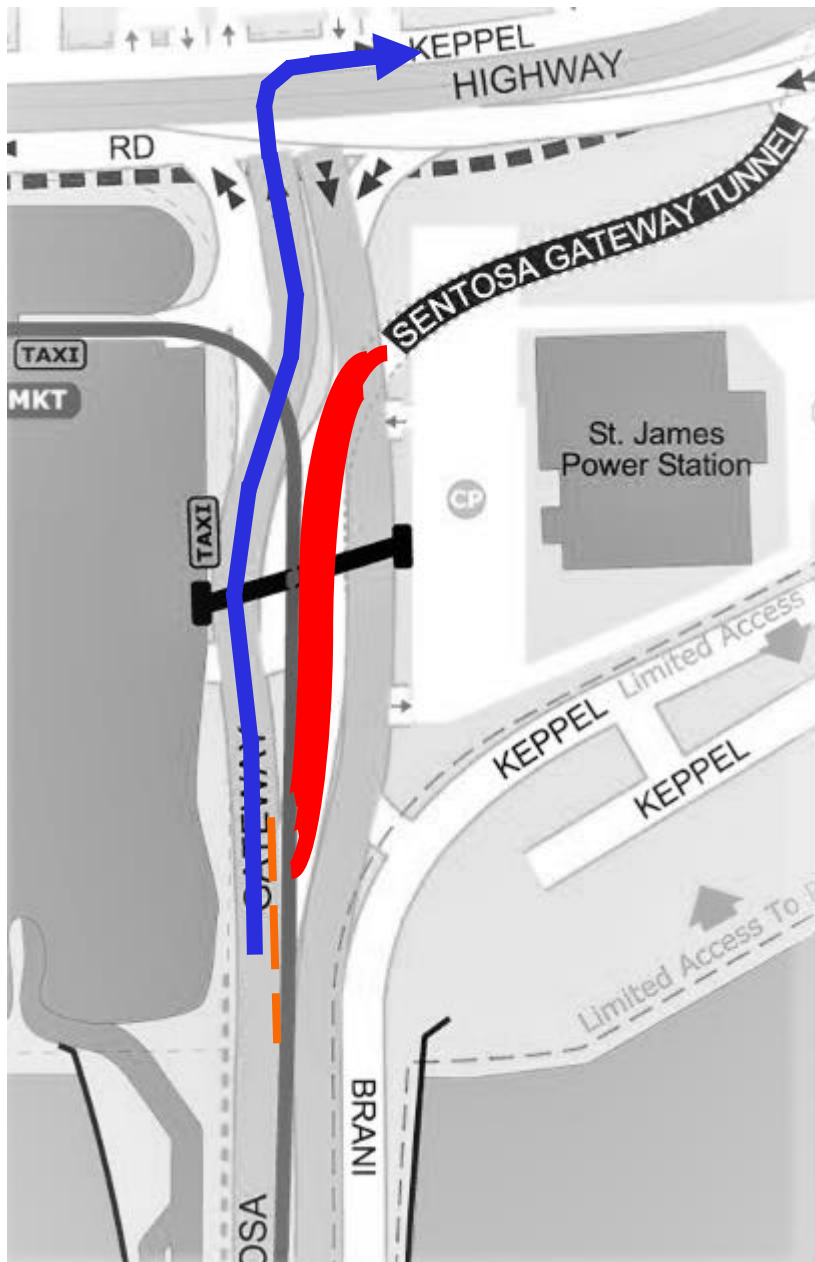

24 March 2025 to 27 March 2025
12.00am to 05.00am (daily)

-  Road Closure
-  Cone Layout
-  Alternate Route