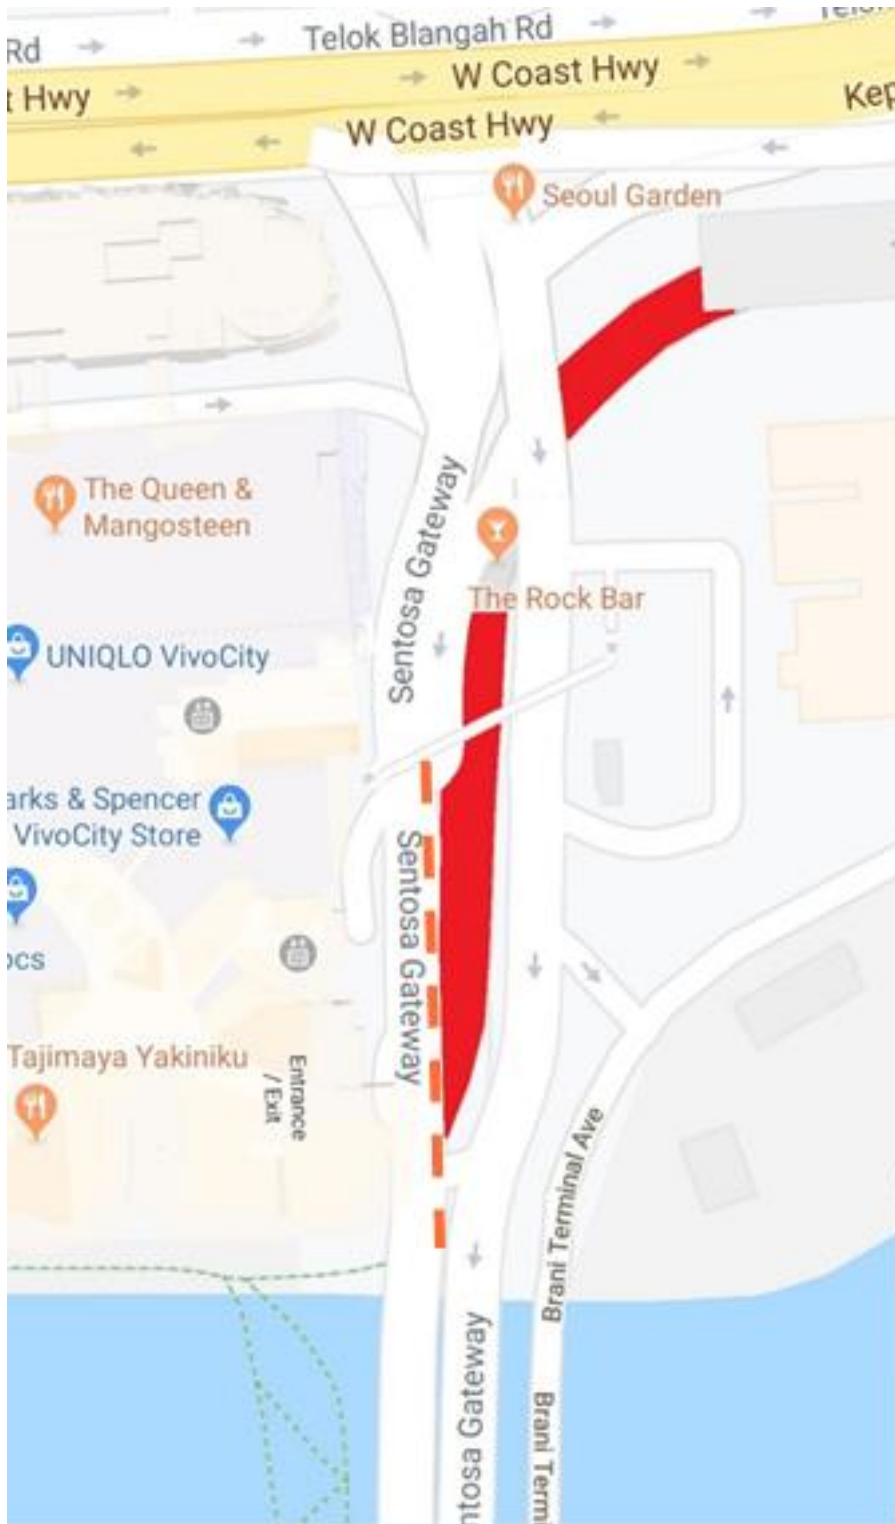

23 May 2022

12.00am to 05.00am

- Working Area
- Traffic Cones