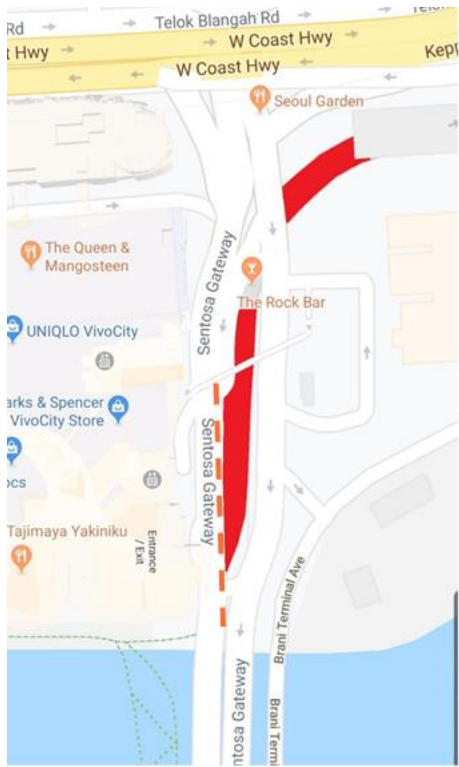

15 November 2021
12.00am to 05.00am

- Working Area
- Traffic Cones