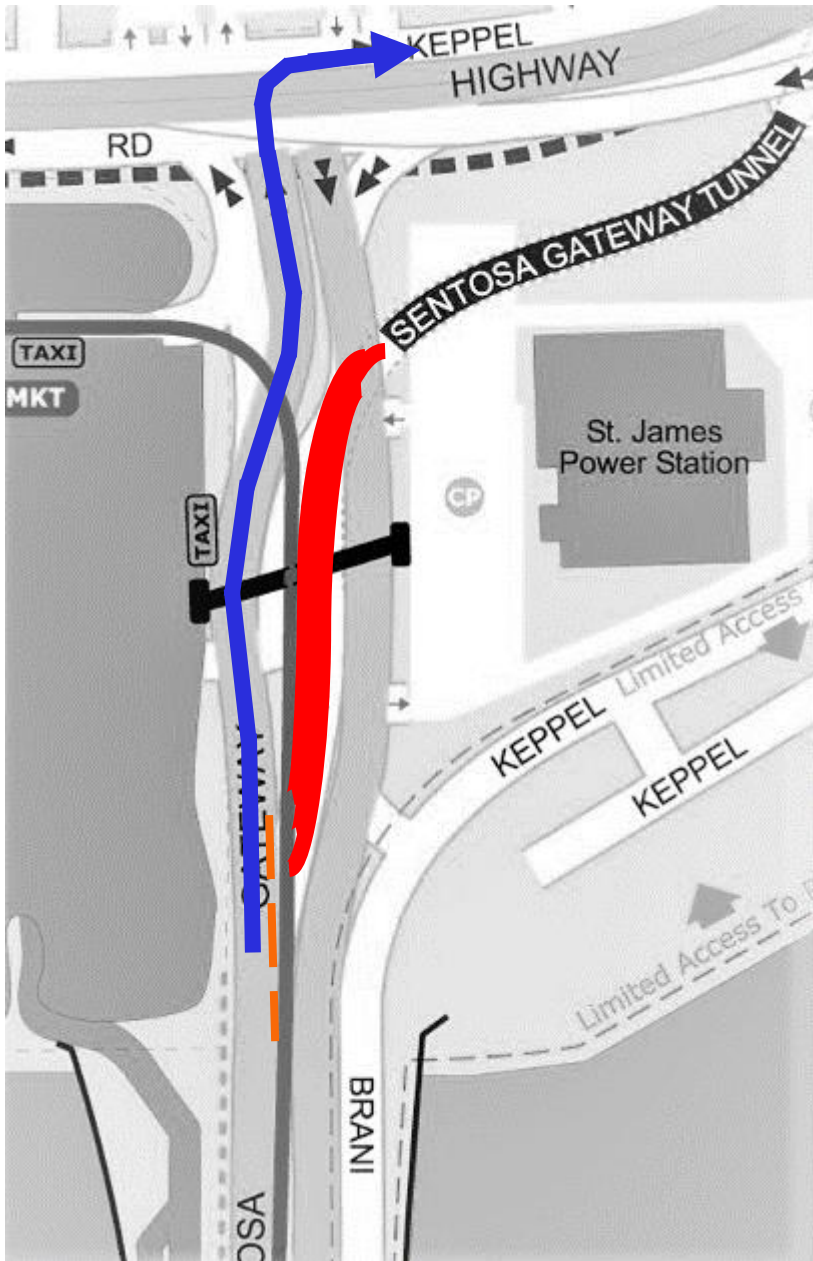

**19 August 2024**  
**12.00am to 05.00am**

-  Road Closure
-  Cone Layout
-  Alternative Route