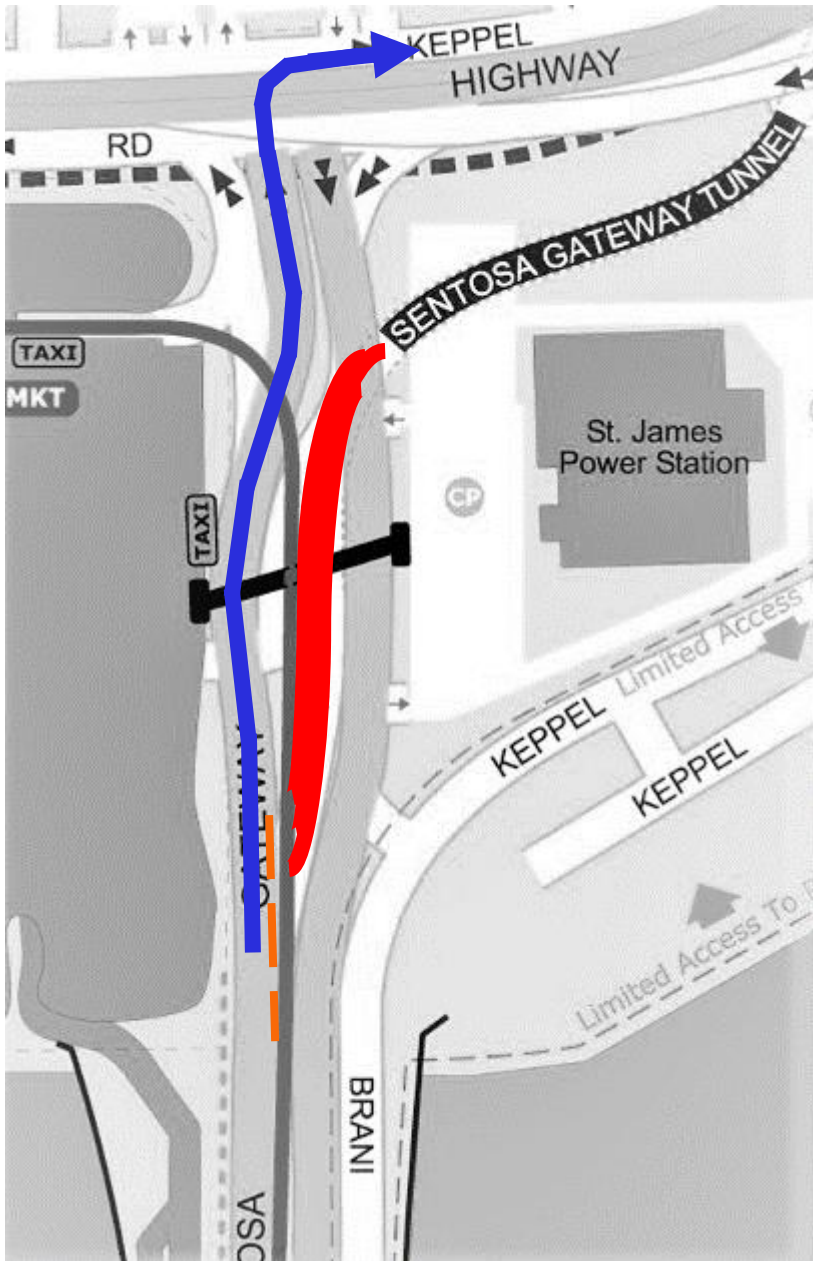

**24 April 2024 to 26 April 2024**  
**12.00am to 05.00am (daily)**

-  Road Closure
-  Cone Layout
-  Alternate Route