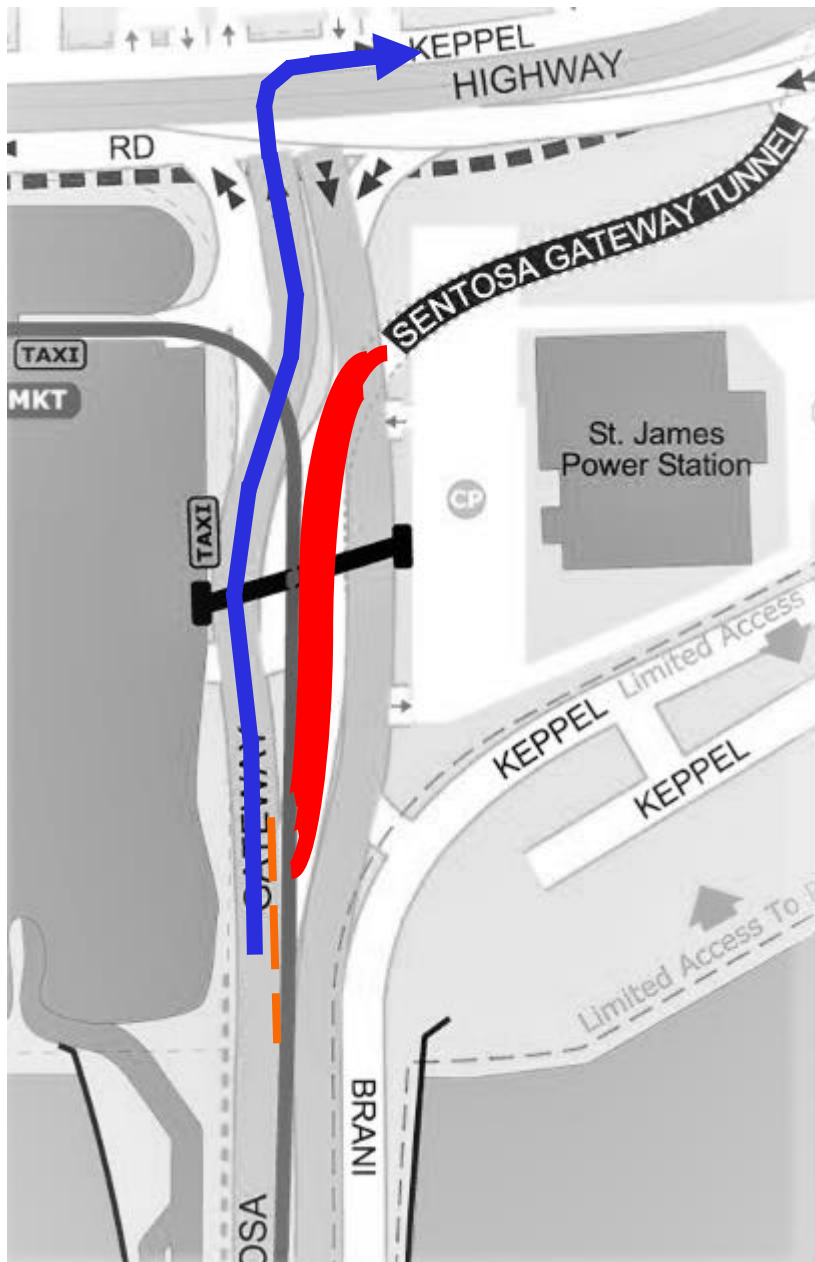

**24 July 2024 to 26 July 2024**  
**12.00am to 05.00am (daily)**

-  Road Closure
-  Cone Layout
-  Alternate Route