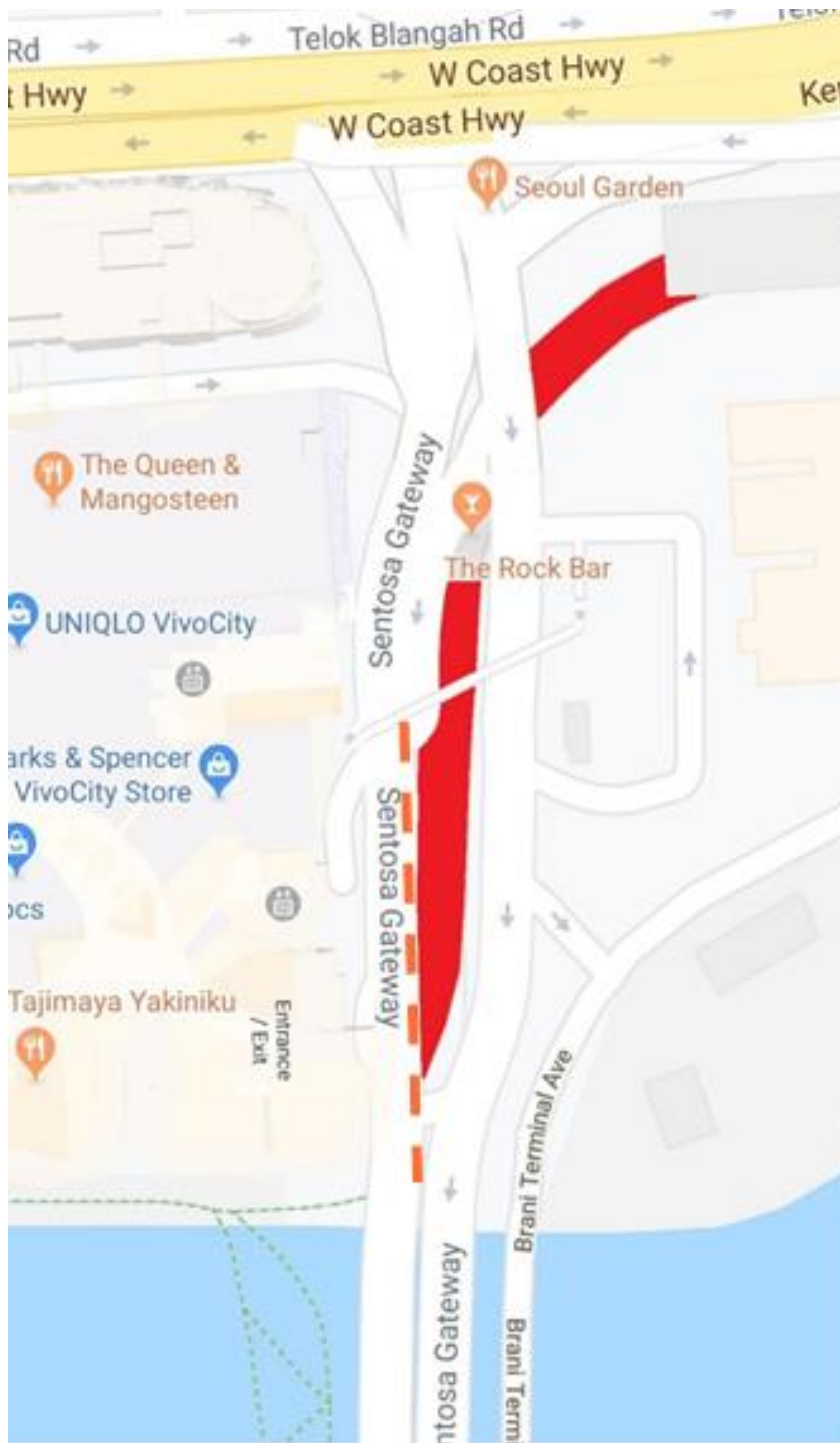

25 May 2022 to 27 May 2022 (daily)  
12:00am to 05:00am

- Working Area
- Traffic Cones