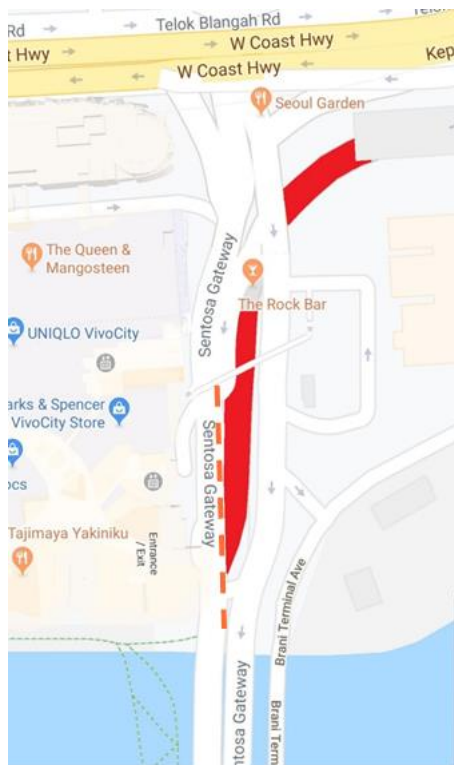

24 November 2021 to 26 November 2021
12:00am to 05:00am

- Working Area
- Traffic Cones