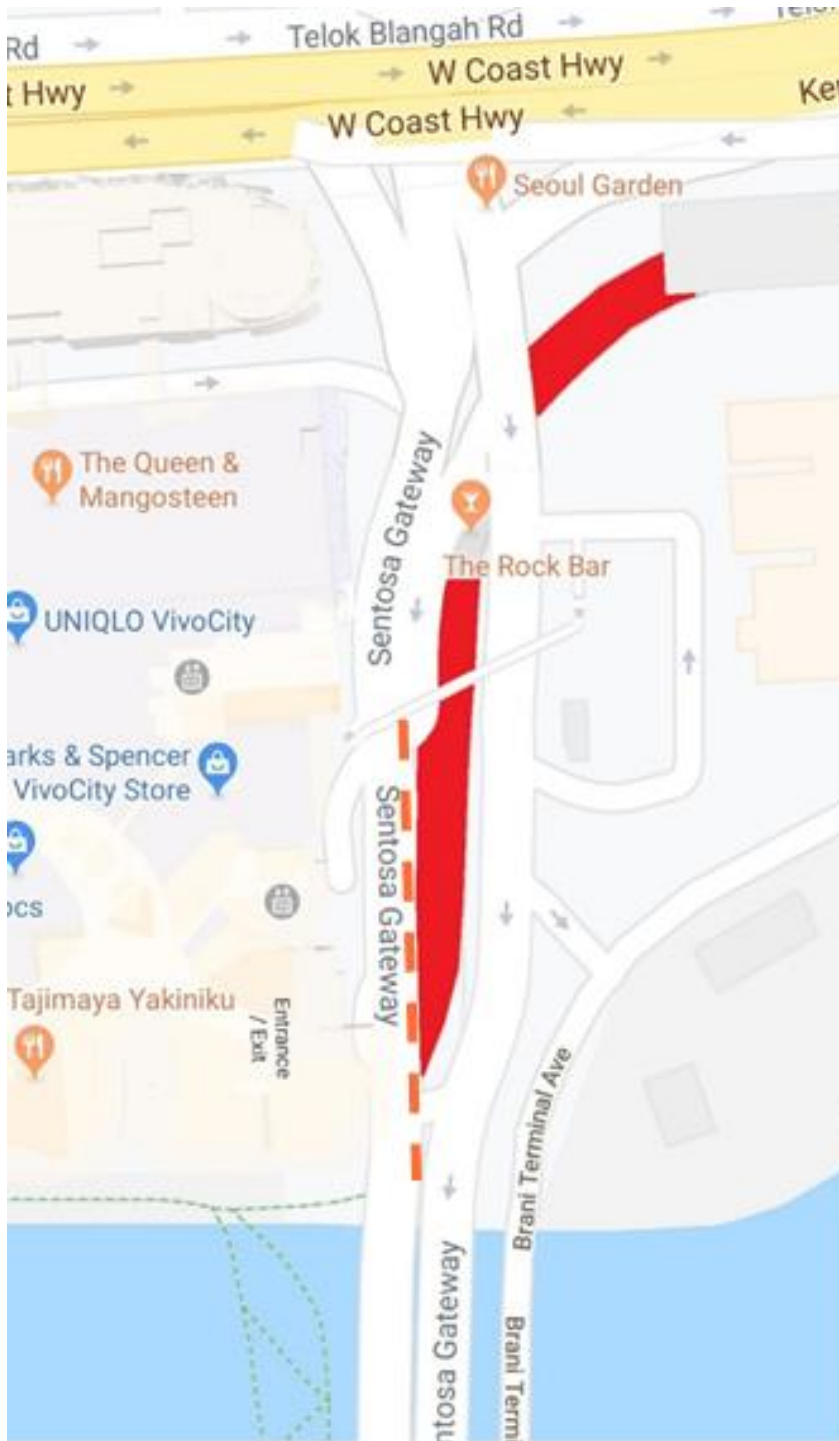

18 January 2023 to 20 January 2023  
12.00am to 05.00am (daily)

- Working Area
- Traffic Cones