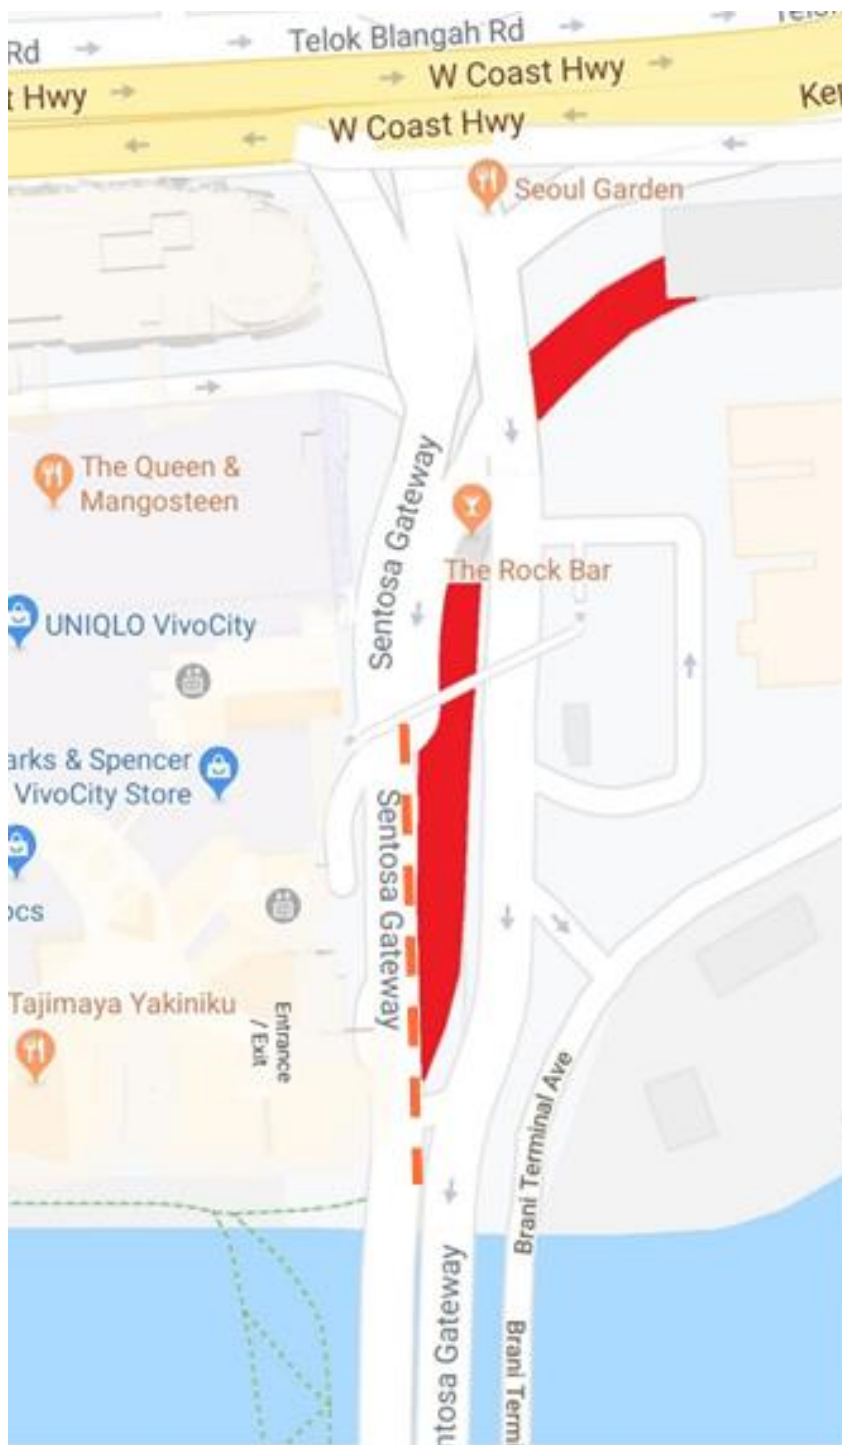

29 August 2022 to 31 August 2022
12.00am to 05.00am (daily)

- Working Area
- Traffic Cones