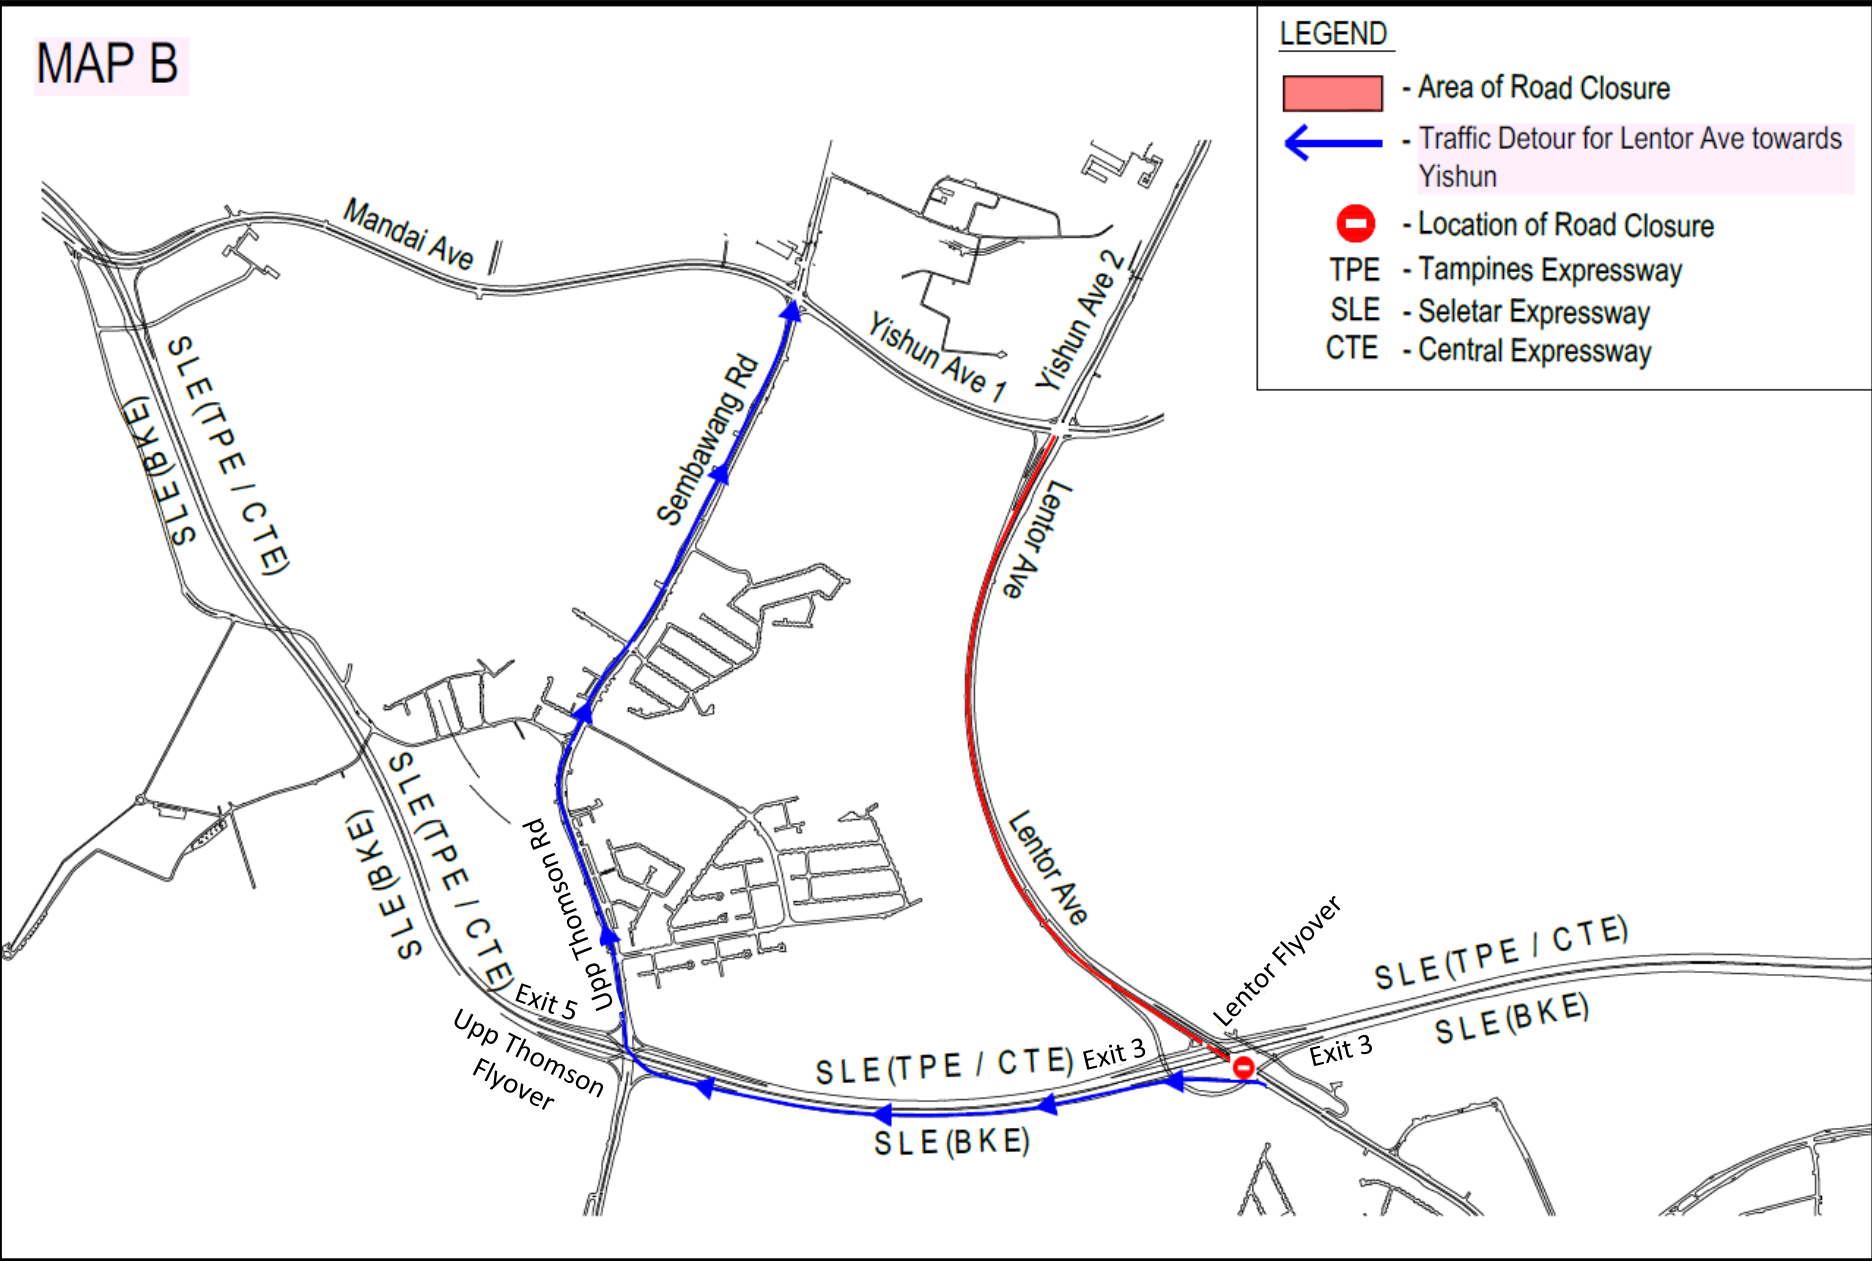

27 April 2025
01.30am to 05.30am

MAP A

LEGEND

-  - Area of Road Closure
-  - Traffic Detour for SLE (BKE) Exit 3
Lentor Ave towards Yishun
-  - Location of Road Closure
- TPE - Tampines Expressway
- SLE - Seletar Expressway
- CTE - Central Expressway

MAP B

MAP C

LEGEND

-  - Area of Road Closure
-  - Traffic Detour for SLE(TPE/CTE) Exit 3 Lentor Ave towards Yishun
-  - Location of Road Closure
- TPE - Tampines Expressway
- SLE - Seletar Expressway
- CTE - Central Expressway

MAP D

LEGEND

-  - Area of Road Closure
-  - Traffic Detour for Lentor Ave South Bound towards Ang Mo Kio
-  - Location of Road Closure
- TPE - Tampines Expressway
- SLE - Seletar Expressway
- CTE - Central Expressway

MAP E

LEGEND

-  - Area of Road Closure
-  - Traffic Detour for Lentor Ave South Bound towards SLE
-  - Location of Road Closure
- TPE - Tampines Expressway
- SLE - Seletar Expressway
- CTE - Central Expressway