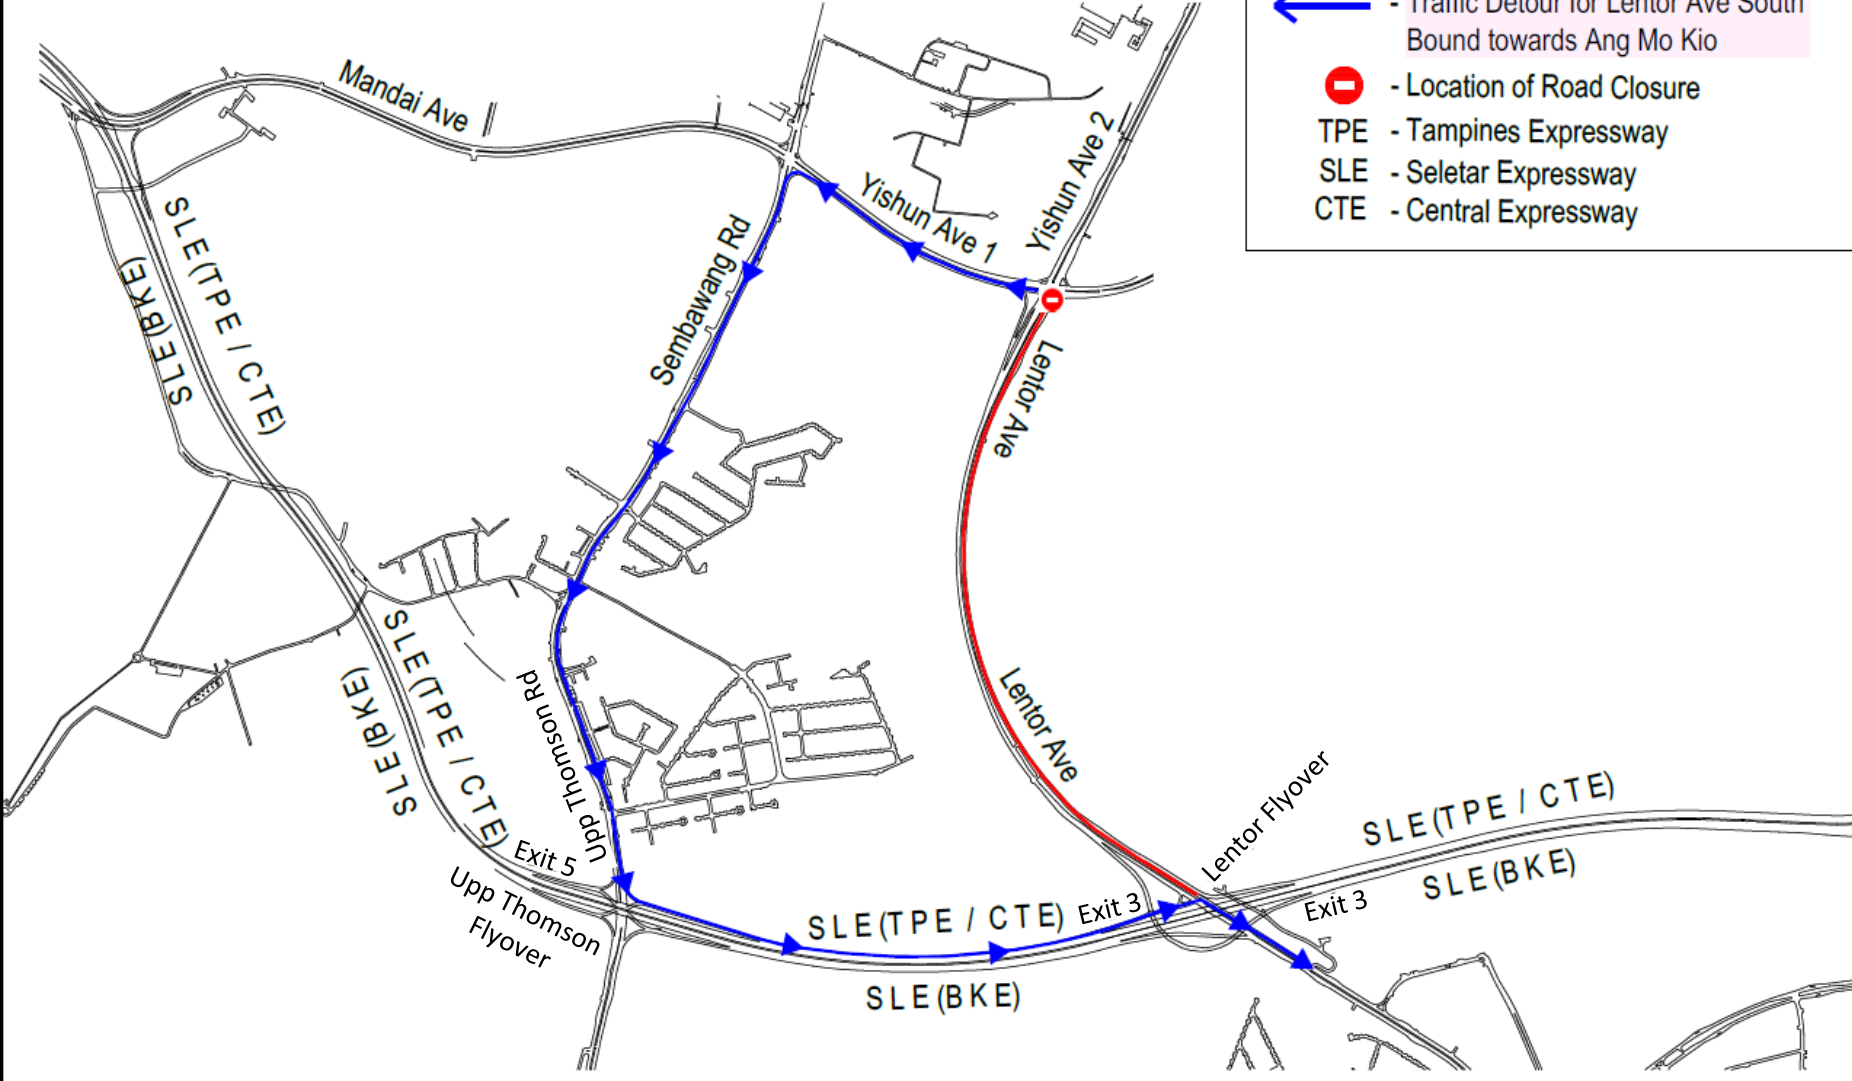

27 April 2025
01.30am to 05.30am

MAP A

LEGEND

-  - Area of Road Closure
-  - Traffic Detour for SLE (BKE) Exit 3
Lentor Ave towards Yishun
-  - Location of Road Closure
- TPE - Tampines Expressway
- SLE - Seletar Expressway
- CTE - Central Expressway

MAP B

MAP C

LEGEND

-  - Area of Road Closure
-  - Traffic Detour for SLE(TPE/CTE) Exit 3 Lentor Ave towards Yishun
-  - Location of Road Closure
- TPE - Tampines Expressway
- SLE - Seletar Expressway
- CTE - Central Expressway

MAP D

LEGEND

-  - Area of Road Closure
-  - Traffic Detour for Lentor Ave South Bound towards Ang Mo Kio
-  - Location of Road Closure
- TPE - Tampines Expressway
- SLE - Seletar Expressway
- CTE - Central Expressway

MAP E

LEGEND

-  - Area of Road Closure
-  - Traffic Detour for Lentor Ave South Bound towards SLE
-  - Location of Road Closure
- TPE - Tampines Expressway
- SLE - Seletar Expressway
- CTE - Central Expressway