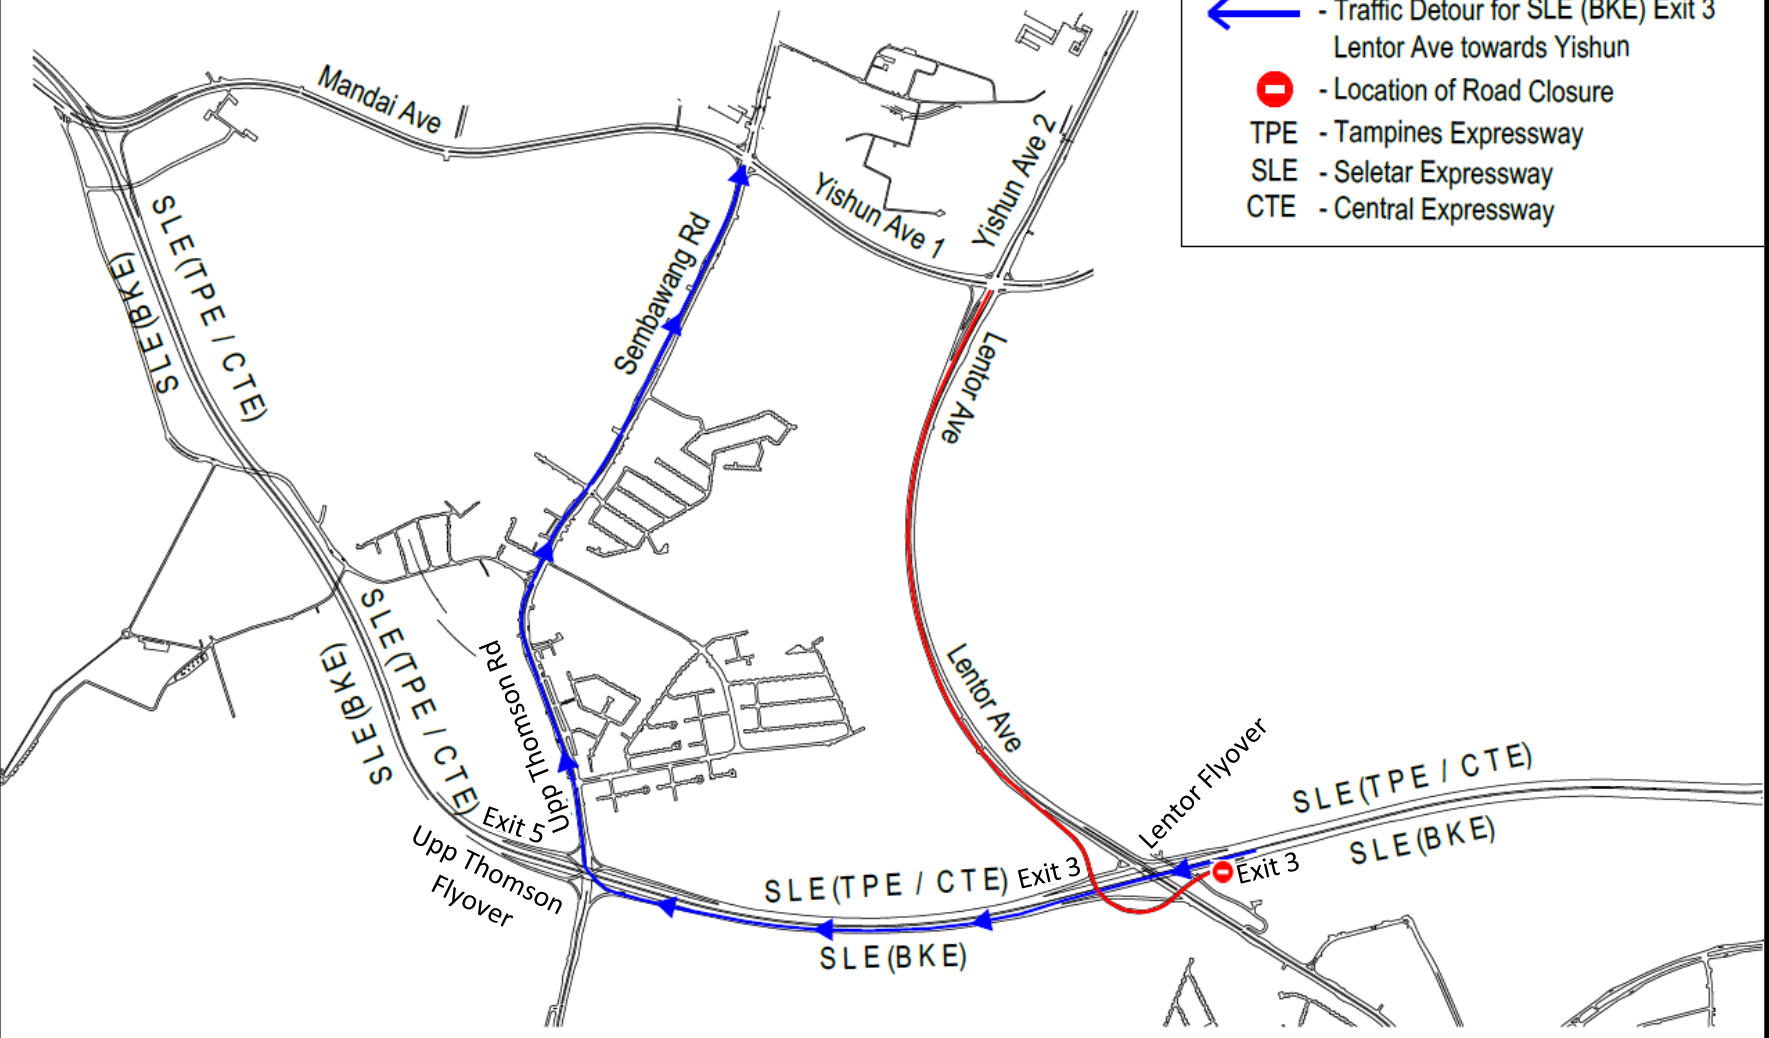

27 April 2025
01.30am to 05.30am

MAP A

LEGEND

-  - Area of Road Closure
-  - Traffic Detour for SLE (BKE) Exit 3
Lentor Ave towards Yishun
-  - Location of Road Closure
- TPE - Tampines Expressway
- SLE - Seletar Expressway
- CTE - Central Expressway

MAP B

MAP C

LEGEND

-  - Area of Road Closure
-  - Traffic Detour for SLE(TPE/CTE) Exit 3 Lentor Ave towards Yishun
-  - Location of Road Closure
- TPE - Tampines Expressway
- SLE - Seletar Expressway
- CTE - Central Expressway

MAP D

LEGEND

-  - Area of Road Closure
-  - Traffic Detour for Lentor Ave South Bound towards Ang Mo Kio
-  - Location of Road Closure
- TPE - Tampines Expressway
- SLE - Seletar Expressway
- CTE - Central Expressway

MAP E

LEGEND

-  - Area of Road Closure
-  - Traffic Detour for Lentor Ave South Bound towards SLE
-  - Location of Road Closure
- TPE - Tampines Expressway
- SLE - Seletar Expressway
- CTE - Central Expressway