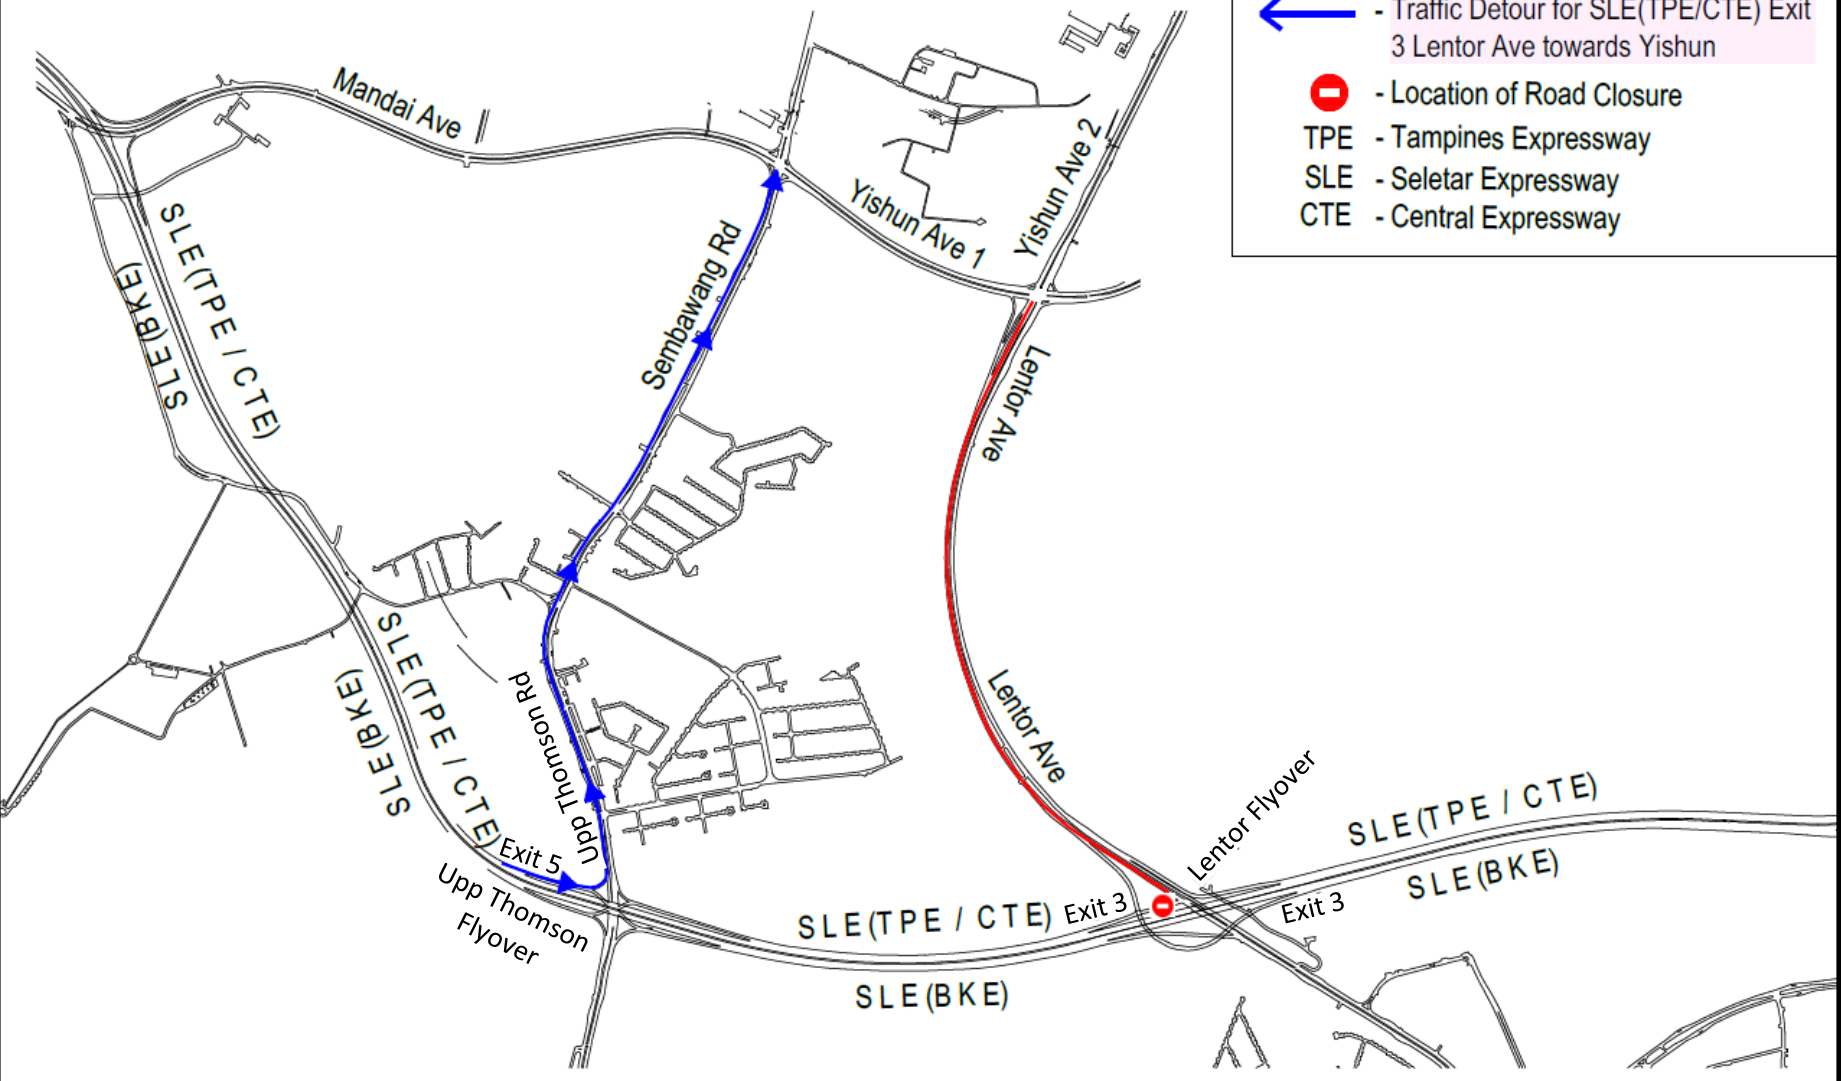

27 April 2025
01.30am to 05.30am

MAP A

LEGEND

-  - Area of Road Closure
-  - Traffic Detour for SLE (BKE) Exit 3
Lentor Ave towards Yishun
-  - Location of Road Closure
- TPE - Tampines Expressway
- SLE - Seletar Expressway
- CTE - Central Expressway

MAP B

MAP C

LEGEND

-  - Area of Road Closure
-  - Traffic Detour for SLE(TPE/CTE) Exit 3 Lentor Ave towards Yishun
-  - Location of Road Closure
- TPE - Tampines Expressway
- SLE - Seletar Expressway
- CTE - Central Expressway

MAP D

LEGEND

-  - Area of Road Closure
-  - Traffic Detour for Lentor Ave South Bound towards Ang Mo Kio
-  - Location of Road Closure
- TPE - Tampines Expressway
- SLE - Seletar Expressway
- CTE - Central Expressway

MAP E

LEGEND

-  - Area of Road Closure
-  - Traffic Detour for Lentor Ave South Bound towards SLE
-  - Location of Road Closure
- TPE - Tampines Expressway
- SLE - Seletar Expressway
- CTE - Central Expressway