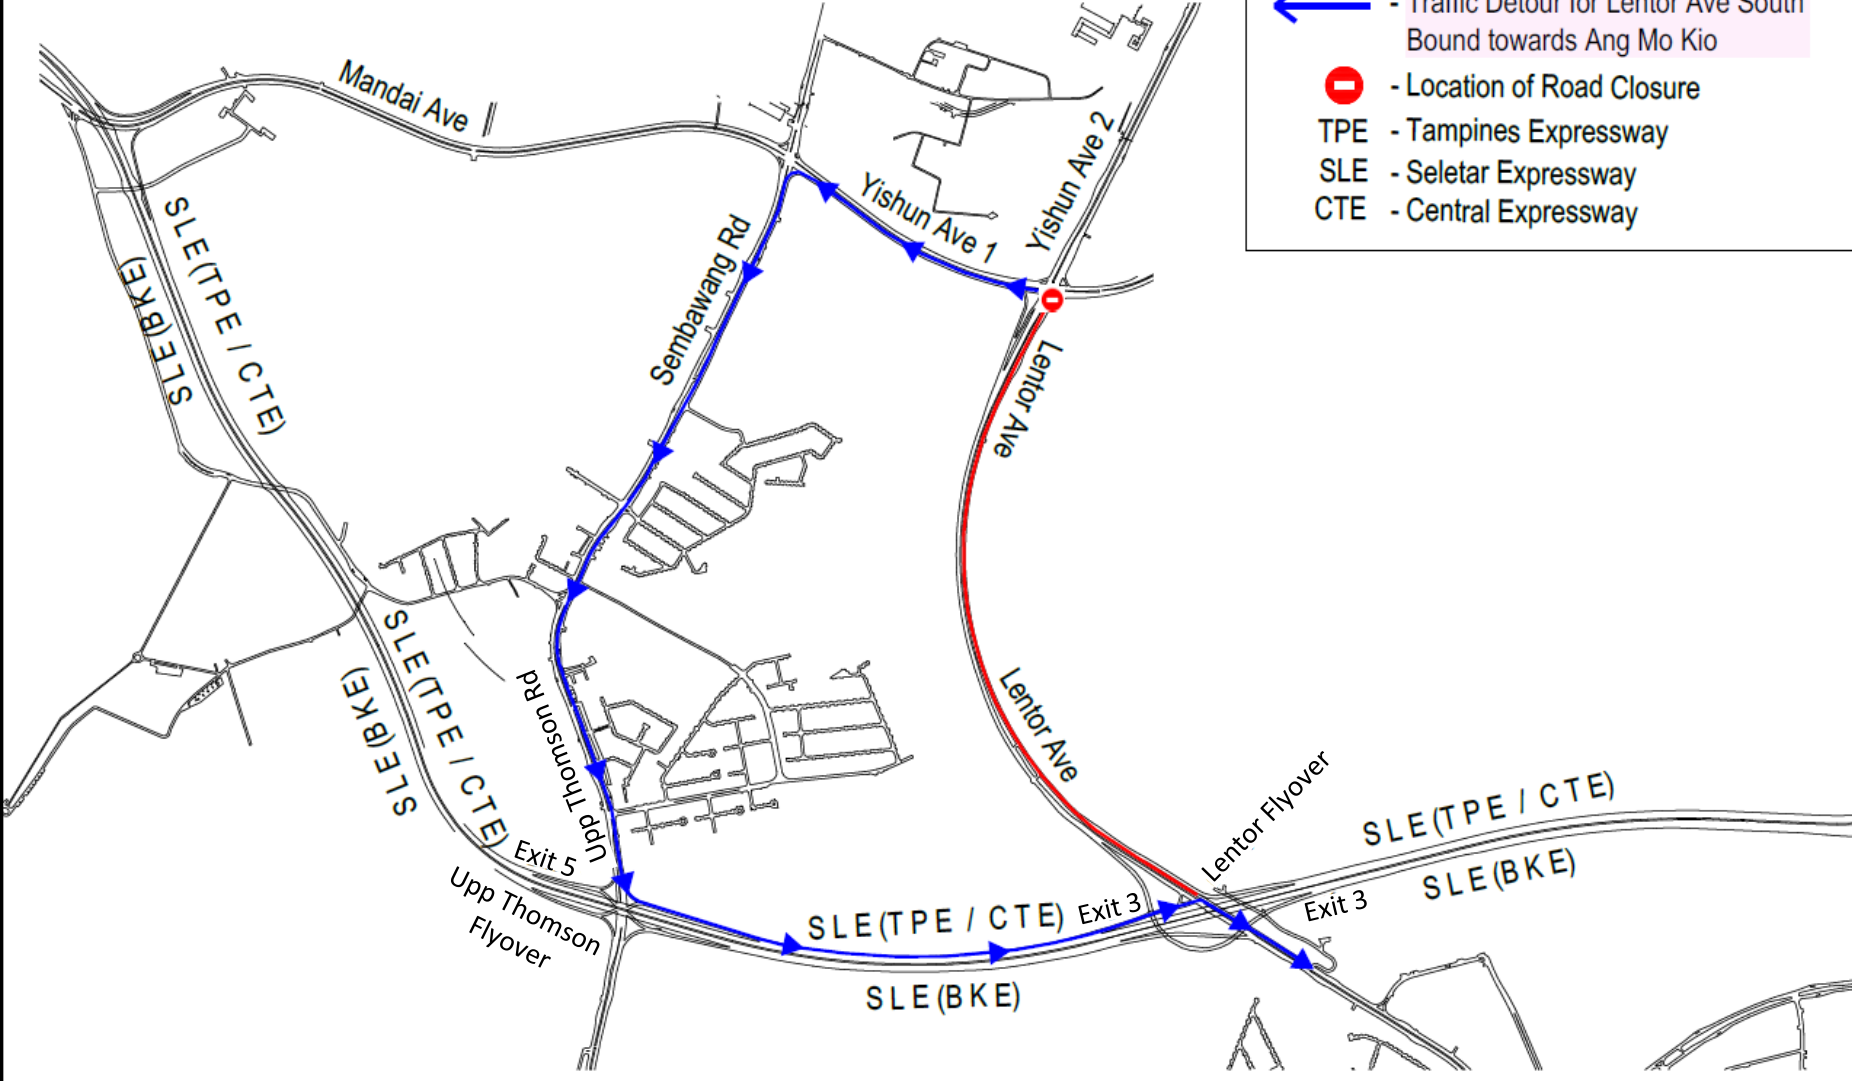

# MAP A

**LEGEND**

-  - Area of Road Closure
-  - Traffic Detour for SLE (BKE) Exit 3  
Lentor Ave towards Yishun
-  - Location of Road Closure
- TPE - Tampines Expressway
- SLE - Seletar Expressway
- CTE - Central Expressway

## LEGEND

-  - Area of Road Closure
-  - Traffic Detour for SLE(TPE/CTE) Exit 3 Lentor Ave towards Yishun
-  - Location of Road Closure
- TPE - Tampines Expressway
- SLE - Seletar Expressway
- CTE - Central Expressway

# MAP D

**LEGEND**

-  - Area of Road Closure
-  - Traffic Detour for Lentor Ave South Bound towards Ang Mo Kio
-  - Location of Road Closure
- TPE - Tampines Expressway
- SLE - Seletar Expressway
- CTE - Central Expressway

# MAP E

**LEGEND**

-  - Area of Road Closure
-  - Traffic Detour for Lentor Ave South Bound towards SLE
-  - Location of Road Closure
- TPE - Tampines Expressway
- SLE - Seletar Expressway
- CTE - Central Expressway