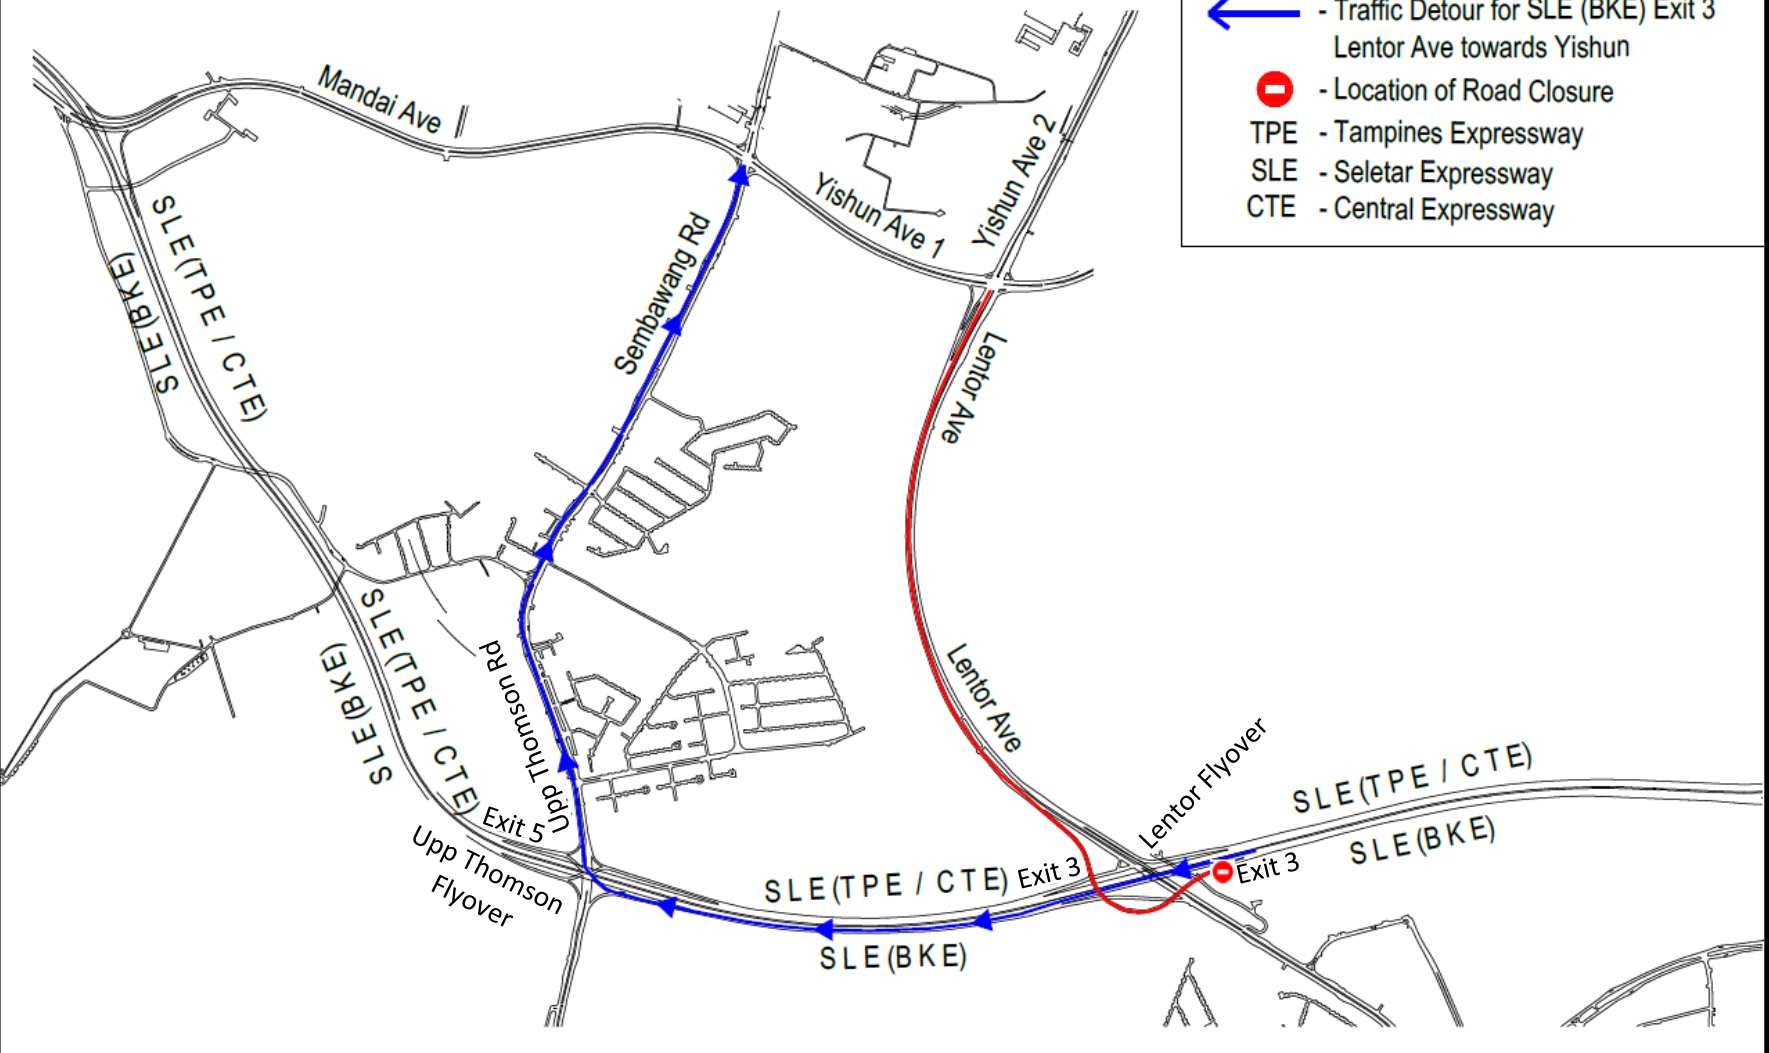

# MAP A

**LEGEND**

-  - Area of Road Closure
-  - Traffic Detour for SLE (BKE) Exit 3  
Lentor Ave towards Yishun
-  - Location of Road Closure
- TPE - Tampines Expressway
- SLE - Seletar Expressway
- CTE - Central Expressway

MAP B

LEGEND

-  - Area of Road Closure
-  - Traffic Detour for Lentor Ave towards Yishun
-  - Location of Road Closure
- TPE - Tampines Expressway
- SLE - Seletar Expressway
- CTE - Central Expressway

# MAP D

**LEGEND**

-  - Area of Road Closure
-  - Traffic Detour for Lentor Ave South Bound towards Ang Mo Kio
-  - Location of Road Closure
- TPE - Tampines Expressway
- SLE - Seletar Expressway
- CTE - Central Expressway

# MAP E

**LEGEND**

-  - Area of Road Closure
-  - Traffic Detour for Lentor Ave South Bound towards SLE
-  - Location of Road Closure
- TPE - Tampines Expressway
- SLE - Seletar Expressway
- CTE - Central Expressway