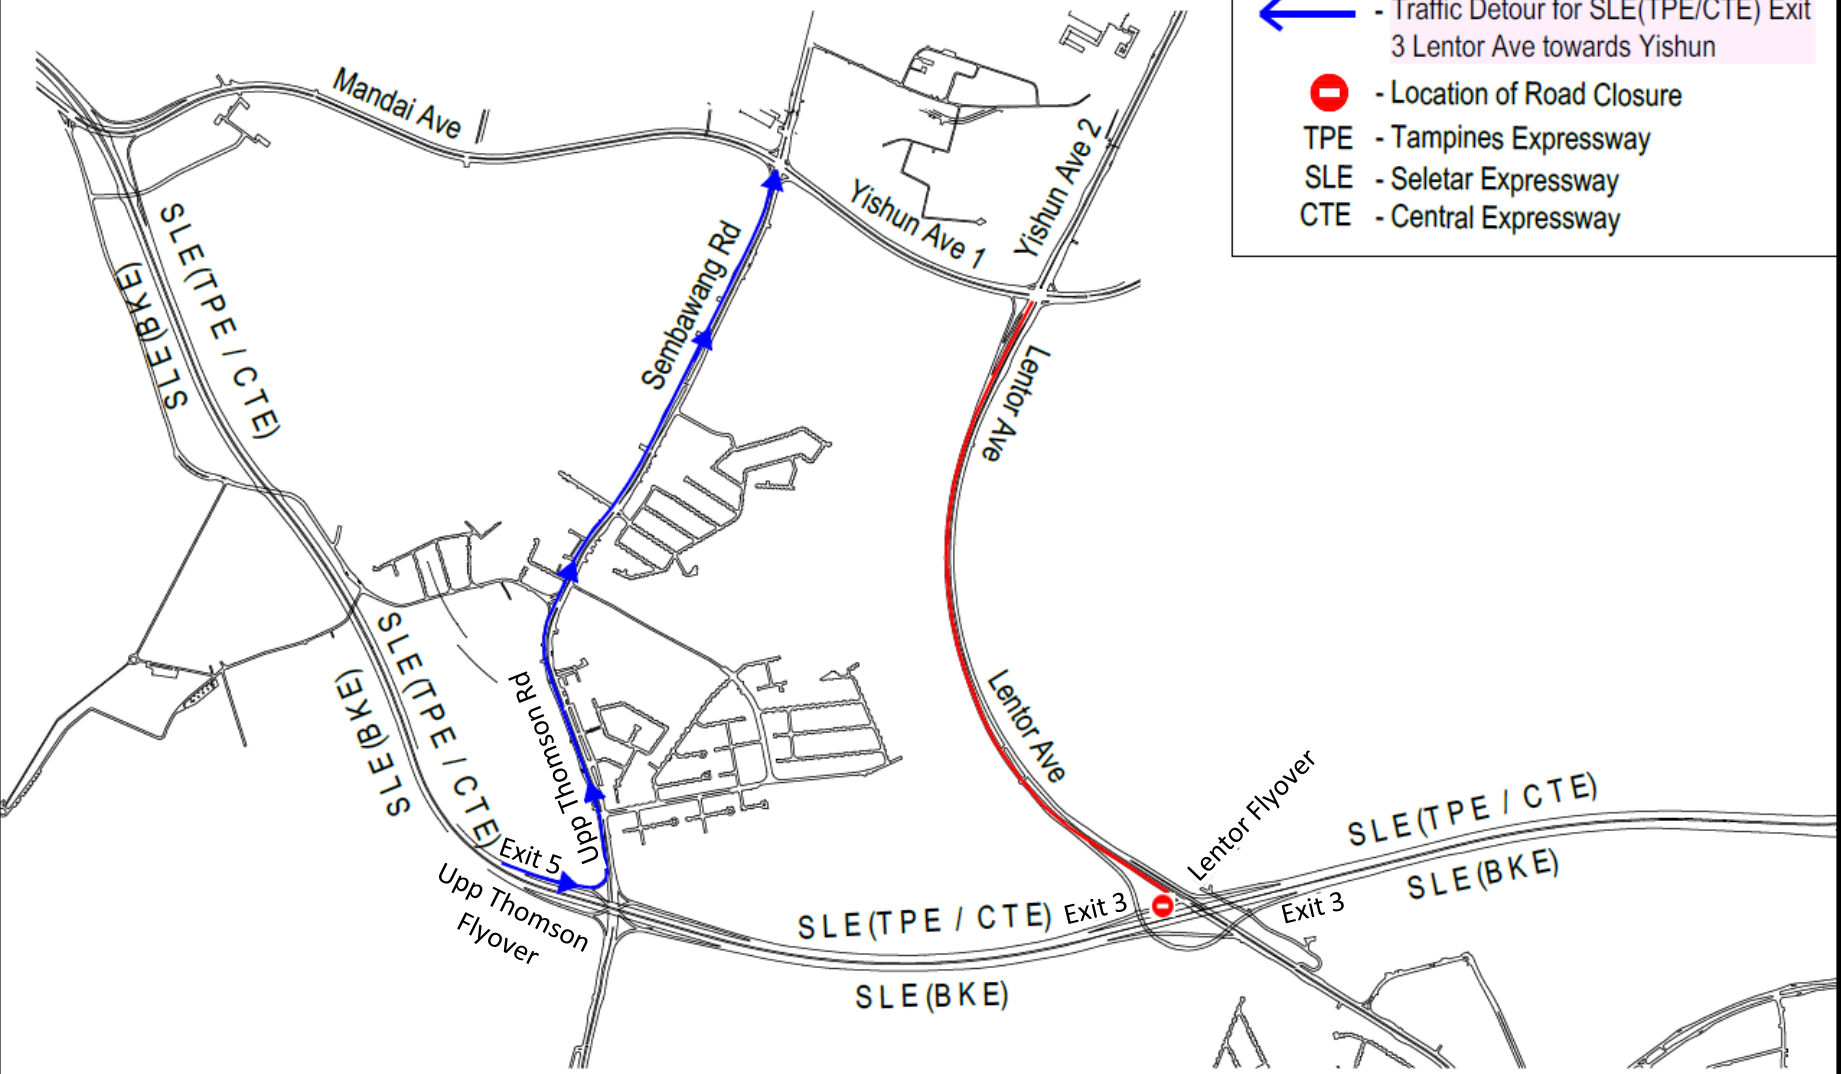

MAP B

LEGEND

-  - Area of Road Closure
-  - Traffic Detour for Lentor Ave towards Yishun
-  - Location of Road Closure
- TPE - Tampines Expressway
- SLE - Seletar Expressway
- CTE - Central Expressway

## LEGEND

-  - Area of Road Closure
-  - Traffic Detour for SLE(TPE/CTE) Exit 3 Lentor Ave towards Yishun
-  - Location of Road Closure
- TPE - Tampines Expressway
- SLE - Seletar Expressway
- CTE - Central Expressway

# MAP D

**LEGEND**

-  - Area of Road Closure
-  - Traffic Detour for Lentor Ave South Bound towards Ang Mo Kio
-  - Location of Road Closure
- TPE - Tampines Expressway
- SLE - Seletar Expressway
- CTE - Central Expressway

# MAP E

**LEGEND**

-  - Area of Road Closure
-  - Traffic Detour for Lentor Ave South Bound towards SLE
-  - Location of Road Closure
- TPE - Tampines Expressway
- SLE - Seletar Expressway
- CTE - Central Expressway