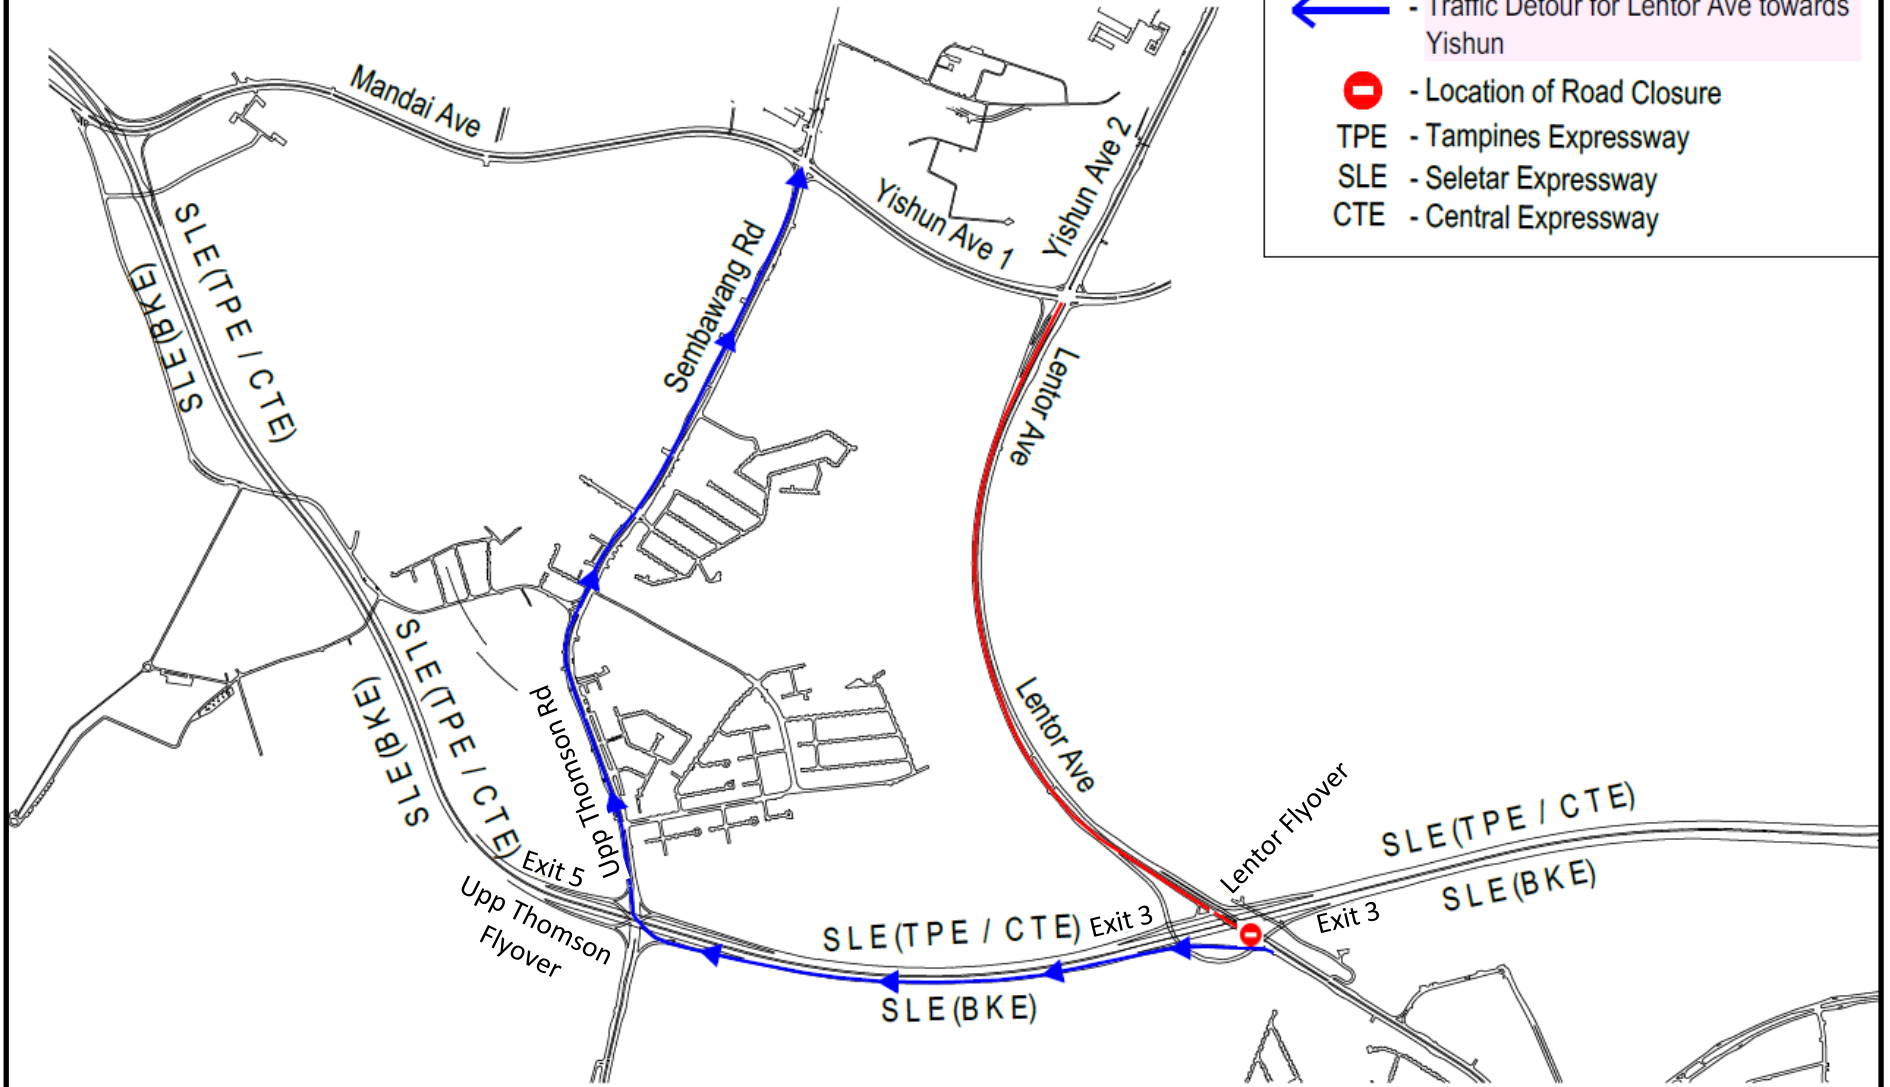

# MAP A

**LEGEND**

-  - Area of Road Closure
-  - Traffic Detour for SLE (BKE) Exit 3  
Lentor Ave towards Yishun
-  - Location of Road Closure
- TPE - Tampines Expressway
- SLE - Seletar Expressway
- CTE - Central Expressway

MAP B

LEGEND

-  - Area of Road Closure
-  - Traffic Detour for Lentor Ave towards Yishun
-  - Location of Road Closure
- TPE - Tampines Expressway
- SLE - Seletar Expressway
- CTE - Central Expressway

# MAP D

**LEGEND**

-  - Area of Road Closure
-  - Traffic Detour for Lentor Ave South Bound towards Ang Mo Kio
-  - Location of Road Closure
- TPE - Tampines Expressway
- SLE - Seletar Expressway
- CTE - Central Expressway

# MAP E

**LEGEND**

-  - Area of Road Closure
-  - Traffic Detour for Lentor Ave South Bound towards SLE
-  - Location of Road Closure
- TPE - Tampines Expressway
- SLE - Seletar Expressway
- CTE - Central Expressway