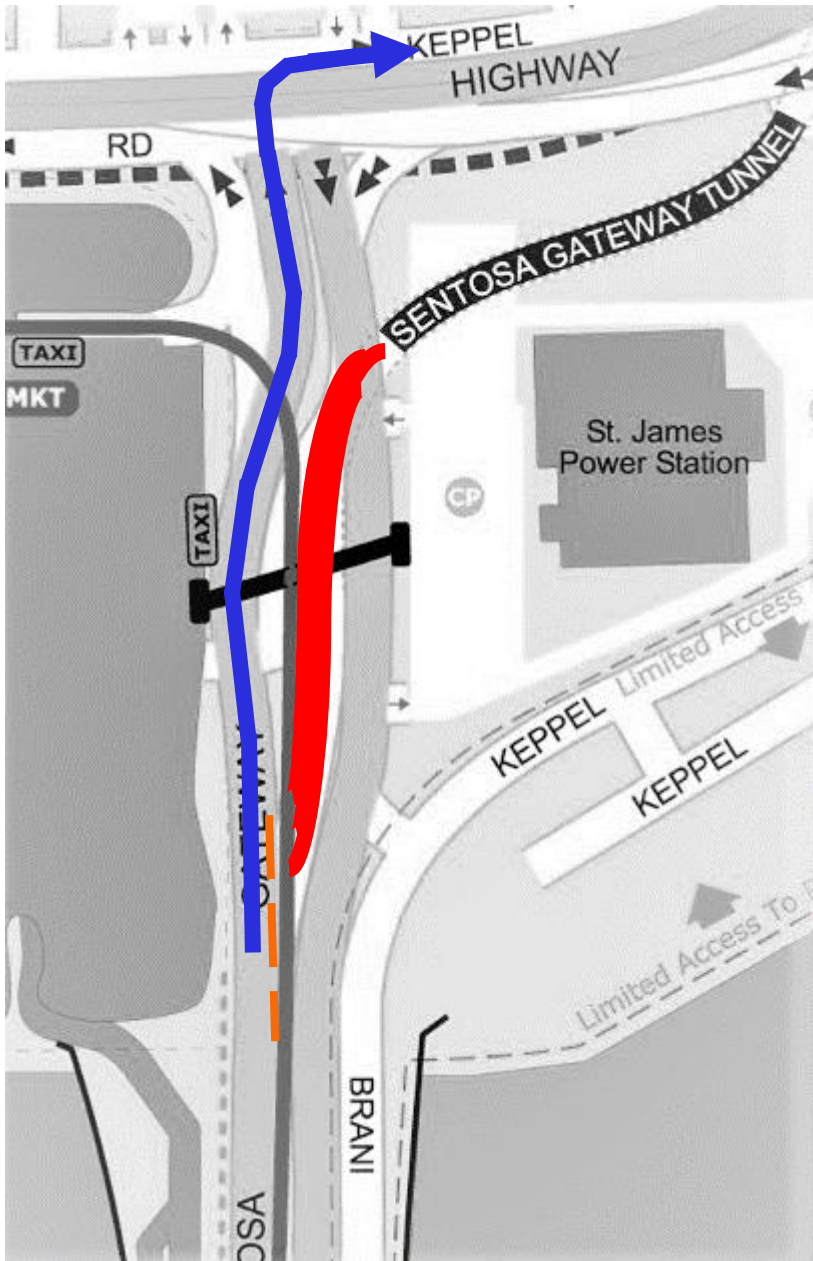

**22 July 2024**

**12.00am to 05.00am**

 Road Closure

 Cone Layout

 Alternate Route