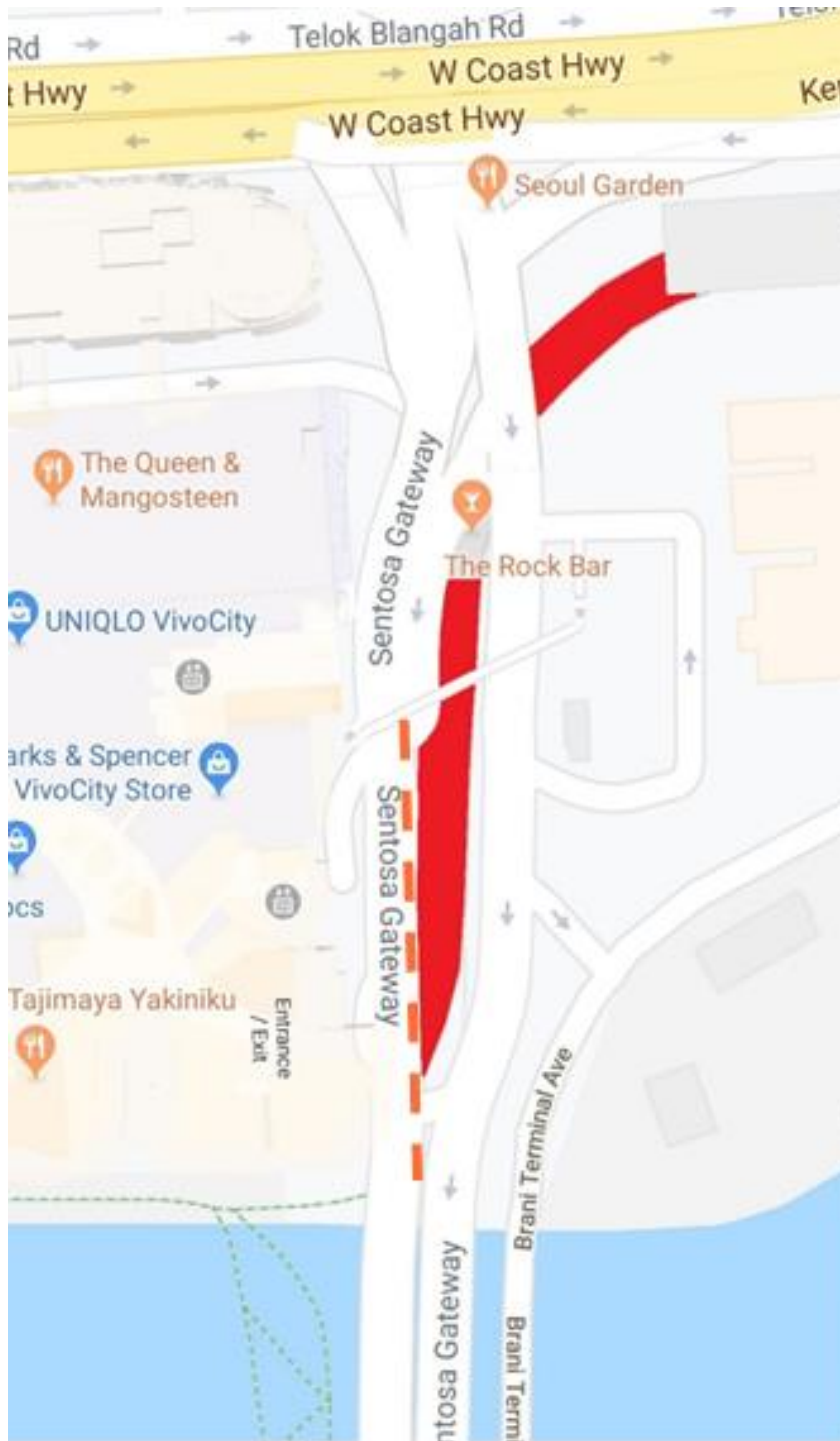

22 June 2022 to 24 June 2022
12.00am to 05.00am

- Working Area
- Traffic Cones