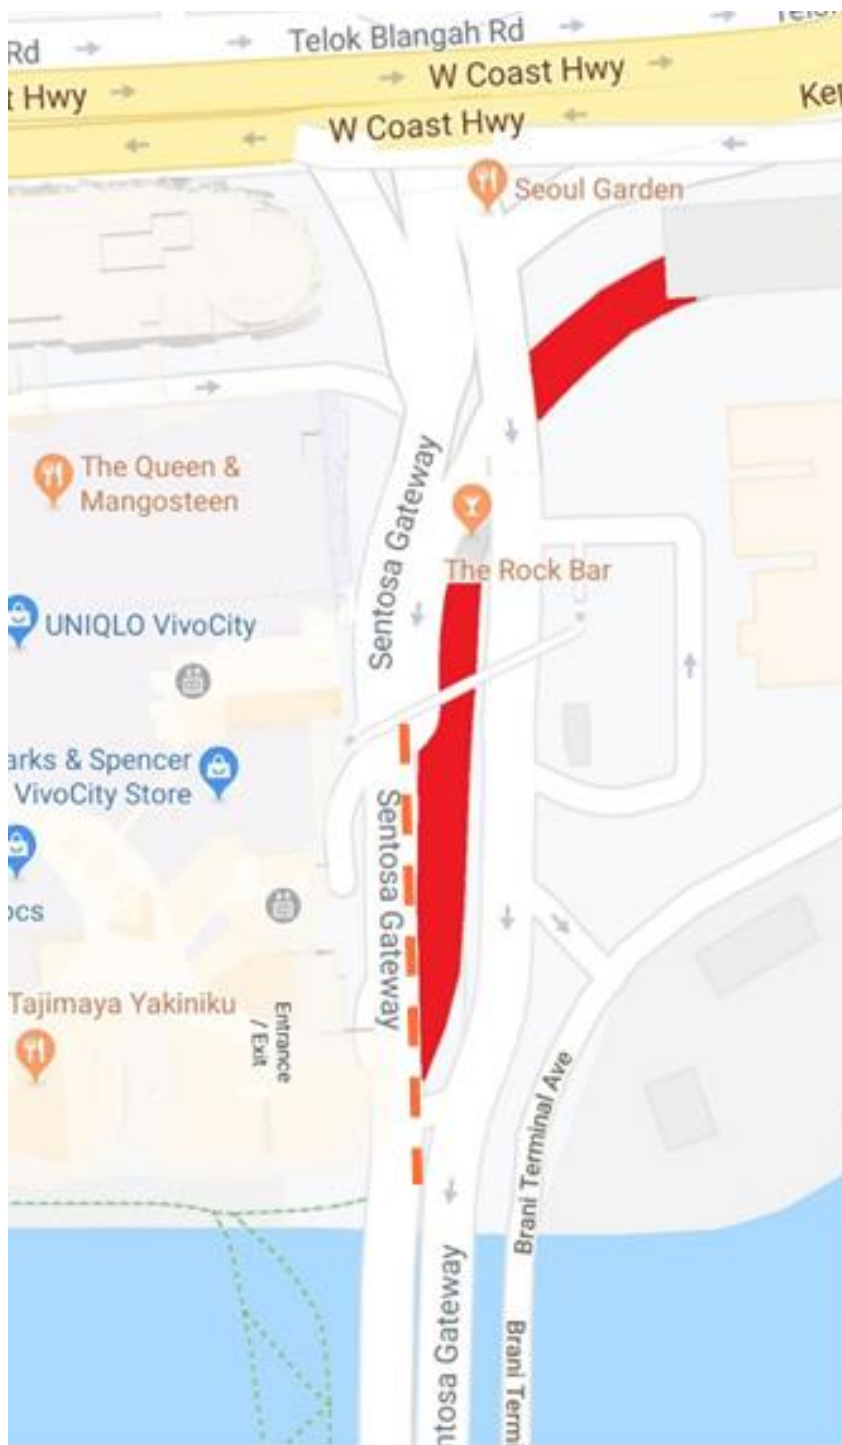

12 September 2022 and 26 September 2022
12.00am to 05.00am

- Working Area
- Traffic Cones