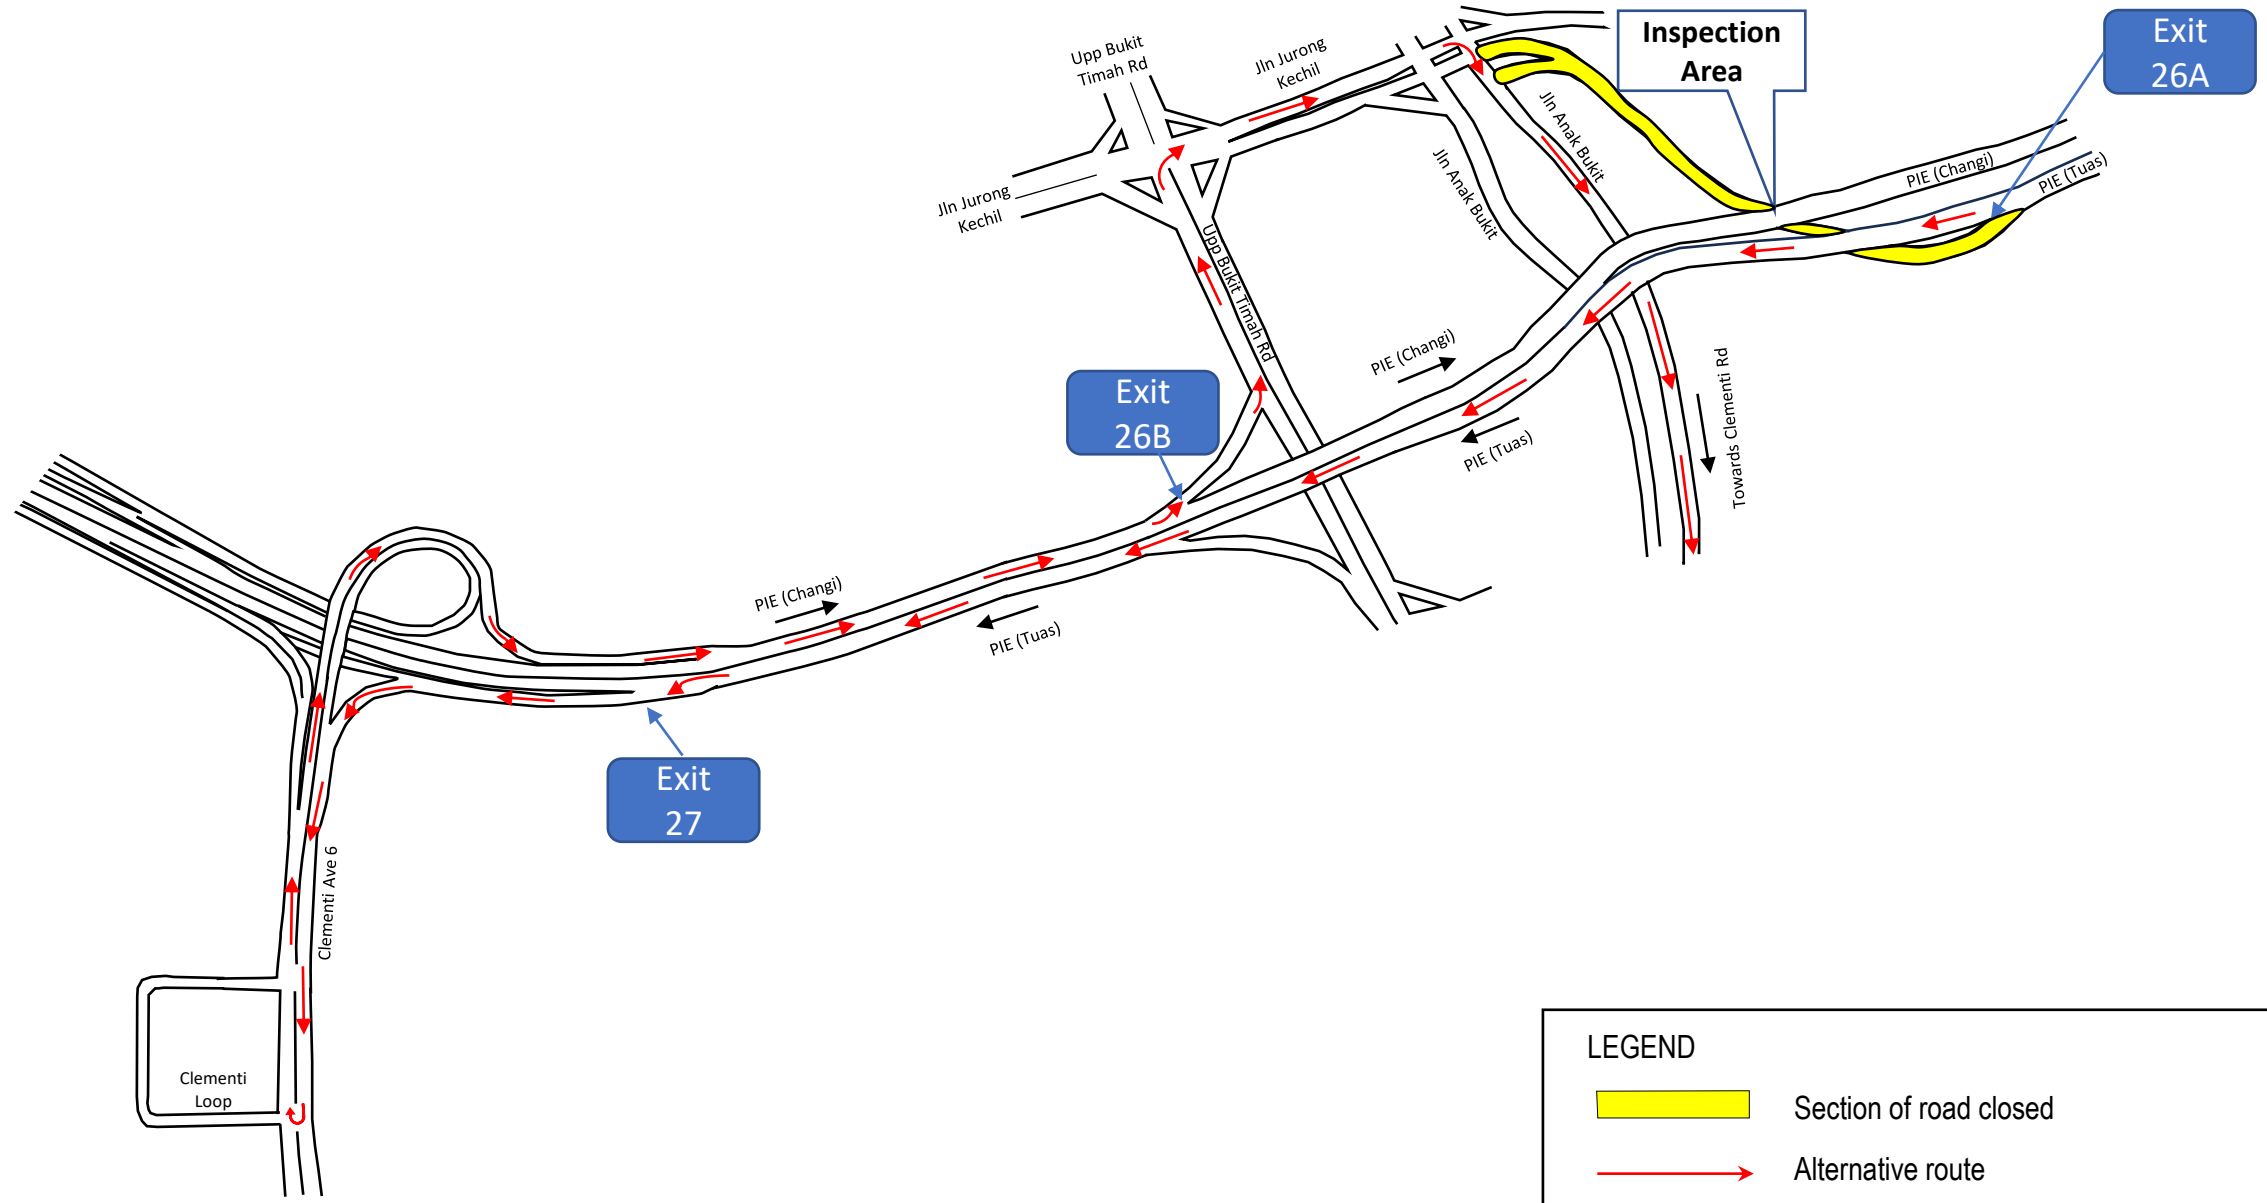

**1 April 2024 to 4 April 2024 and 22 April 2024 to 23 April 2024**  
**12.00am to 04.30am**

**LEGEND**

-  Section of road closed
-  Alternative route