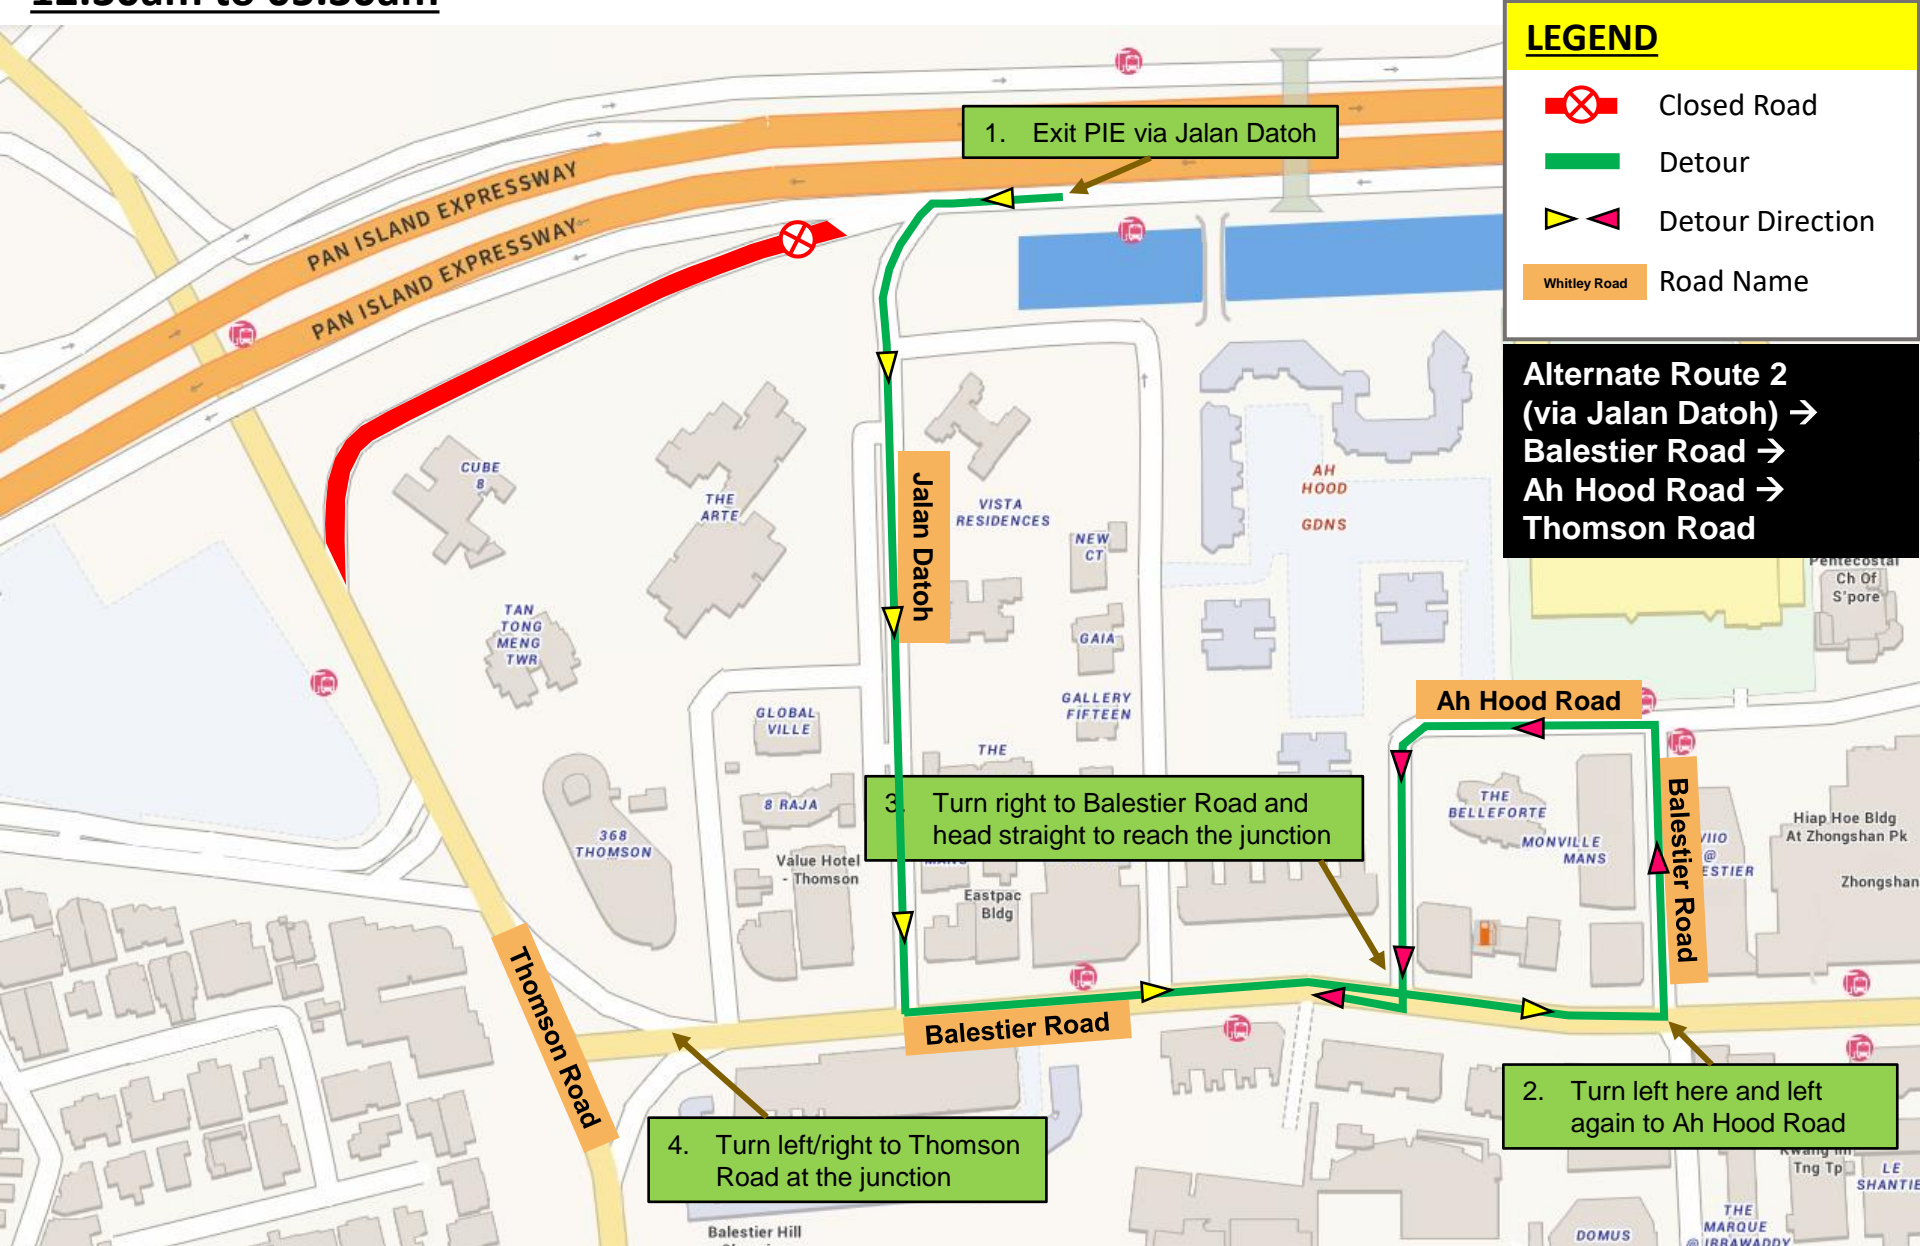

19 December 2021
12.30am to 05.30am

19 December 2021
12.30am to 05.30am

LEGEND

- Closed Road
- Detour
- Detour Direction
- Whitley Road
- Road Name

Alternate Route 2
(via Jalan Datch) →
Balestier Road →
Ah Hood Road →
Thomson Road

1. Exit PIE via Jalan Datch

3. Turn right to Balestier Road and head straight to reach the junction

2. Turn left here and left again to Ah Hood Road

4. Turn left/right to Thomson Road at the junction

19 December 2021
12.30am to 05.30am

1. Exit PIE via Jalan Datoth

2. Turn right to Thomson Road at the junction

LEGEND

- Closed Road
- Detour
- Detour Direction
- Whitley Road
- Road Name

Alternate Route 3
(Heavy Vehicles Only)
(via Jalan Datoth) →
Balestier Road →
Moulmein Road →
Thomson Road