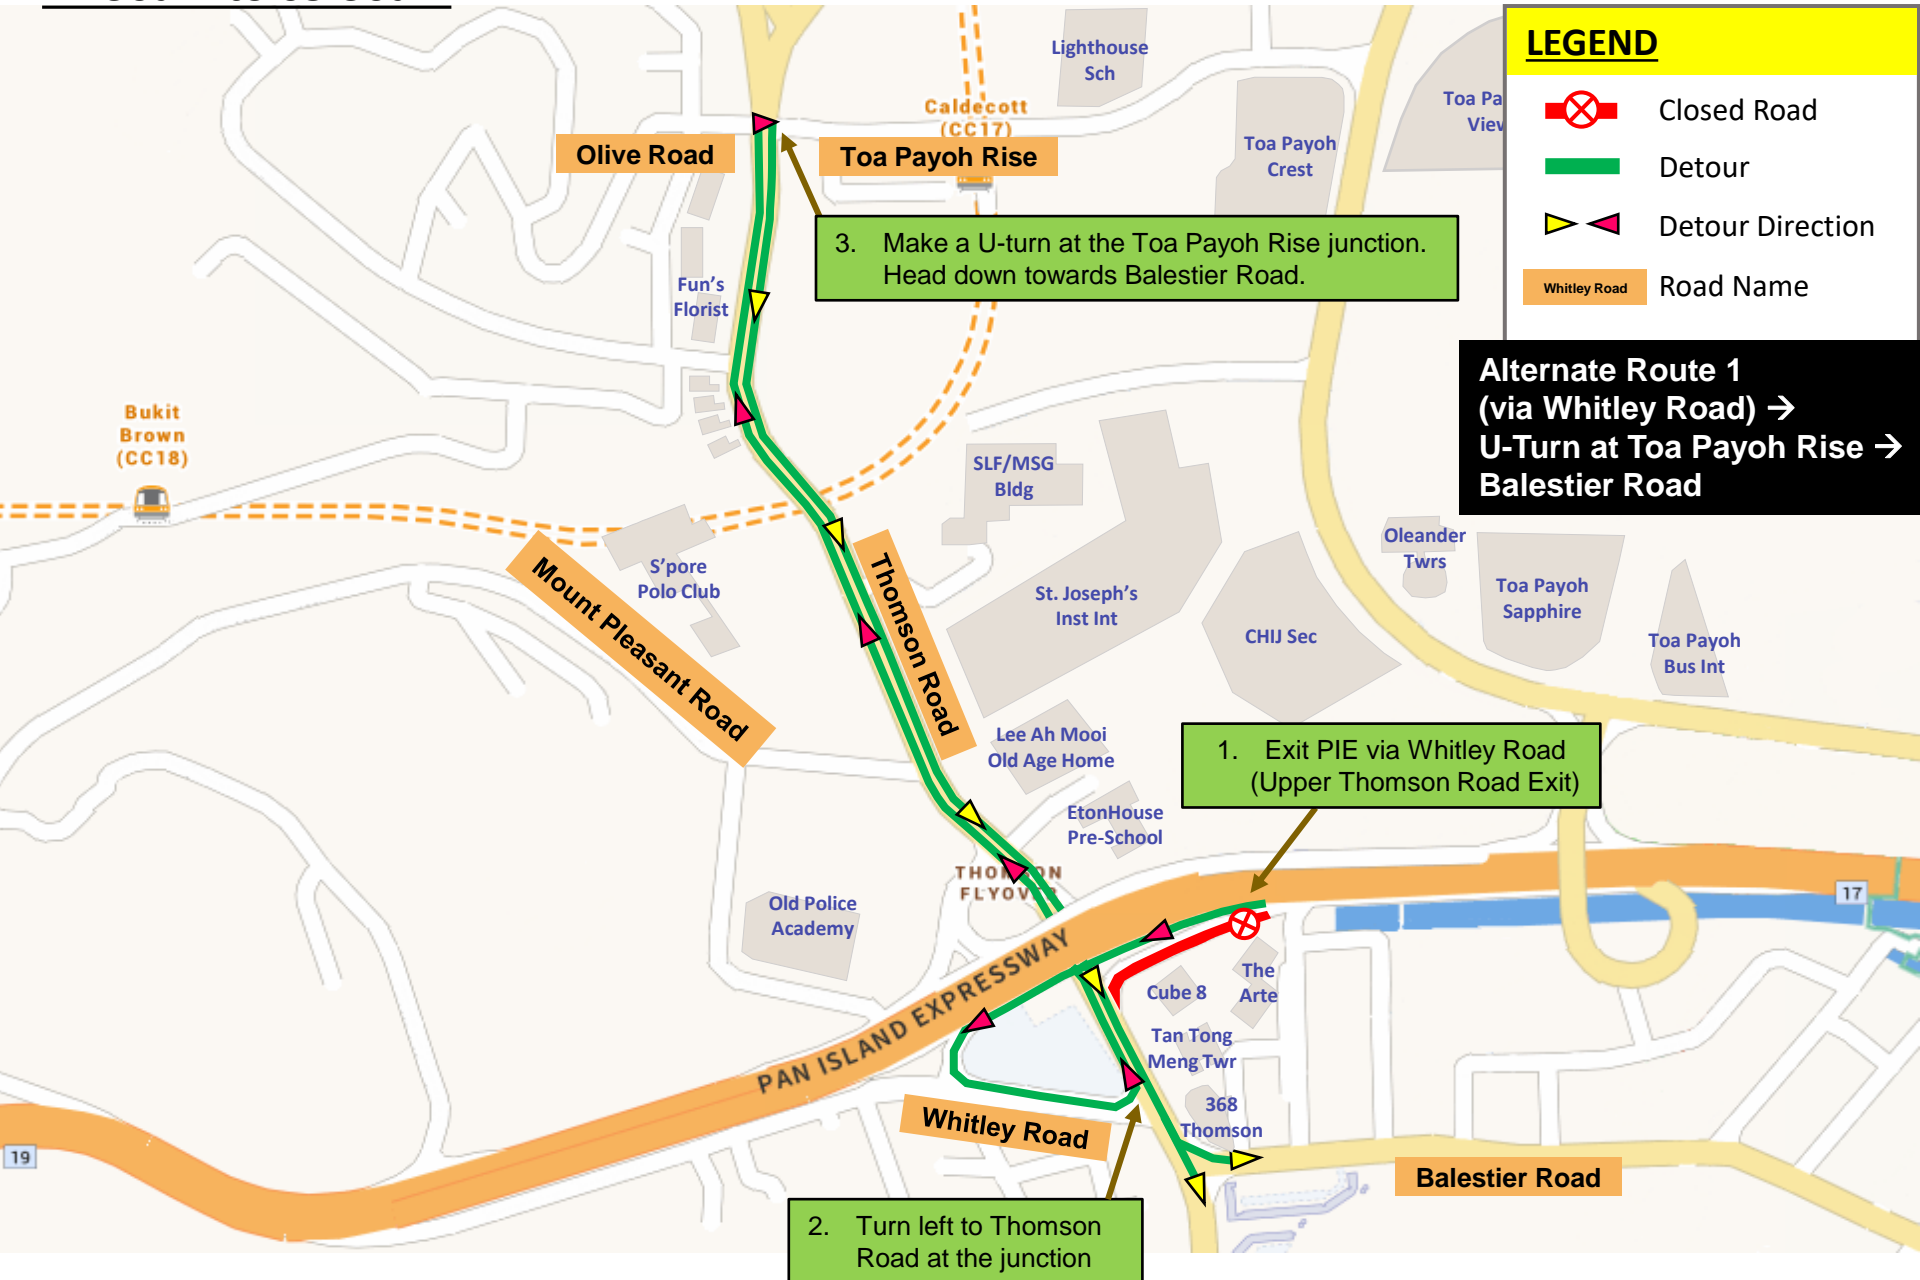

19 December 2021
12.30am to 05.30am

19 December 2021
12.30am to 05.30am

LEGEND

- Closed Road
- Detour
- Detour Direction
- Whitley Road
- Road Name

Alternate Route 2
(via Jalan Datch) →
Balestier Road →
Ah Hood Road →
Thomson Road

1. Exit PIE via Jalan Datch

3. Turn right to Balestier Road and head straight to reach the junction

2. Turn left here and left again to Ah Hood Road

4. Turn left/right to Thomson Road at the junction

19 December 2021
12.30am to 05.30am

1. Exit PIE via Jalan Datoth

2. Turn right to Thomson Road at the junction

LEGEND

- Closed Road
- Detour
- Detour Direction
- Whitley Road
- Road Name

Alternate Route 3
(Heavy Vehicles Only)
(via Jalan Datoth) →
Balestier Road →
Moulmein Road →
Thomson Road