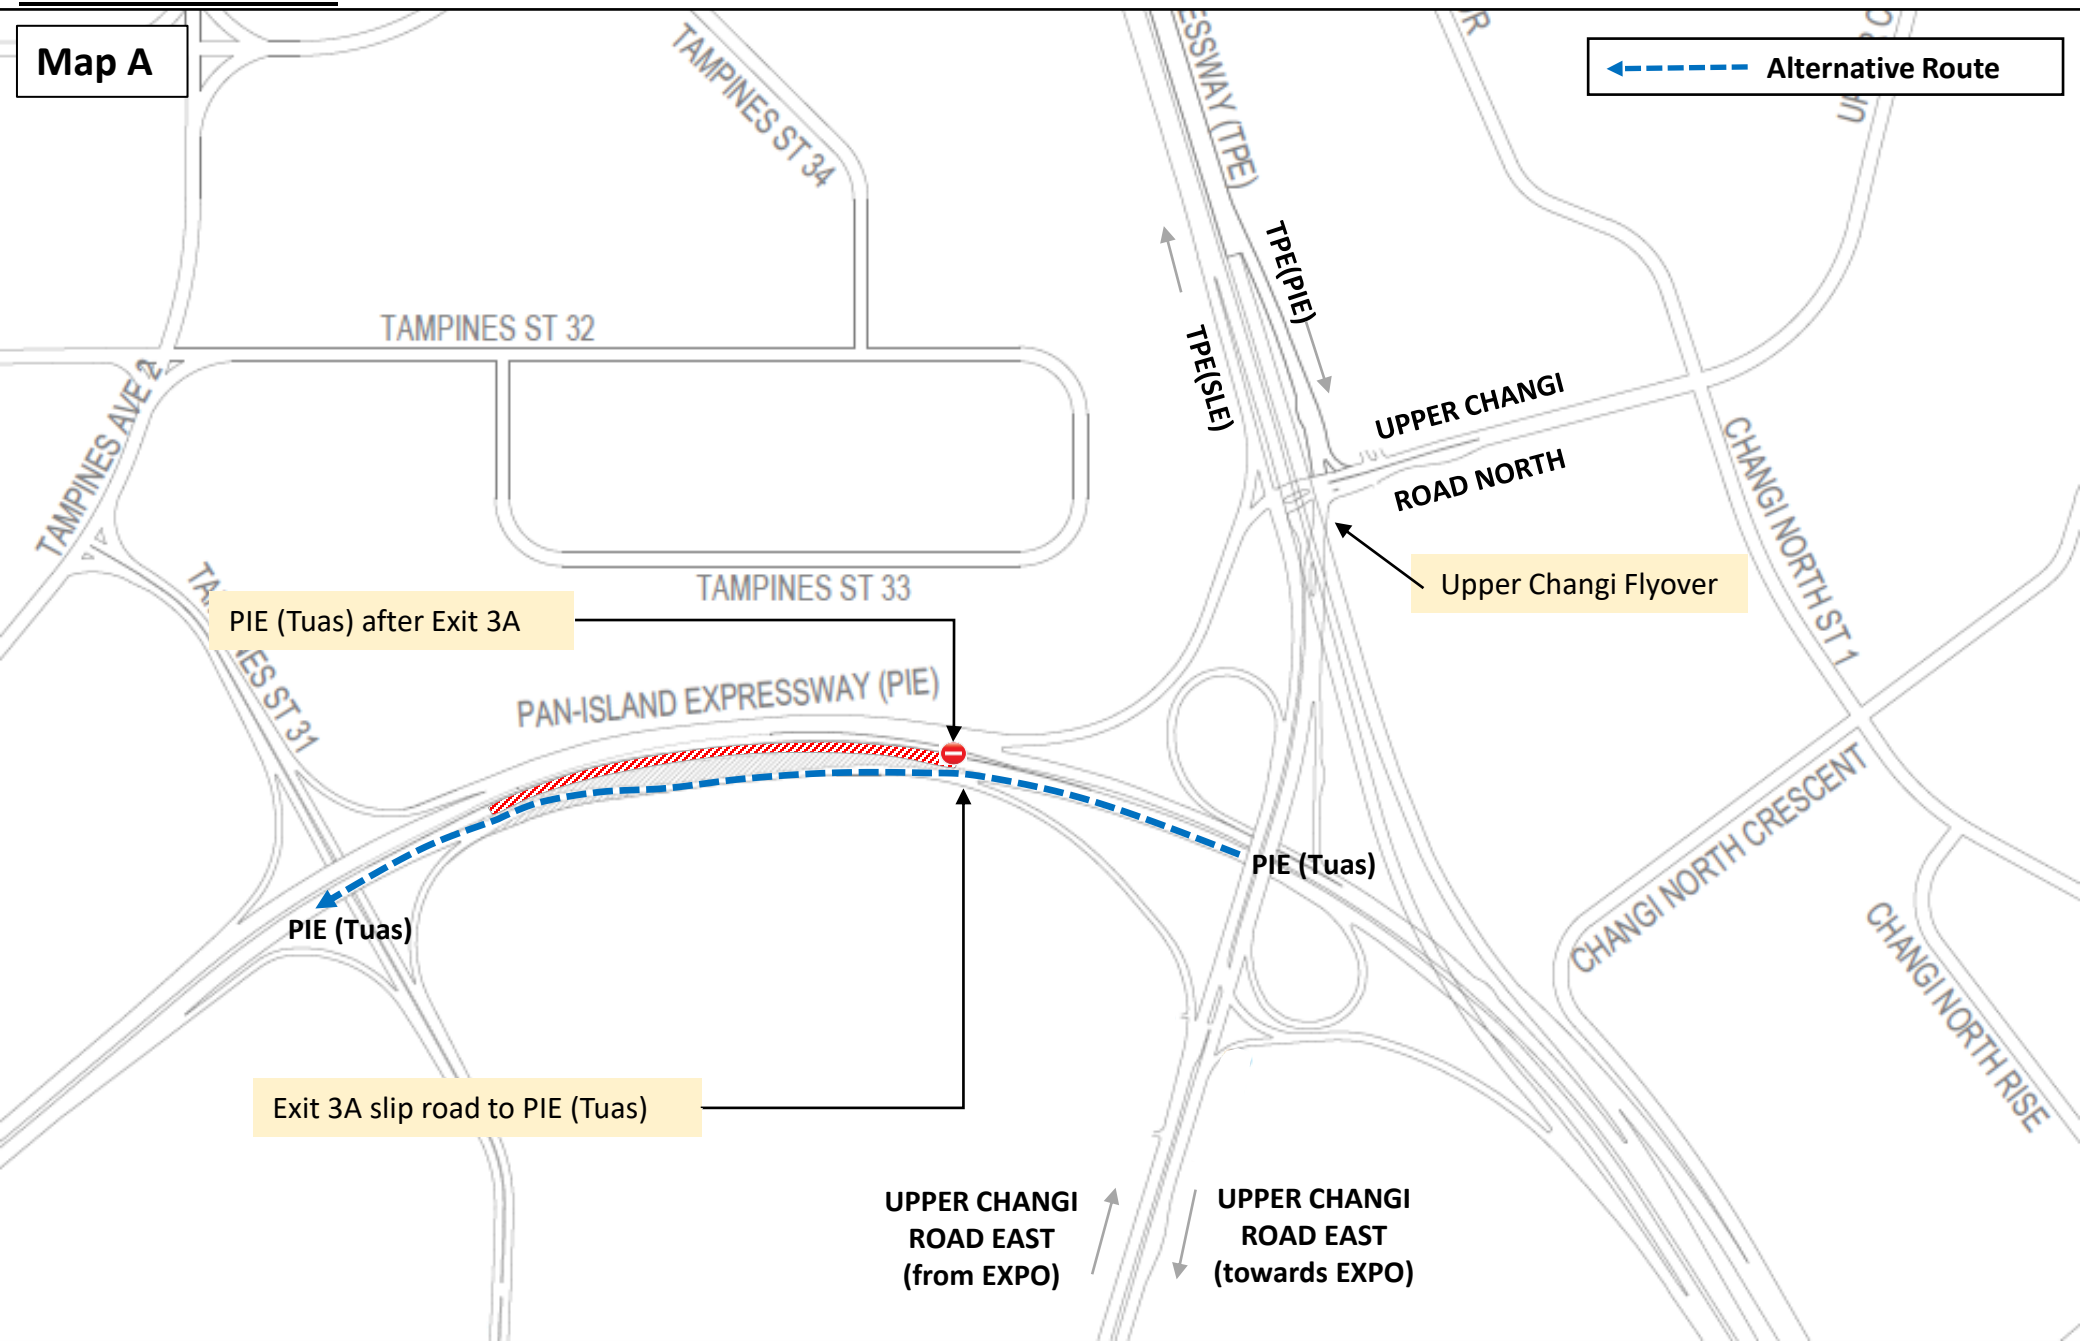

3 June 2022, 4 June 2022, 12 June 2022, 27 June 2022 and 28 June 2022

12.30am to 05.00am

Map A

 **Alternative Route**

PIE (Tuas) after Exit 3A

Upper Changi Flyover

Exit 3A slip road to PIE (Tuas)

UPPER CHANGI ROAD EAST (from EXPO)

UPPER CHANGI ROAD EAST (towards EXPO)

3 June 2022, 4 June 2022, 12 June 2022, 27 June 2022 and 28 June 2022

12.30am to 05.00am

Map B

← - - - Alternative Route

PIE (Tuas) after Exit 3A

Upper Changi Flyover

Exit 3A slip road to PIE (Tuas)

UPPER CHANGI ROAD EAST (from EXPO)

UPPER CHANGI ROAD EAST (towards EXPO)