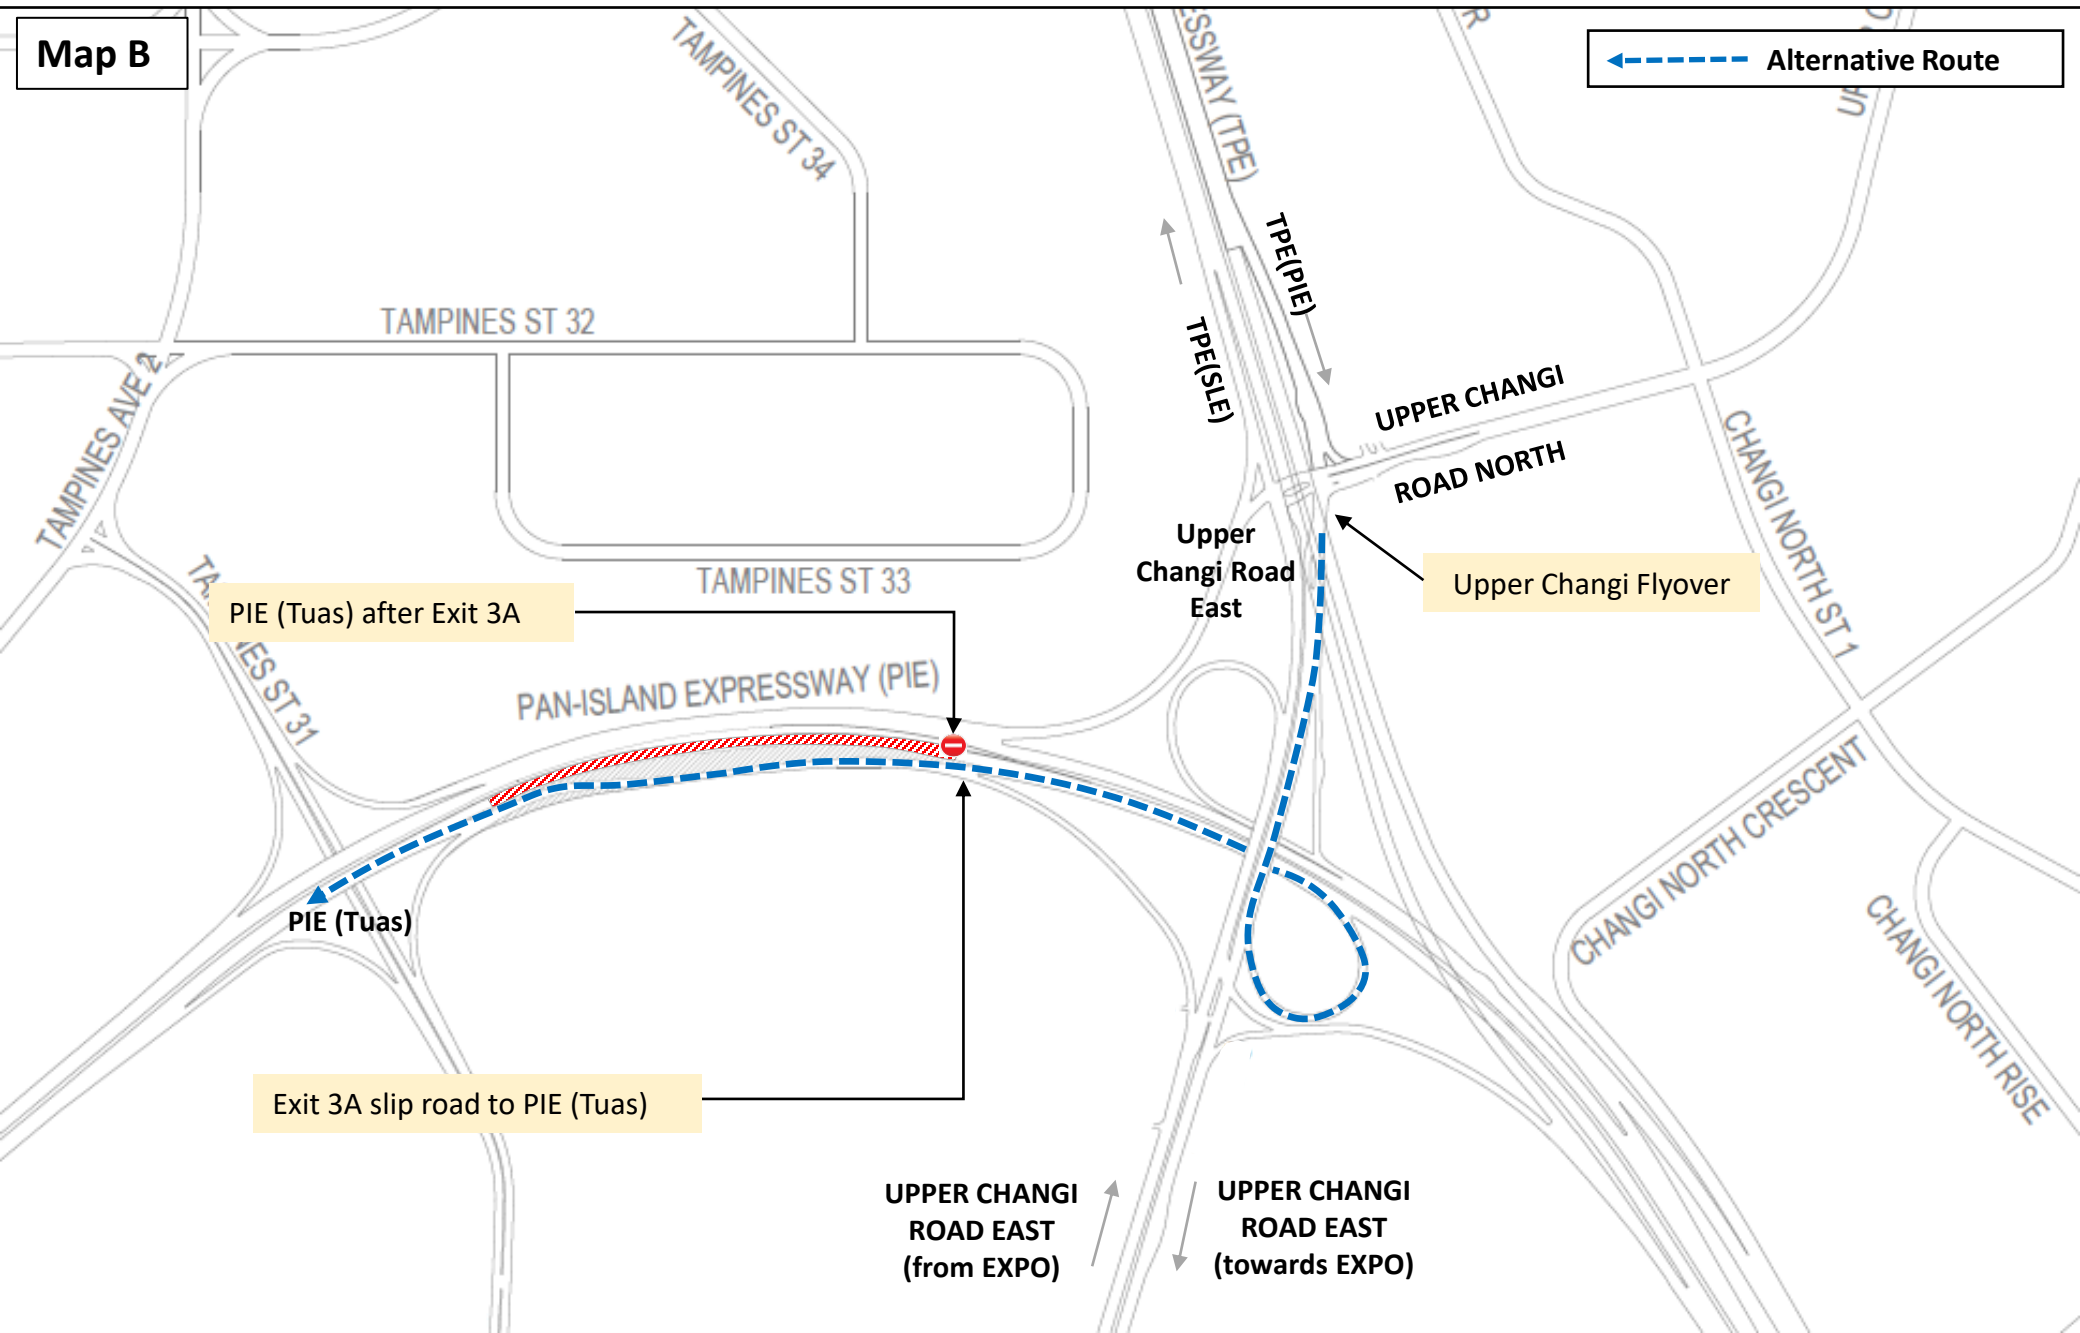

3 June 2022, 4 June 2022, 12 June 2022, 27 June 2022 and 28 June 2022

12.30am to 05.00am

Map A

 **Alternative Route**

PIE (Tuas) after Exit 3A

Upper Changi Flyover

Exit 3A slip road to PIE (Tuas)

UPPER CHANGI ROAD EAST (from EXPO)

UPPER CHANGI ROAD EAST (towards EXPO)

3 June 2022, 4 June 2022, 12 June 2022, 27 June 2022 and 28 June 2022

12.30am to 05.00am

Map B

← - - - Alternative Route

PIE (Tuas) after Exit 3A

Upper Changi Flyover

Exit 3A slip road to PIE (Tuas)

UPPER CHANGI ROAD EAST (from EXPO)

UPPER CHANGI ROAD EAST (towards EXPO)