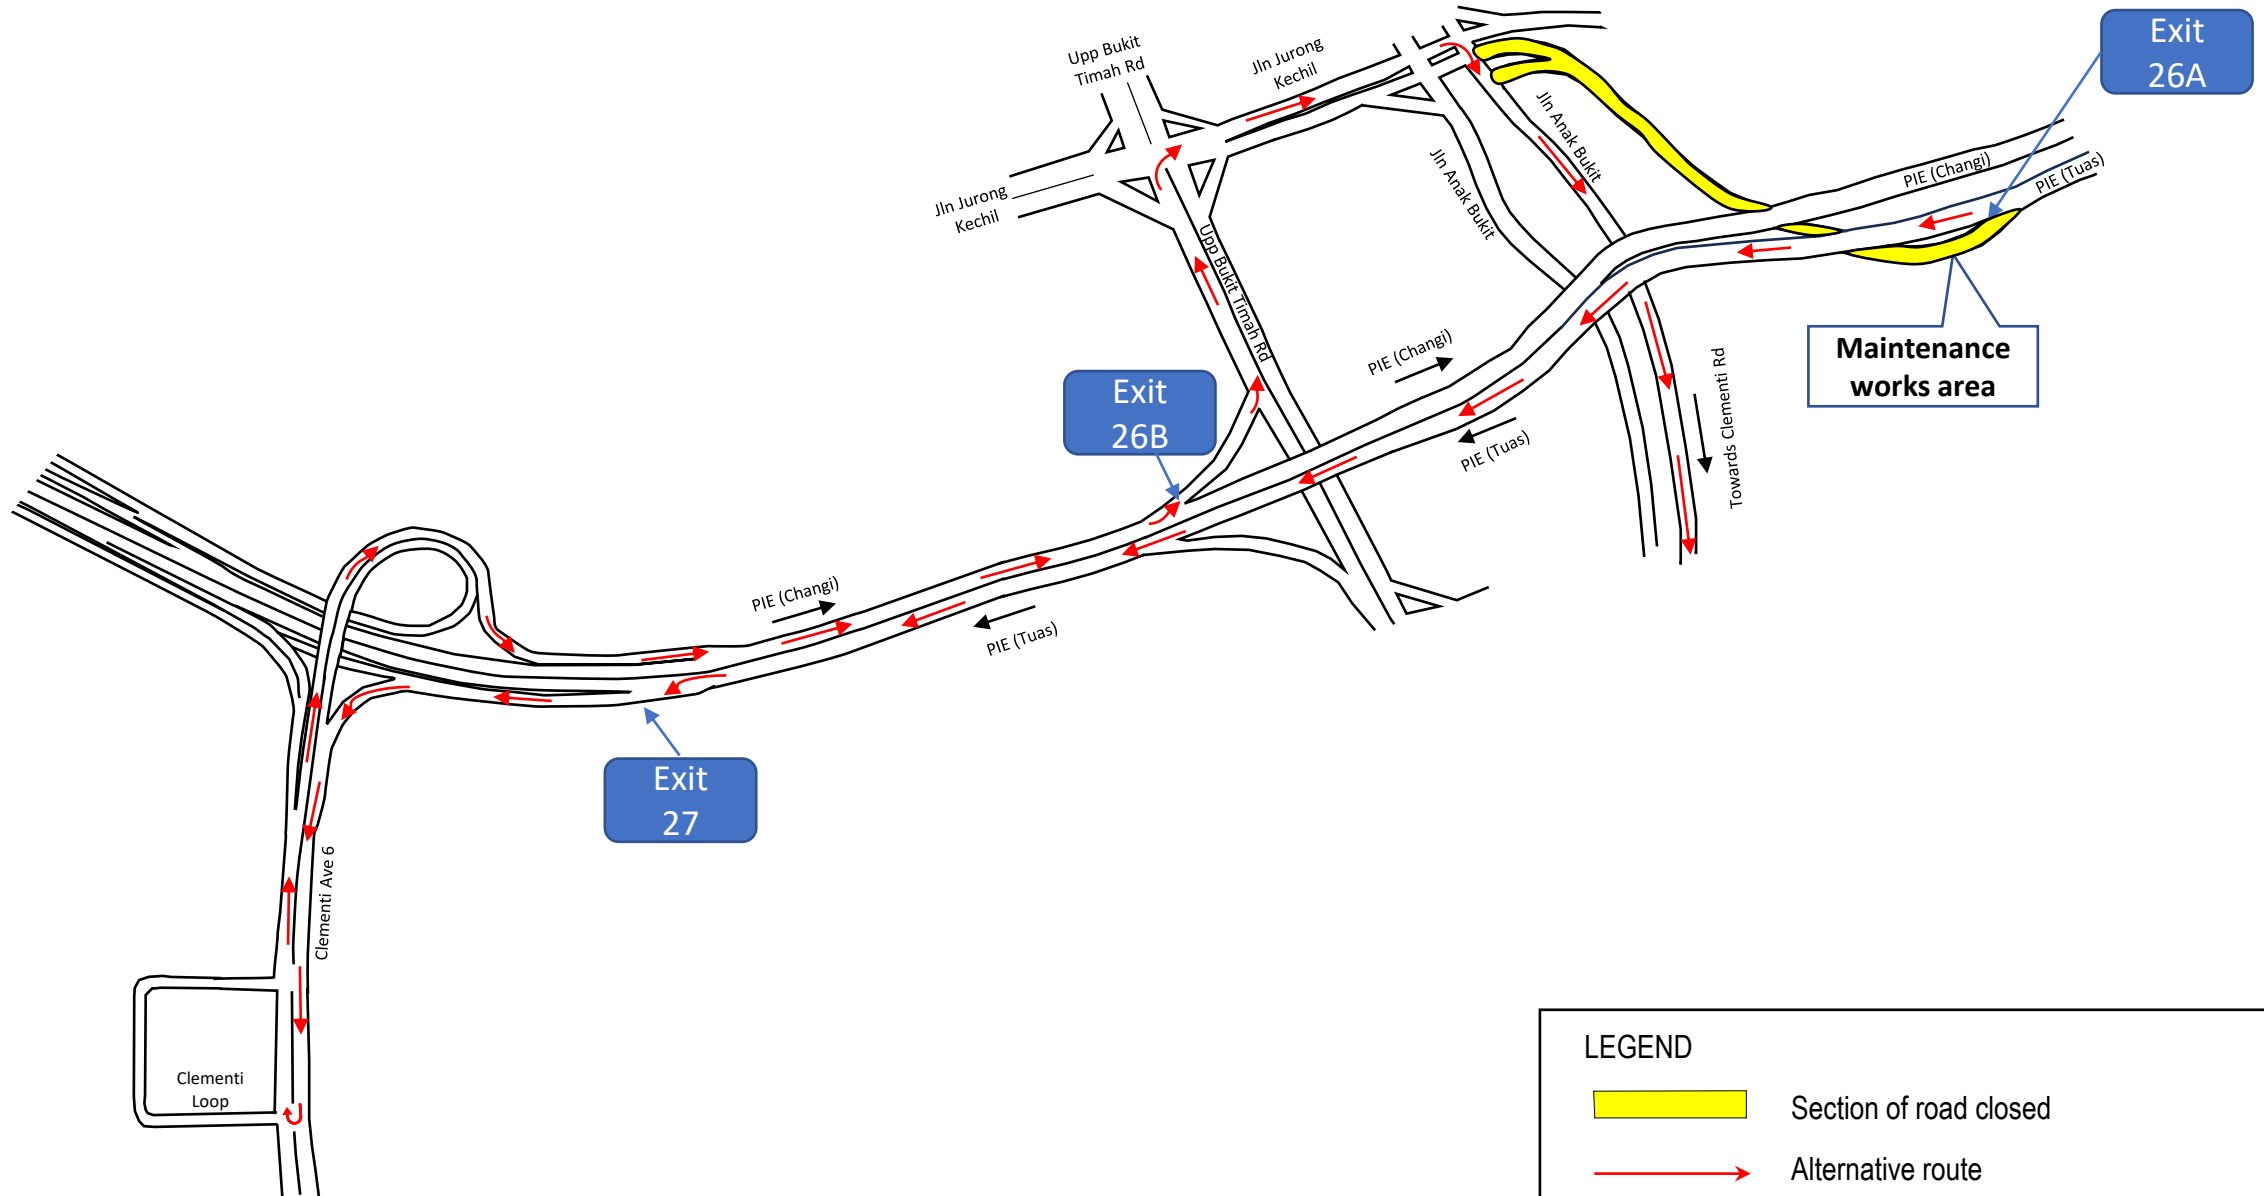

**30 July 2024 and 2 August 2024**

**12.30am to 05.00am**

**LEGEND**

-  Section of road closed
-  Alternative route