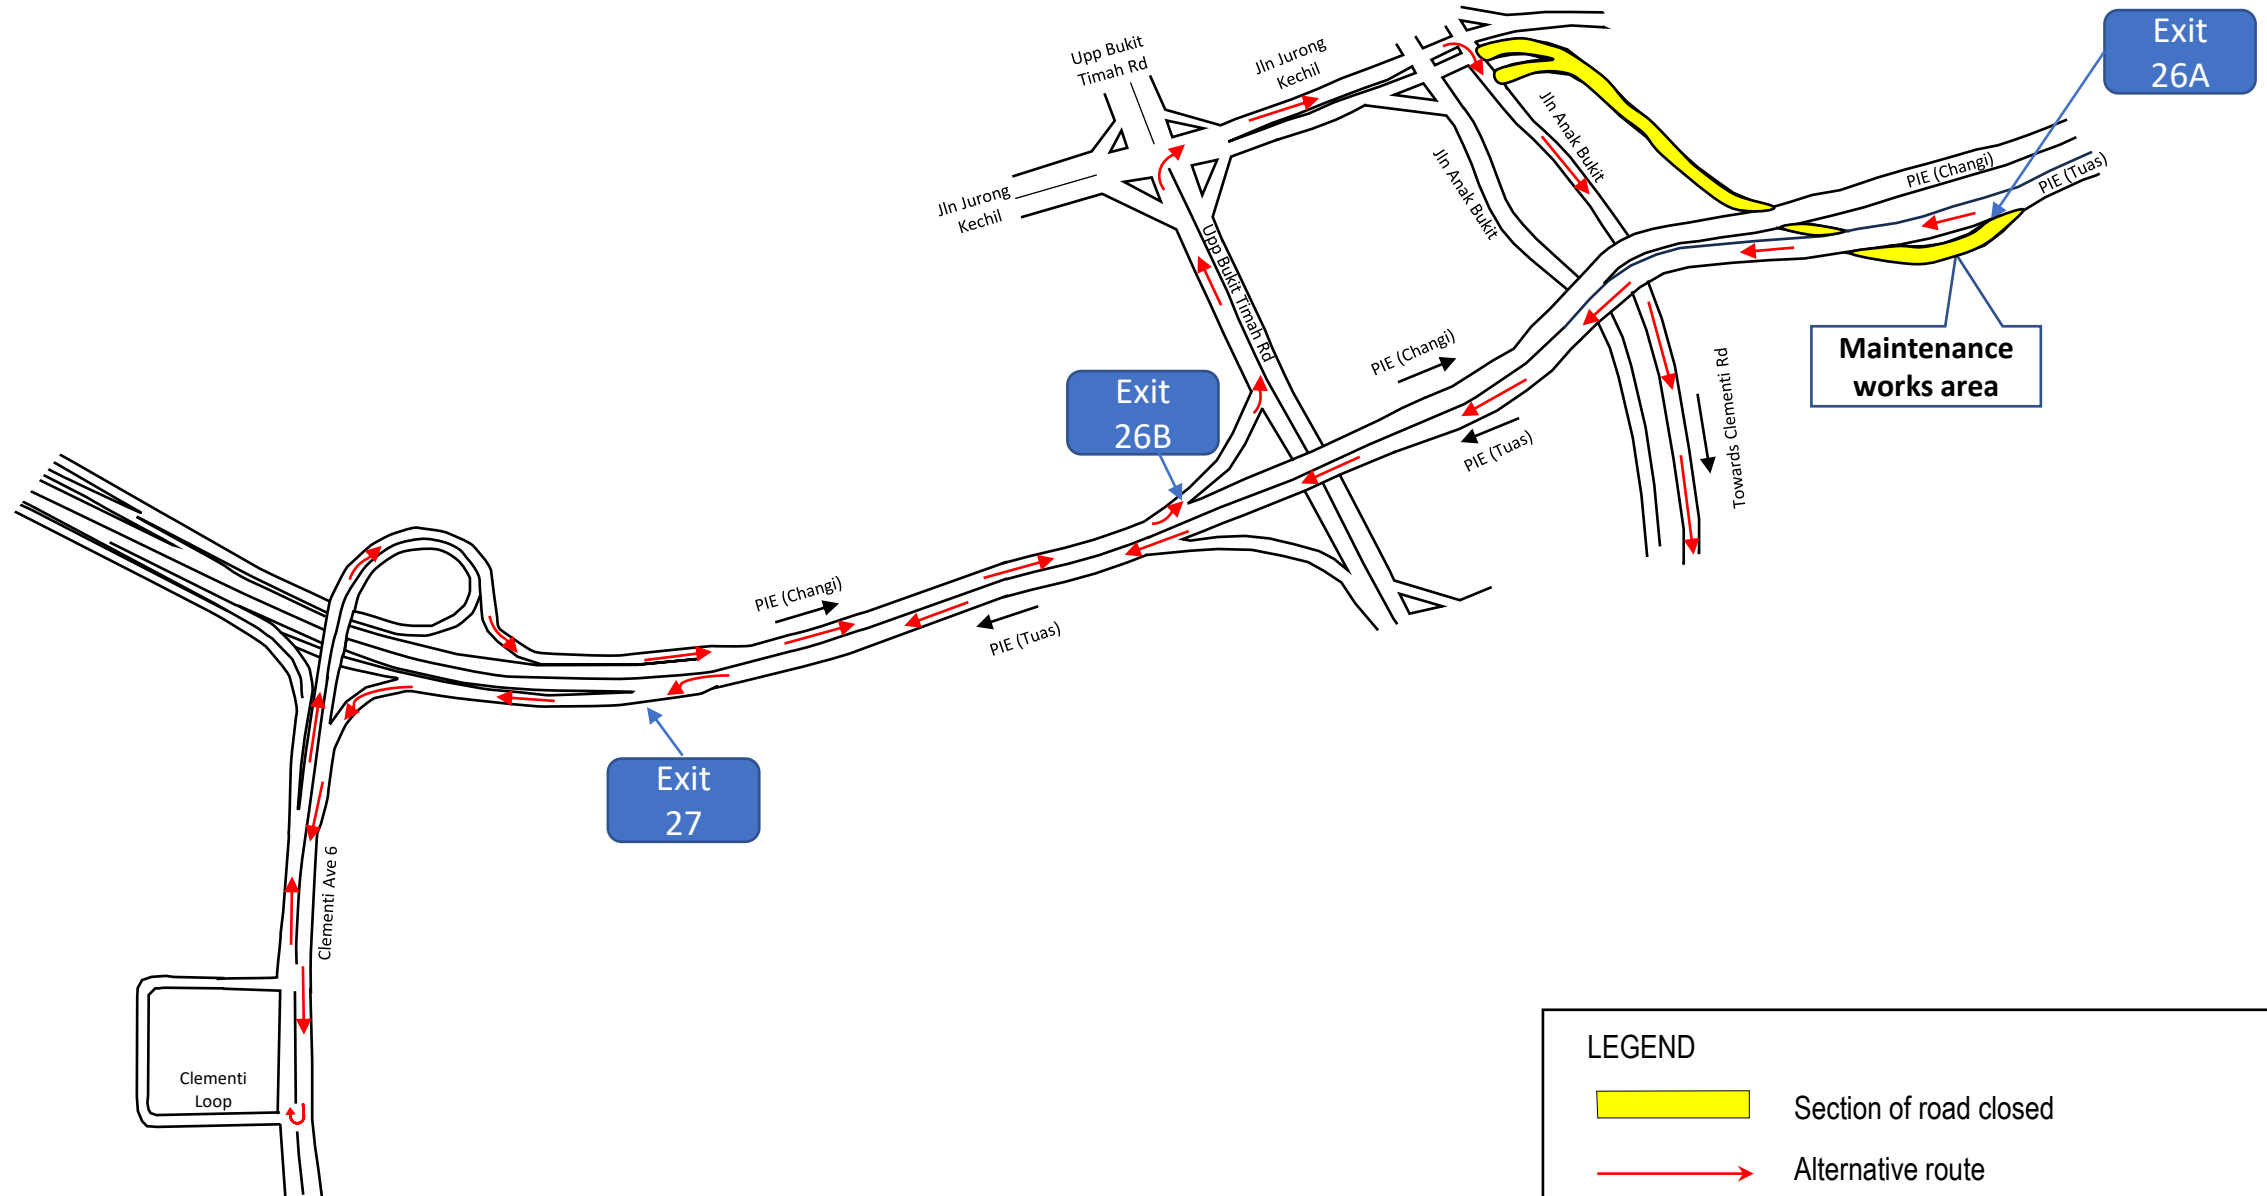

**19 June 2024 to 21 June 2024**

**12.30am to 05.00am (daily)**

**LEGEND**

-  Section of road closed
-  Alternative route