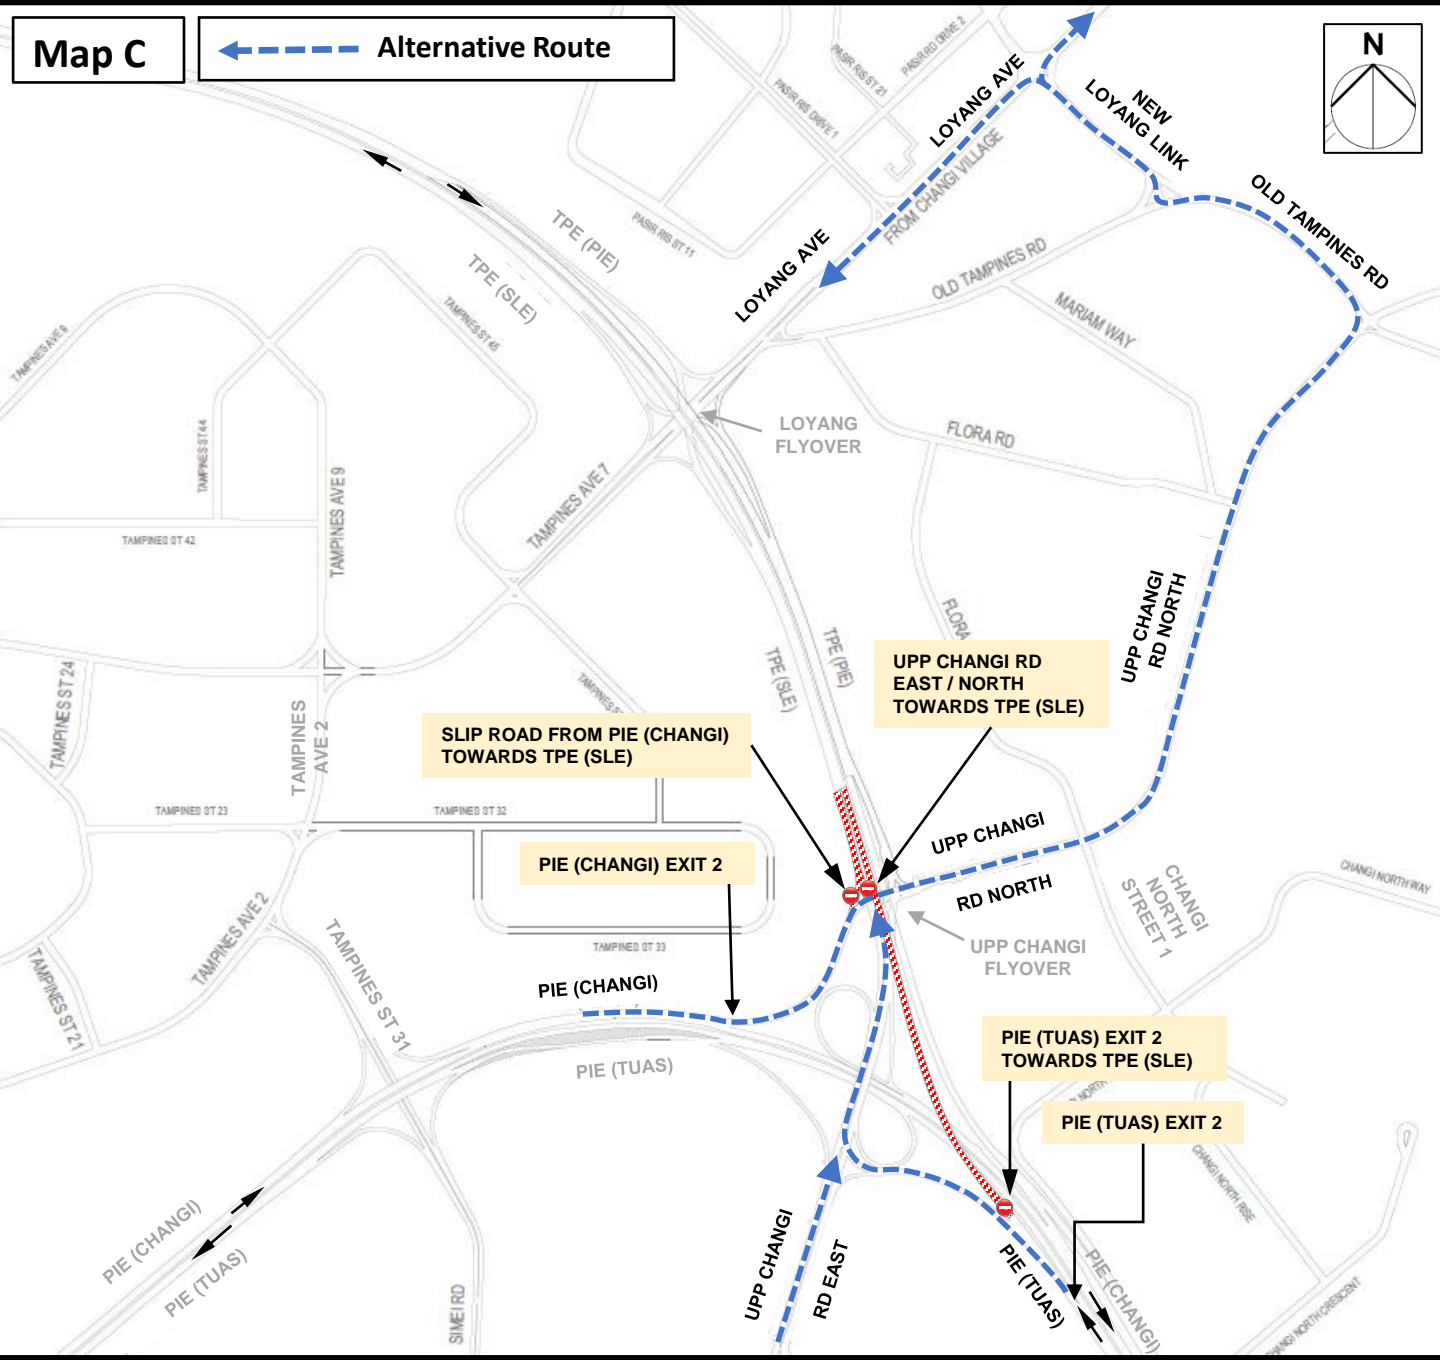

**4 January 2023 to 21 January 2023**  
**12.30am to 05.30am (daily)**

**Map A**       **Alternative Route**

**4 January 2023 to 21 January 2023**  
**12.30am to 05.30am (daily)**

**Map B**       **Alternative Route**

**4 January 2023 to 21 January 2023**  
**12.30am to 05.30am (daily)**

**Map C** ← Alternative Route

**4 January 2023 to 21 January 2023**  
**12.30am to 05.30am (daily)**

**Map D**       **Alternative Route**