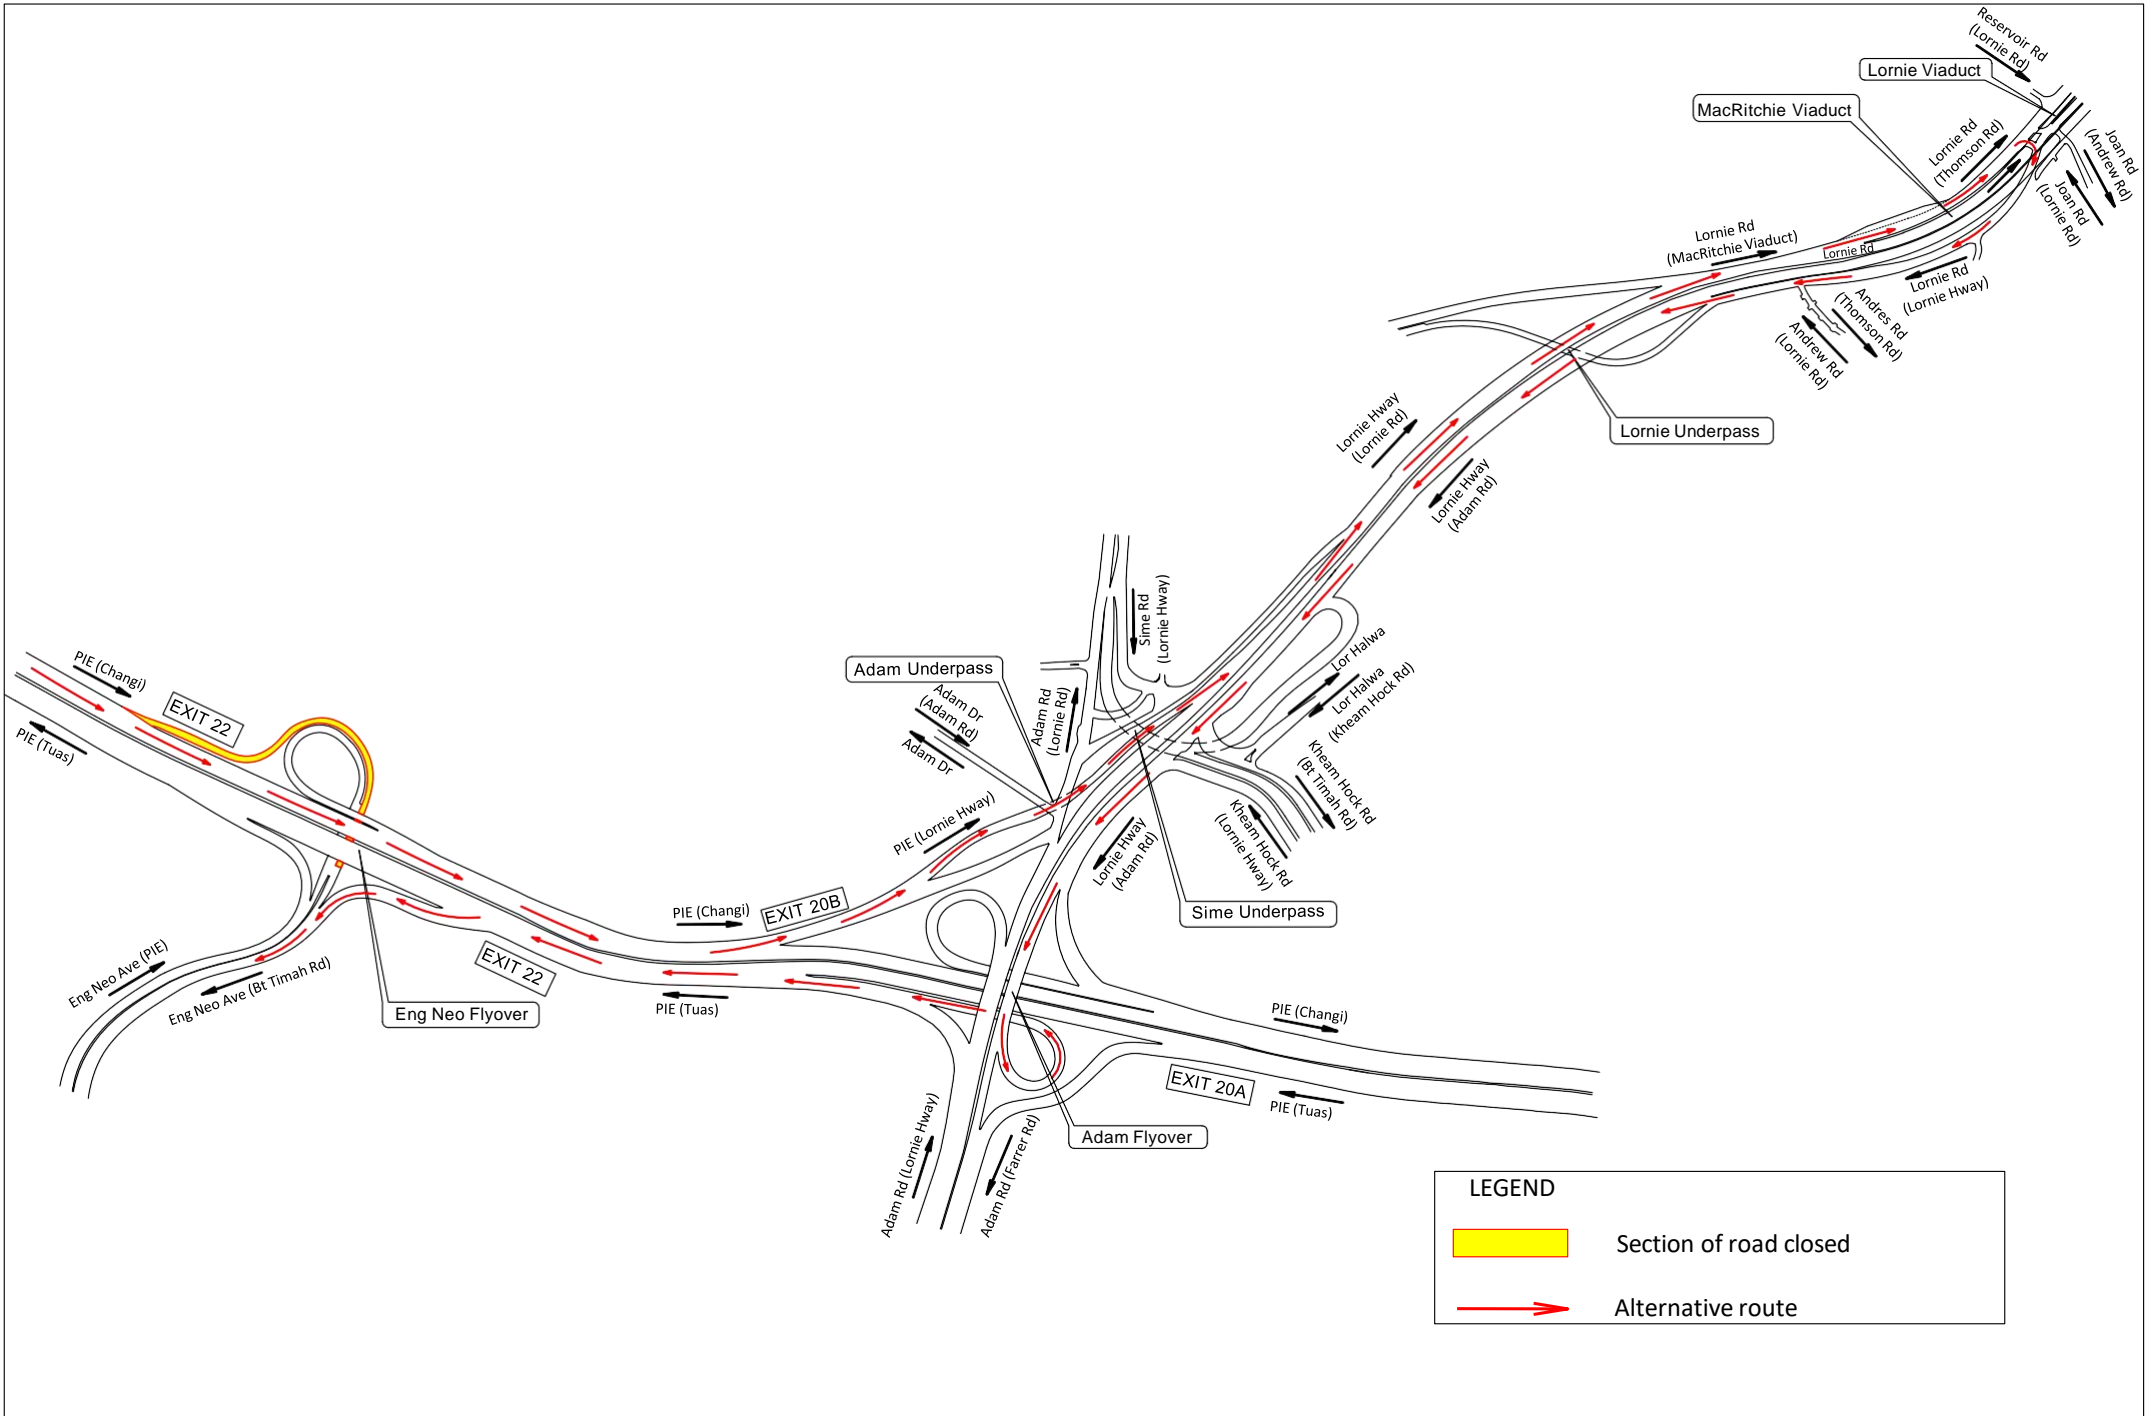

16 July 2024 to 17 July 2024
01.00am and 05.00am (daily)

LEGEND	
	Section of road closed
	Alternative route