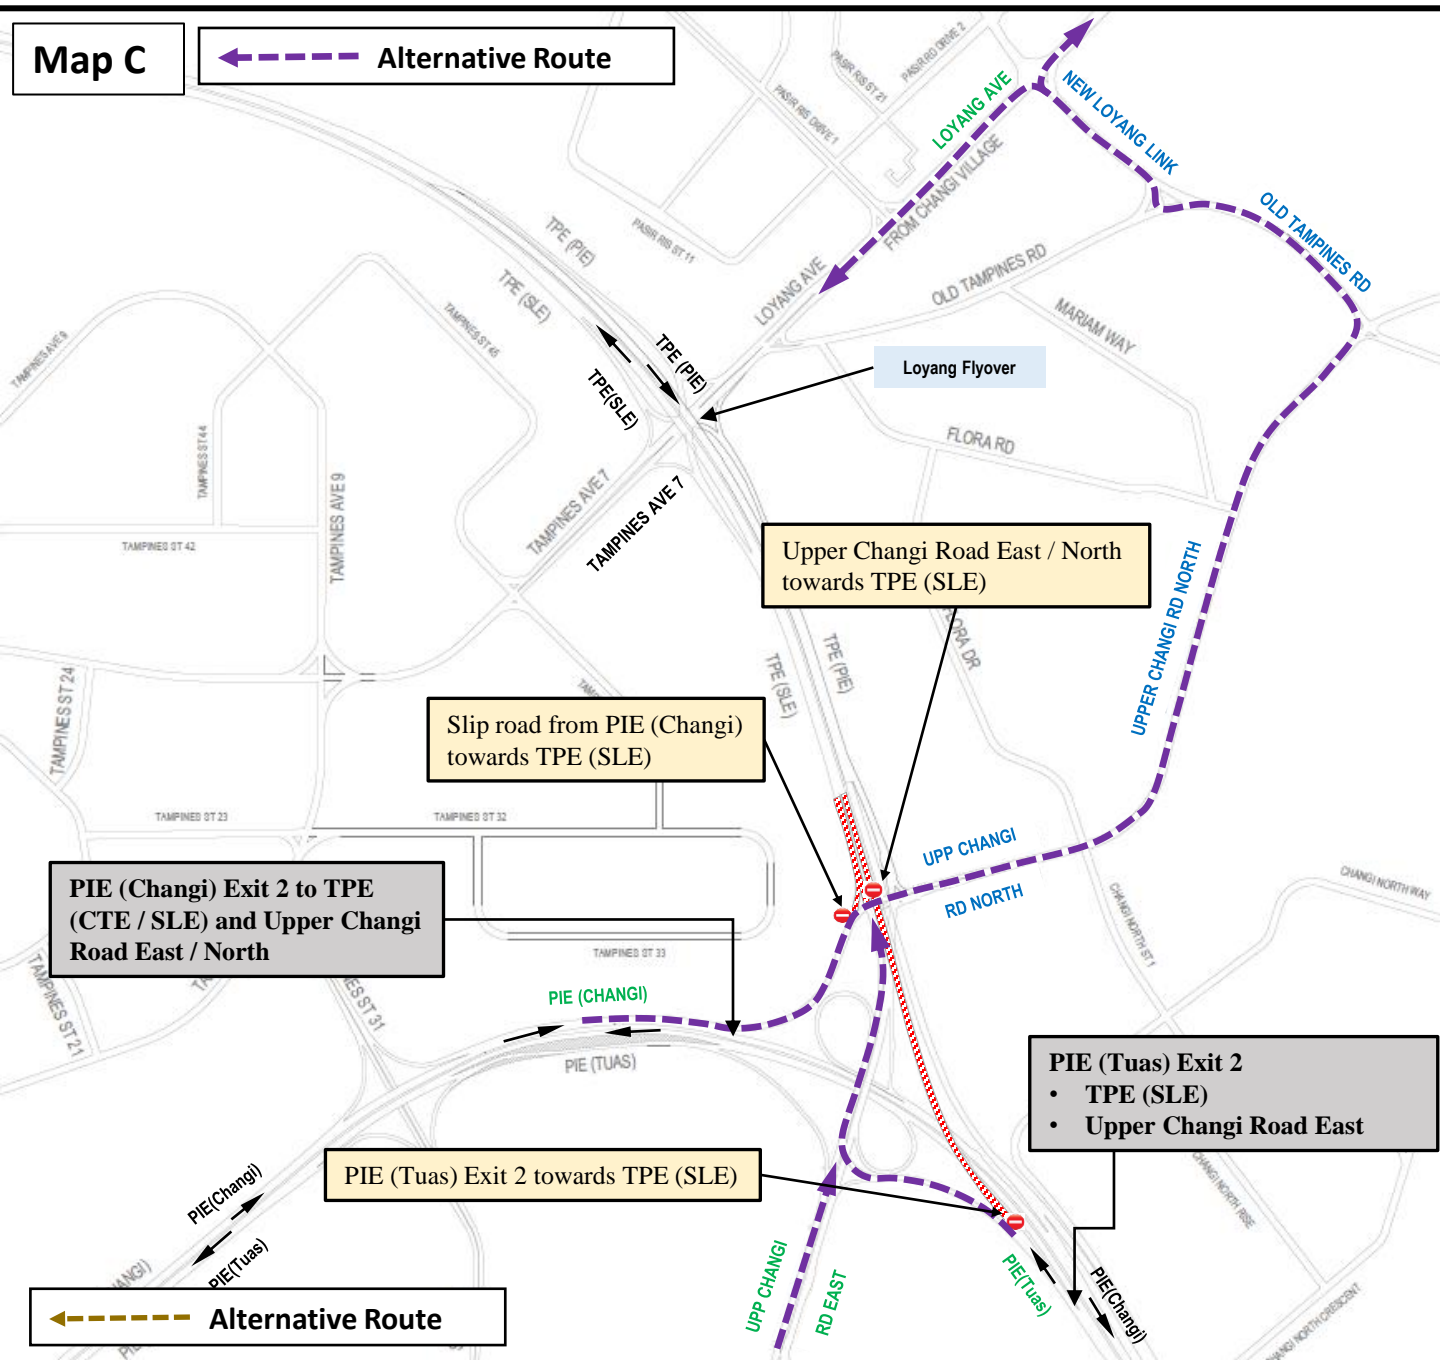

27 May 2022
12.00am to 05.00am

Map A **← - - - - Alternative Route**

27 May 2022
12.00am to 05.00am

Map B  **Alternative Route**

27 May 2022
12.00am to 05.00am

Map C  **Alternative Route**

27 May 2022
12.00am to 05.00am

Map D **← - - - - Alternative Route**