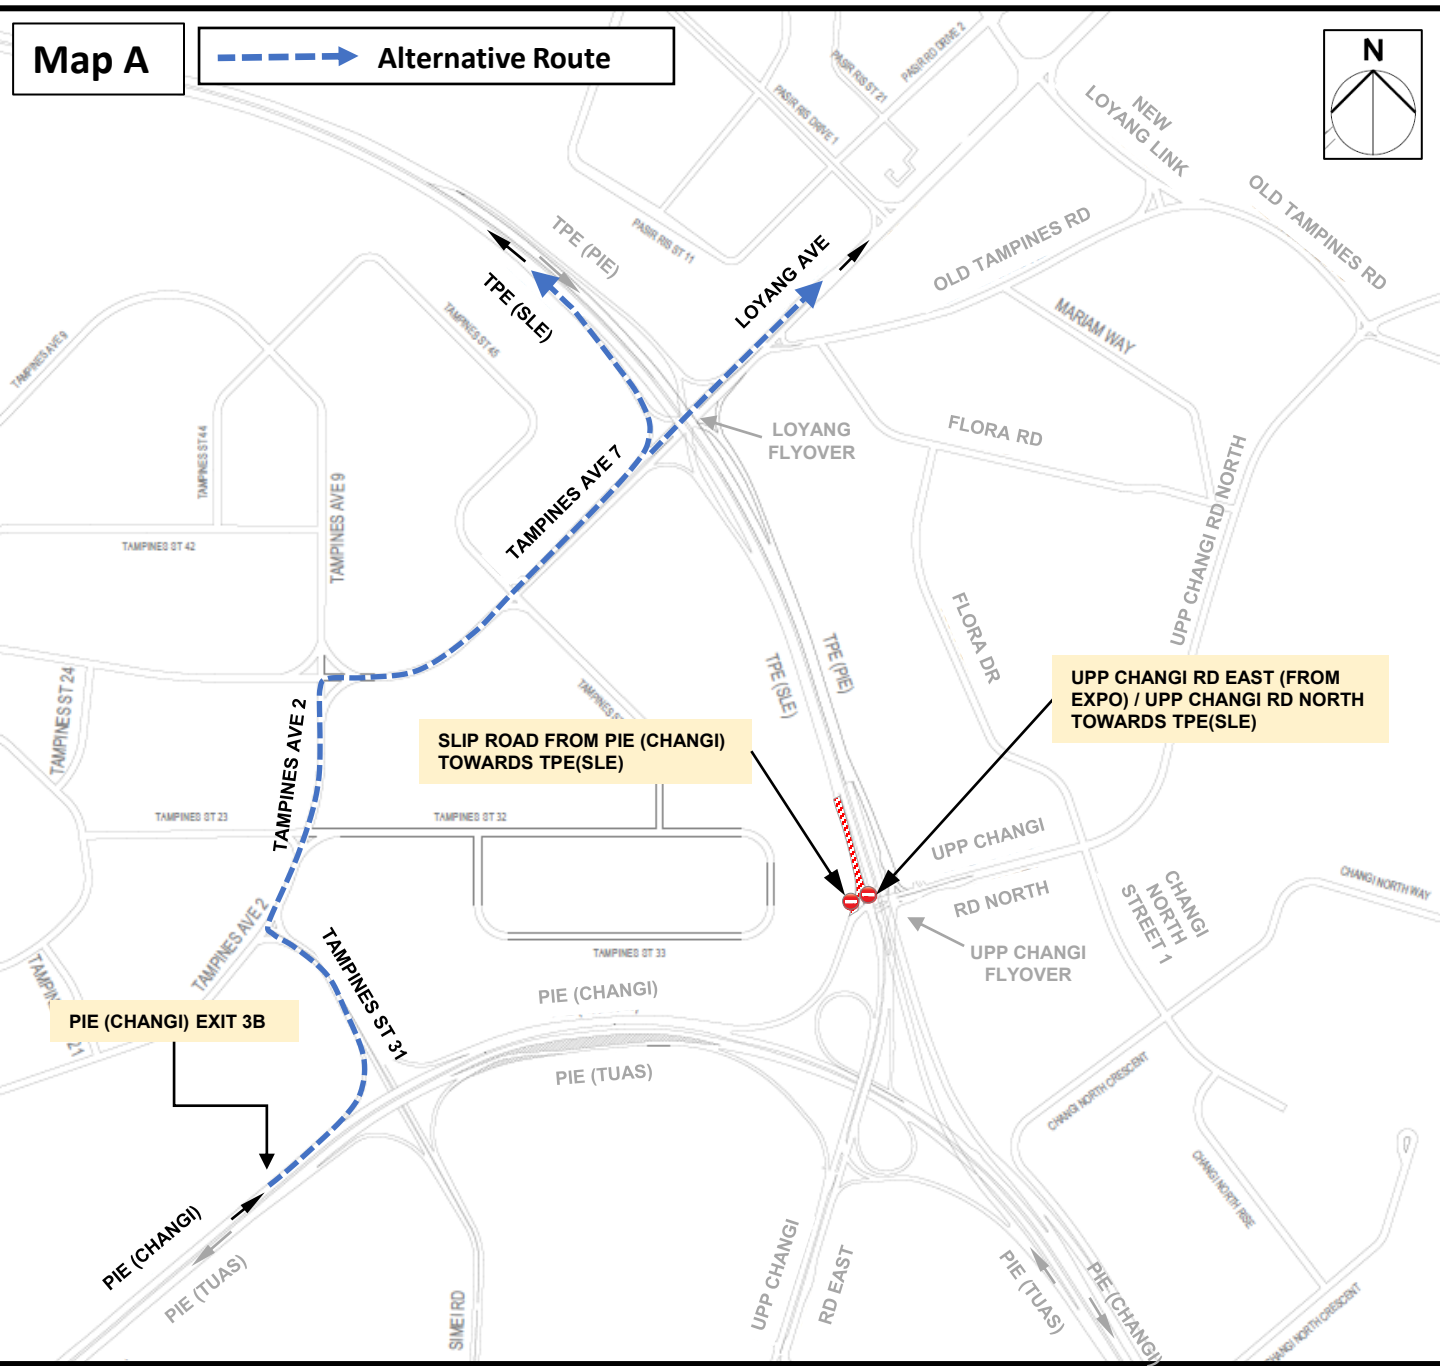

**13 December 2024 and 27 December 2024**  
**11.00pm to 05.30am**

**Map A**  **Alternative Route**

SLIP ROAD FROM PIE (CHANGI)  
TOWARDS TPE(SLE)

PIE (CHANGI) EXIT 3B

UPP CHANGI RD EAST (FROM  
EXPO) / UPP CHANGI RD NORTH  
TOWARDS TPE(SLE)

**13 December 2024 and 27 December 2024**

**11.00pm to 05.30am**

**Map B**  **Alternative Route**