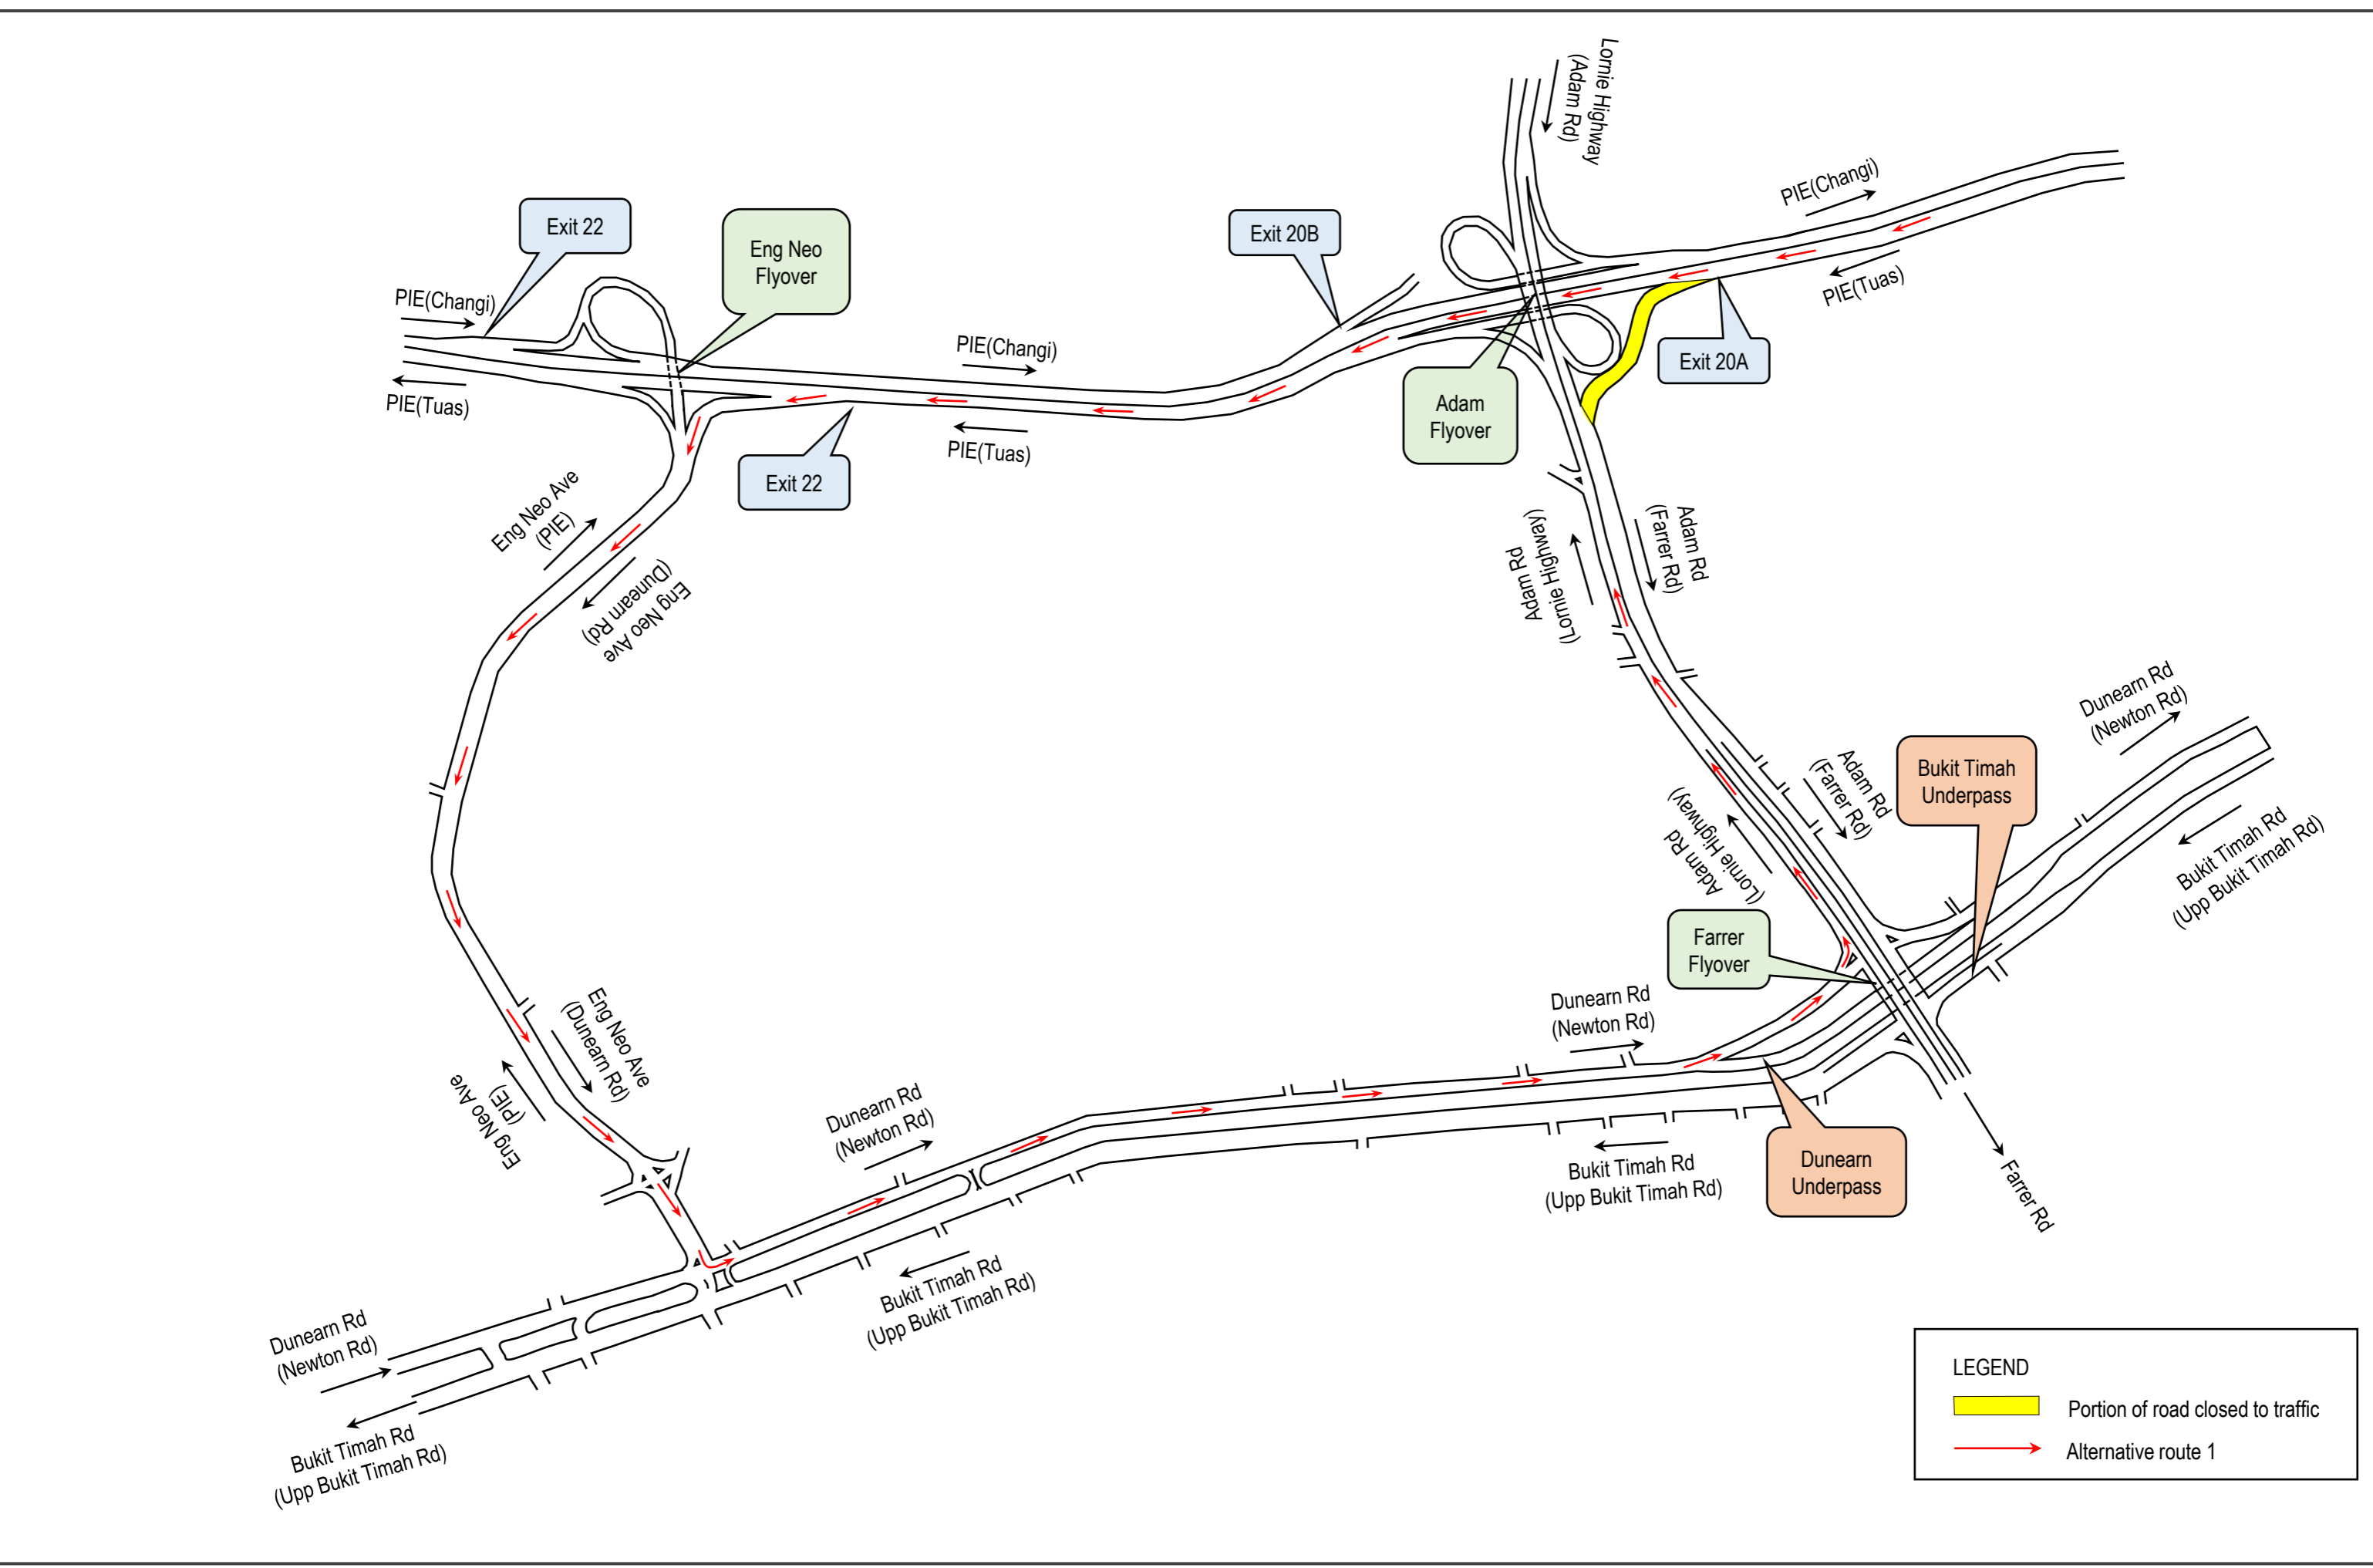

19 January 2023 to 21 January 2023

01.00am to 05.00am (daily)

**LEGEND**

-  Portion of road closed to traffic
-  Alternative route 1