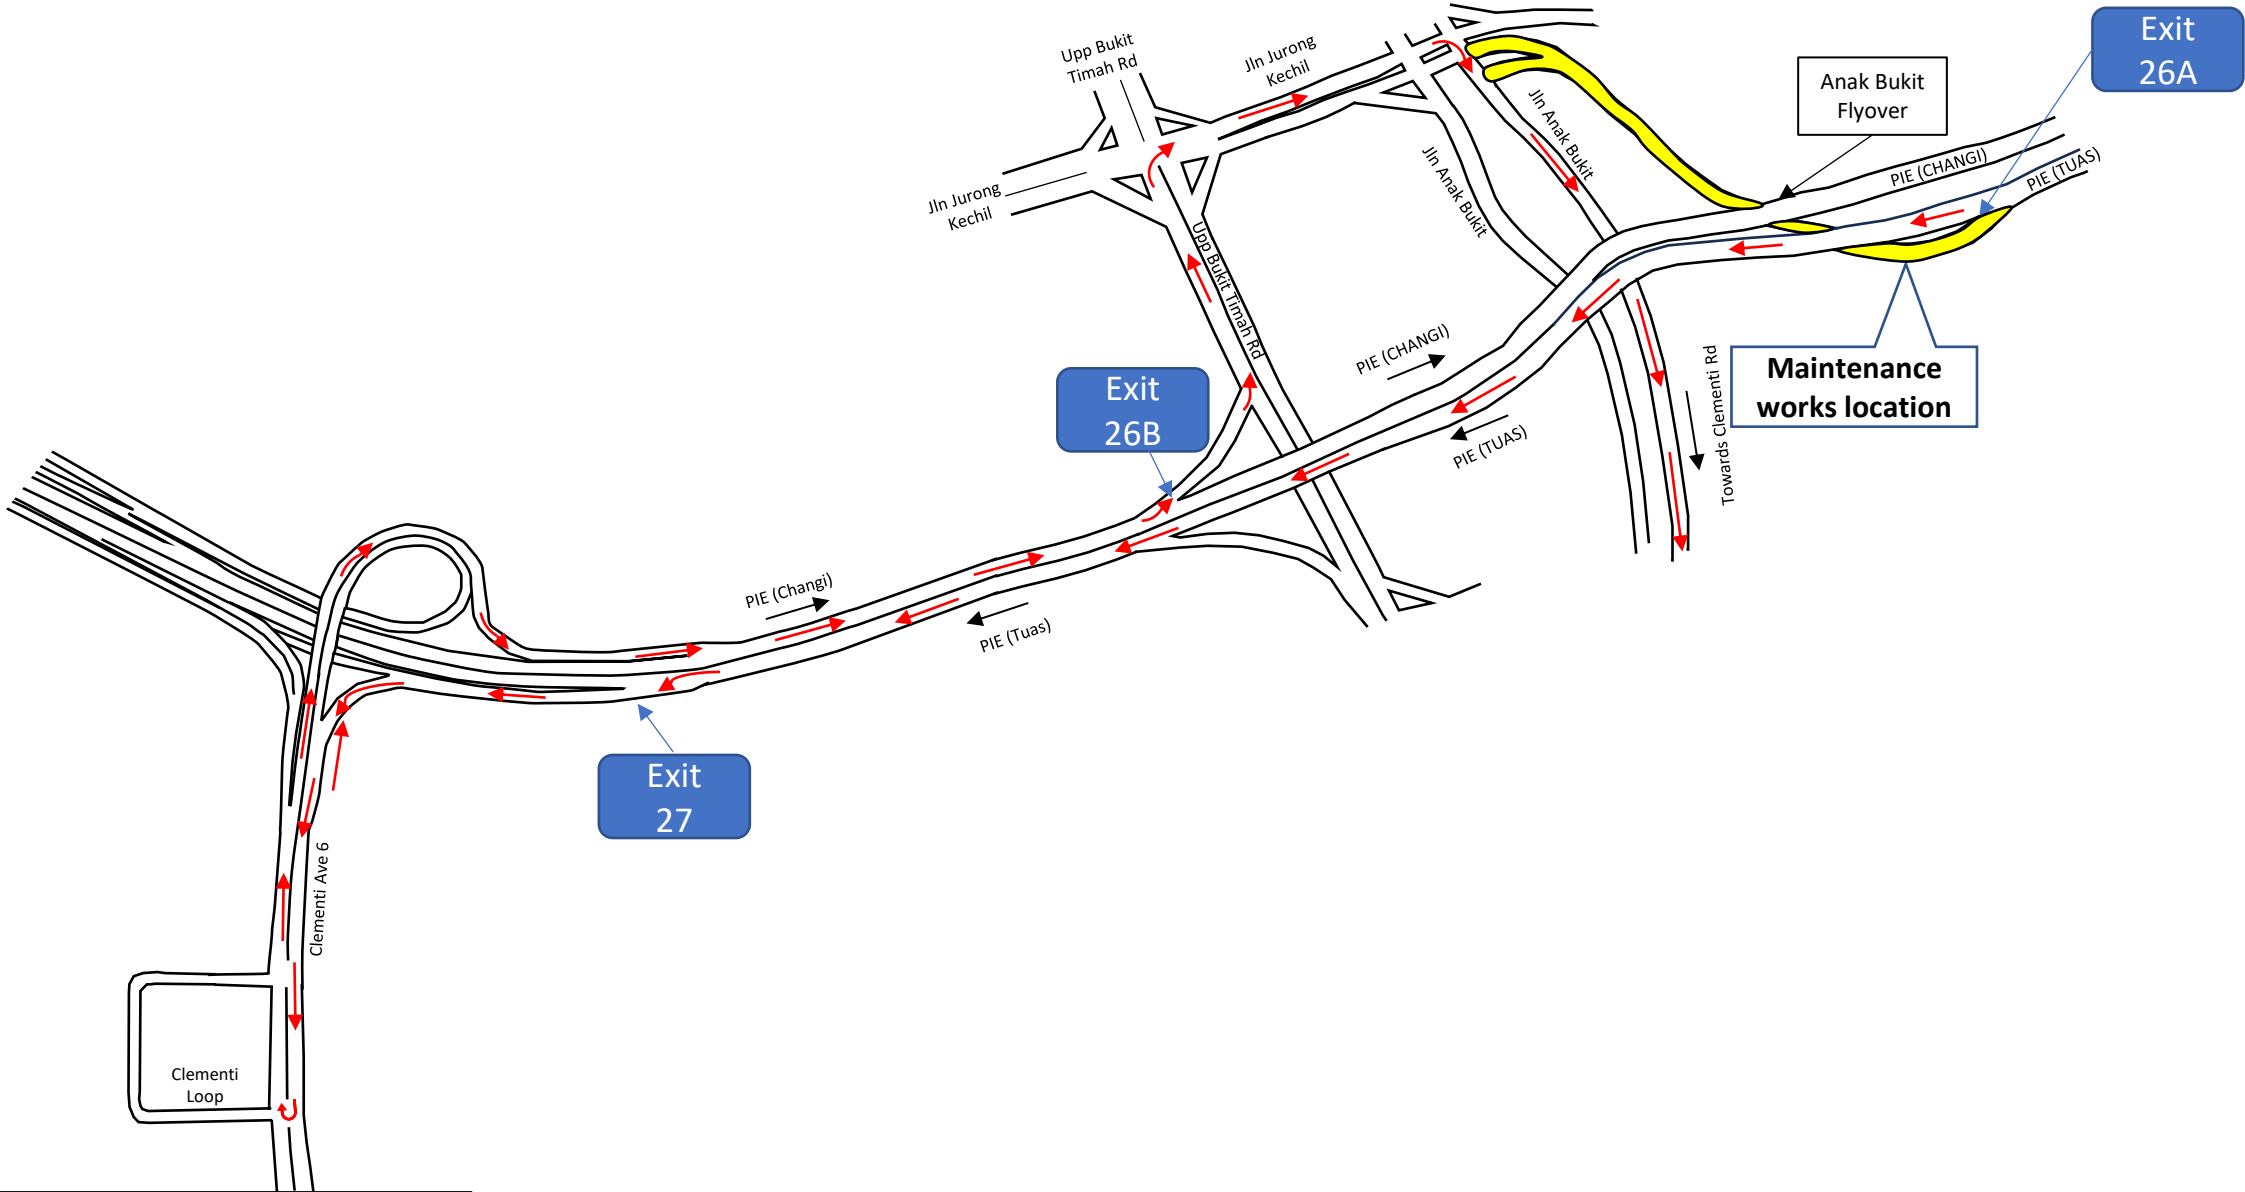

30 November 2024

12.30am to 05.30am

LEGEND

-  Section of Road Closed
-  Alternative Route
- From PIE (Tuas) to Clementi Rd