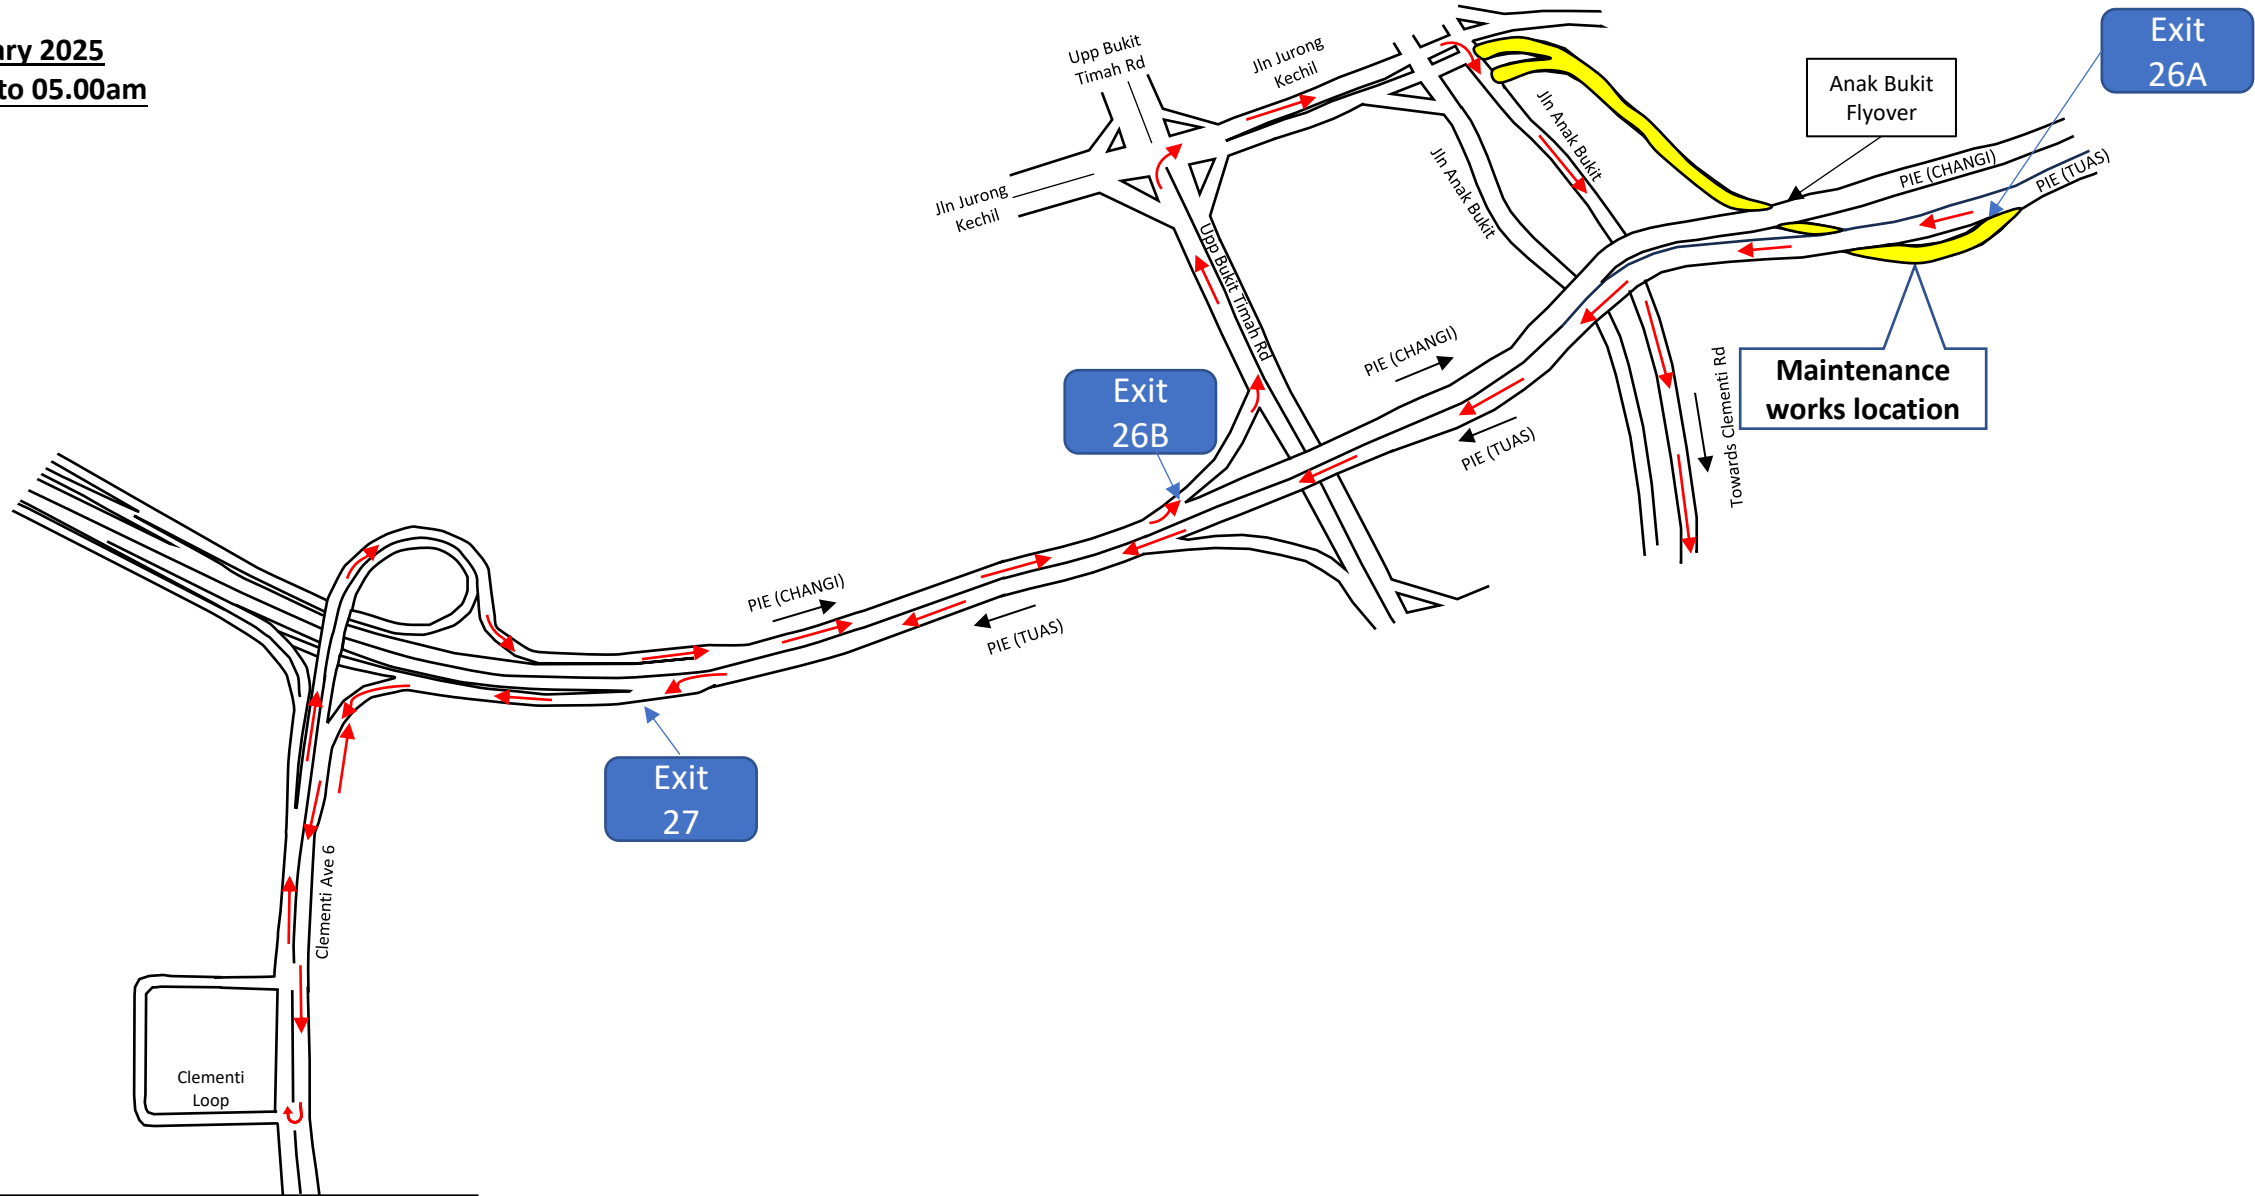

22 February 2025
12.30am to 05.00am

LEGEND

-  Section of Road Closed
-  Alternative Route
From PIE (Tuas) to Clementi Road