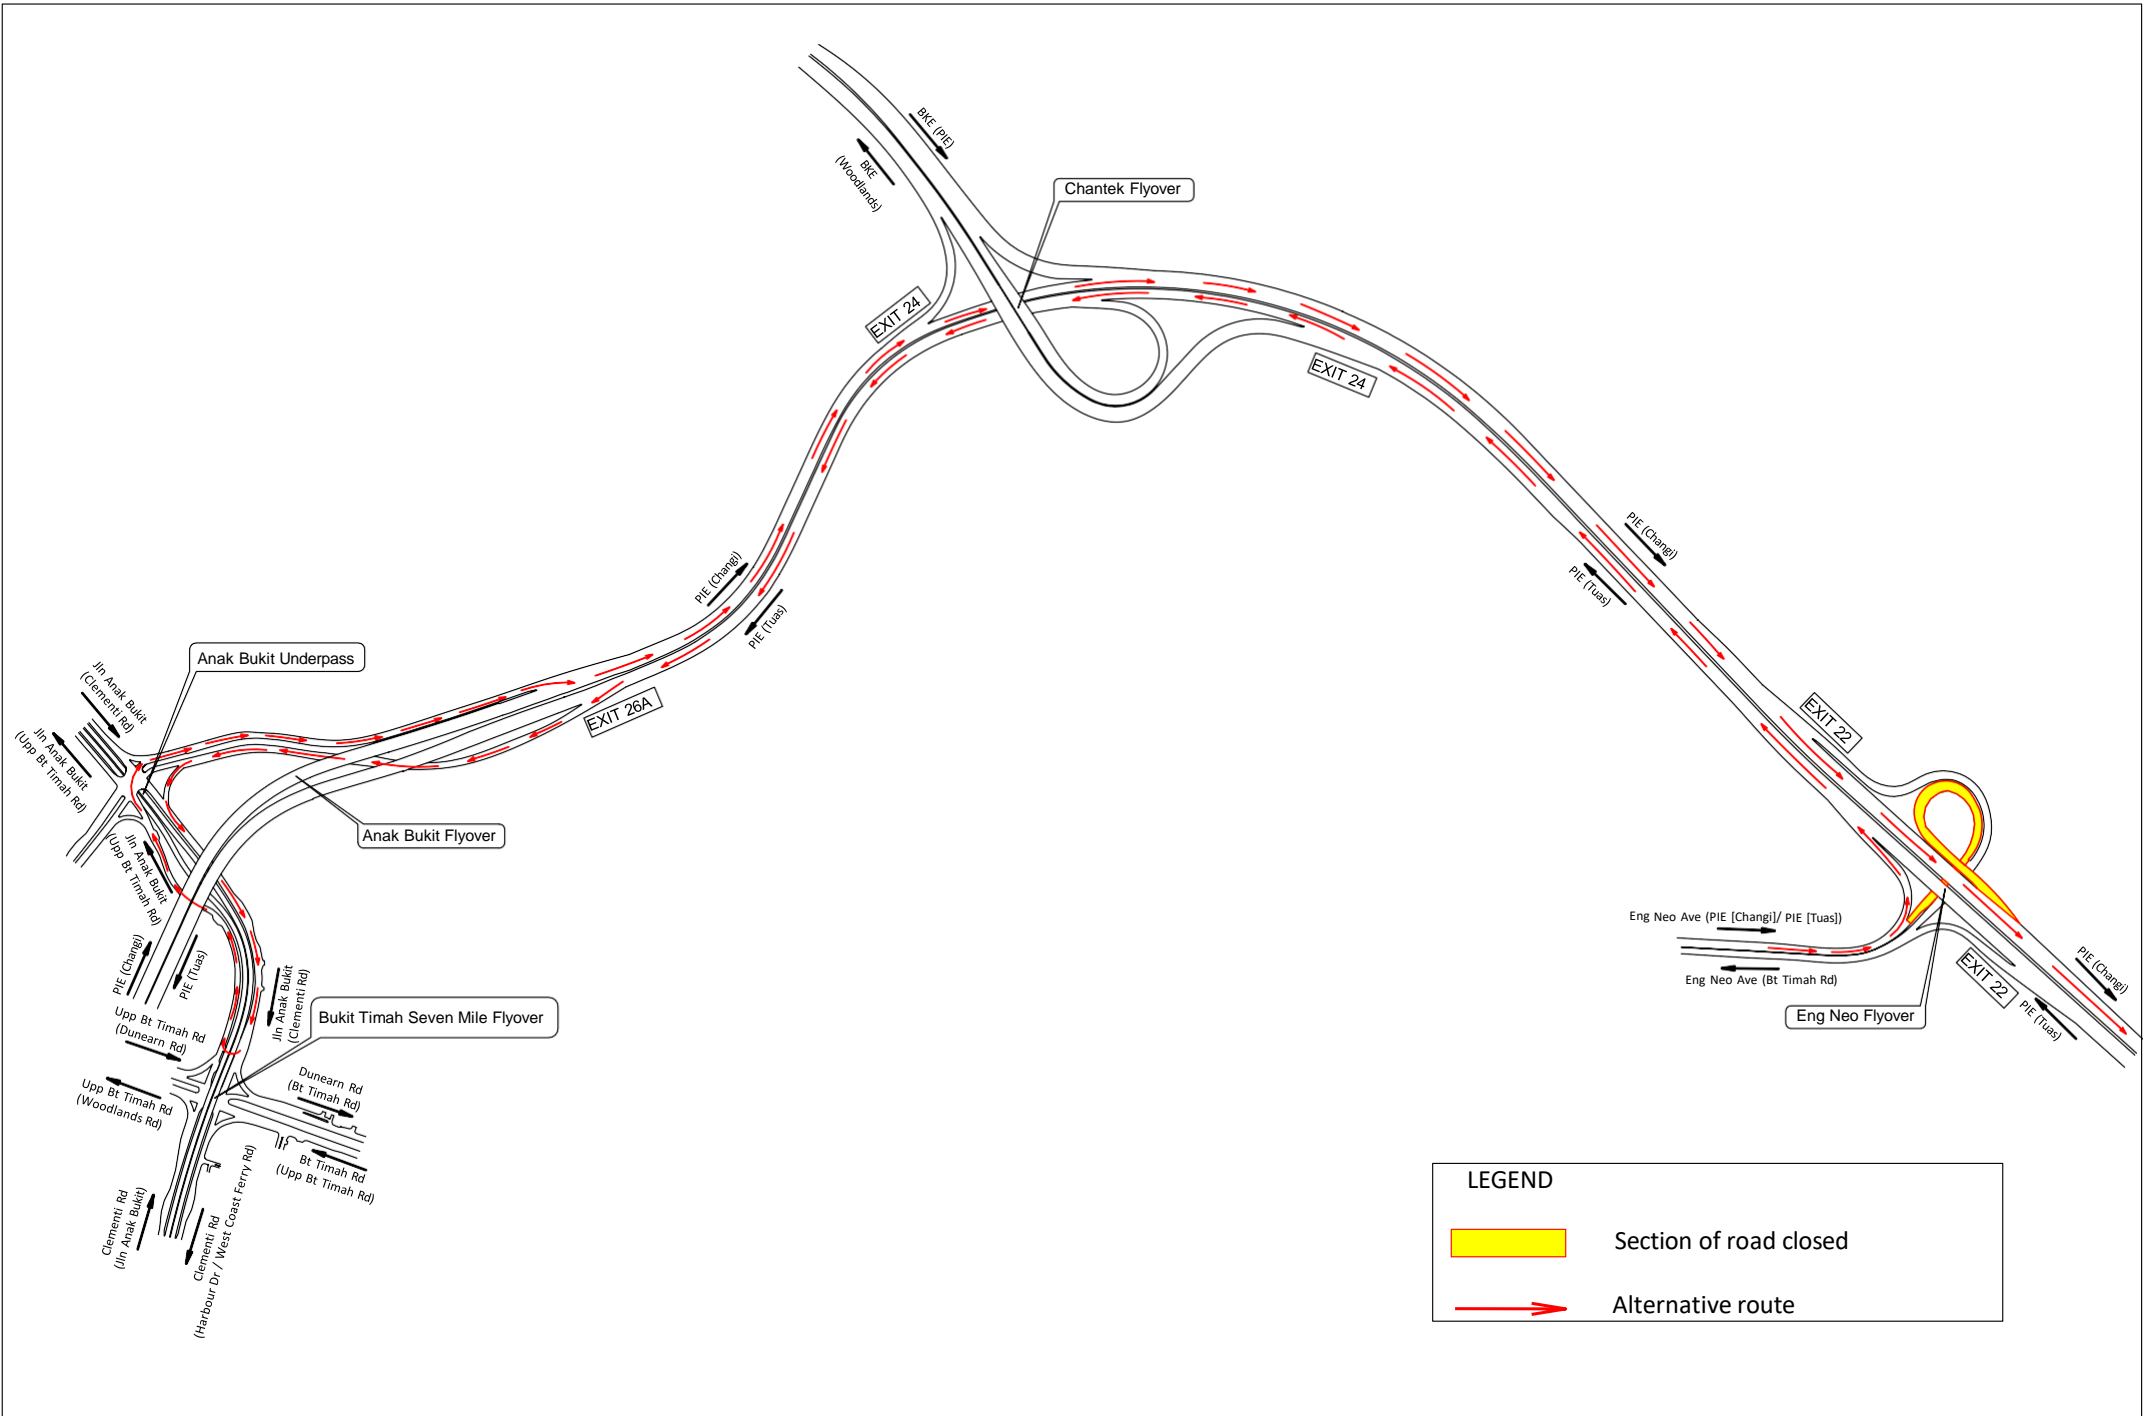

23 July 2024 to 25 July 2024

01.00am to 05.00am (daily)

LEGEND

-  Section of road closed
-  Alternative route