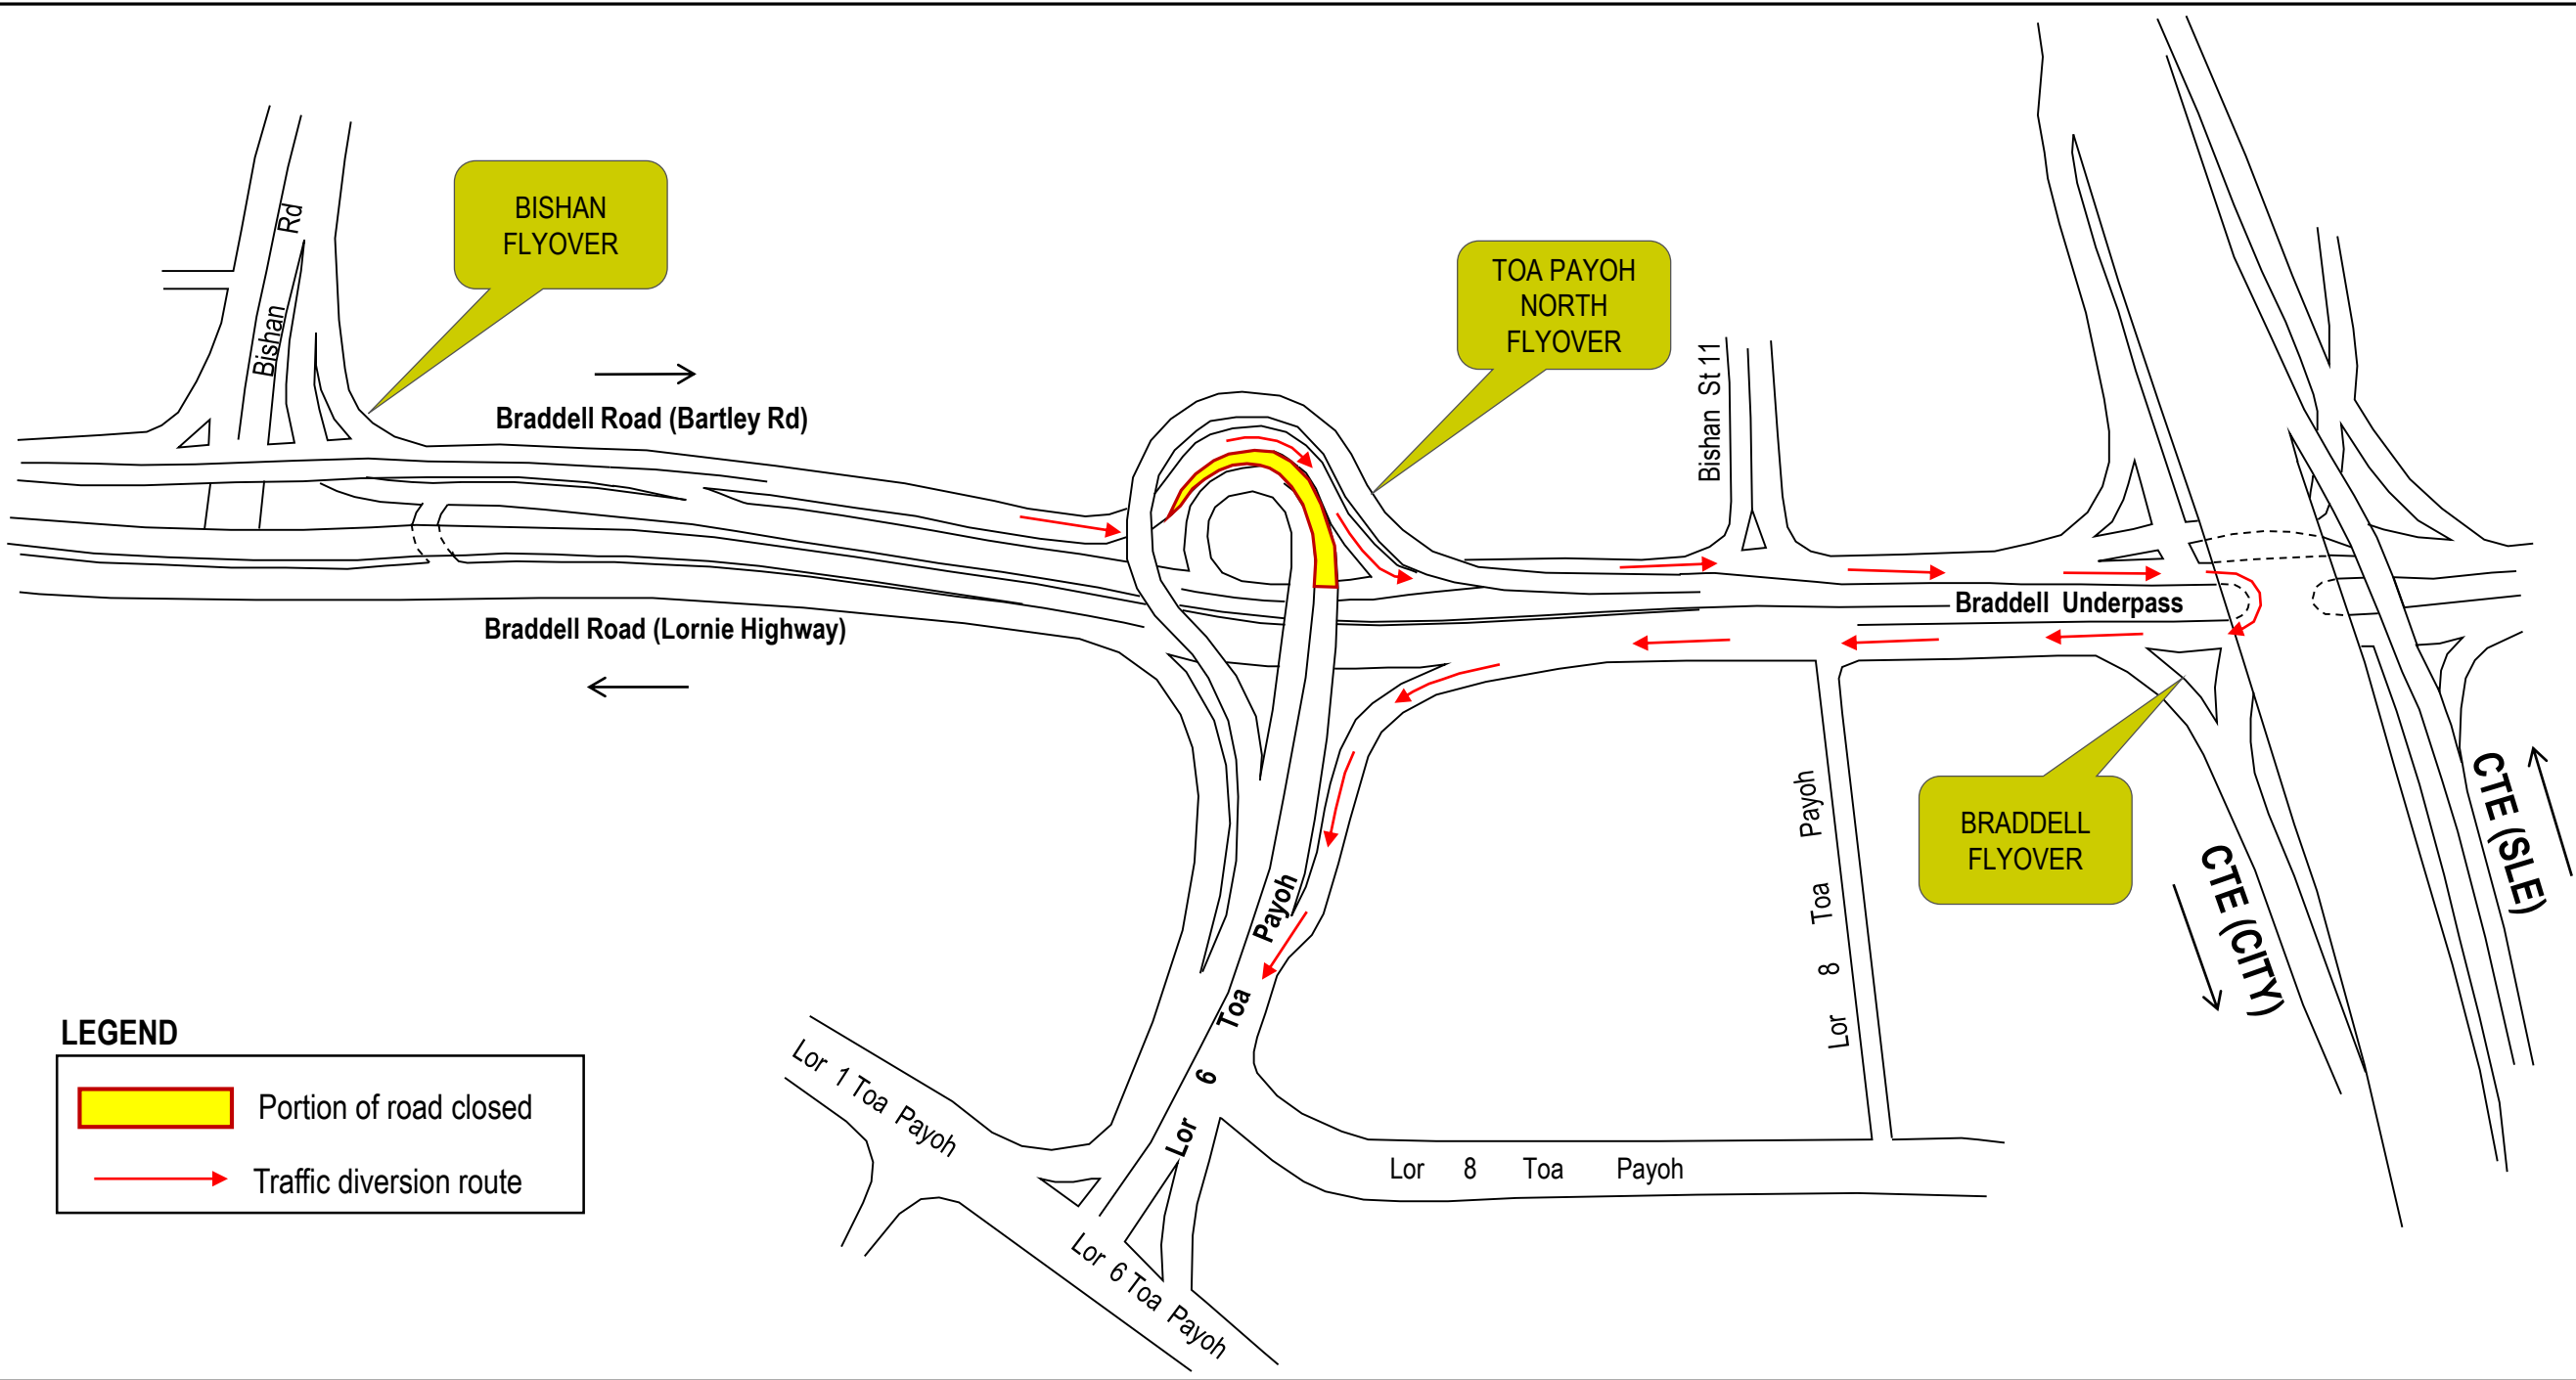

# Location Plan for Temporary Closure of the Slip Road from Lorong 6 Toa Payoh to Braddell Road (Bartley Road) at Toa Payoh North Flyover

24 March 2021 and 25 March 2021, 01.00am to 05.00am

## LEGEND

-  Portion of road closed
-  Traffic diversion route

# Location Plan for Temporary Closure of the Slip Road from Braddell Road (Bartley Road) to Lorong 6 Toa Payoh at Toa Payoh North Flyover

30 March 2021 and 31 March 2021, 01.00am to 05.00am

## LEGEND

 Portion of road closed

 Traffic diversion route