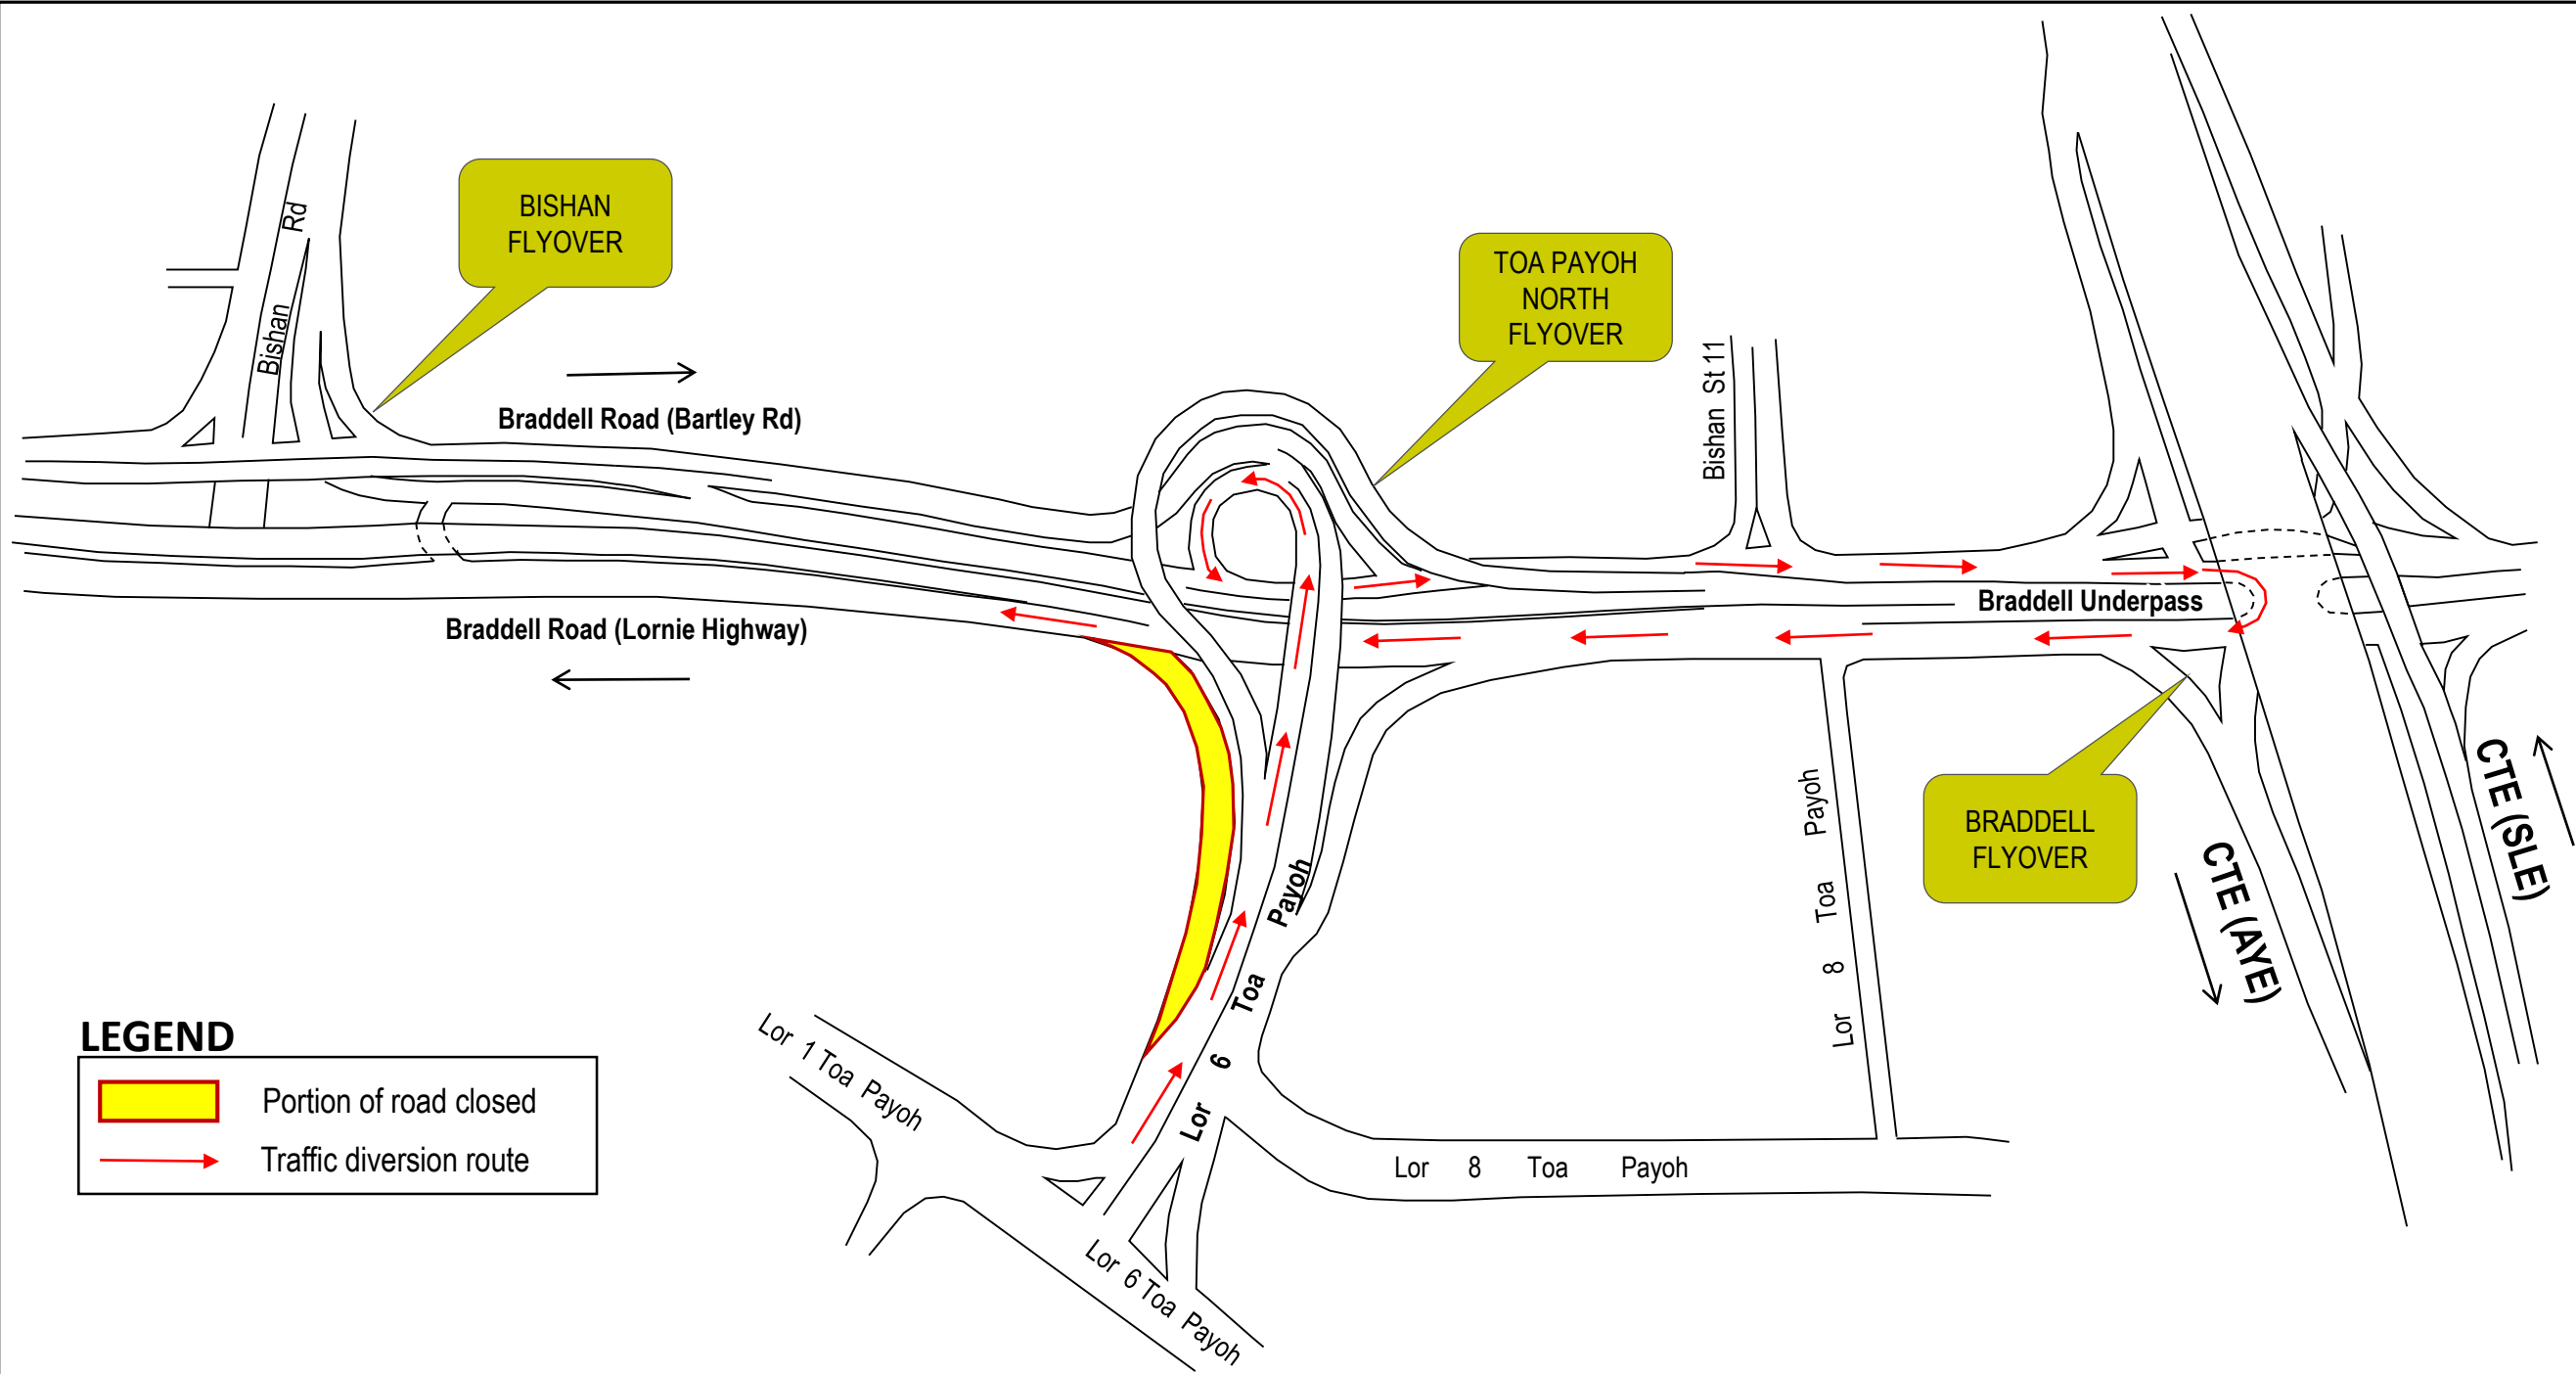

# Location Plan for Temporary Closure of the Slip Road from Lorong 6 Toa Payoh to Braddell Road (Lornie Highway) at Toa Payoh North Flyover

16 March 2021 and 17 March 2021, 01.00am to 05.00am

# Location Plan for Temporary Closure of the Slip Road from Lorong 6 Toa Payoh to Braddell Road (Bartley Road) at Toa Payoh North Flyover

24 March 2021 and 25 March 2021, 01.00am to 05.00am

## LEGEND

-  Portion of road closed
-  Traffic diversion route

## LEGEND

 Portion of road closed

 Traffic diversion route