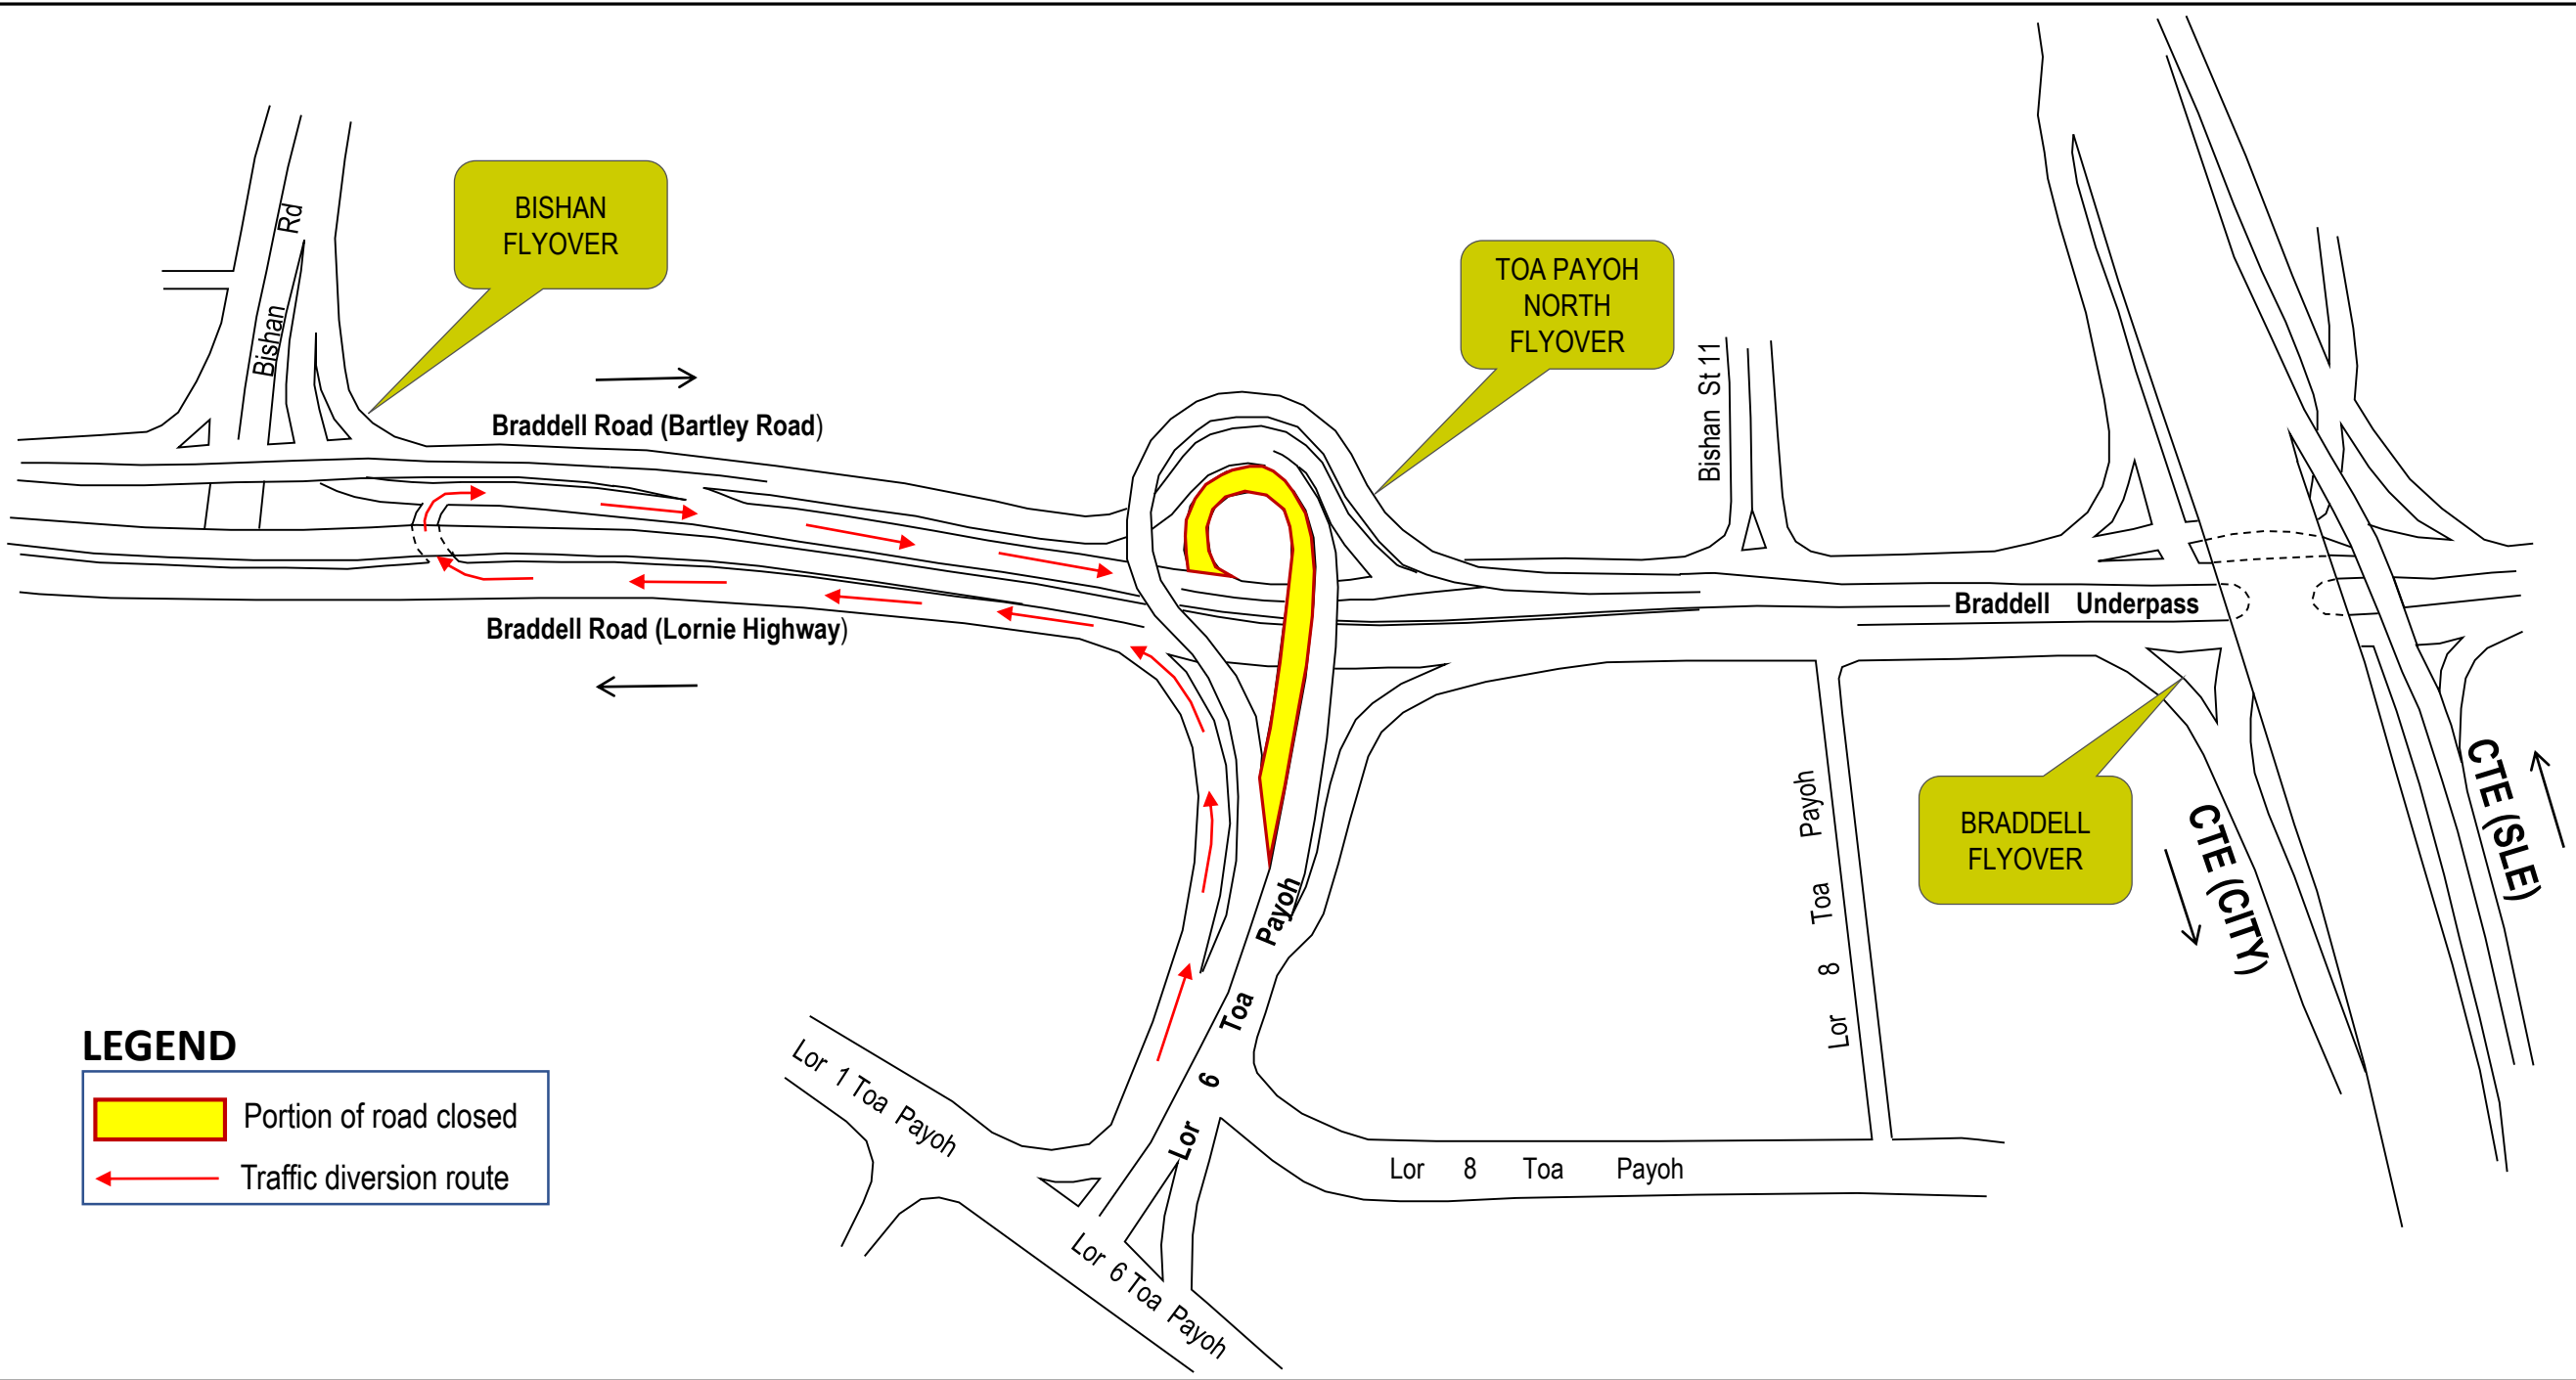

# Location Plan for Temporary Closure of the Slip Road from Lorong 6 Toa Payoh to Braddell Road (Lornie Highway) at Toa Payoh North Flyover

16 March 2021 and 17 March 2021, 01.00am to 05.00am

# Location Plan for Temporary Closure of the Slip Road from Lorong 6 Toa Payoh to Braddell Road (Bartley Road) at Toa Payoh North Flyover

24 March 2021 and 25 March 2021, 01.00am to 05.00am

## LEGEND

-  Portion of road closed
-  Traffic diversion route

## LEGEND

 Portion of road closed

 Traffic diversion route